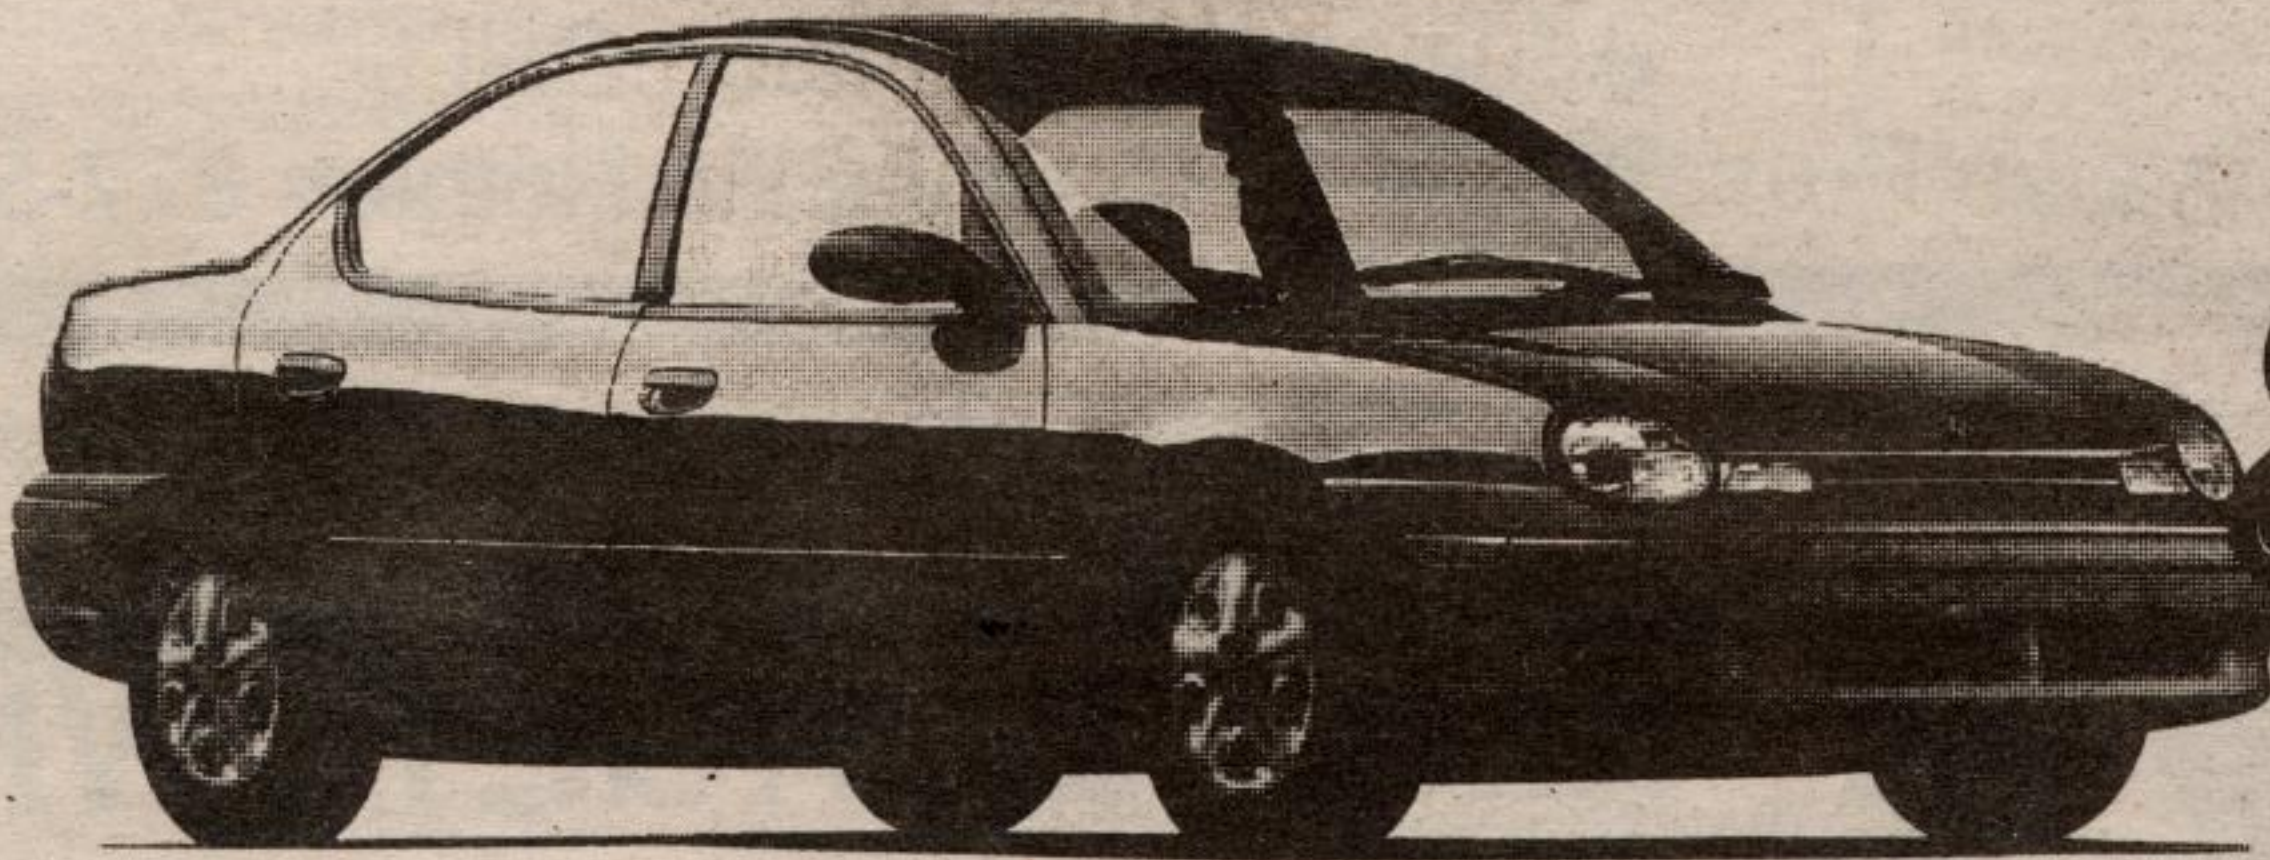

\$0 DOWN! TAXES IN! FREIGHT IN! ARE YOU IN?

1996 NEON

299

30 MTH LEASE

JUST 30 PAYMENTS AT \$299... THAT'S IT!

- 2.0L 132 hp engine
- Air conditioning
- Dual Air Bags
- Automatic Transmission
- Side Impact Beams
- Power Steering
- Power Brakes
- Tinted Glass
- AM/FM stereo.

1996 BREEZE/STRATUS

- 24A Package
- 2.4L Multi-value 150HP Engine
 - Dual Air Bags/Side Guard Door Beams
 - 4 Speed Auto. Trans.
 - AM/FM Stereo Cassette
 - Full Folding Rear Seat Back
 - Air Conditioning

399

30 MTH LEASE

JUST 30 PAYMENTS AT \$399... THAT'S IT!

1996 INTREPID

499

30 MTH LEASE

JUST 30 PAYMENTS AT \$499... THAT'S IT!

- V6 Engine
- 4 Spd. Automatic
- Power Seat
- Fog Lamps
- Cloth Buckets
- P/windows & Locks
- Air Conditioning
- Speed Control
- All Season Touring Tires
- Dual Power Heated Mirrors
- Dual Front Air Bags
- Side Impact Beams
- Am/FM Stereo Cassette