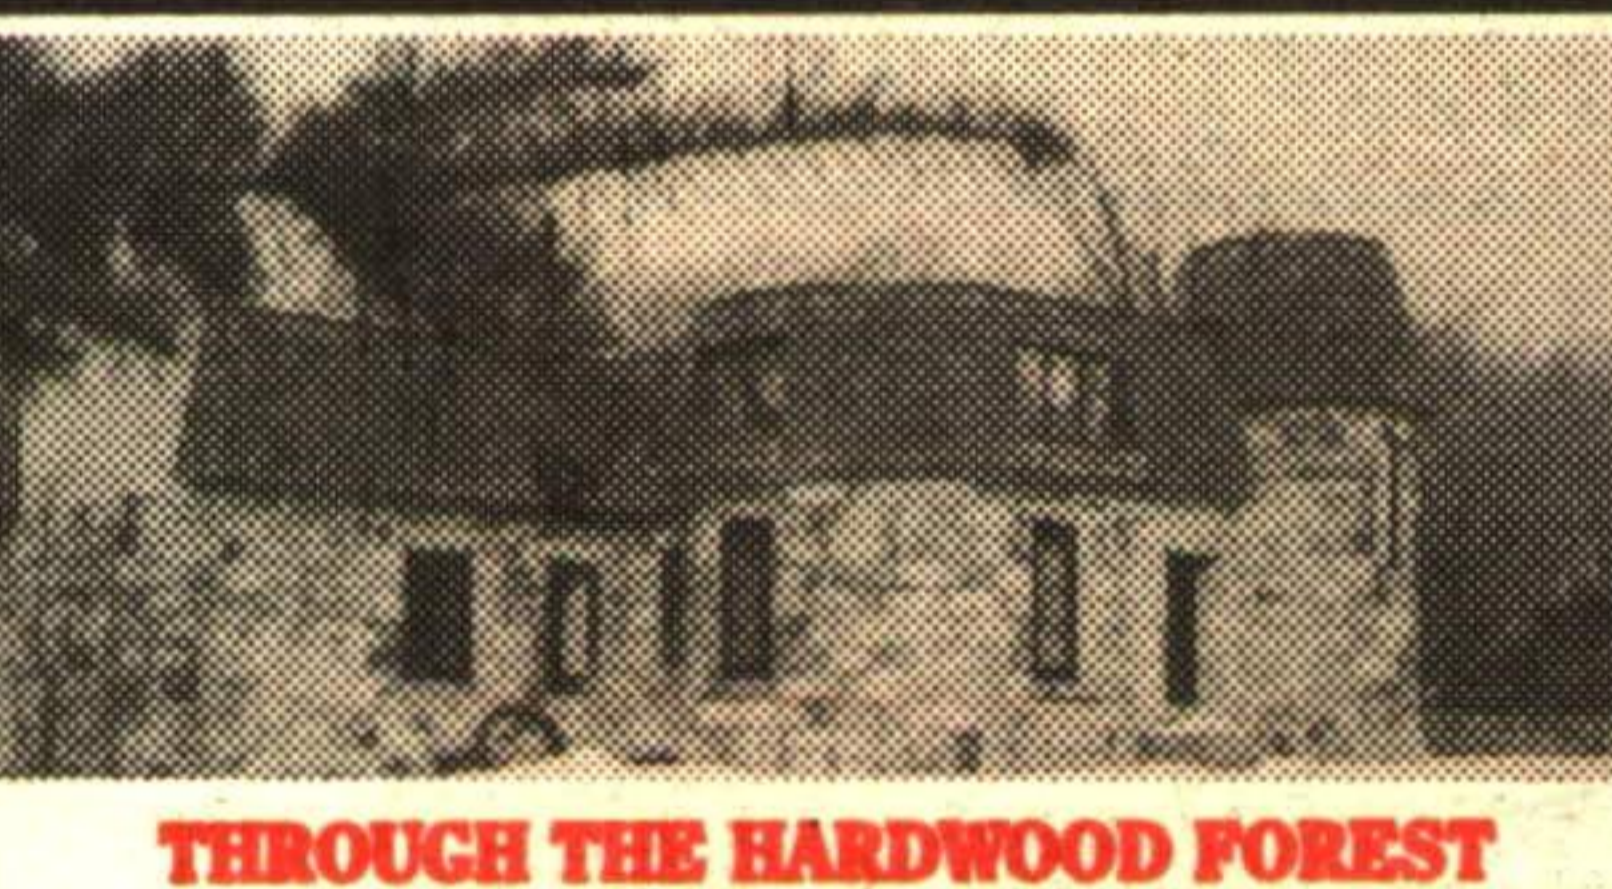

THROUGH THE HARDWOOD FOREST
Winds the driveway to the clearing for this historic stone property. Presently updated with 4500 sq. ft. of quality. Gourmet kitchen, fabulous bathrooms and the great room is magnificent. Wonderful walkout from the lower level party room. The barn and paddocks are a bonus. Martha Summers*. WAL96