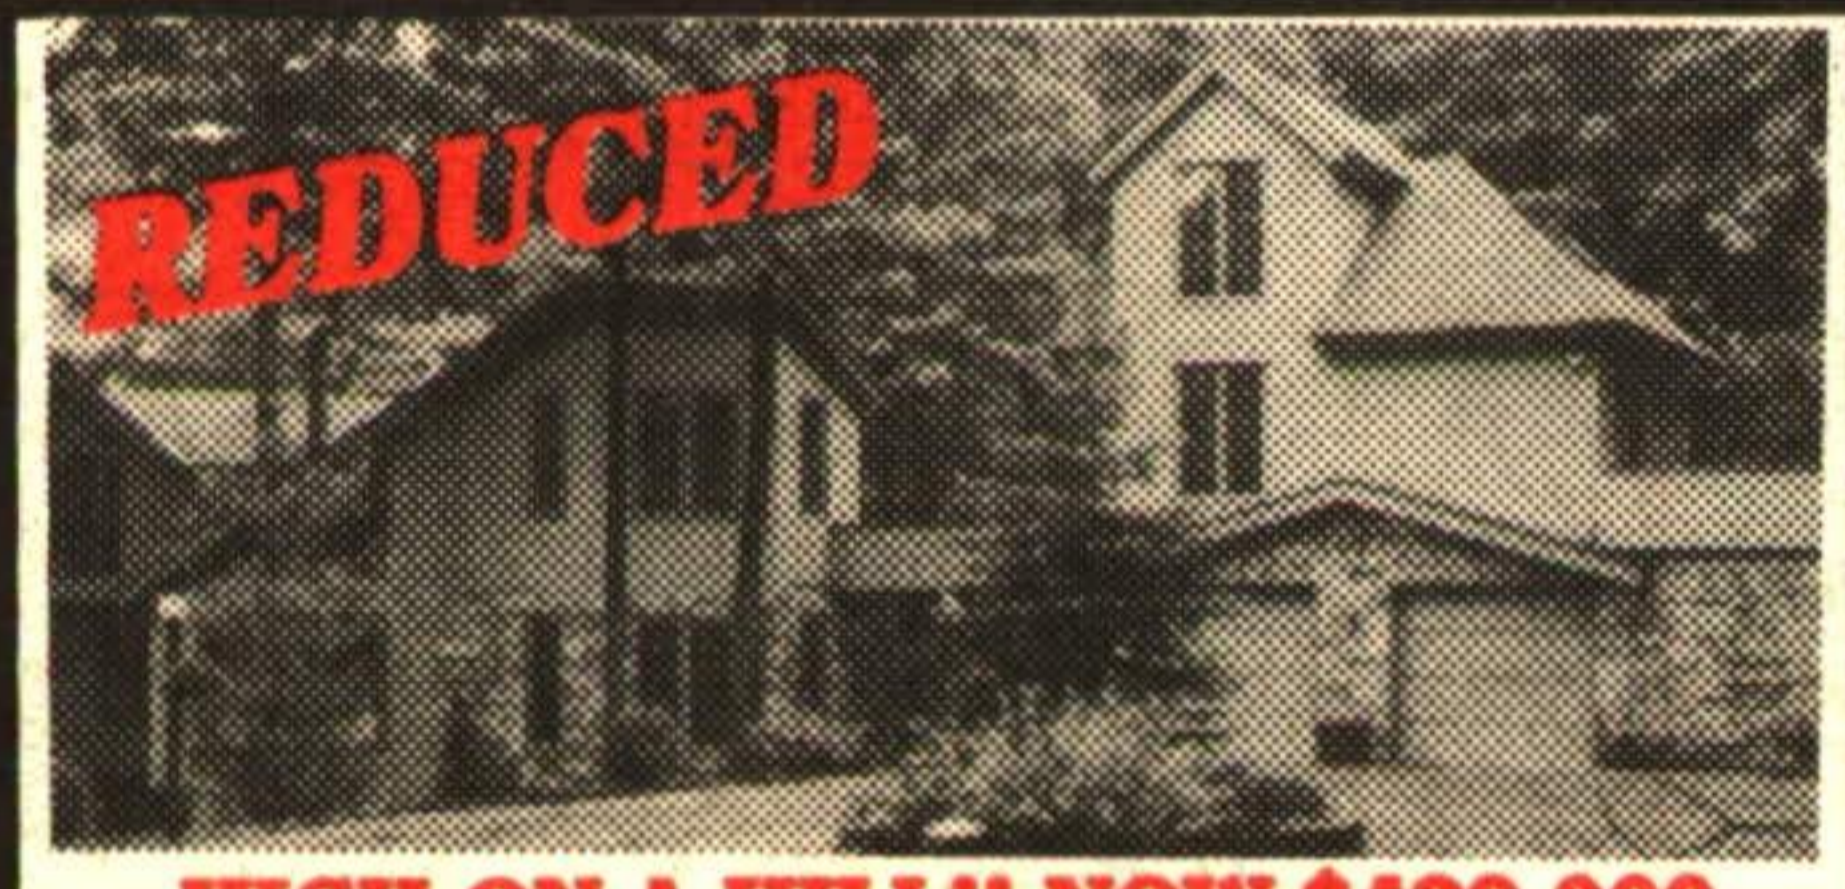

HIGH ON A HILL!! NOW $429,000
Watch the world of nature from every room in your home. Entertain in style while also enjoying everyday living. This home has it all. 5 fabulous acres, guest quarters or great office area, atrium, fieldstone, library, screened in porch and more. Martha Summers*. CHA96