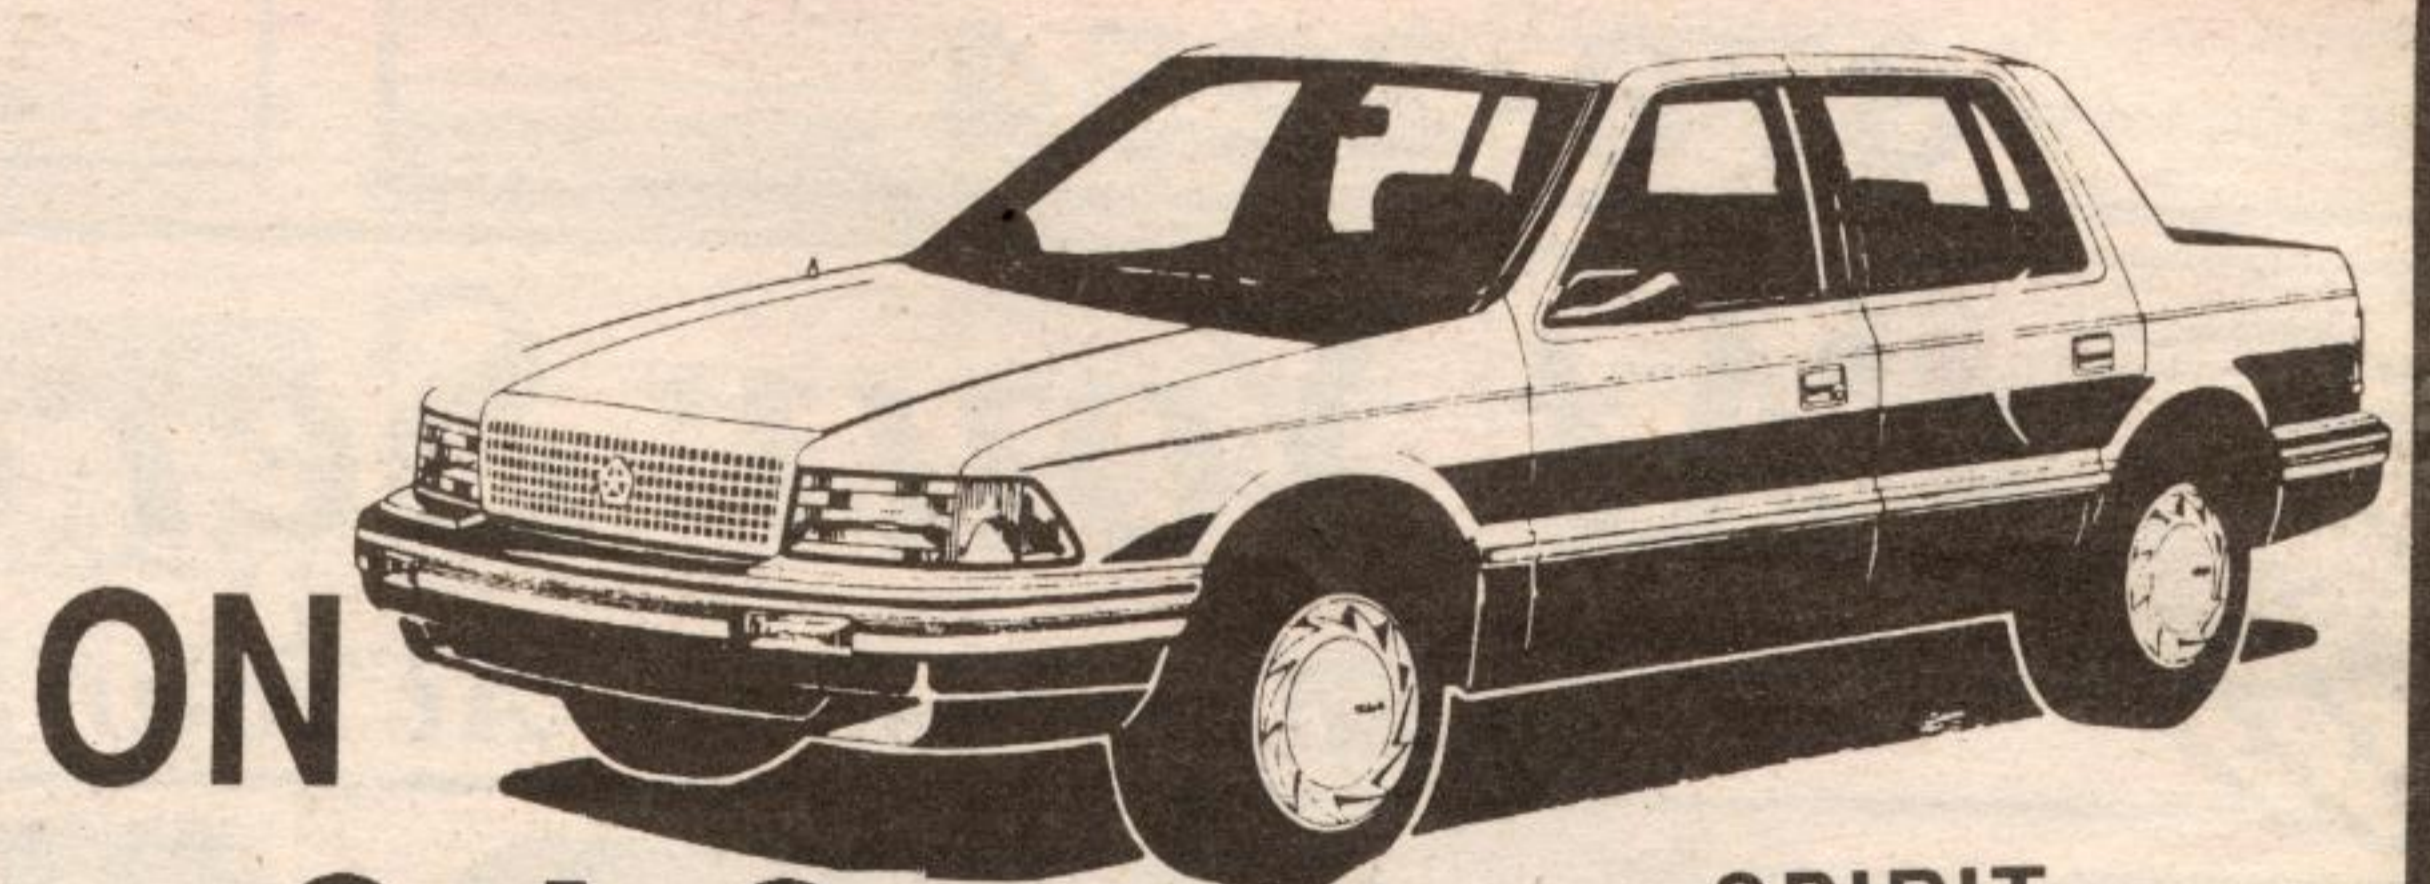

SPIRIT

ON
O.A.C.
CHRYSLER CREDIT
OR
1500 CASH BACK

GEORGETOWN CHRYSLER LTD.

Authorized Agent

Local: 877-0149
877-5108

336 GUELPH ST., HWY#7, GEORGETOWN

CHRYSLER

All you have to do is drive one.

Authorized Agent

Brampton: 846-1170
846-4833

THE PRICE BEATER • THE PRICE BEATER • THE PRICE BEATER • THE PRICE BEATER