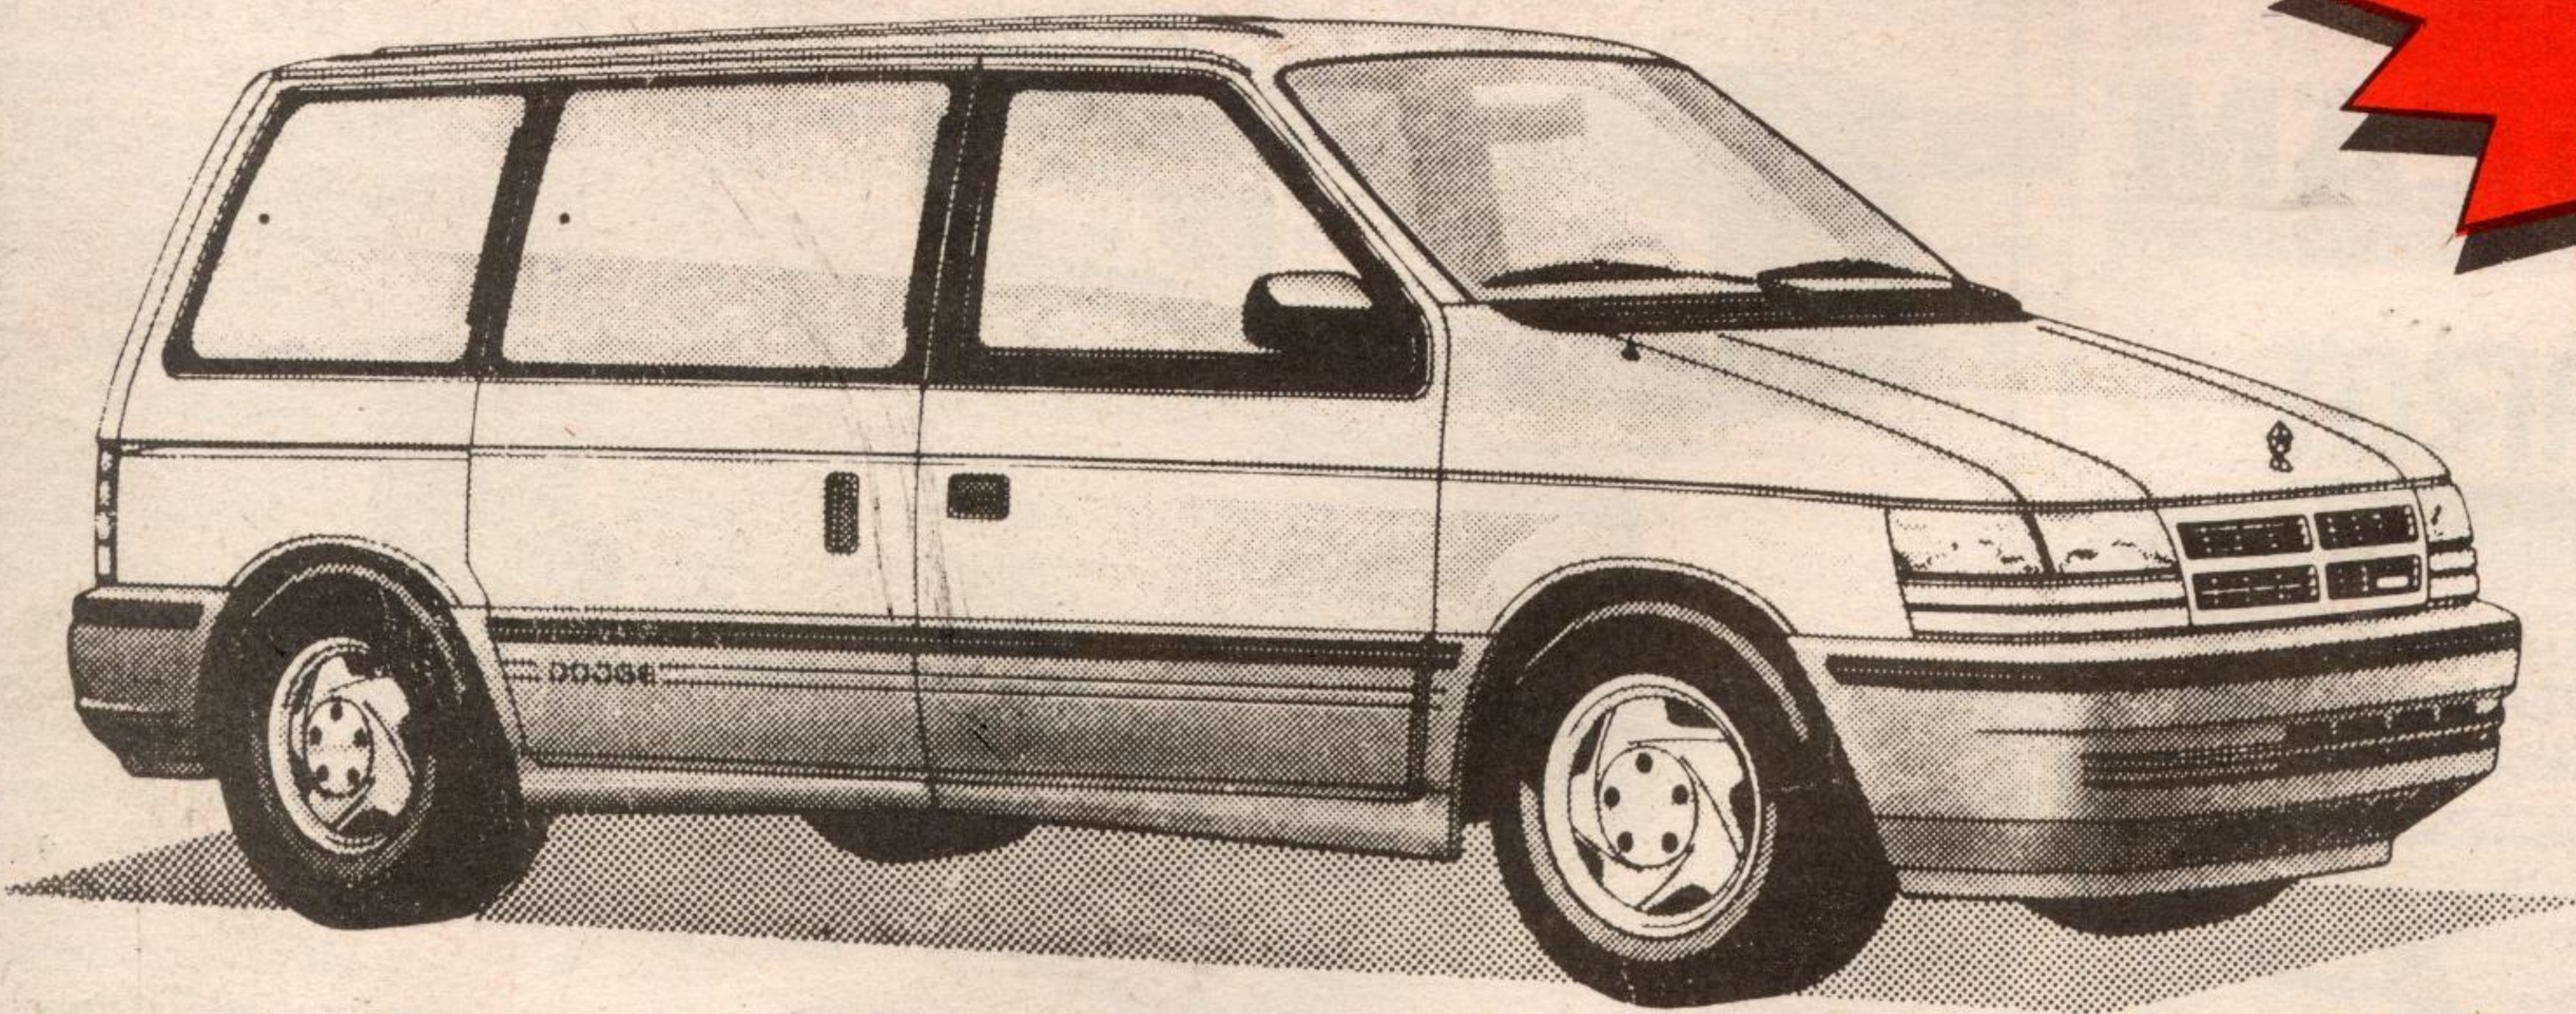

THE PRICE BEATER • THE PRICE BEATER • THE PRICE BEATER • THE PRICE BEATER

GEORGETOWN CHRYSLER'S BIGGEST GRAND CARAVAN SALE EVER IN OUR 20 YEAR HISTORY!!!

New 1992

GRAND CARAVAN

\$21,374.*

Example St#7257

FEATURES

- two-tone twilight blue and grey
 - centre and overhead consoles
 - dual power heated mirrors
 - cruise control
 - tilt steering
 - power door locks
 - power rear quarter windows
 - luxury cloth trim seats
 - power steering & brakes
- heavy duty suspension
 - 7 passenger seating package
 - 3.3 litre V6 engine
 - 4 speed automatic overdrive transmission
 - deep tint sunscreen glass
 - roof luggage rack
 - AM/FM stereo with cassette including seek and scan
- power 6-way driver's seat high back buckets and recliners
 - power front windows
 - floor mats throughout
 - delay windshield wipers
 - rear defrost, wiper/washer
 - 15" steel belted radial tires
 - air conditioning

30 EXTENDED MODELS IN STOCK TO CHOOSE FROM.

HURRY! SALE ENDS AUGUST 11th, 1992 AT 4 P.M.

* PLUS FREIGHT AND TAXES. \$1,000 REBATE ASSIGNED TO DEALER INCLUDED IN SALE PRICE.

CHECK THIS OUT!

3.9 FINANCING MAX 48 MONTHS