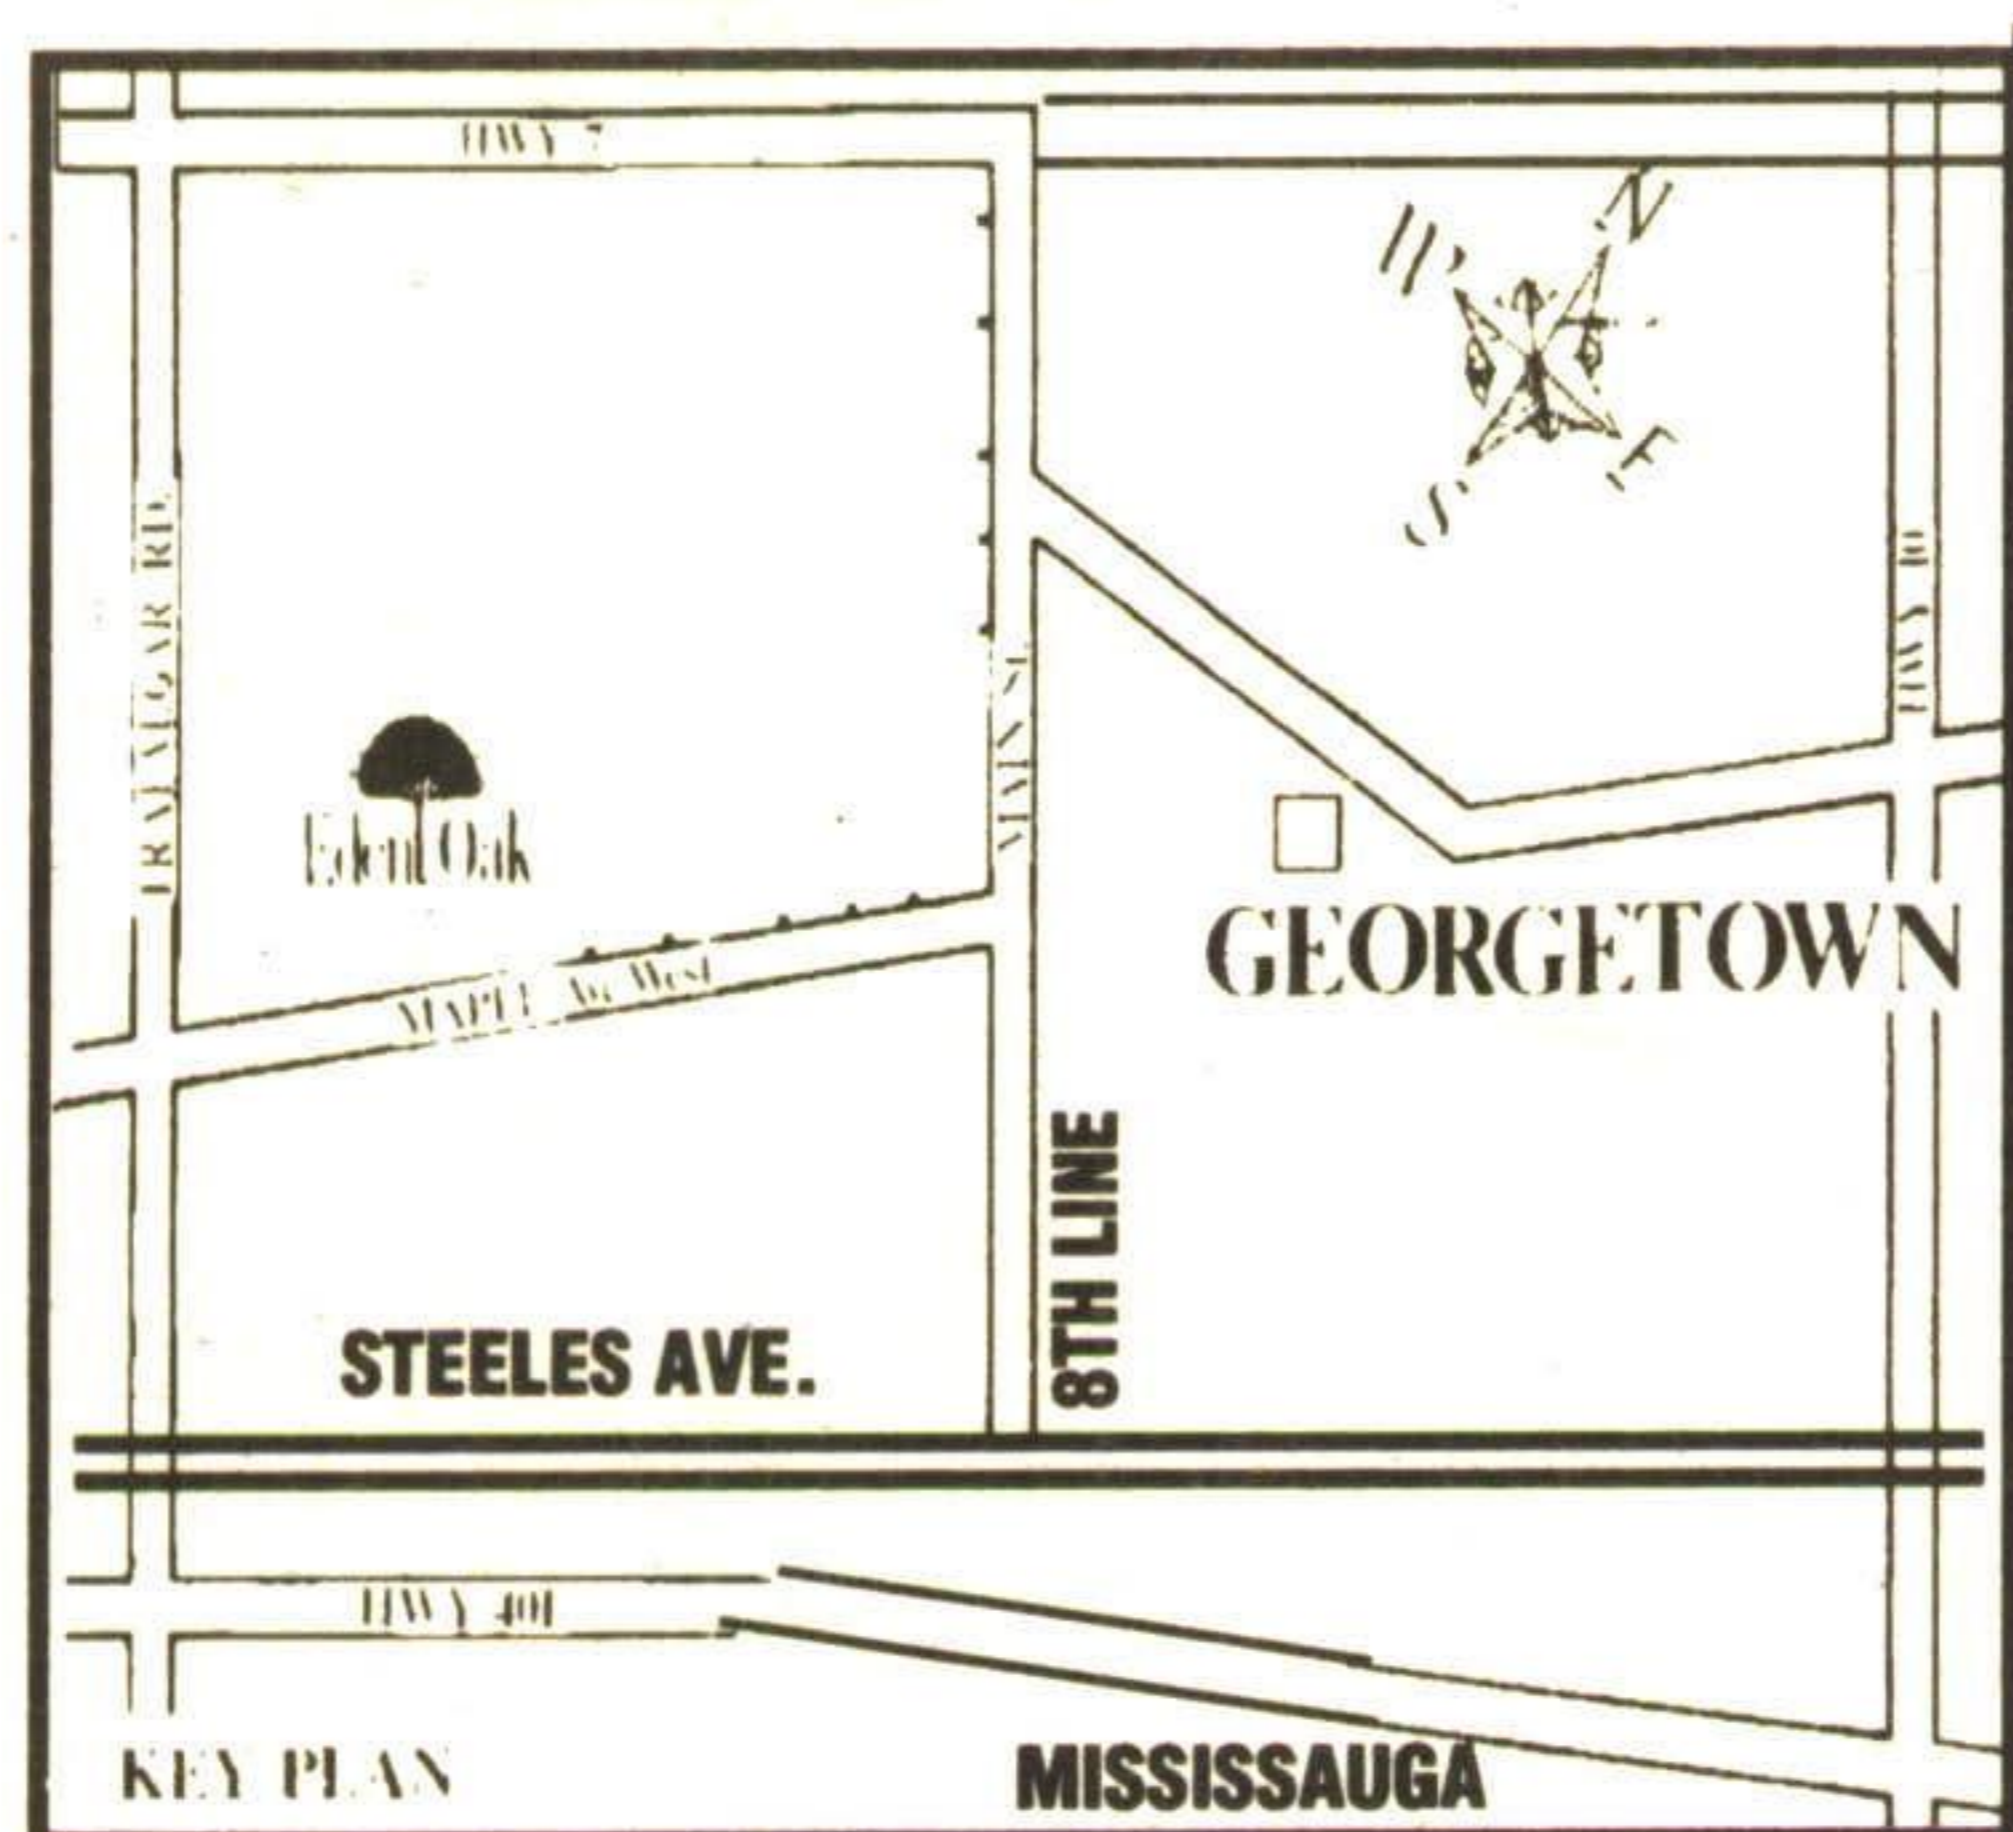

GEORGETOWN'S PARKSIDE ESTATES

The Maple $267,900

2604 Square Feet

From $229,900

- up to 3284 sq. ft. Bungalows only

- *In an established neighbourhood backing on to parkland.*

- *Fabulous Designer Series on spacious 50 ft. lots*

- *Across from North Halton Golf & Country Club.*

MODEL HOURS

Mon. - Thurs. 4 - 7 pm
Sat. - Sun. 12 - 5 pm
Fri - CLOSED

(905) 873-7609