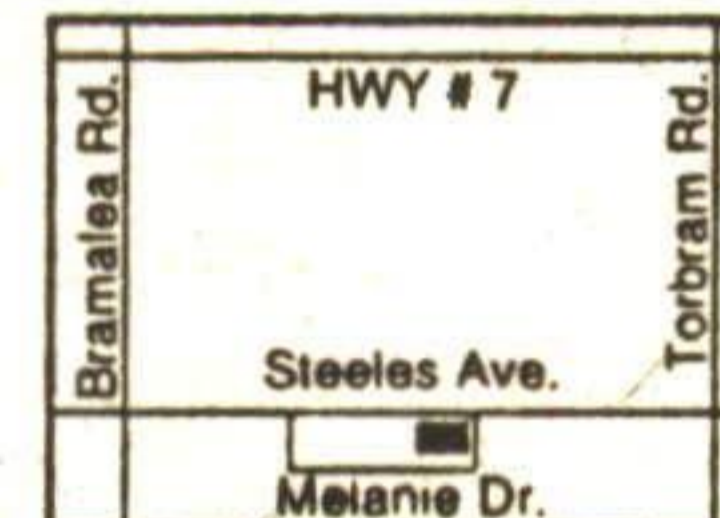

BRAMPTON
2101 Steeles Ave.
(905) 458-8787