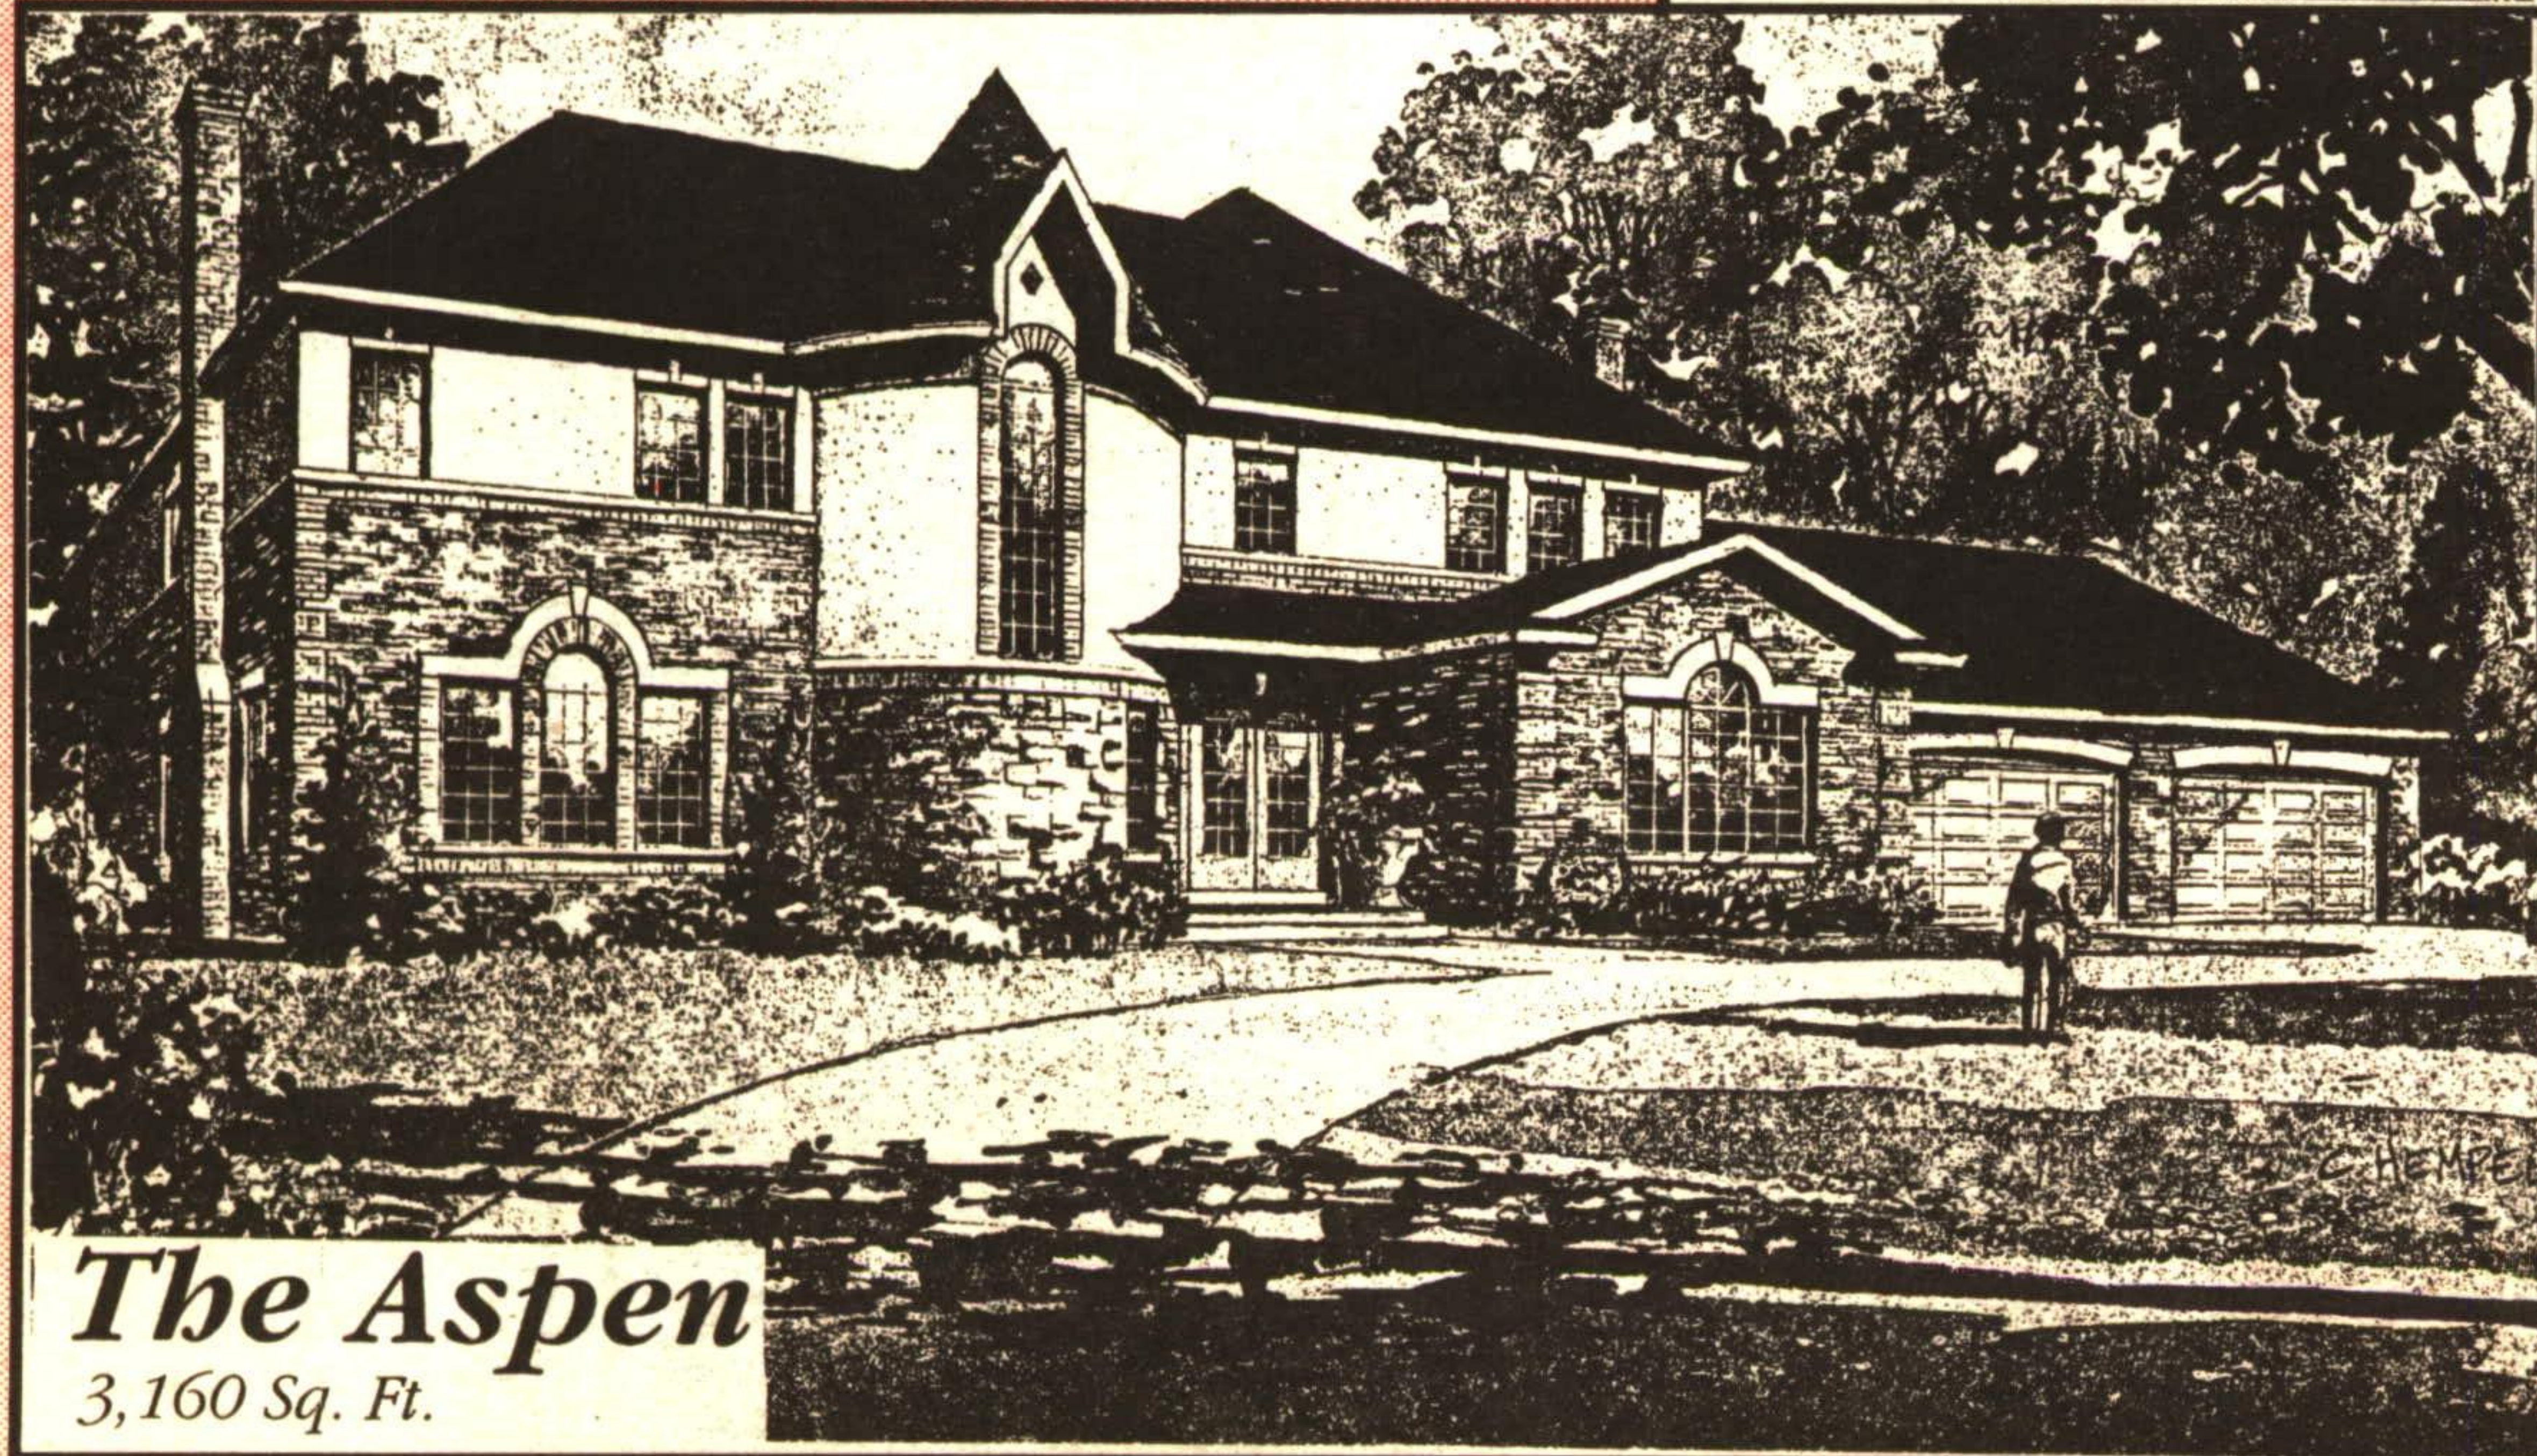

The Aspen
3,160 Sq. Ft.

RE/MAX Suburban (91) Inc.
360 Guelph Street
Georgetown

Phone: (905) 877-5211
Tor. Line: (905) 874-3051