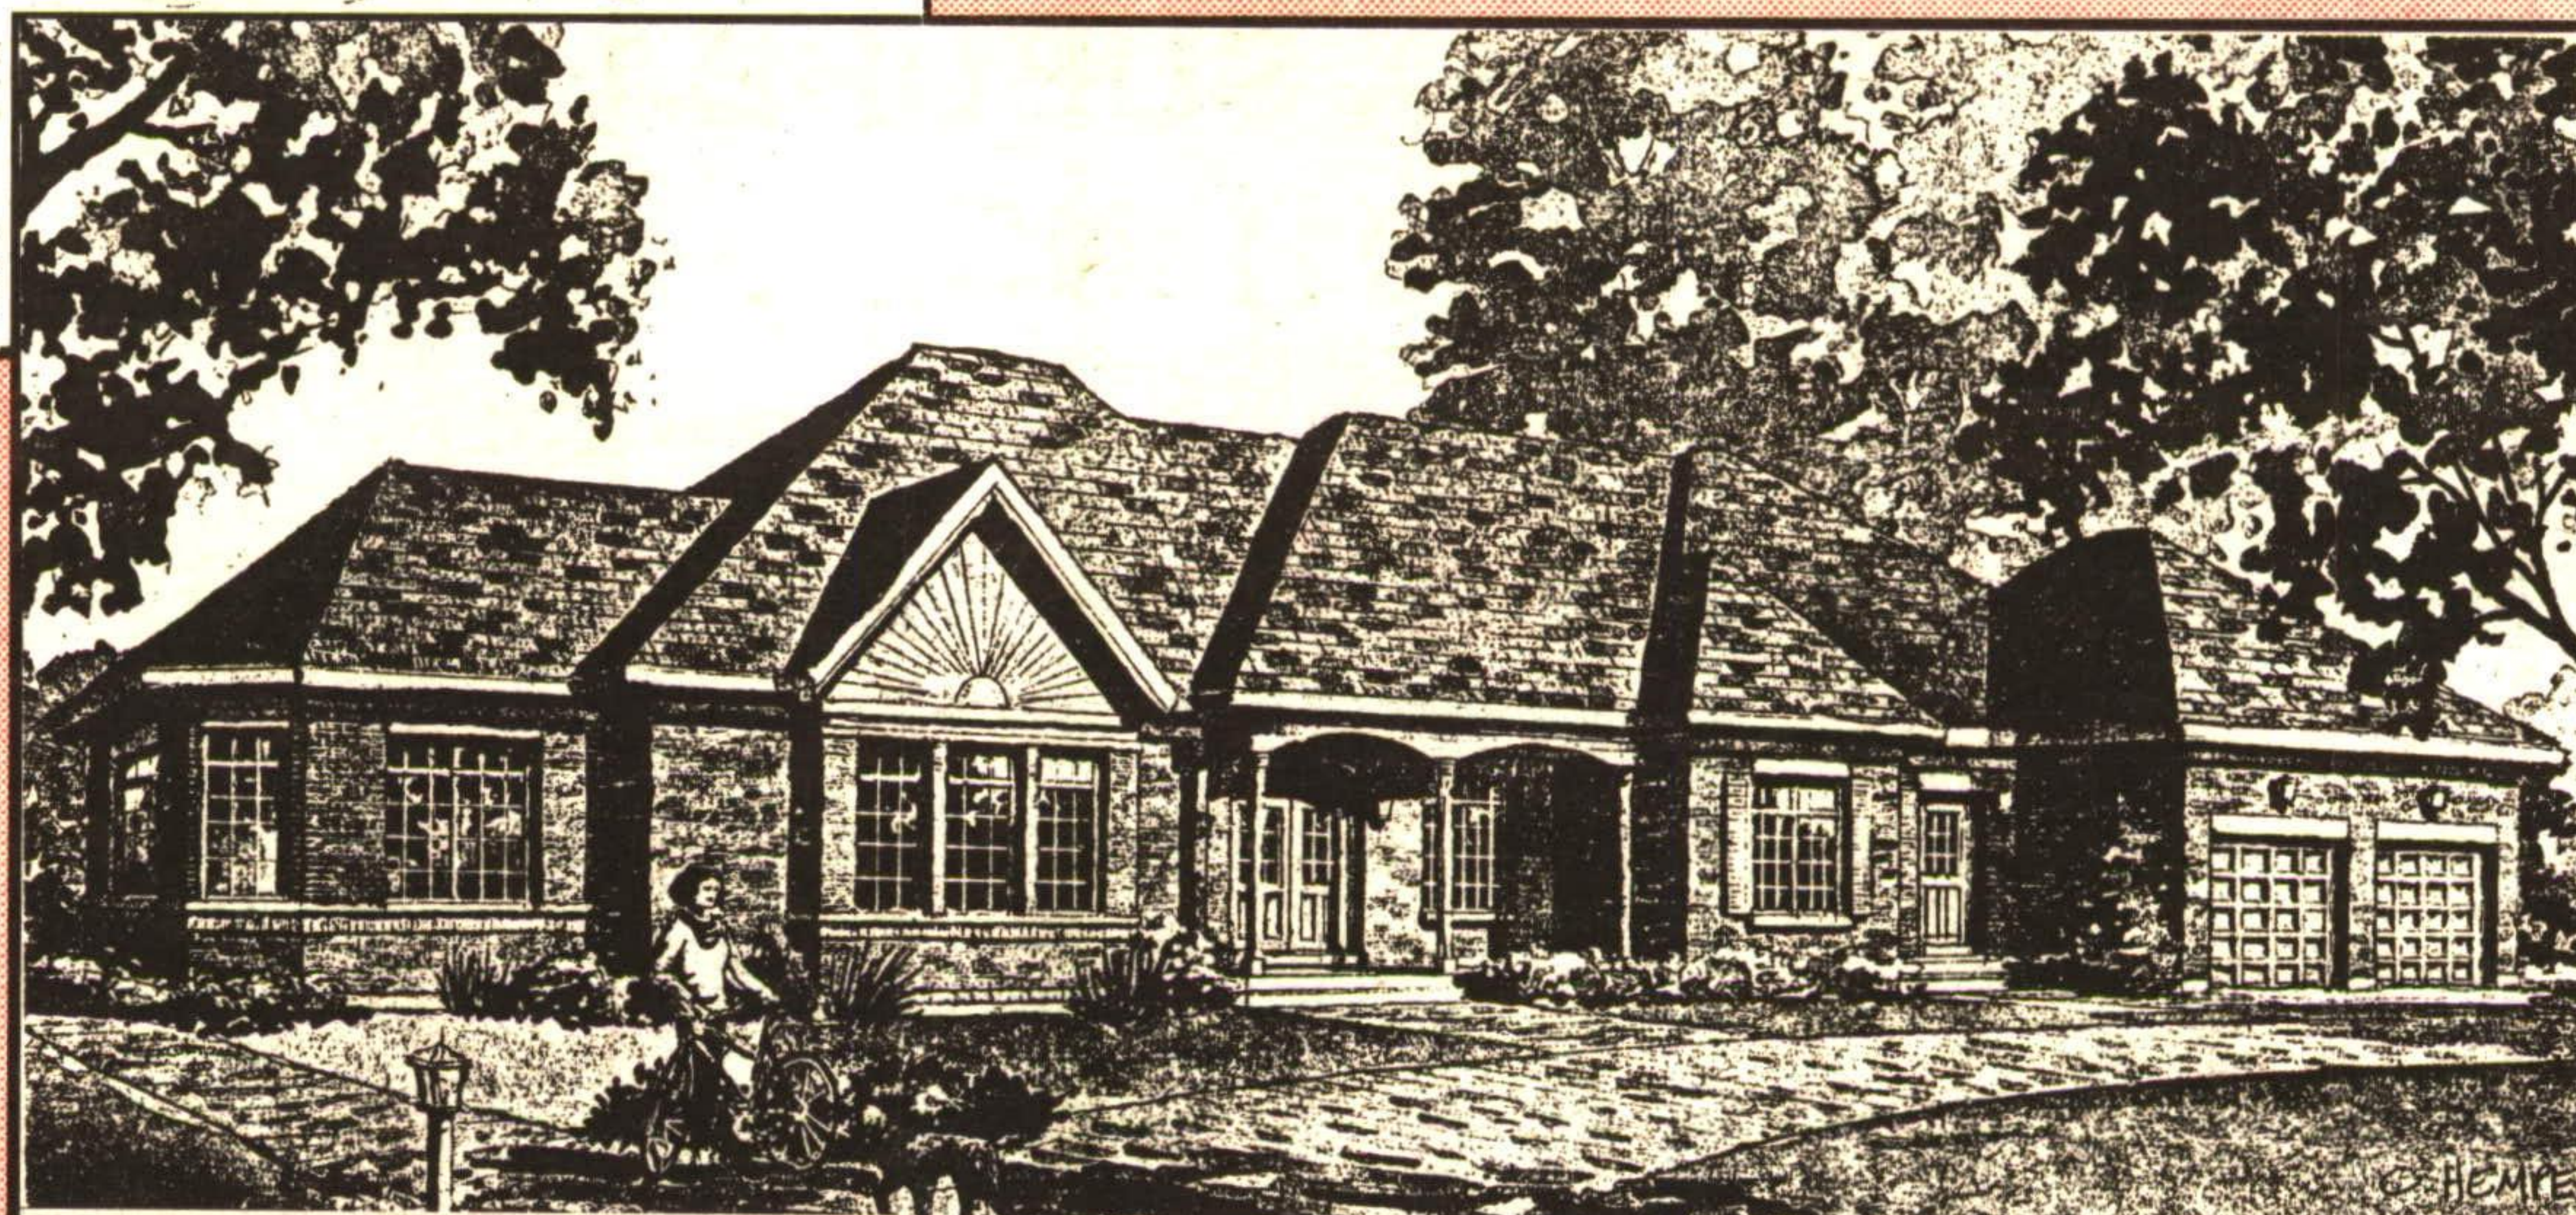

Hall of Fame Member

PETER & YVONNE HRKAC*

*Sales Representatives

RE/MAX Suburban (91) Inc.

Bayfield presents

in Ballinafad

The Linden
1,969 Sq. Ft.

FEATURES INCLUDE:

- Average lot size 1.5 acre
- 9 foot ceilings on main floor
- Propane heat
- 2 X 6 ft. construction, all brick
- Oversize double car garage

**SALES OFFICE
OPEN
SATURDAYS &
SUNDAYS 11 TO 6**
Weekdays call for
an appointment