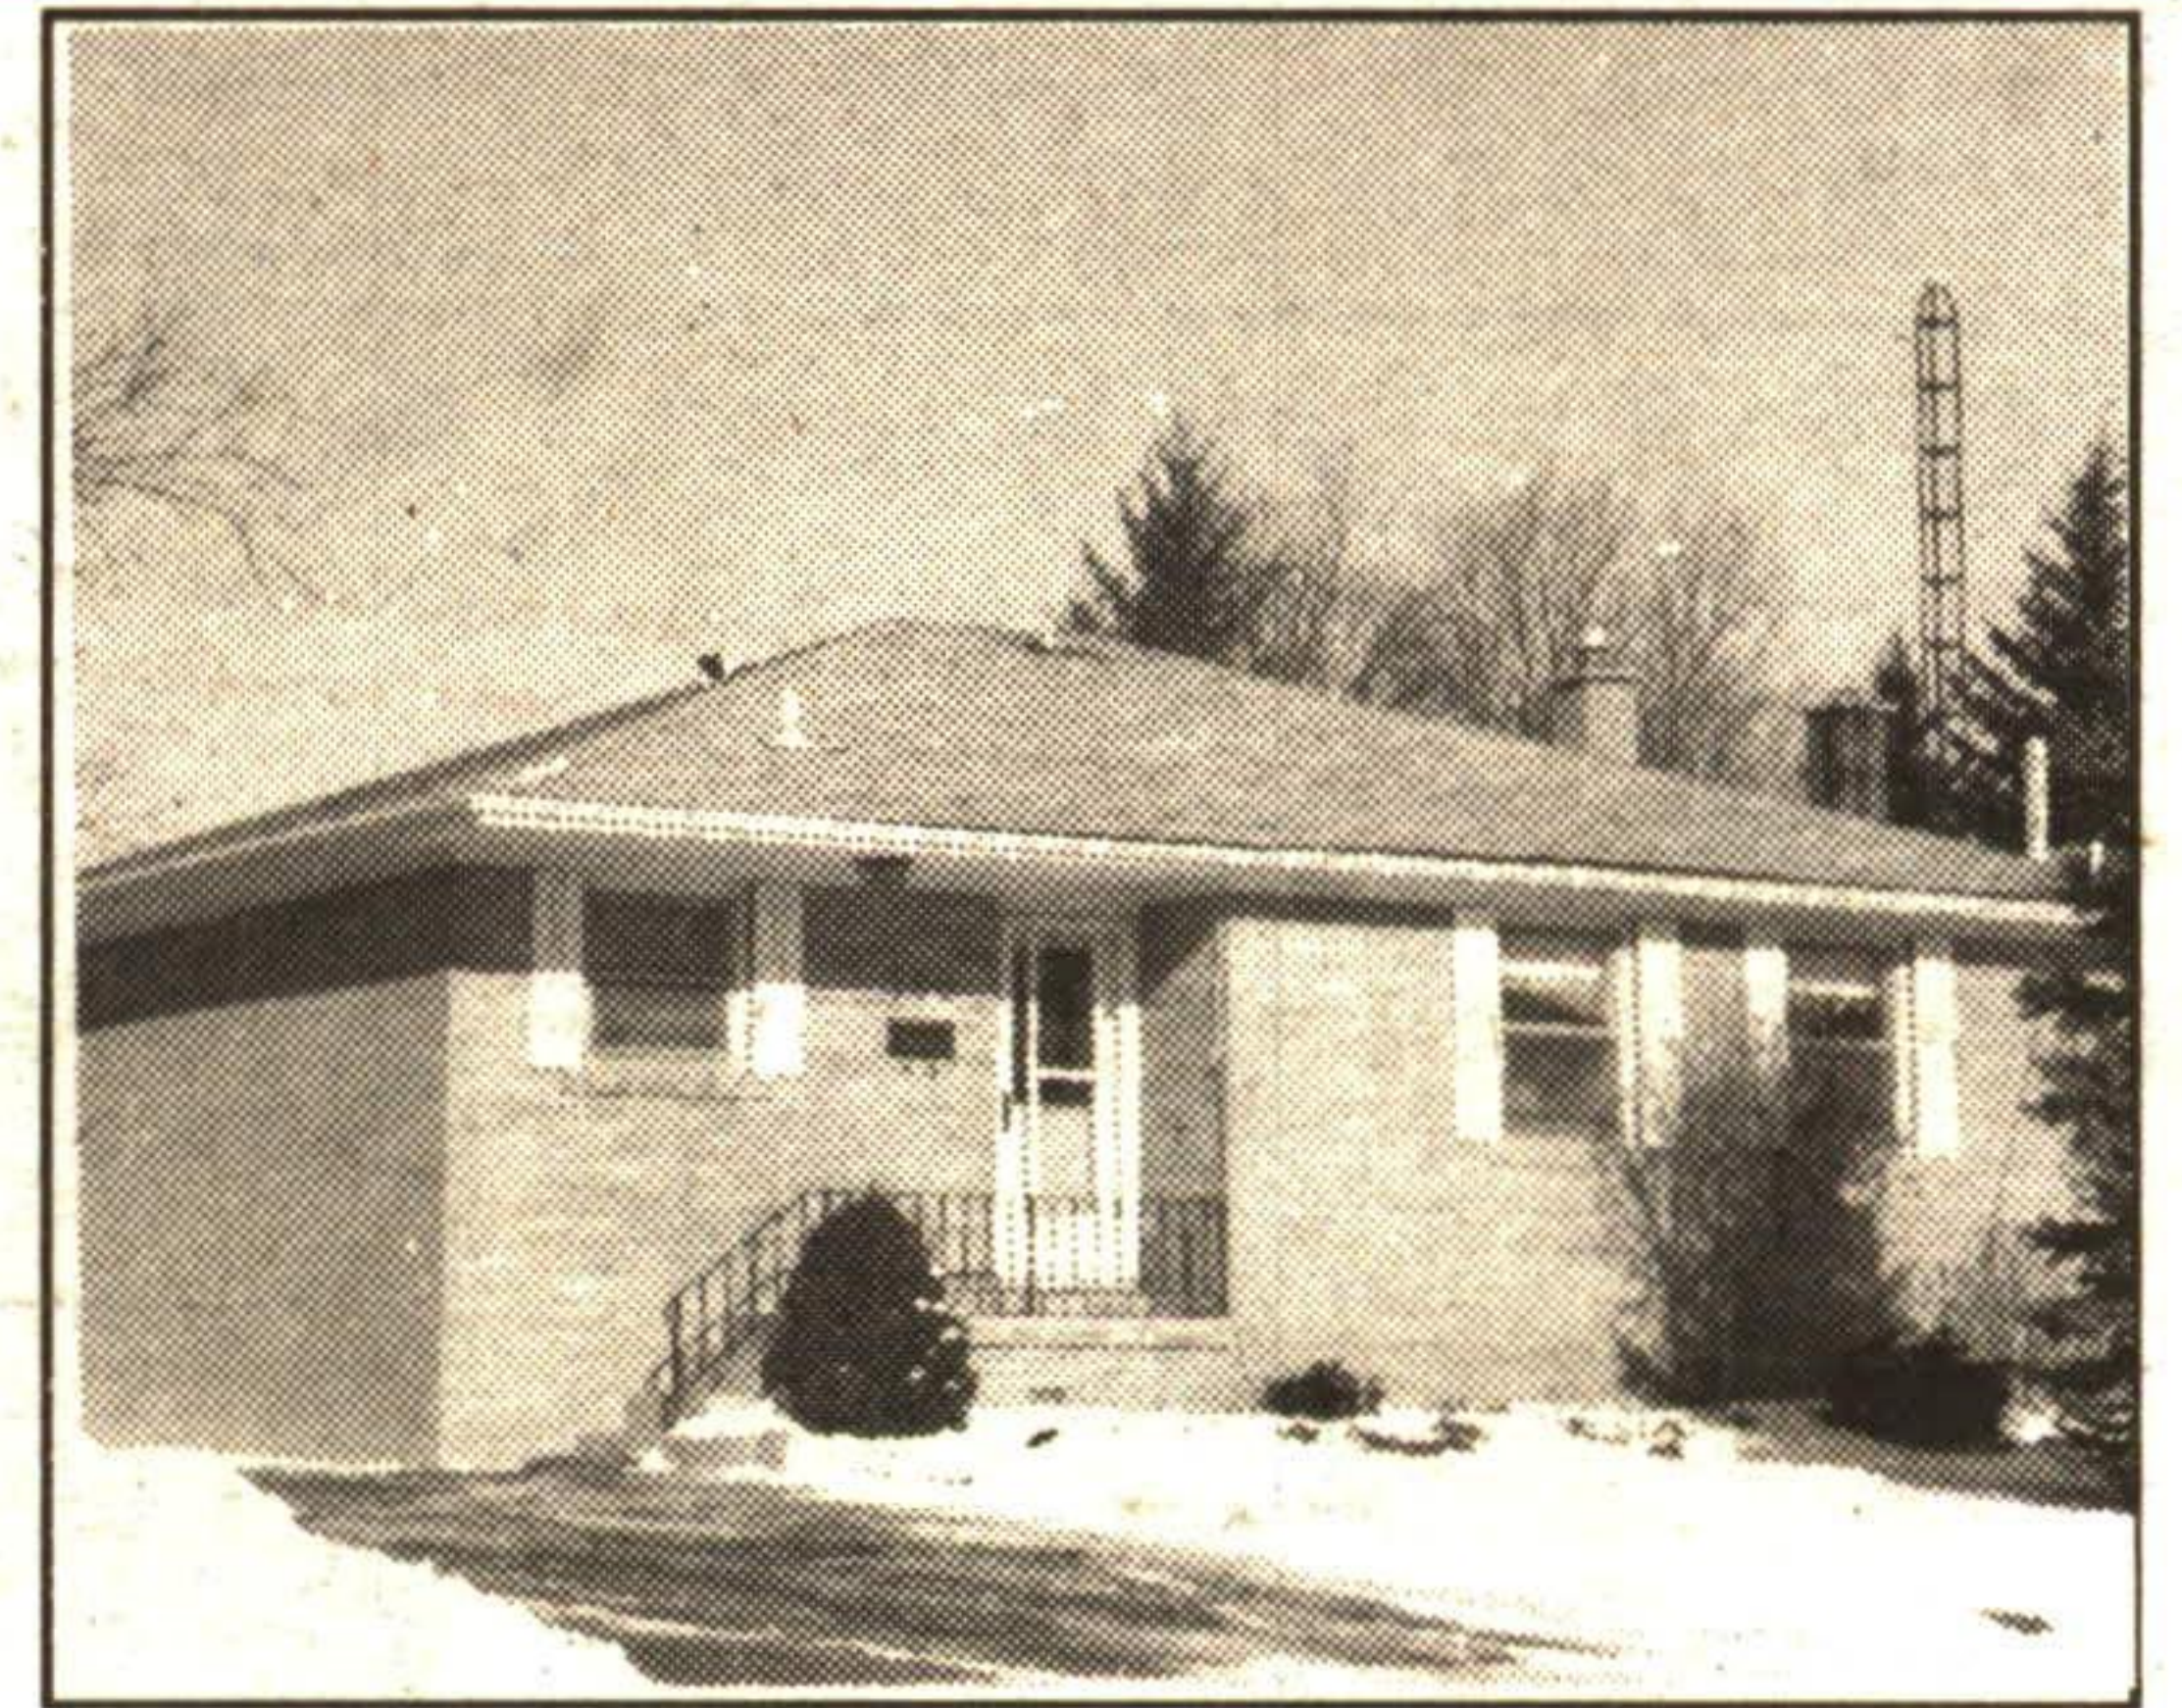

Home Goes Where The Heart Goes...

A JEWEL FOR VALENTINES DAY

This 3 bedroom sidesplit is nestled on 1 acre close to Georgetown, convenient commuting to 401. Super lot - great potential! Call for details. Asking \$212,777. 95-2-538

Jackie Greenwood* & Jessie Jacobs*
Johnson Associates Halton Ltd. Realtor
877-5165

LOOKING FOR YOUR FIRST HOME? WHY PAY RENT?

With only \$6,245 down (First Time Home Buyers) + \$855.37/month principal and interest, you could own this stunning 1130 sq. ft. Avonbury model. 3 bdrm townhouse which is loaded with upgrades. This home is priced at \$124,900. 035-96

Dave Krause*
Remax Suburban (91) Inc.
877-5211

LOVE, LOVE, LOVE

Love the spacious 50 ft. lot and private rear yard. Love the convenient location close to shopping and school. Love the well decorated living area and larger rec room. Love the price \$159,900. Try falling in love with this super home. RM039-96

Carol Wood*
Remax Suburban (91) Inc.
877-5211

\$169,500 "HANG YOUR HEART"

Pretty setting - well located - charming 3+ 1 bedroom, bright, light, home in Rockwood. Close to all amenities. Don't miss this valentine! 32-59