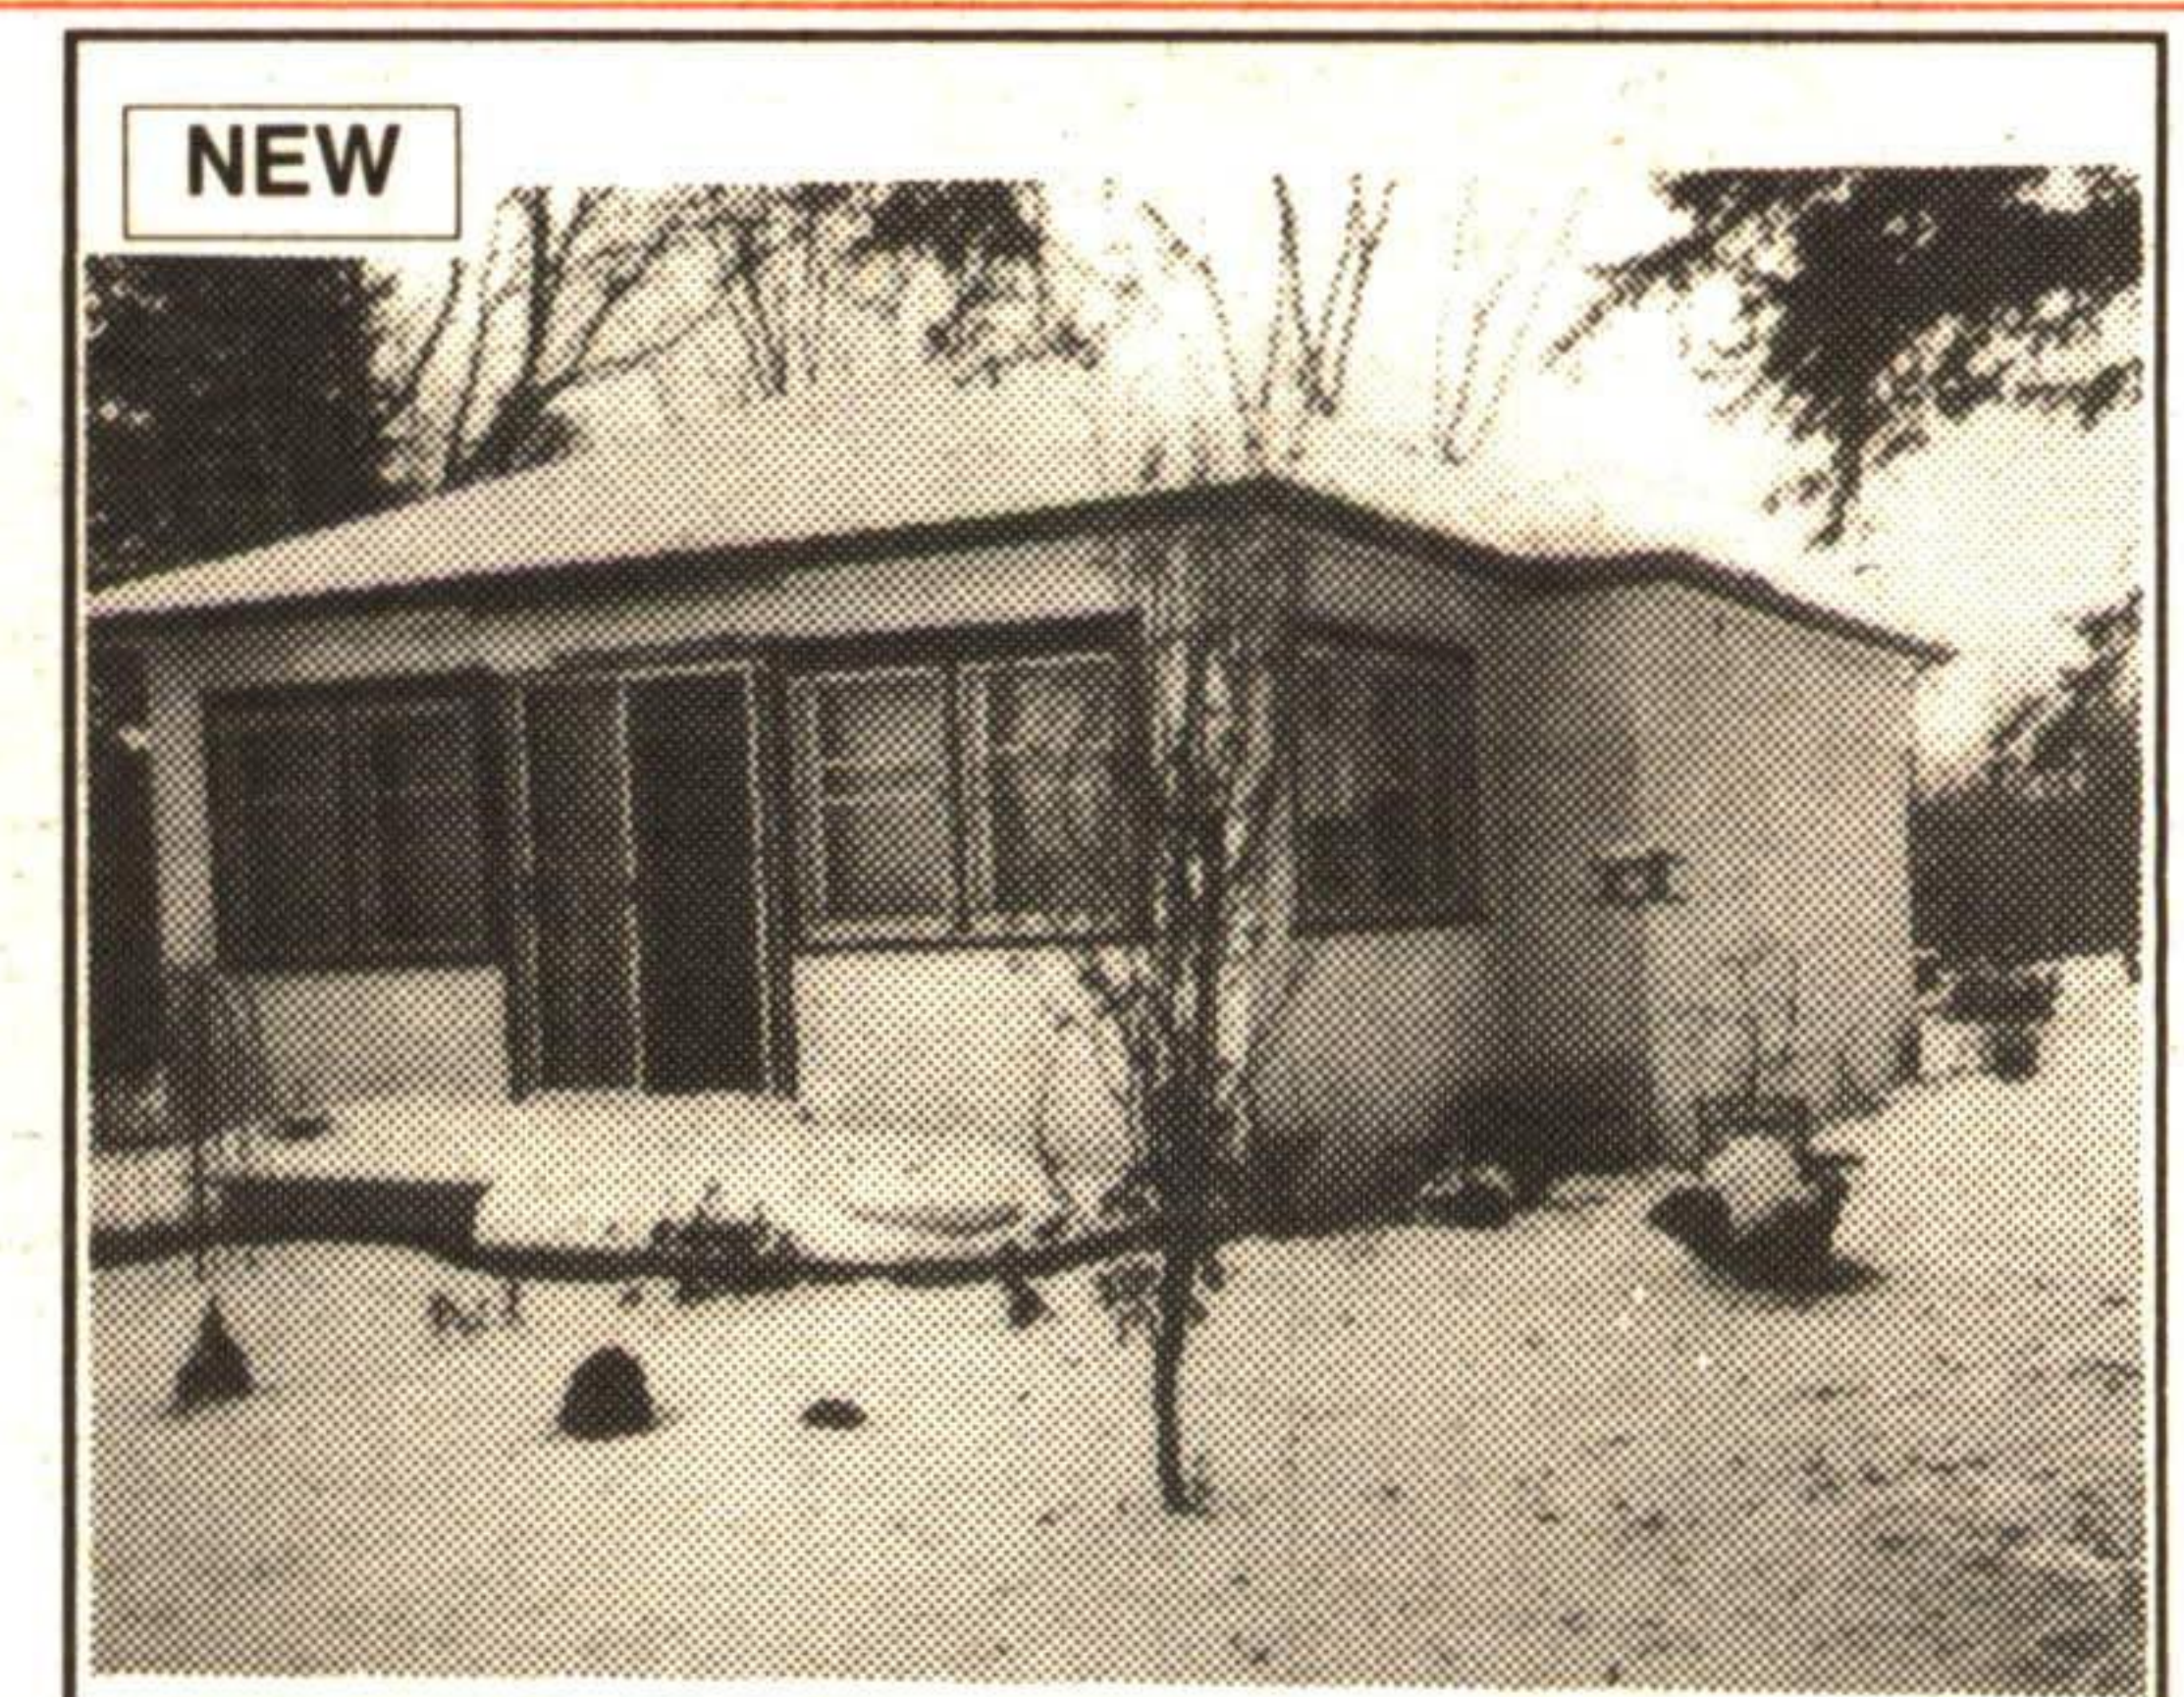

COUNTRY LIVING

Close to town, lovely 2 acres with trout stream running through property. Cute bungalow with eat-in kitchen, full basement, separate garage. Only $185,900. 0090

Cheryl Jackson*
Realty Executives Supreme
873-0300