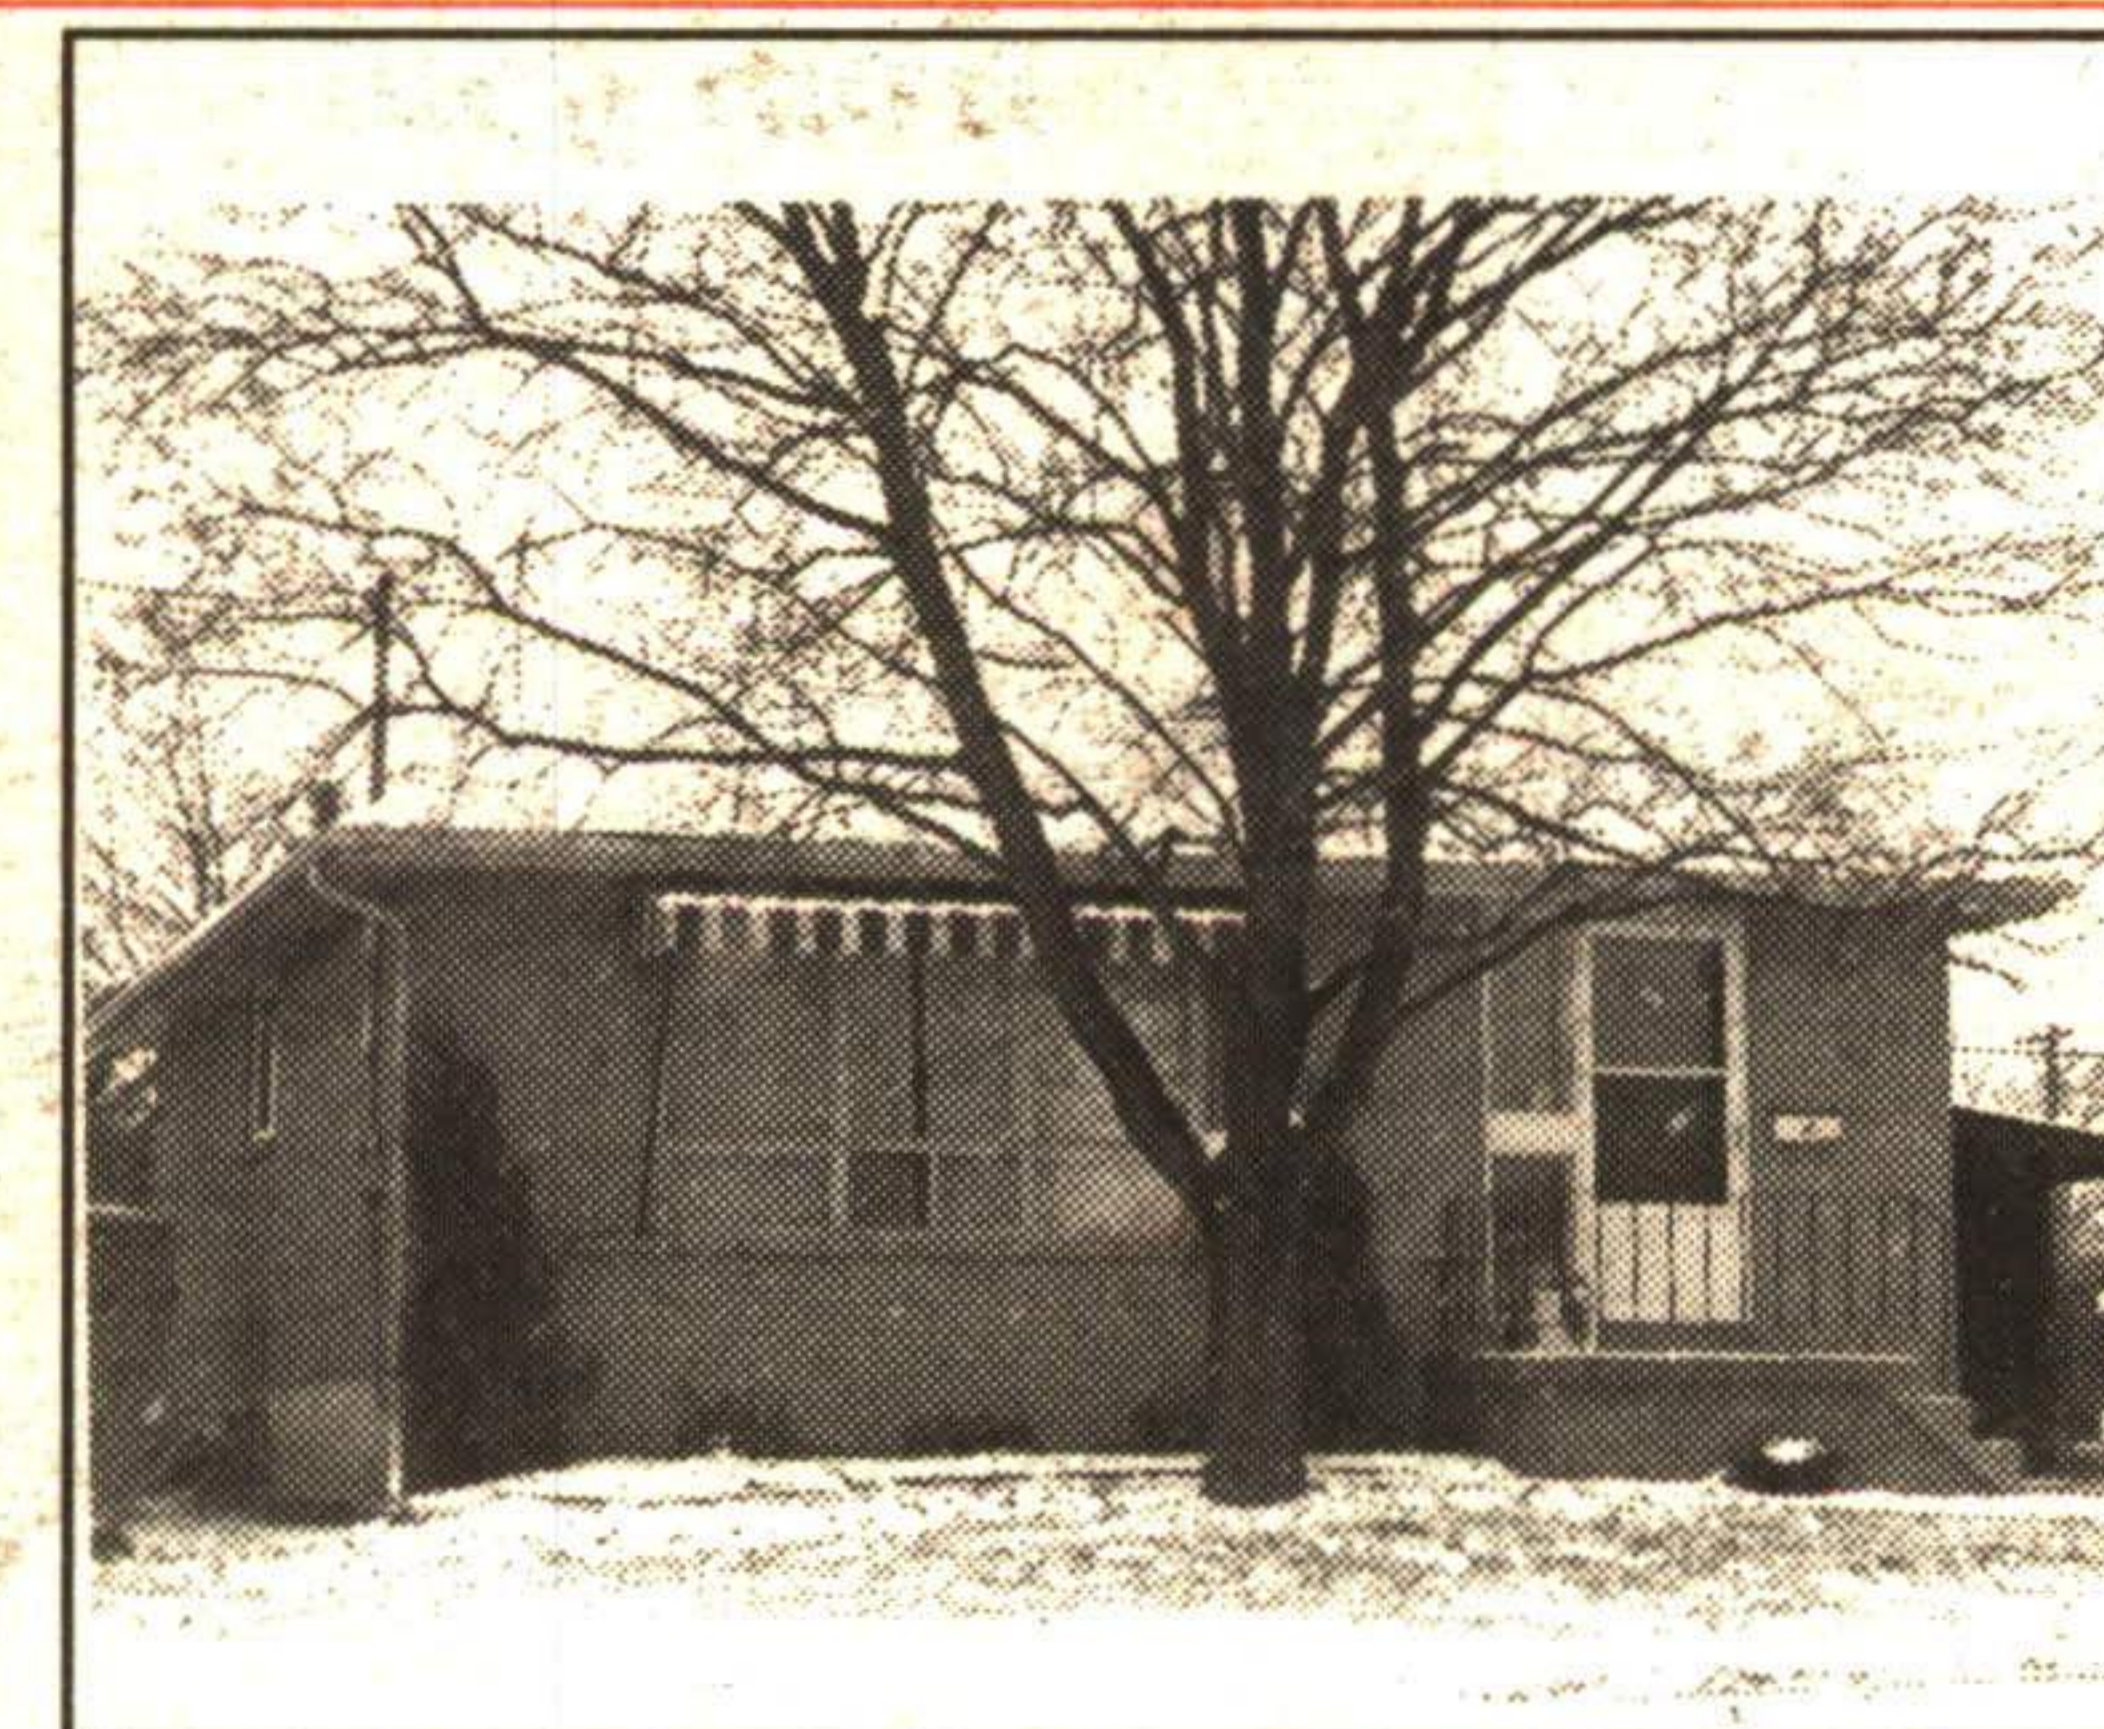

TAKE OVER THE MORTGAGE 7.25%

Gorgeous hardwood floors, eat-in kitchen. Basement apartment recently renovated. Newer windows, central air and more at $167,900. 0080

Cheryl Jackson*
Realty Executives Supreme
873-0300