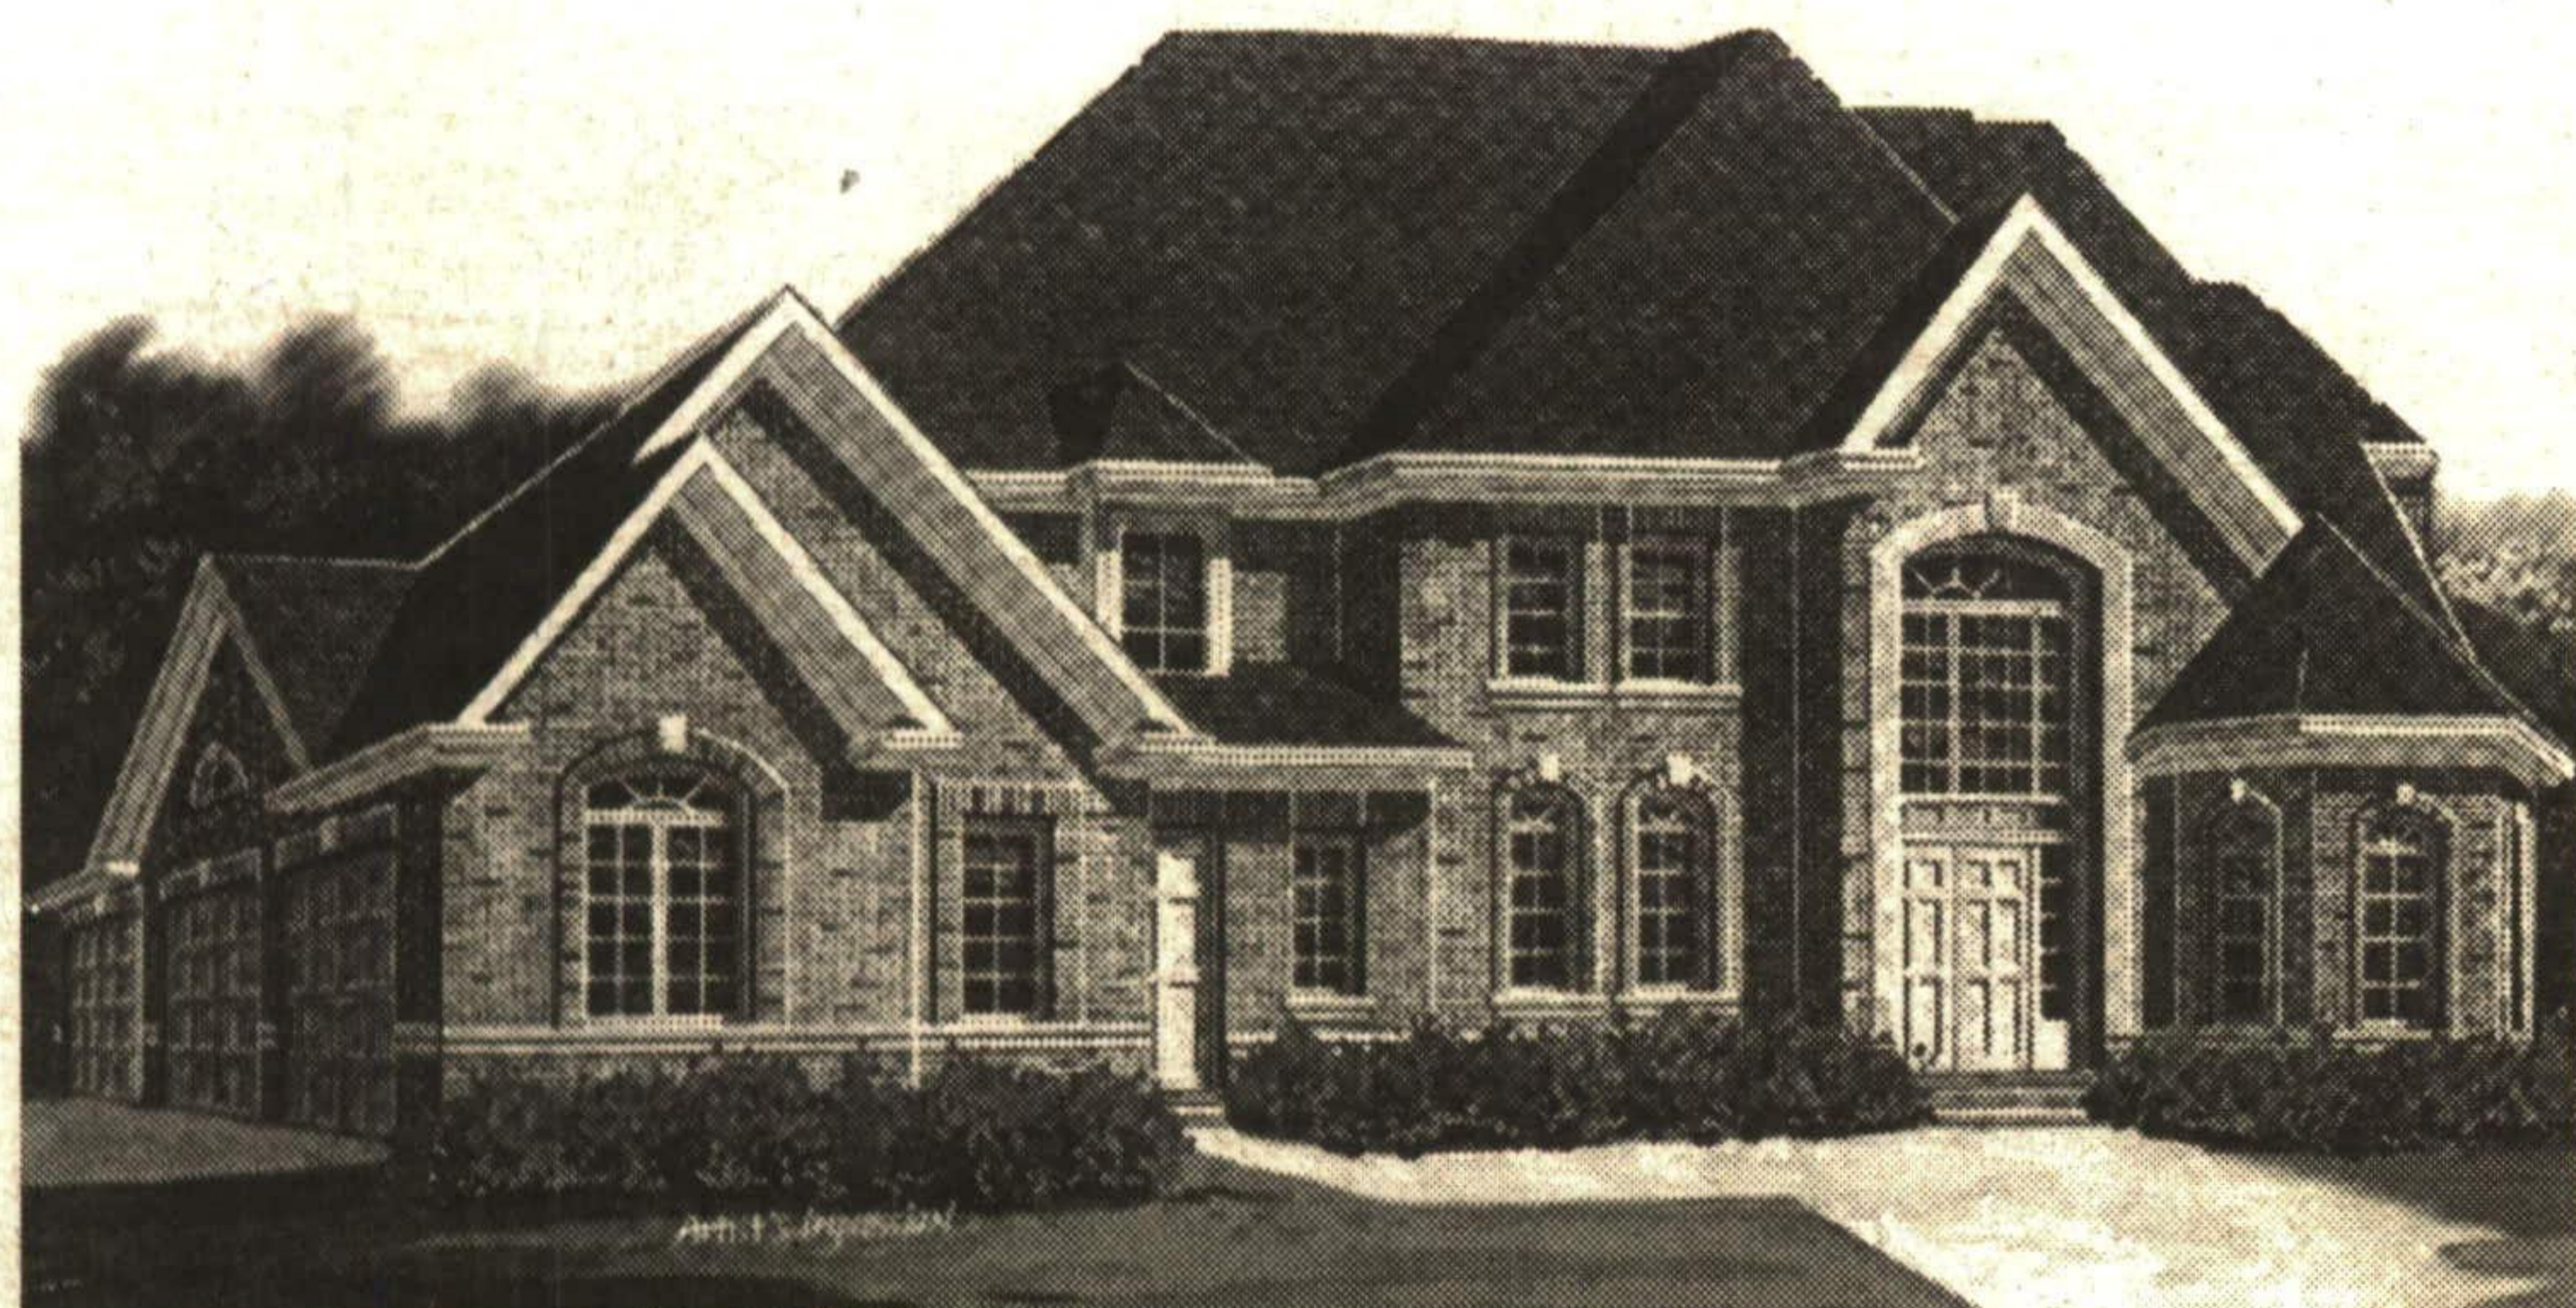

Executive Homes on Huge 1 Acre Lots!

Surrounding Blue Springs Golf & Country Club!
8 Exciting Bungalow and 2-Storey Designs!

~~\$289,800~~

PRICES STARTING FROM
AN UNBELIEVABLE
\$229,800

PRICES AND MORTGAGE RATES HAVE NEVER BEEN THIS LOW!

WALK-OUT LOTS AT NO EXTRA CHARGE!

*Limited Number Available

Model Home Open:

Saturday & Sunday, 11am - 6pm.

Monday & Tuesday, 1pm - 5pm.

Tel.: (905)450-9344 or (519)853-4804