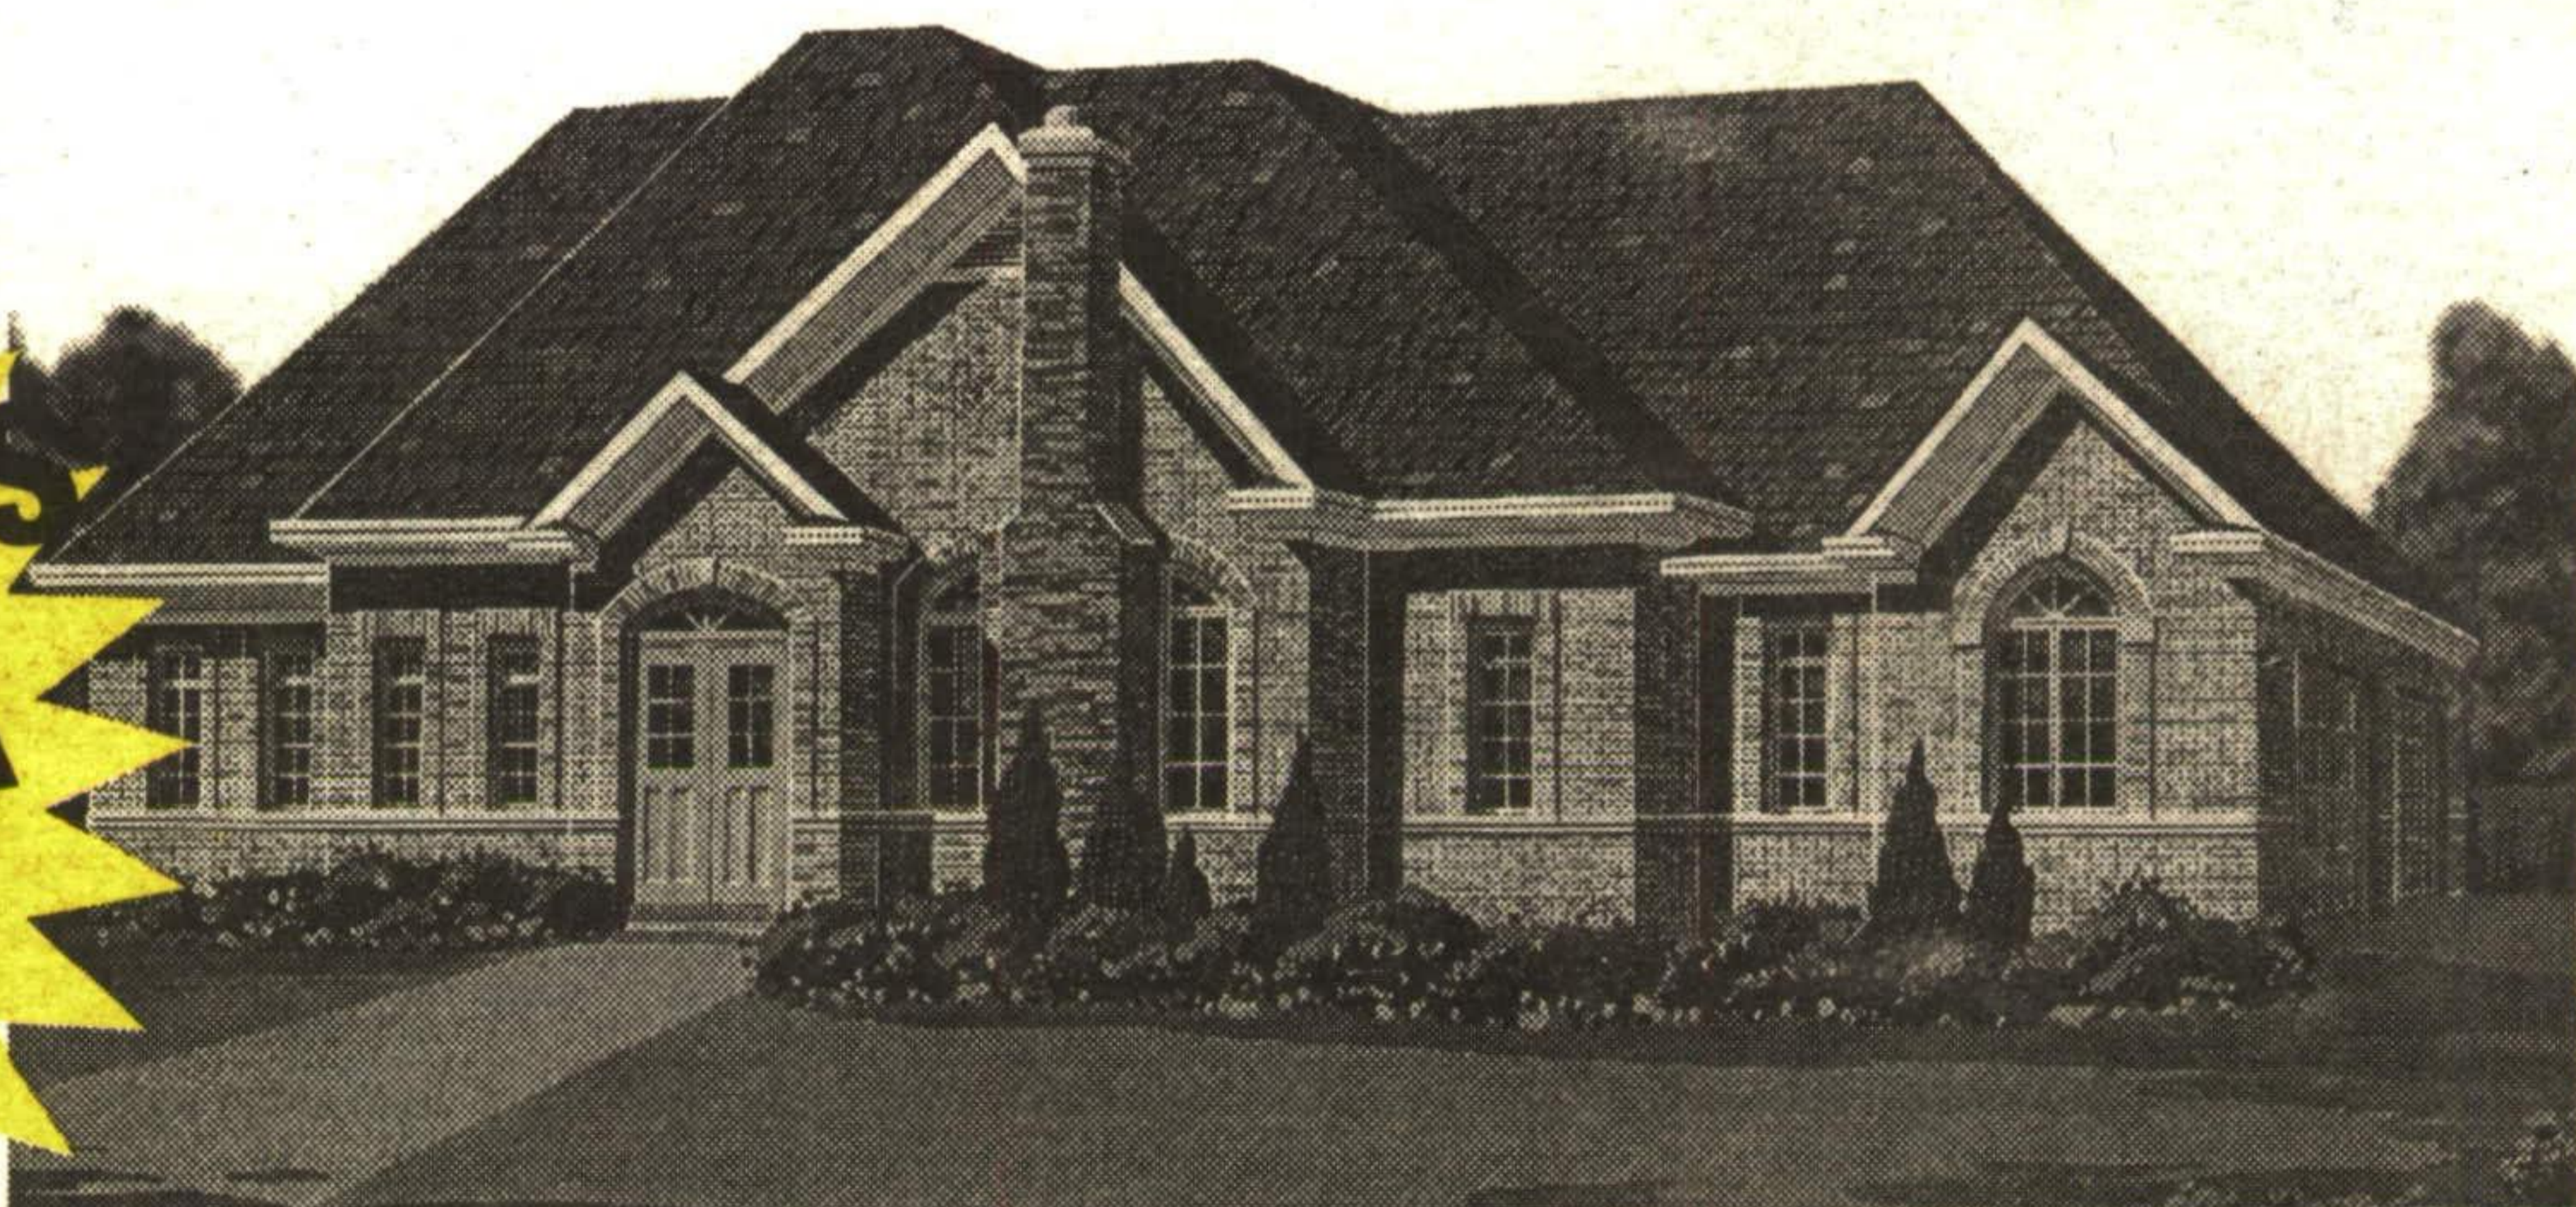

Executive Homes on Huge 1 Acre Lots!

Surrounding Blue Springs Golf & Country Club!
8 Exciting Bungalow and 2-Storey Designs!

~~\$289,800~~

PRICES STARTING FROM
AN UNBELIEVABLE
\$229,800

PRICES AND MORTGAGE RATES HAVE NEVER BEEN THIS LOW!

WALK-OUT LOTS AT NO EXTRA CHARGE!

*Limited Number Available

Model Home Open:

Saturday & Sunday, 11am - 6pm.

Monday & Tuesday, 1pm - 5pm.

Tel.: (905)450-9344 or (519)853-4804