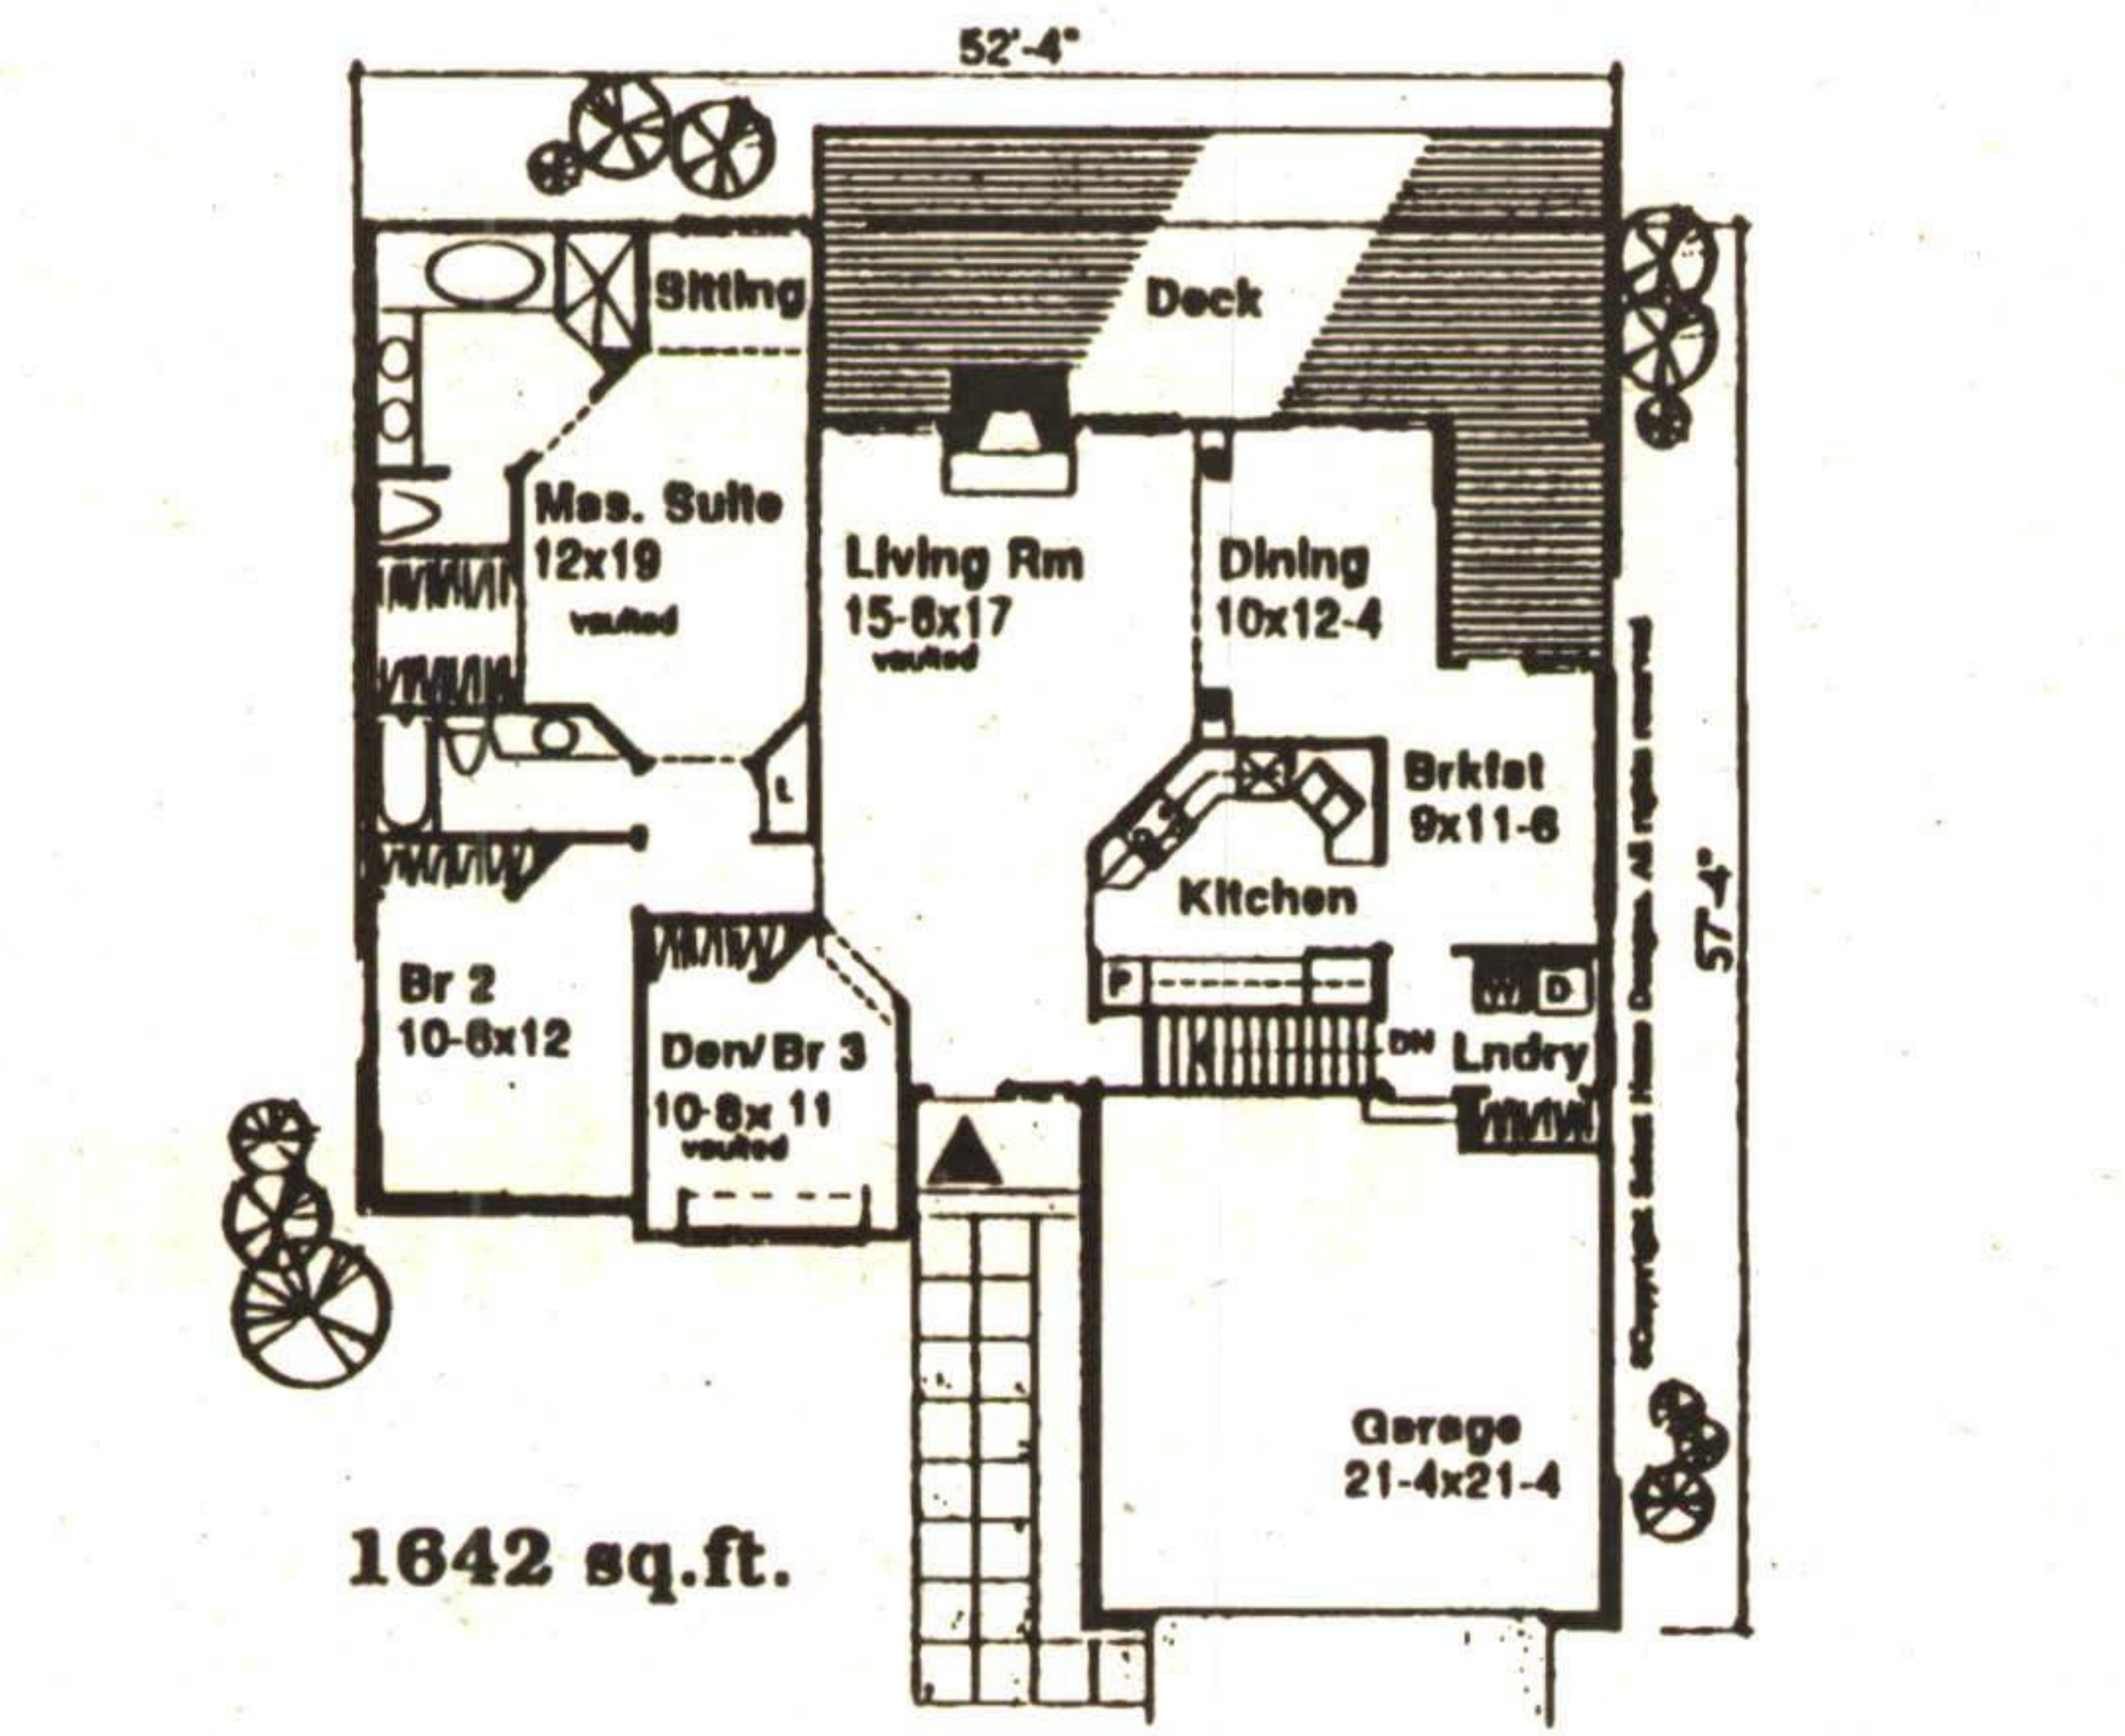

HOME OF THE WEEK

Lakeview Flooring

We provide the following services . . .
SALES & INSTALLATION OF
VINYL FLOORING, QUALITY BRAND
CARPETS, CERAMIC TILE, WINDOW BLINDS,
KITCHENS, RENOVATIONS AND MORE
519-853-1190
1 mile south of ACTON on Hwy. #25

DESIGN FOR LIVING

SUNNY BREAKFAST AREA - Plan No. 2095-1642

- Well-planned kitchen features pass-through to sunny breakfast area
- Living/dining room access large deck, inviting outdoor meals and entertaining.
- Massive fireplace is flanked on each side by windows to deck and landscape.
- Living room is divided from dining room by columned arcade.
- Bedroom off front entrance might serve well as den or office.
- Featured front facing palladian-styled window and vaulting.
- Spacious vaulted master suite includes walk-in wardrobe, luxurious spa bathing, corner sitting areas and access to deck.

Osborne Decor Ltd.
For all your display needs

Drapes Verticals Venetians Roll-Up Blinds Custom Valances Custom Furniture

Specializing in Russian Balloons & Swags
FREE In-Home Consultation
(905) 877-6086

GEORGE W. RIDDALL

CUSTOM CABINETRY
"SPECIALIZING IN"
Custom Kitchens, Vanities, Wall Units & Commercial Counters
877-3023

Send for plan book with over 500 home plans, including a wide variety of architectural styles, from luxurious brick manors to affordable bungalows, only $9.95 (including shipping and GST). To order using Visa or Mastercard call toll free 1-800-663-6739, fax (604) 251-3212, or send cheque or money order to Design for Living, #301, 611 Alexander Street, Vancouver, B.C. V6A 1E1.

+PLUS
GENERAL CONTRACTING

Basement Finishing   Kitchen Renovations
Repair Work   Bathroom Renovations
Home & Cottage Additions   Handicap Access
Basement Apartments

FREE ESTIMATES
905-455-2488

C.S. ELECTRIC
Licensed electrician for all your residential needs
Service Upgrades
Basements
Guaranteed Quality Work
No job too small Free Estimates
905-452-0089

STRIDE'S RENOVATIONS
OVER 17 YEARS EXPERIENCE
"NO JOB TOO SMALL"

INTERIORS & EXTERIORS
ADDITIONS & RENOVATIONS
Specializing in
Bathroom Remodelling-
Hot Tubs & Whirlpools
The One Stop
Renovation Specialist

Call Doug or Eileen
(519) 855-6201 (519) 855-6717 (Res.)

Est'd 1920
Galliford & SONS LTD.
SANDING & FINISHING
HARDWOOD FLOORS
Serving Halton, Peel, Wellington Counties
454-3321
Our 76th Year

Jim's Backhoe & Trucking

- Water and Hydro Trenching
- Sand and Gravel
- Topsoil
- Licensed Septic System
- Excavating

(905) 877-1307

To advertise in this Home of the Week feature call 873-0301