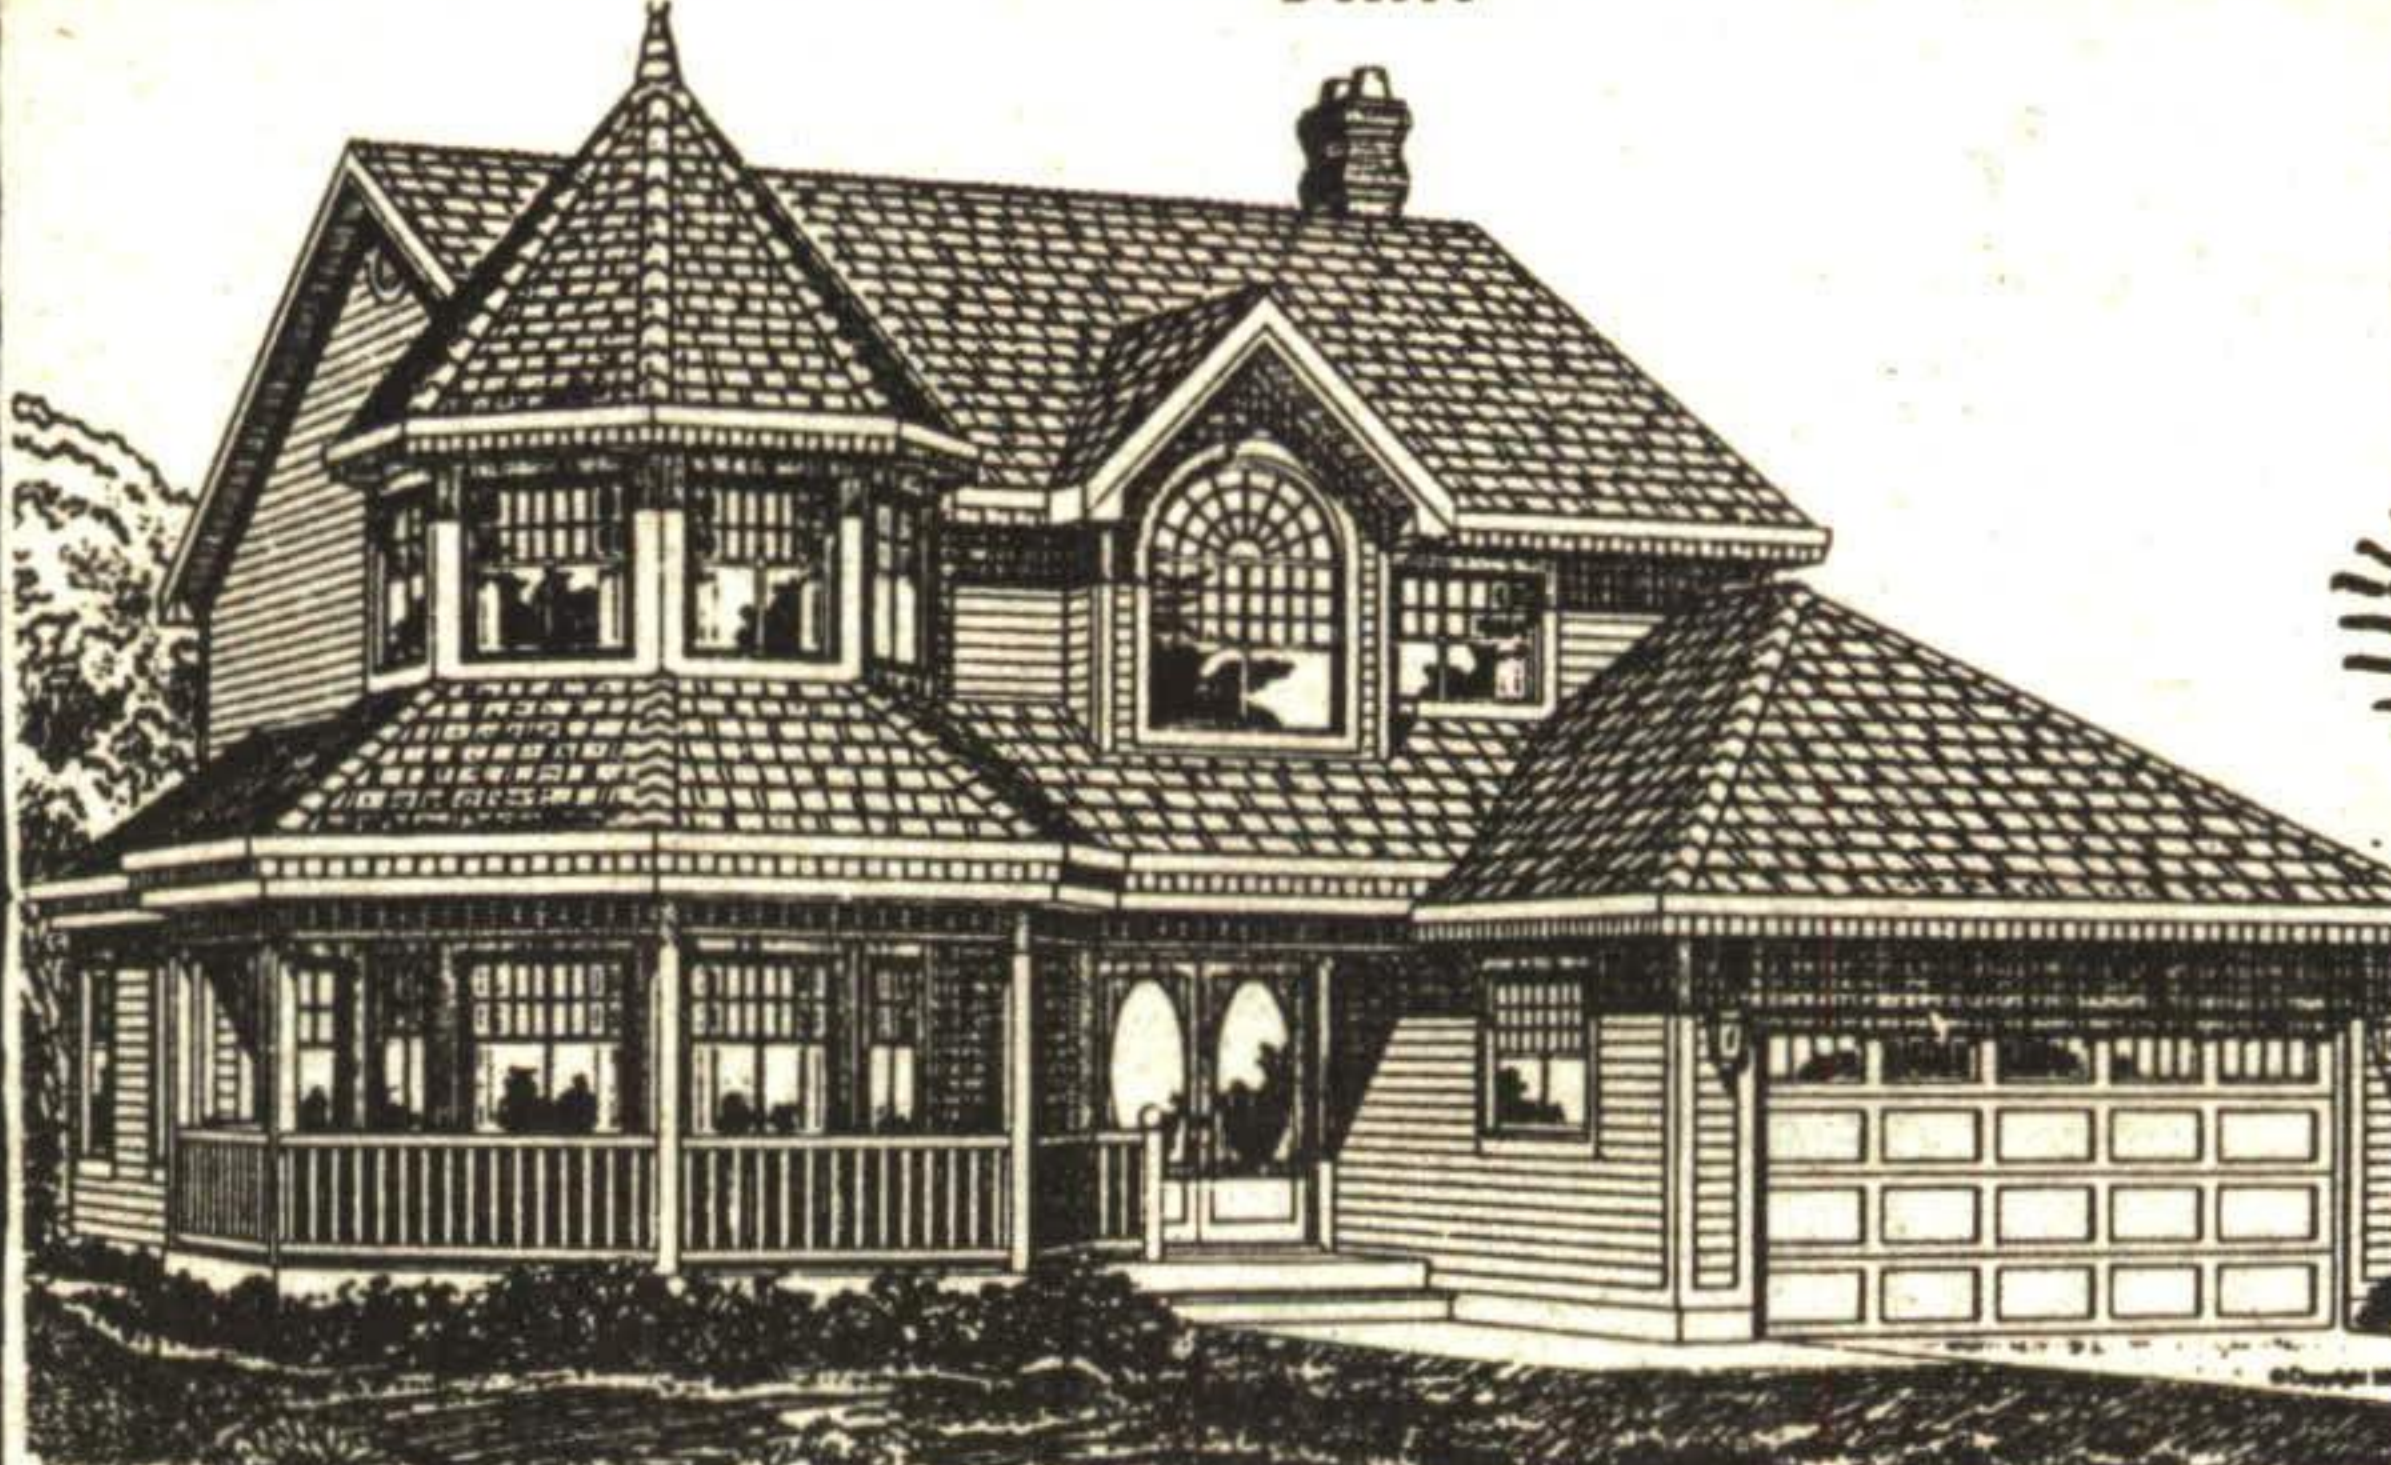

Find something for everyone...

GREAT LOCATION

close to shopping with easy access for commuting. Nice 3 bedroom with finished basement. Big yard, solid carport. Offered at \$159,000 this could be just what you're looking for. Call me for your appointment to view. RM 259-95

Carol Wood*, Sales Rep.
RE/MAX Suburban (91) Inc.
877-5211

(Not exactly as shown.)

BEAUTIFUL BELFOUNTAIN

This lovely Victorian reproduction is being built on a high, half acre village lot near Mississauga Road. Quality construction is assured by Ricciuto Custom Homes. Special at \$279,900. CB002