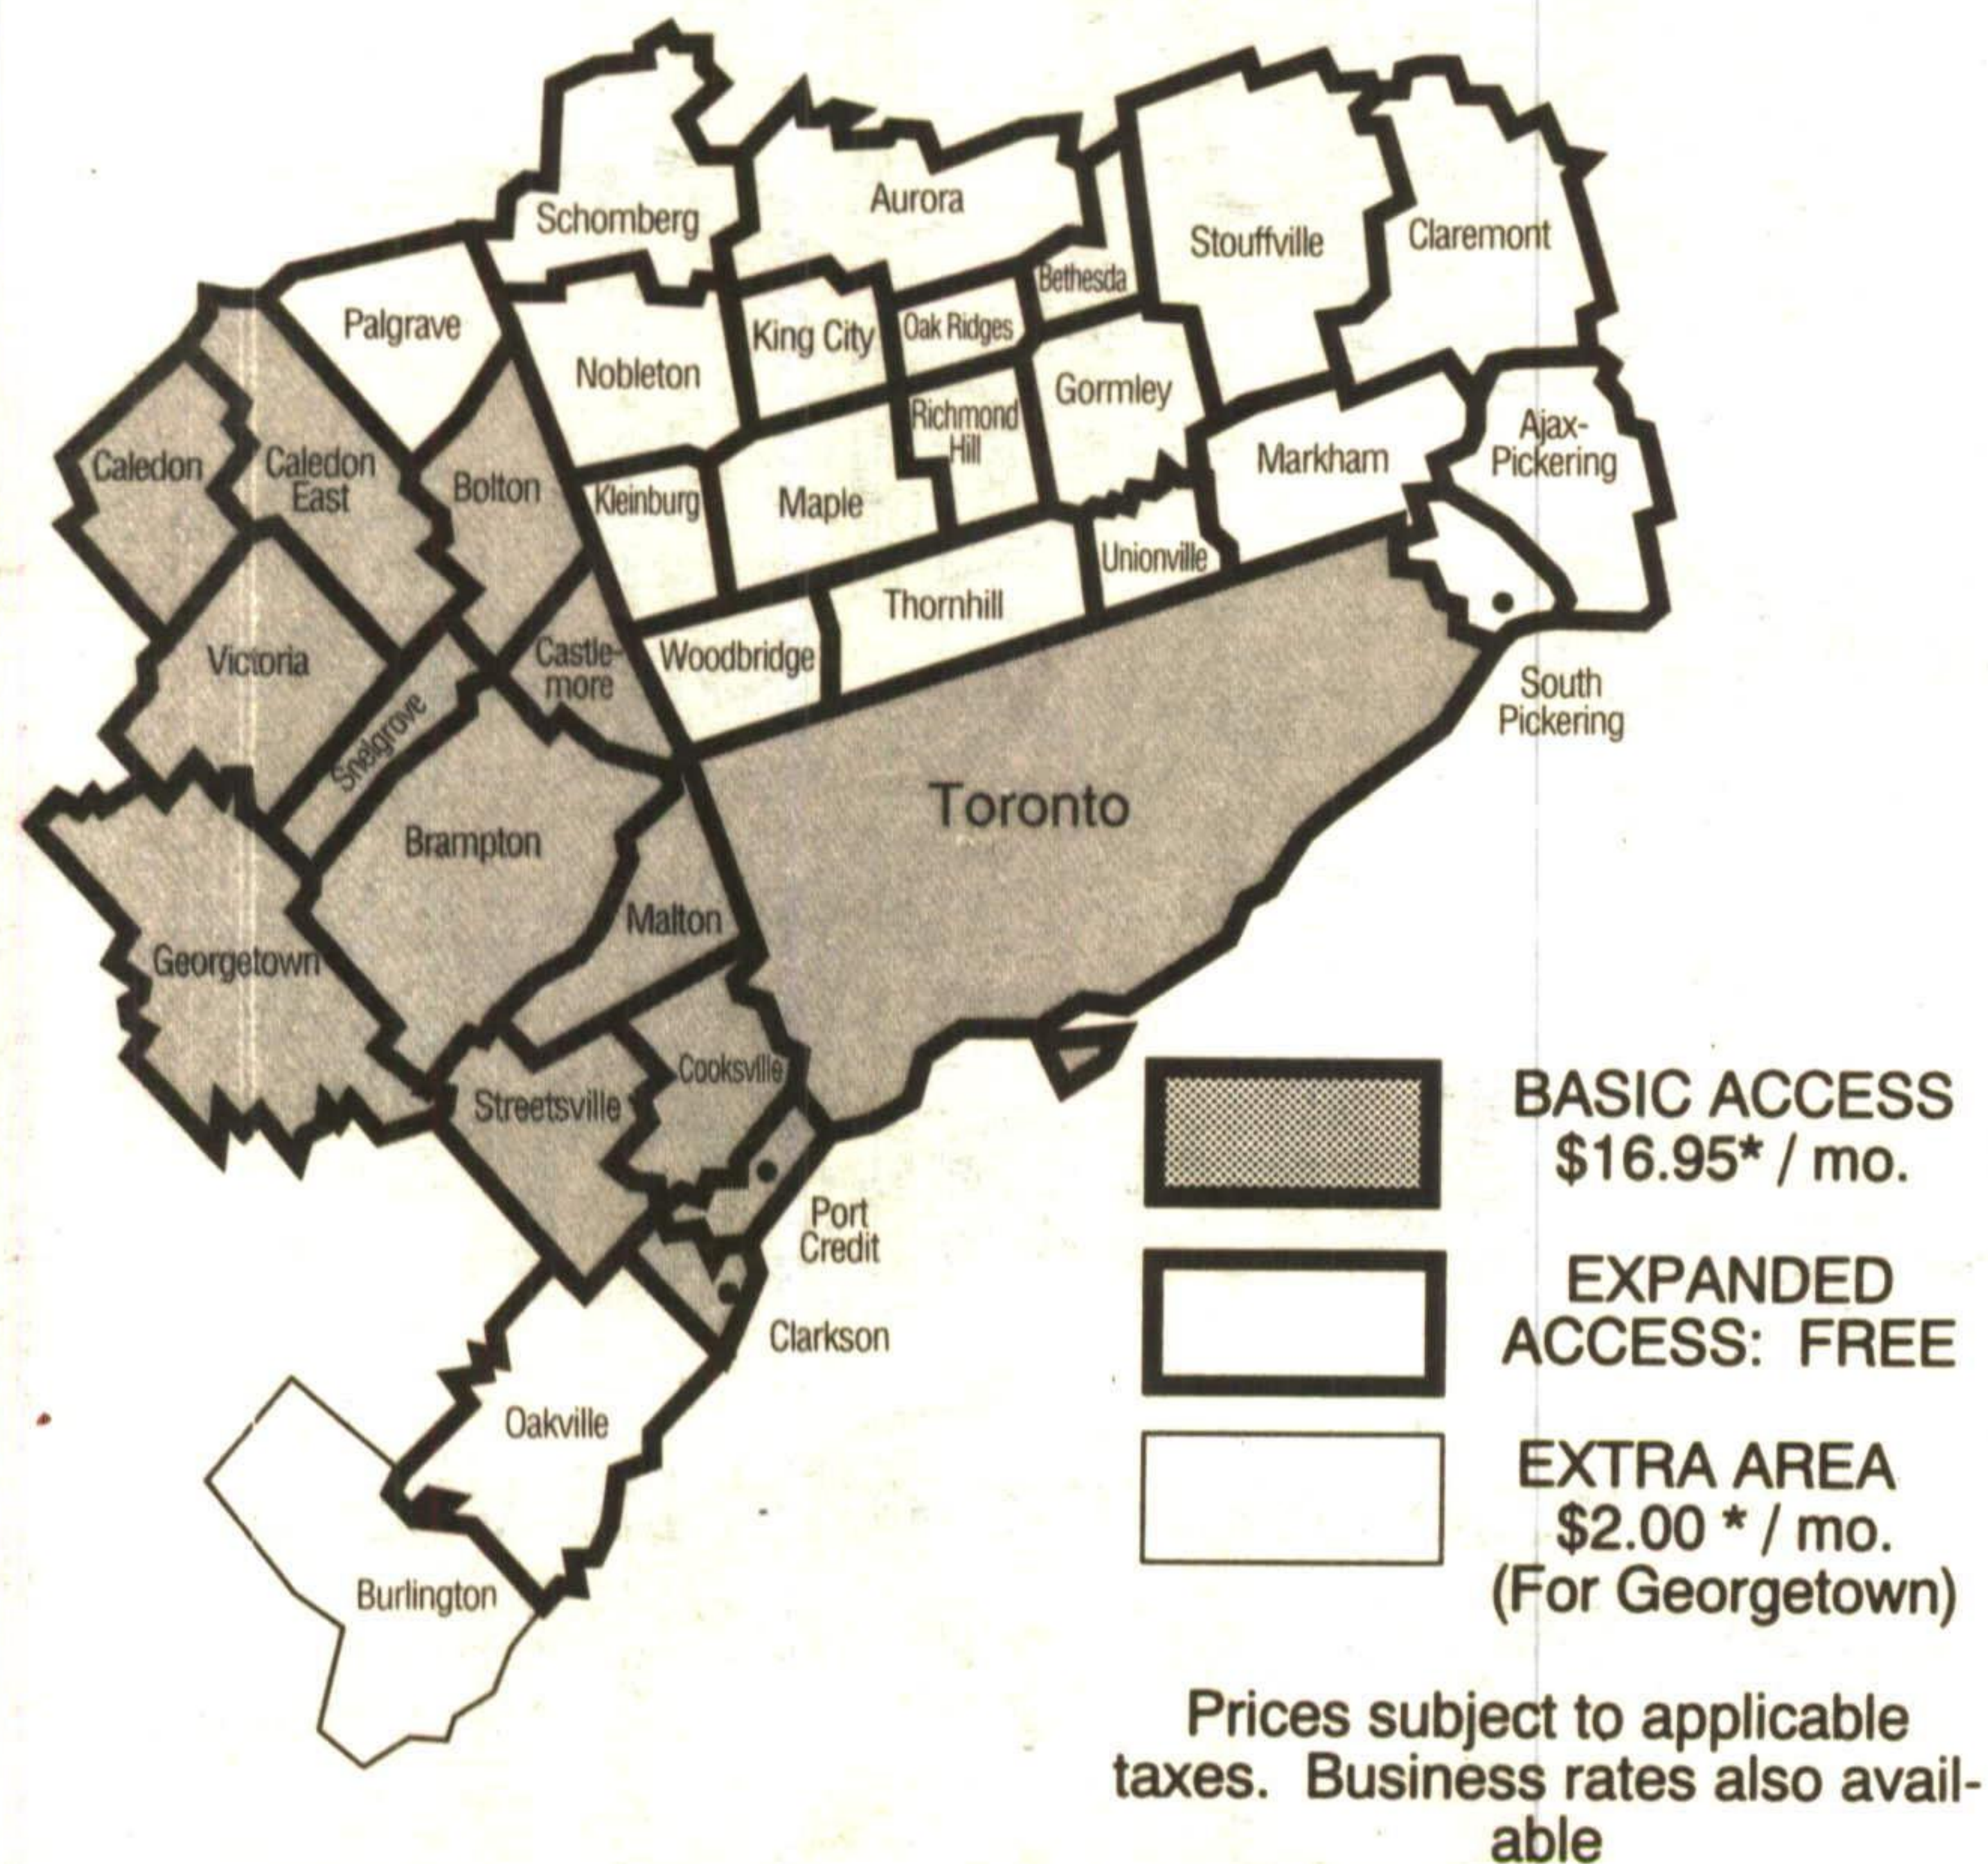

LARGER

Calling Area

SAME

Low Price

Metro Access has now expanded to include the greater Metro City area for the same low cost. The low price of $16.95 per month that once allowed calling freedom to Toronto, has expanded to cities East such as Thornhill, Markham, Ajax, and as far North as Aurora. Call anytime of the day, and talk as long as you want .... ENJOY THE CALLING FREEDOM!!