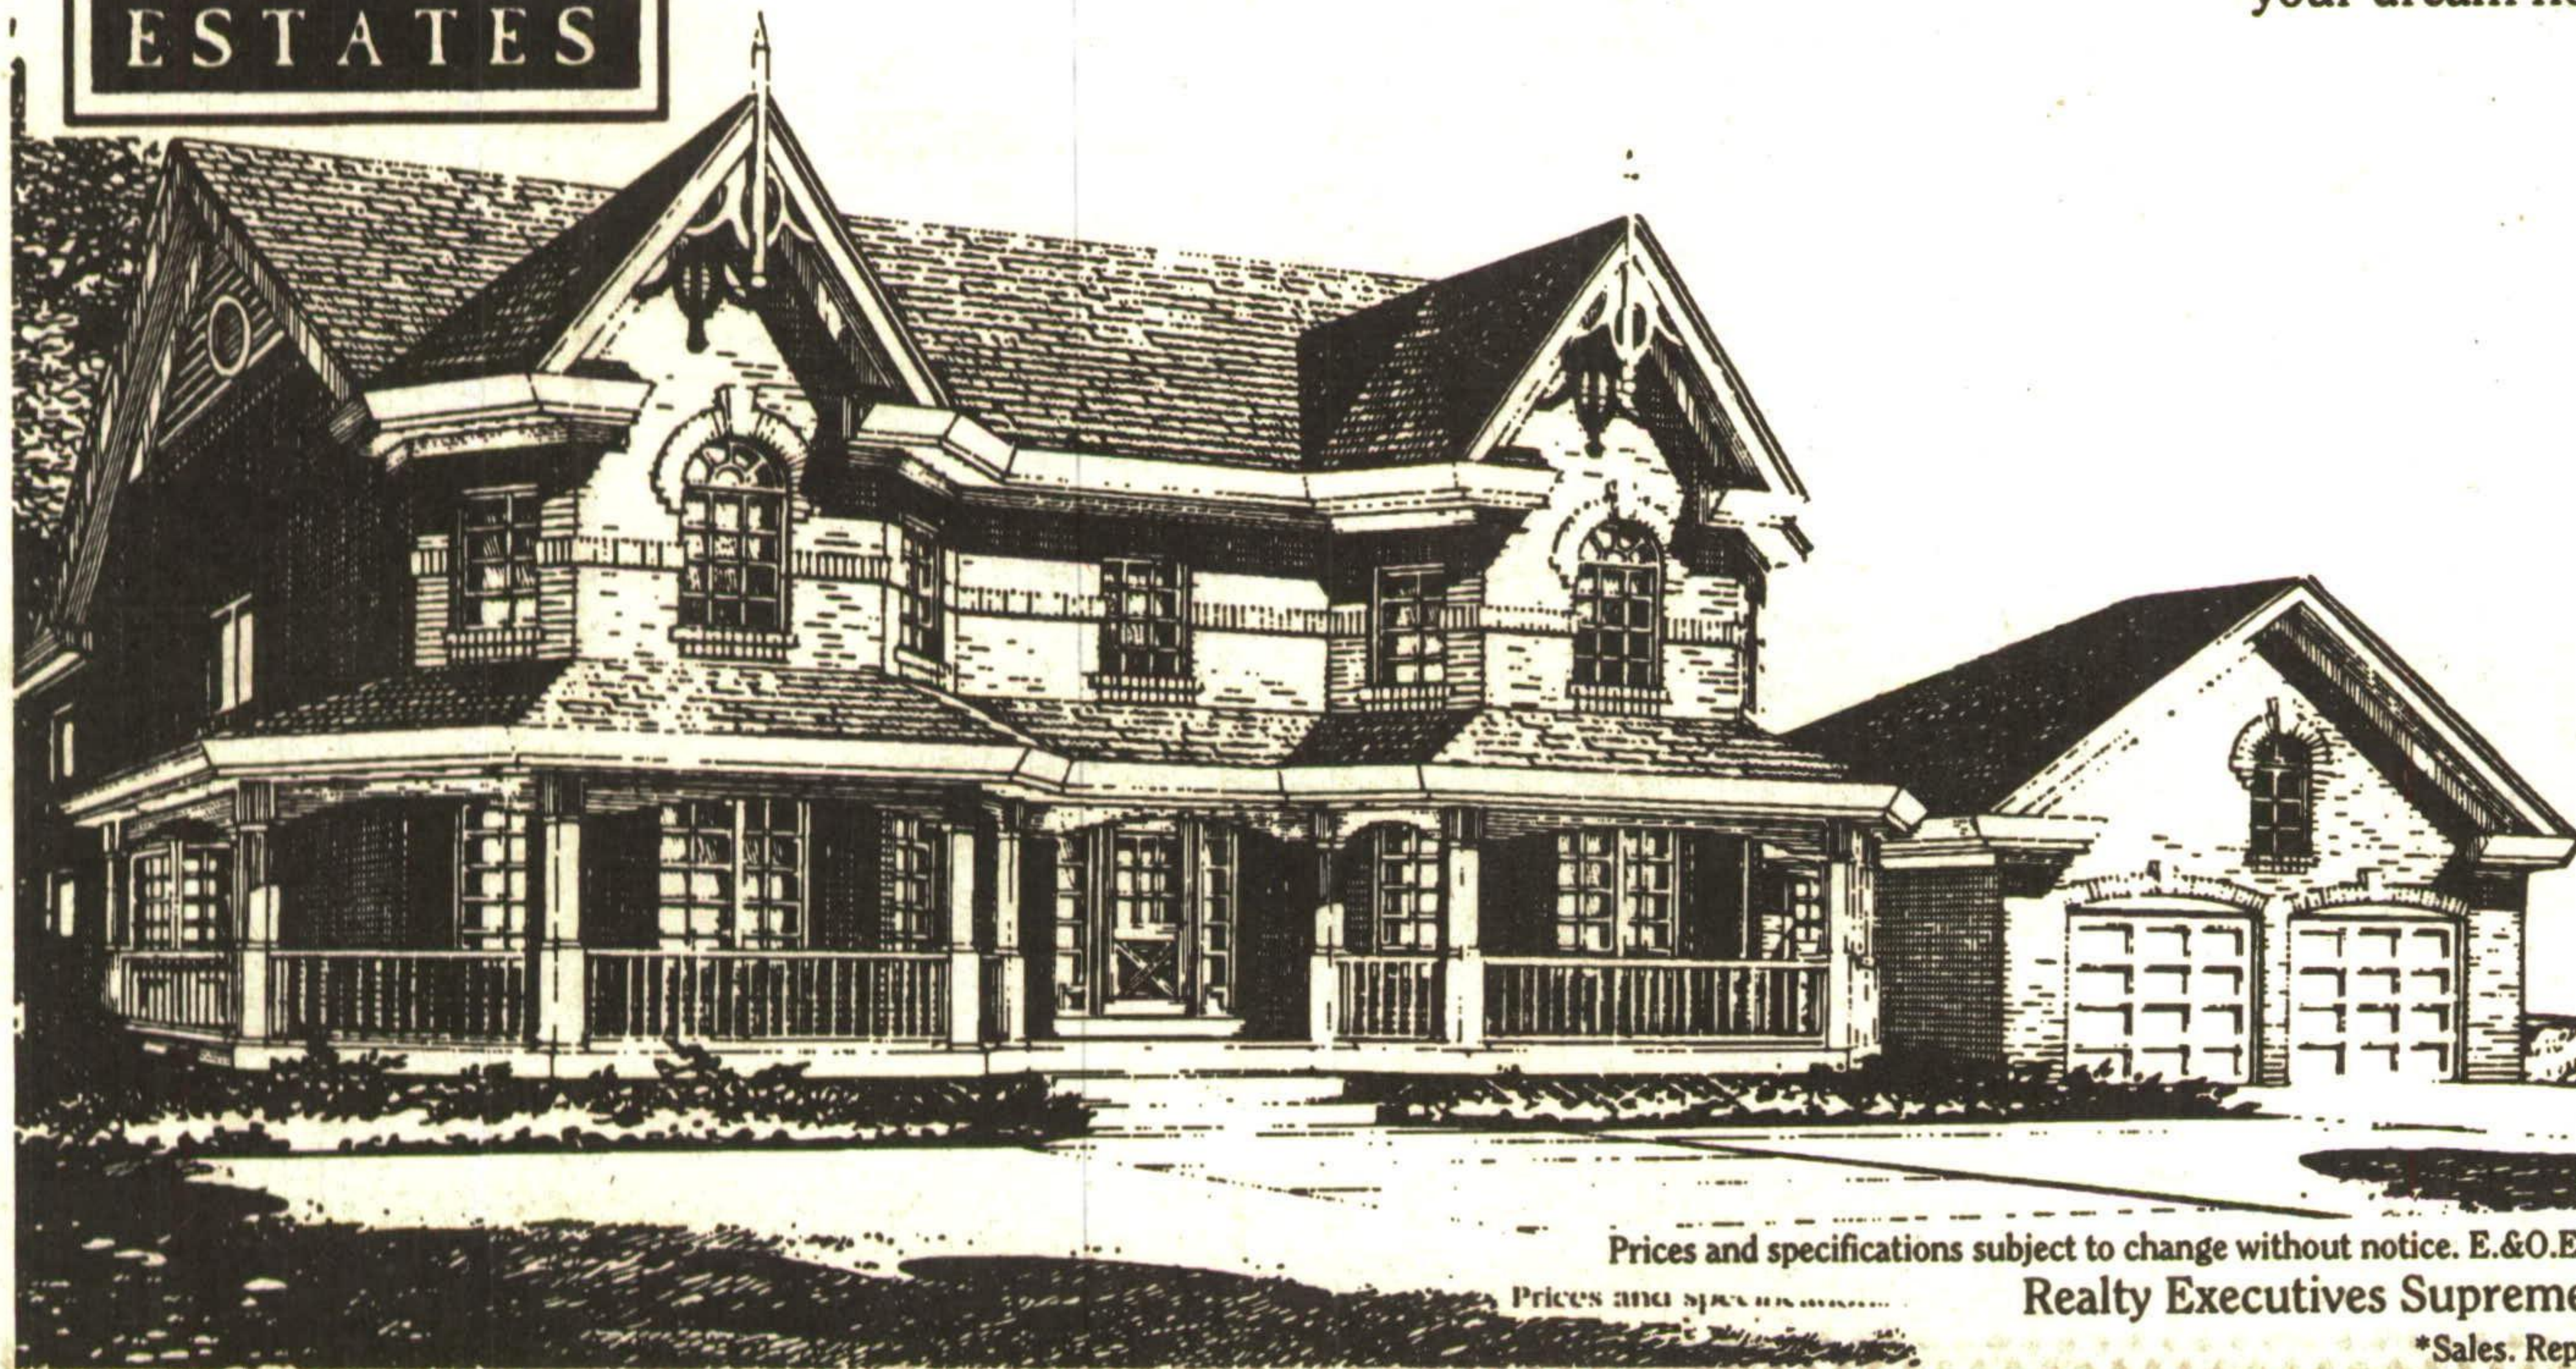

Prices and specifications subject to change without notice. E.&O.E.
Realty Executives Supreme
*Sales. Rep.