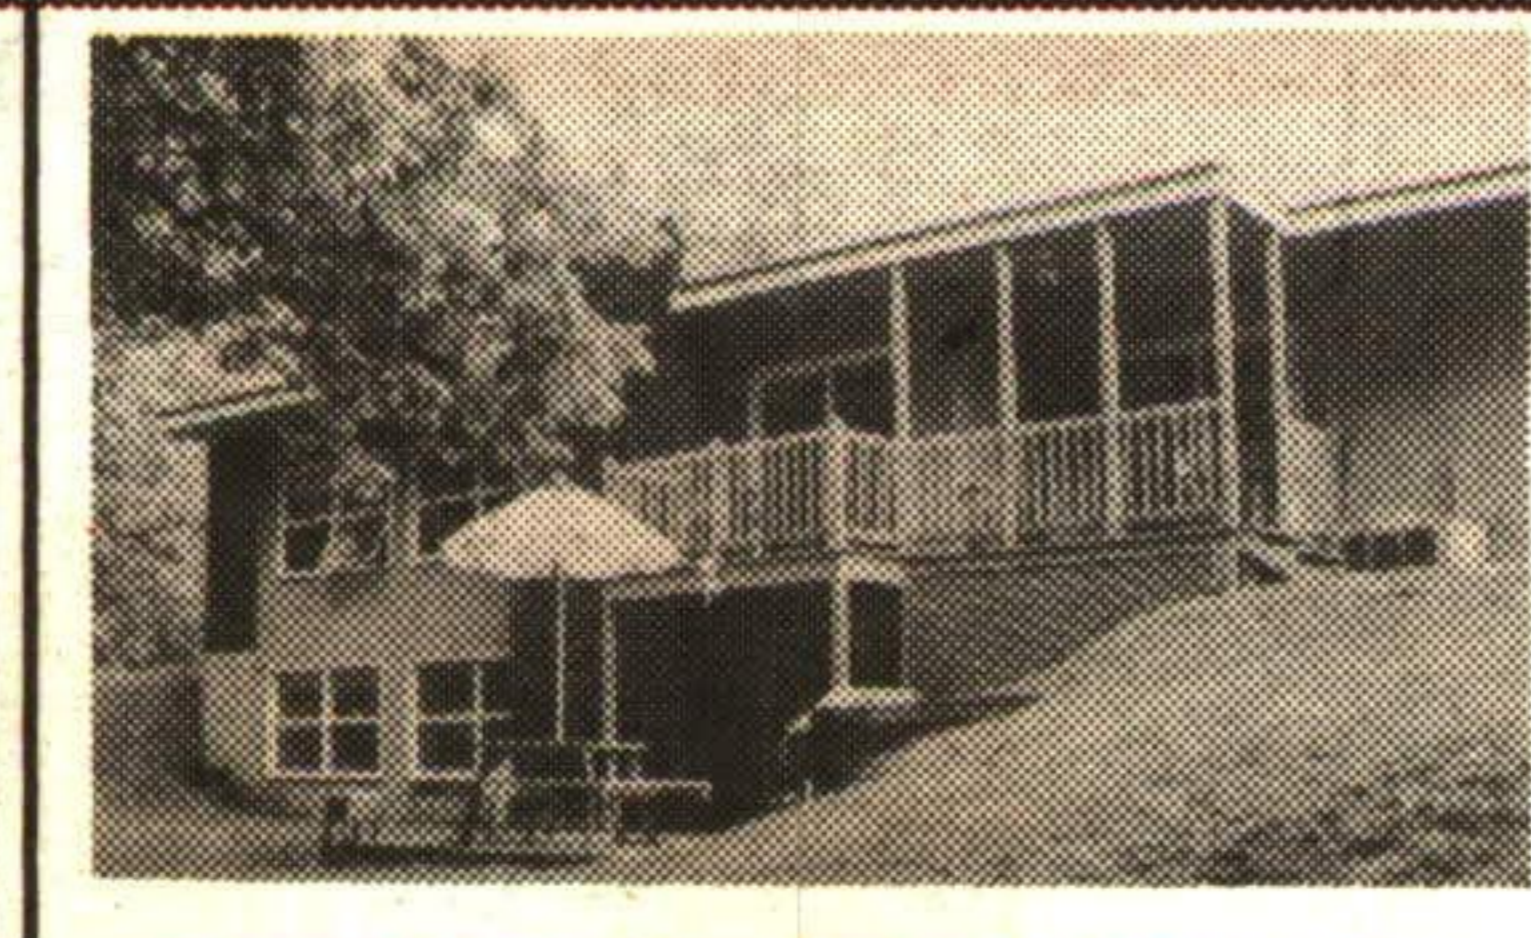

FORKS OF THE CREDIT $264,000
Don't Drive By - See the pine kitchen, the walkout from the lower level, the 2 fireplaces, the fabulous lot. CON95