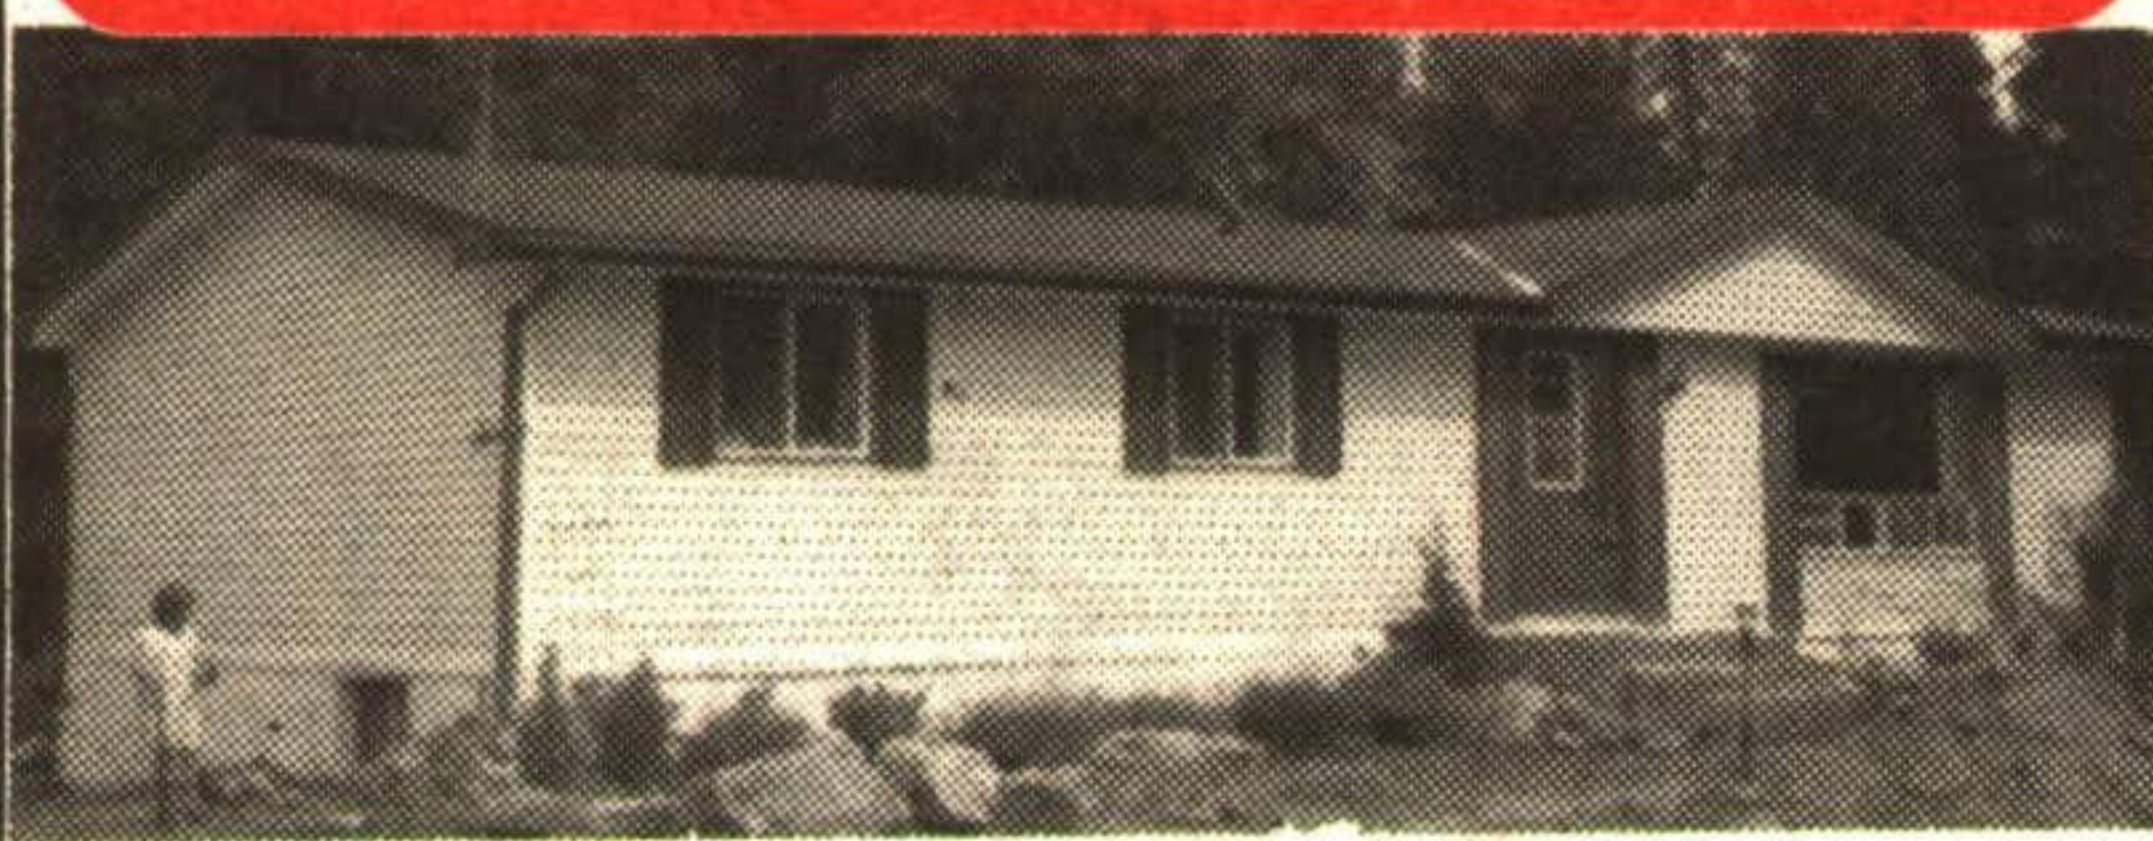

Flowing stream, 5 acre clear, close to 401 & GO Train, 3 bedrooms, eat-in kitchen. Separate dining room. Only $239,900. RM065-94

KINGSMILL ON THE CREDIT