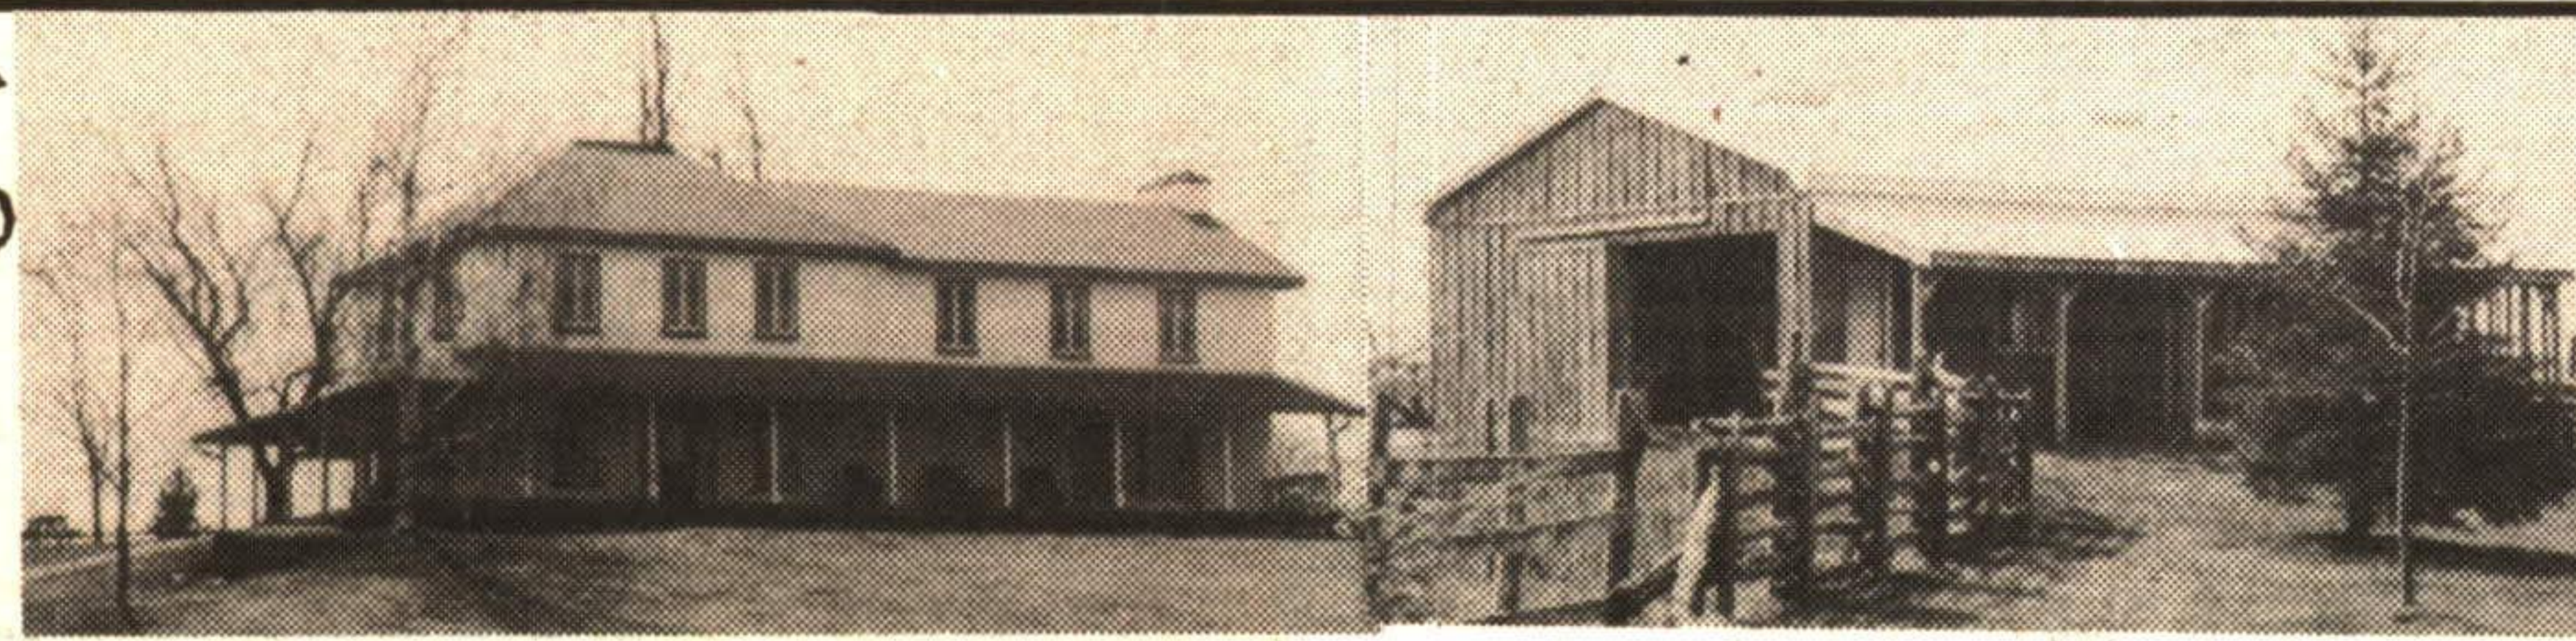

ERIN 15 ACRES - 360° VIEWS - $399,000

- Warmth of Wood
- Horse Barn & Paddocks
- Retention of Character
- 28 x 40 Utility Building
- 1995 Amenities
- Spring Fed Pond

MET95