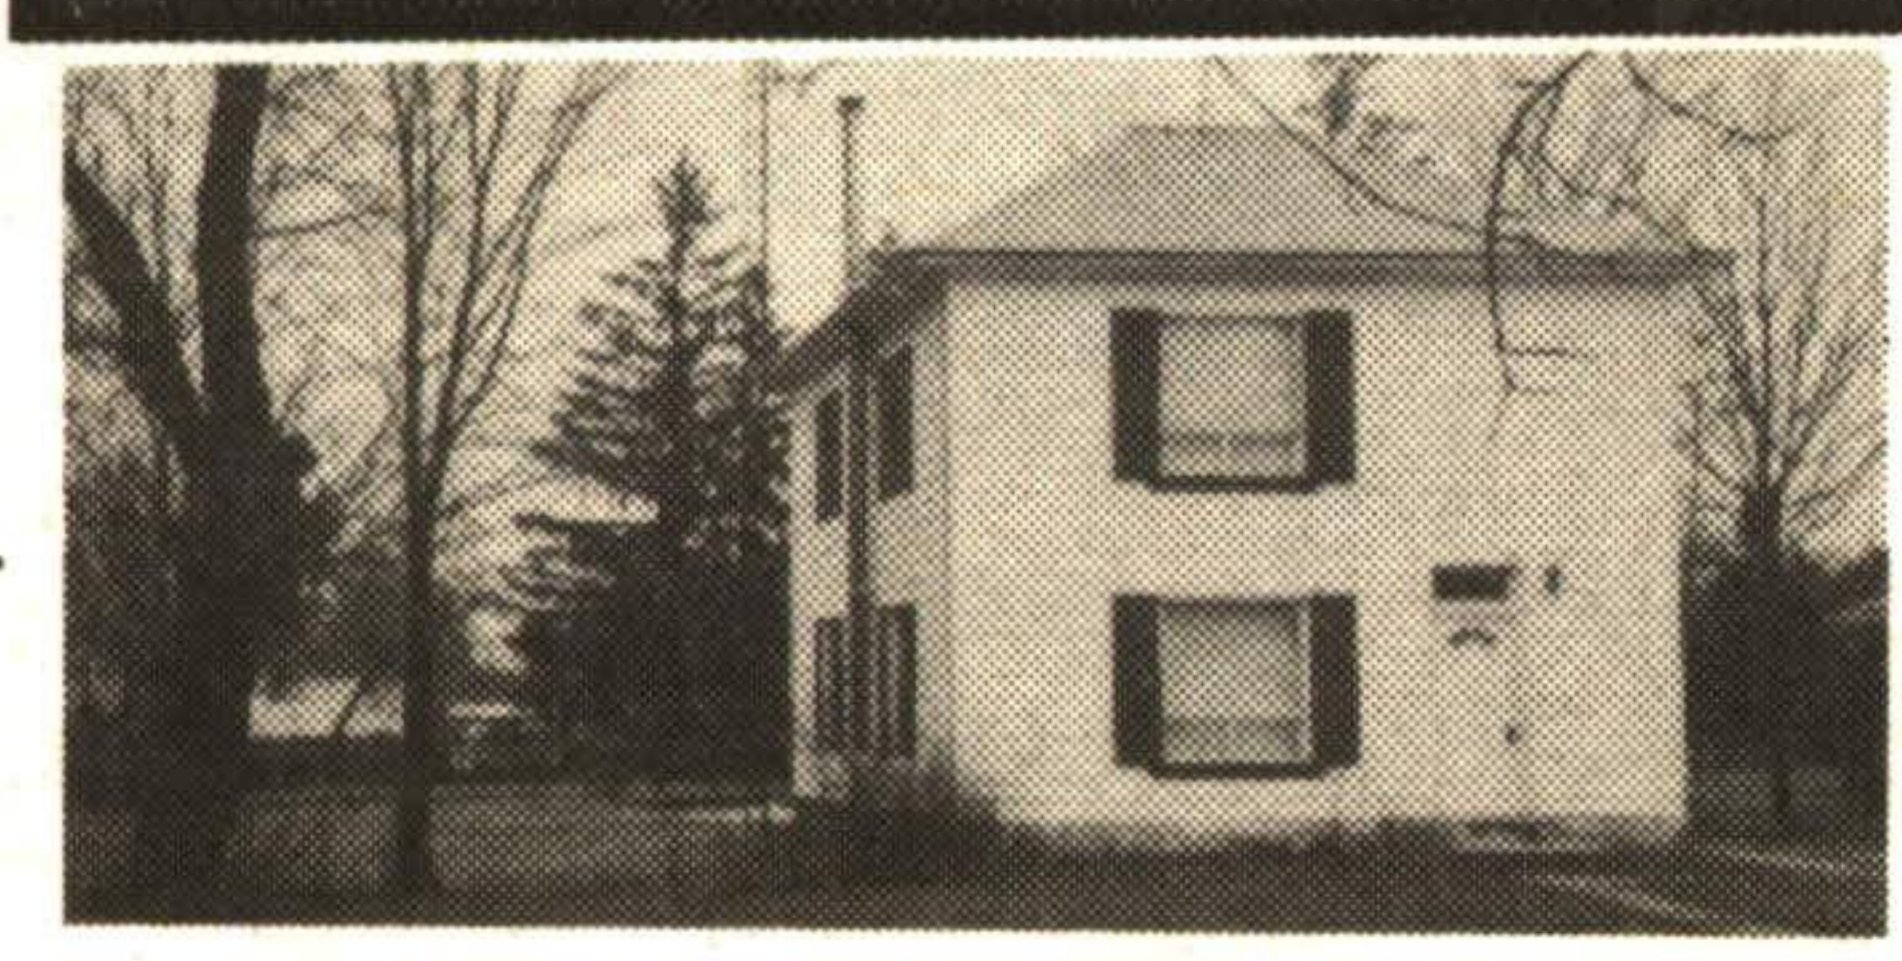

- * Warmth of Wood
- * 28 x 40 Utility Building
- * Horse Barn & Paddocks
- * 1995 Amenities
- * Retention of Character
- * Spring Fed Pond

MET95

OPEN HOUSE SUNDAY, APRIL 30 - 2-4 P.M.

15614 McLaughlin Rd., Inglewood (North of Olde Base Line)
4 bedrooms - completely redone on fabulous lot. Solarium.

CAR95

CALL MARTHA

ERIN - PRICED RIGHT

- * \$144,000 - \$525 month current income
- * Large Lot - Duplex
- * Bigger than it looks

SUM95

ERIN SOUTH - 96 ACRES - CENTURY - \$450,000

- * 5 Bedrooms
- * Pond & Bush & Field
- * 2 Barns
- * Country Pine Kitchen
- * Indoor Exercise Pool
- * Superb Land

DIG95

EXECUTIVE REQUIRED ROCKWOOD \$399,000

- * Extended family welcome
- * Understated Elegance
- * Everything Is Here

MAC95

CALL MARTHA

ERIN - 58 ACRES - STORY BOOK SETTING - \$339,000

- * Bigger than it looks
- * Family room overlooking pond
- * Oak kitchen