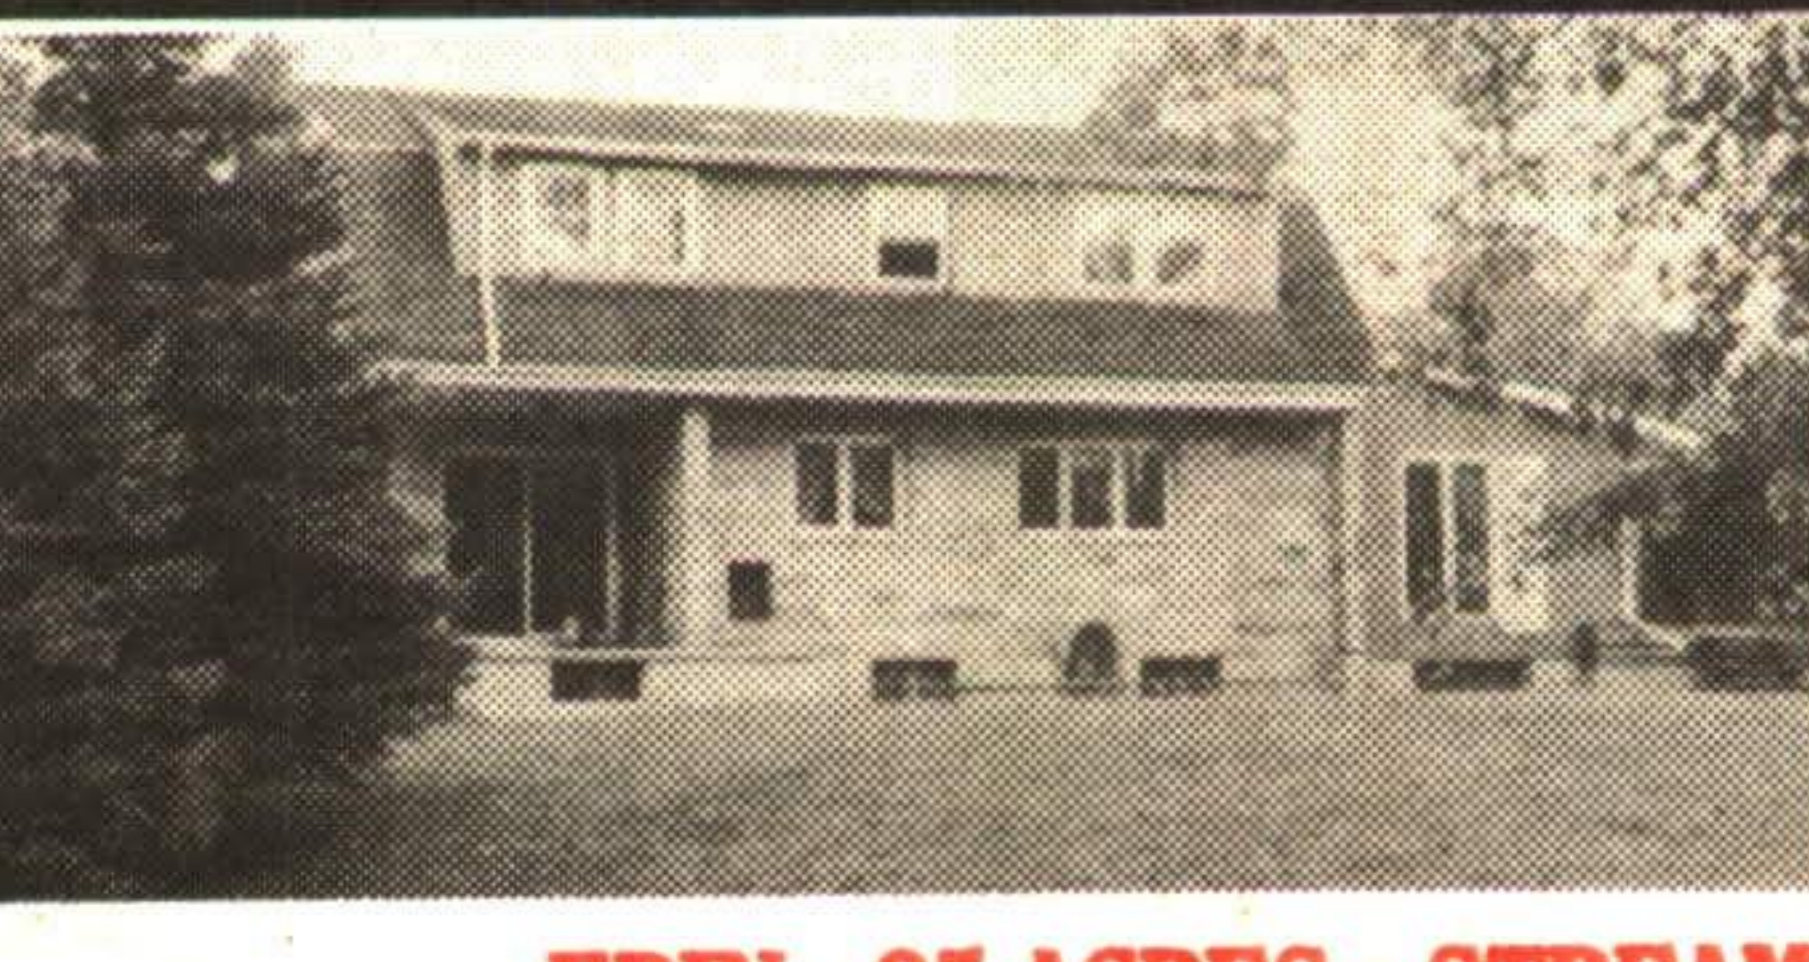

ERIN - 25 ACRES - STREAM, POND, BUSH - $259,000

- Main floor family room
- Ultimate privacy
- Barn & paddocks
- Bright & spacious