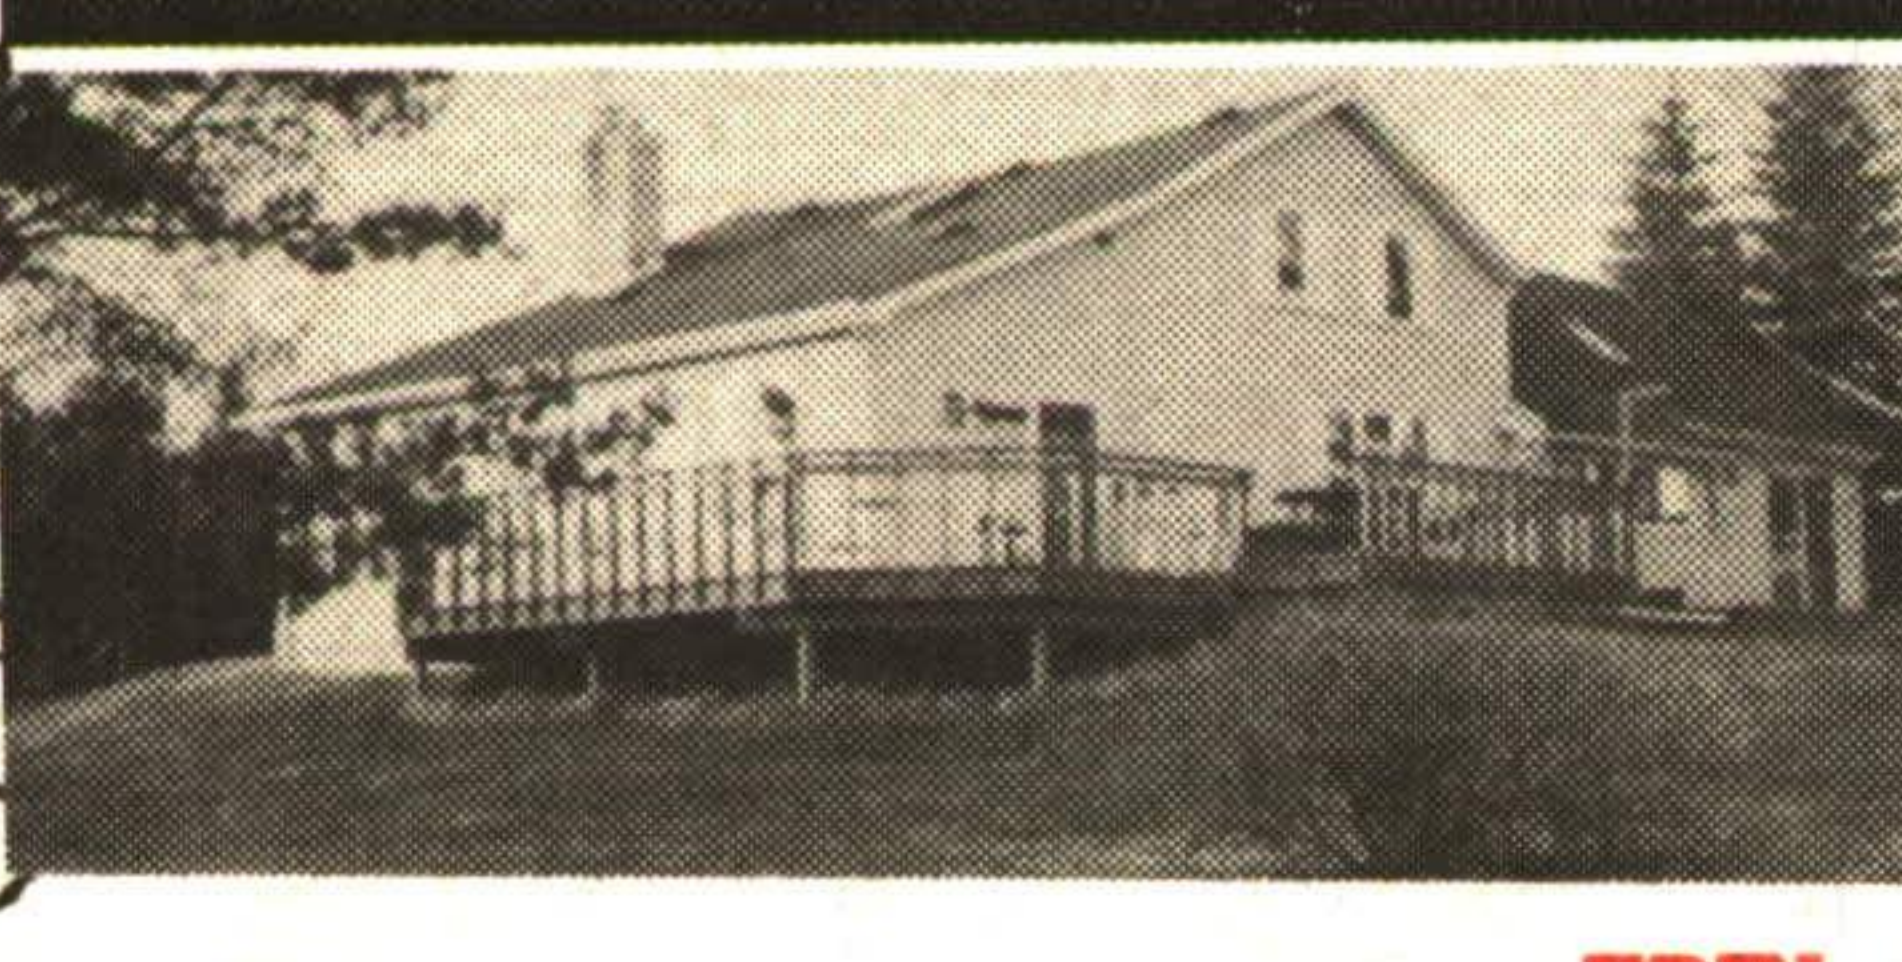

CAR95

CALL MARTHA

ERIN - PRICED RIGHT

- * \$144,000 - \$525 month current income
- * Large Lot - Duplex
- * Bigger than it looks

SUM95

ERIN SOUTH - 96 ACRES - CENTURY - \$450,000

- * 5 Bedrooms
- * Pond & Bush & Field
- * 2 Barns
- * Country Pine Kitchen
- * Indoor Exercise Pool
- * Superb Land

DIG95

EXECUTIVE REQUIRED ROCKWOOD \$399,000

- * Extended family welcome
- * Understated Elegance
- * Everything Is Here

MAC95

CALL MARTHA

ERIN - 58 ACRES - STORY BOOK SETTING - \$339,000

- * Bigger than it looks
- * Family room overlooking pond
- * Oak kitchen

ROW5

CALL MARTHA

MISSISSAUGA - GREAT BEGINNINGS \$147,000. Open concept, fireplace, ceramics, ensuite, huge eat-in kitchen.

PAUL95

FORKS OF THE CREDIT 2.5 ACRES - \$279,000

2 fireplaces, family room & den, southerly views, wonderful woods.