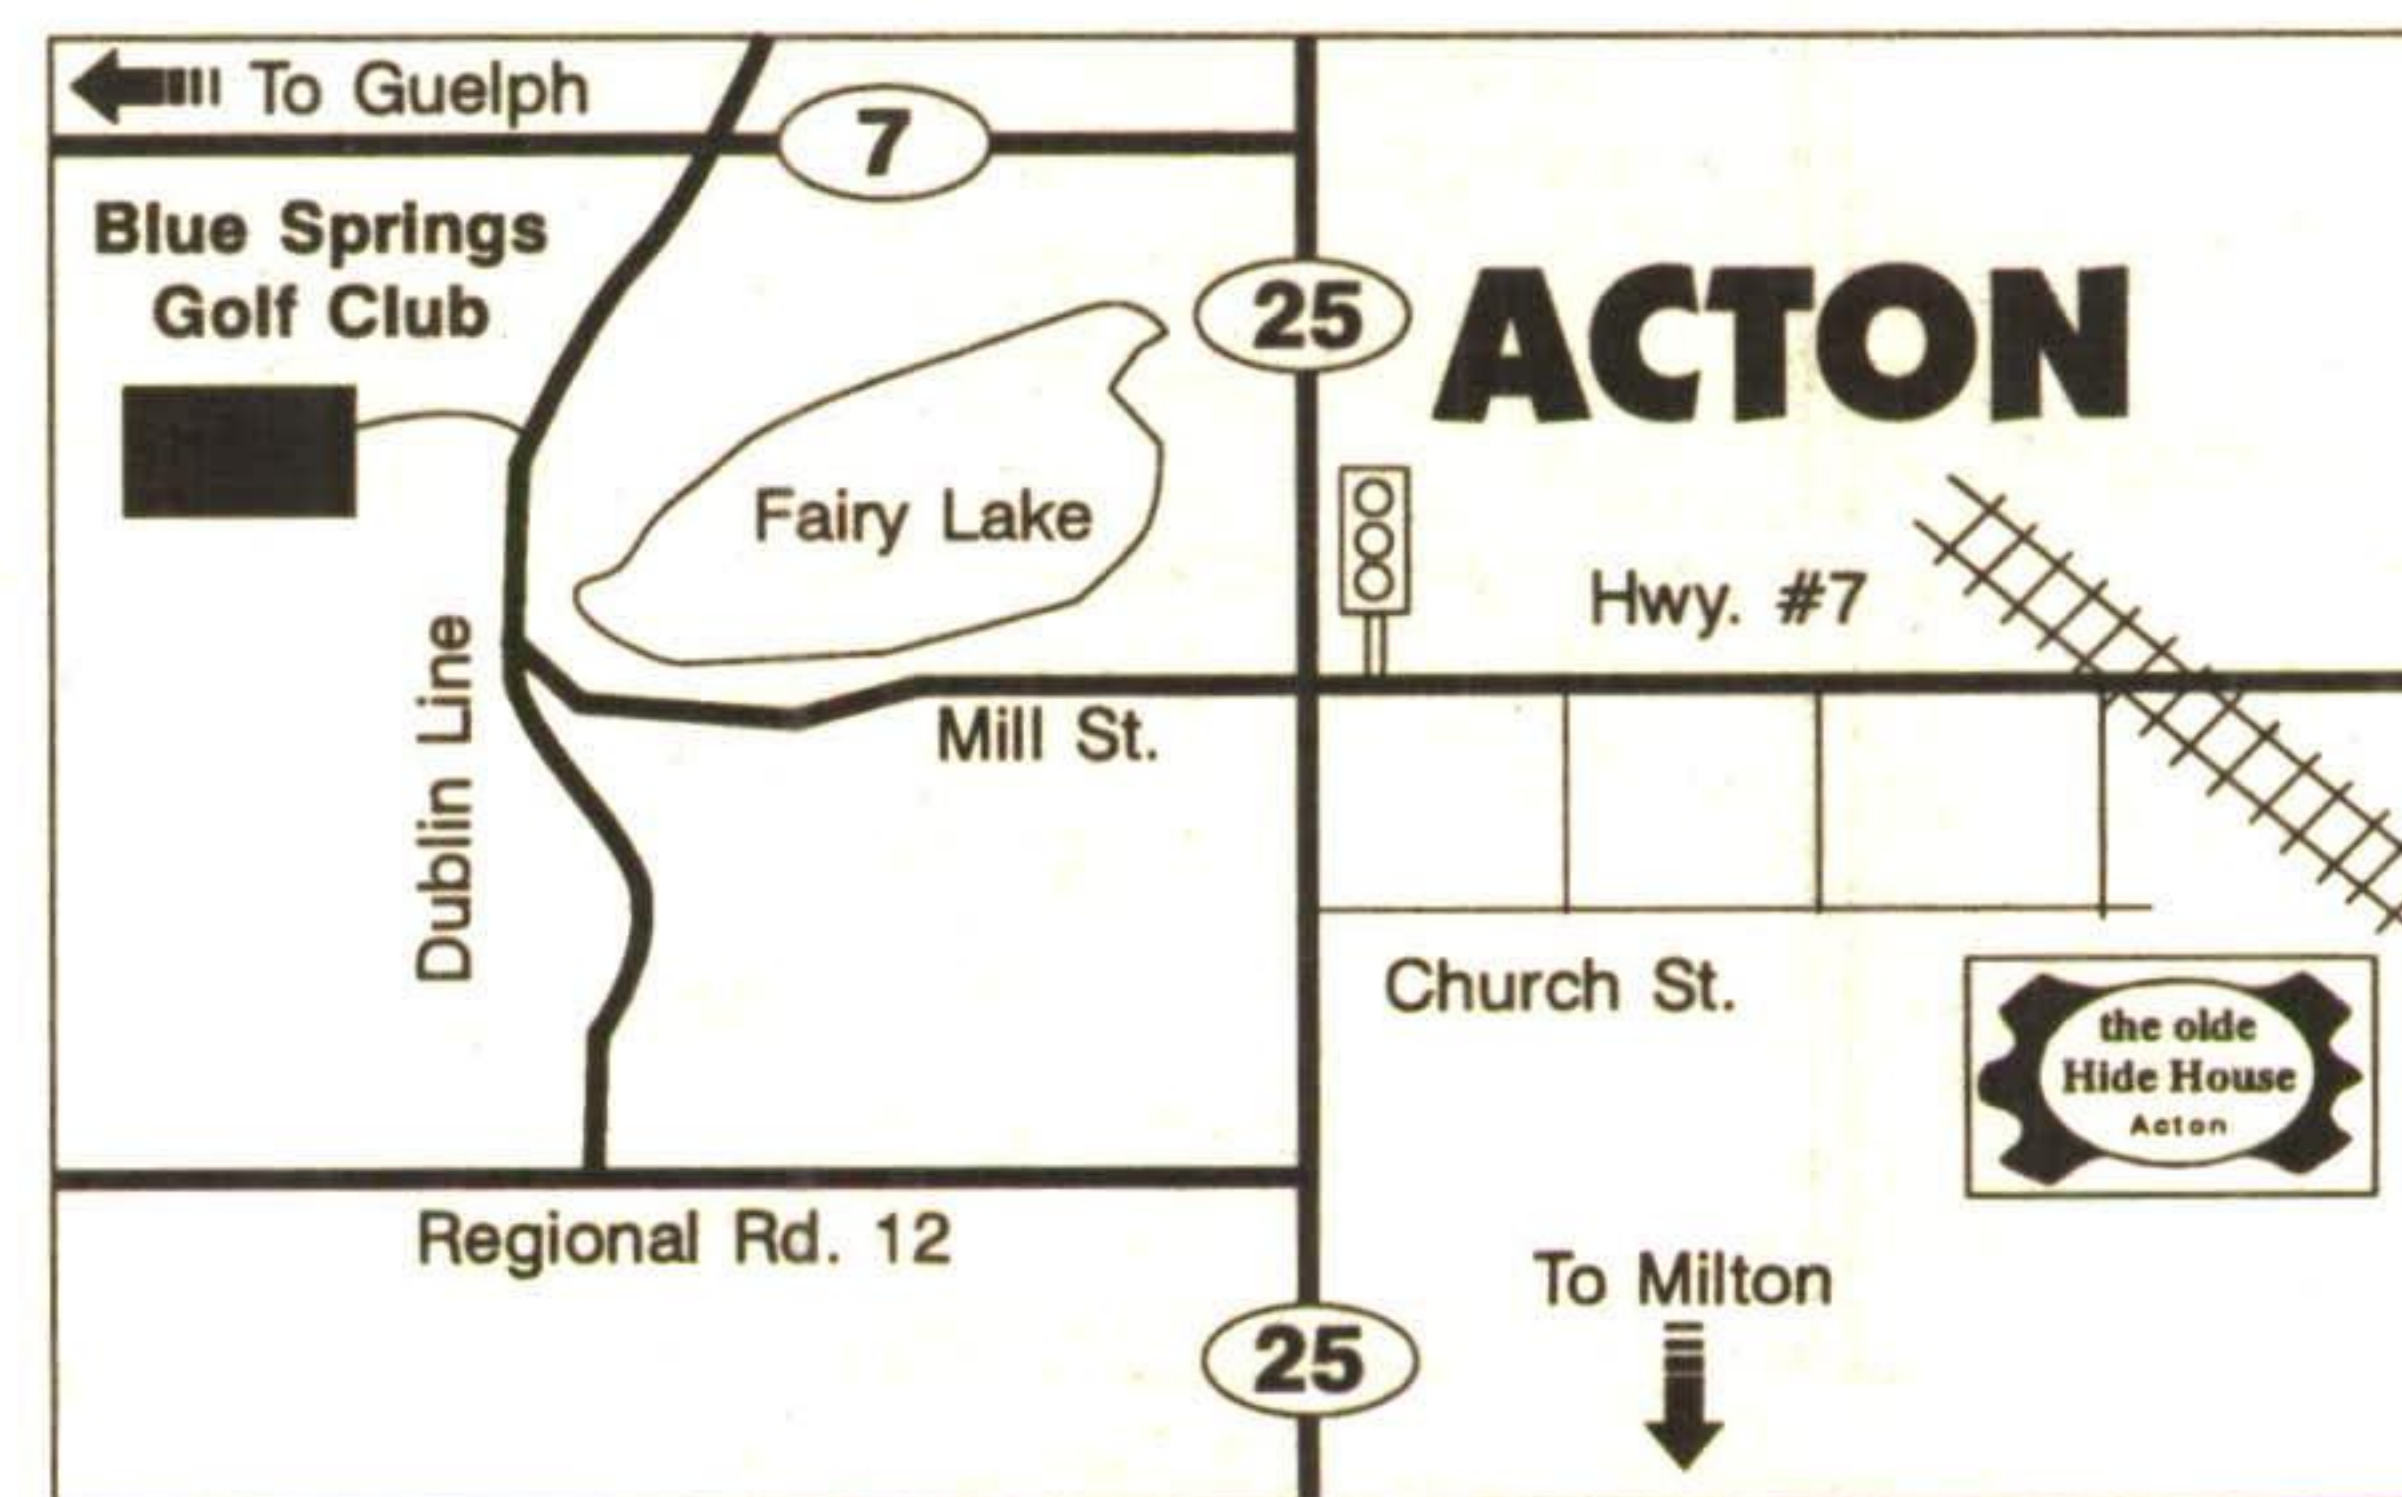

# BLUE SPRINGS GOLF CLUB

SEMI - PRIVATE

*Home Of The Canadian P.G.A.*

*Now Available  
At Great Savings...*

*Featuring:*

- ✱ Tournament and Corporate Services.
- ✱ Fully Transferable Individual and Corporate Memberships.
- ✱ Variety of Golf Instructional Programs.
- ✱ Shelley Woolner's Golf Academy.
- ✱ Mulligan's Grill Fully Licensed Dining Room, Lounge and Patio.
- ✱ Green Fee Packages for our 18 hole Turtle Lake Championship Course.
- ✱ Full Seasons Pass on our 9 hole Trillium Par 3 Course.
- ✱ Spring Season Green Fees in effect until May 19th.

*Blue Springs Golf Club is located on Dublin Line which is accessible by Hwy. #7 or Regional Road 12 or Mill Street.*

**For Information or  
Tee-Time Reservations, Call  
(519) 853-0904**