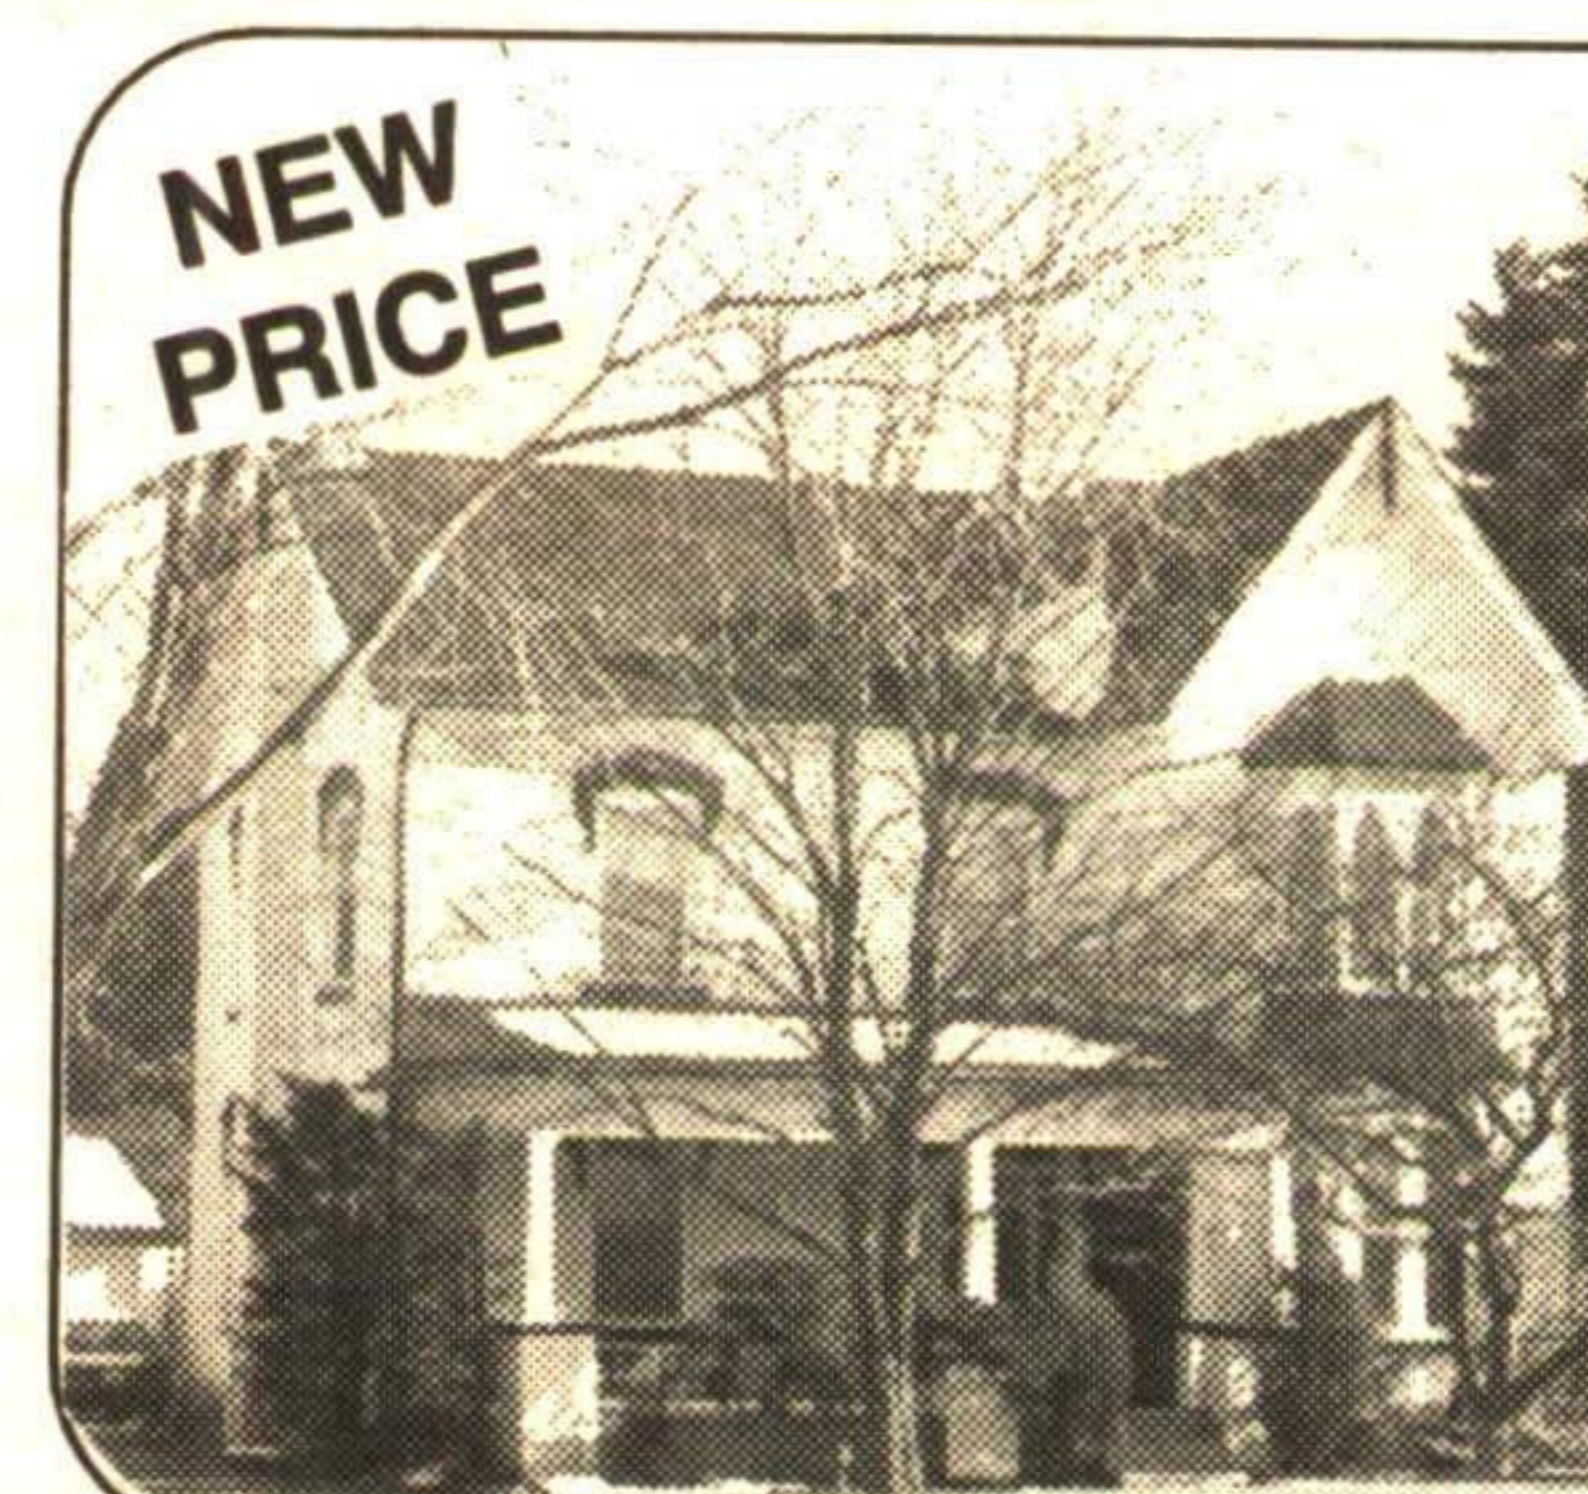

Paradise in Georgetown is what you'll find on this beautiful ravine property. The lot is 60' x 150' with pretty view of the outdoors. 3+ bedrooms, main floor family room plus basement with walkout. \$214,900. Call for more details. **KATHY MONCKTON*** KM047-95

NEW PRICE

Once Upon A Time ...

You'll fall in love with this gorgeous circa 1879 Victorian home. One of Georgetown's first family homes. Warm wood floors, roaring fireplace, cozy kitchen. Offers 3 bedrooms and a double car garage. Many possibilities. Listed at only \$199,000. For more info call **KATHY MONCKTON*** 874-3051. KM399-94

NEARLY NEW!

Pretty 3 bedroom home backing onto greenbelt. Approximately 1200 sq. ft. Basement has walkout. Priced at \$159,900. Don't delay - this should not last. Please call **KATHY MONCKTON*** KM131-94