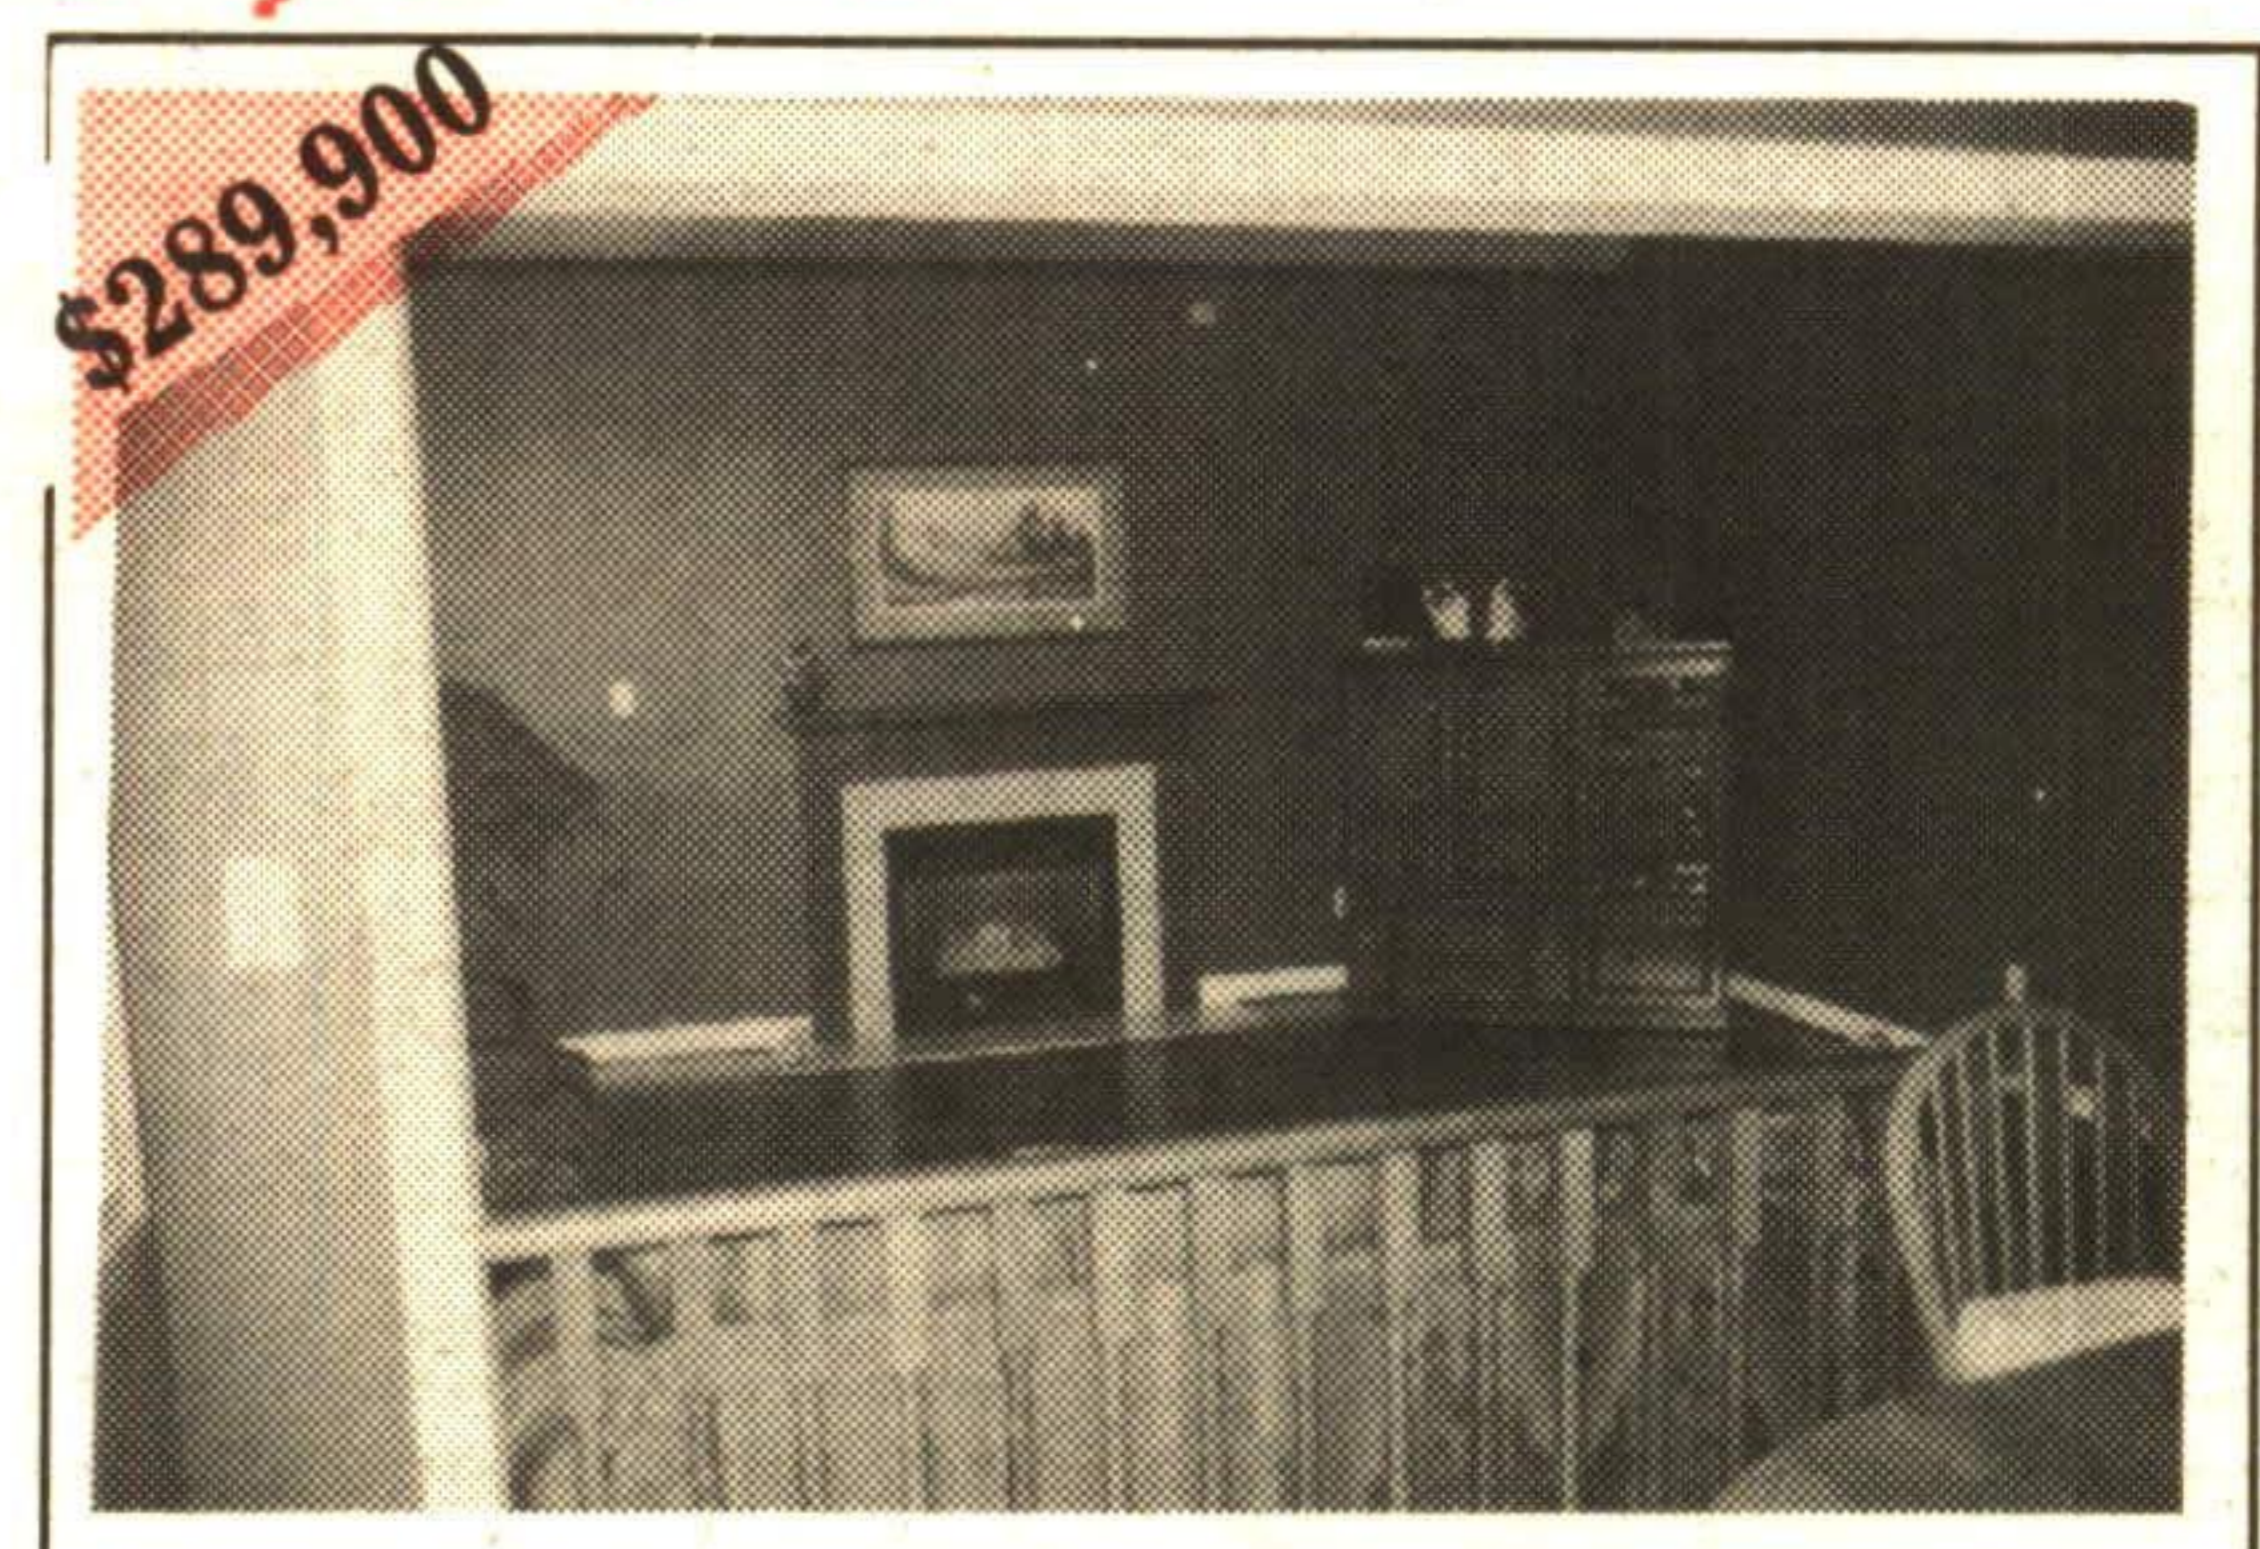

PARKSIDE ESTATES

Luxury Living in the "PARK AREA"

Starting from \$229,900

The Spruce 2904 sq. ft.

Oak Stairswith Ceramic Foyer

The Great Room

ALL THE FEATURES YOU ARE LOOKING FOR:
Oak Stairs & Rails; Casement Windows; Ceramic Floors;
All Clay Brick; Gas Fireplace

Paradise in Georgetown is what you'll find on this beautiful ravine property. The lot is 60' x 150' with pretty view of the outdoors. 3+ bedrooms, main floor family room plus basement with walkout. \$214,900. Call for more details. **KATHY MONCKTON*** KM047-95

NEARLY NEW!

Pretty 3 bedroom home backing onto greenbelt. Approximately 1200 sq. ft. Basement has walkout. Priced at \$159,900. Don't delay - this should not last. Please call **KATHY MONCKTON*** KM131-94