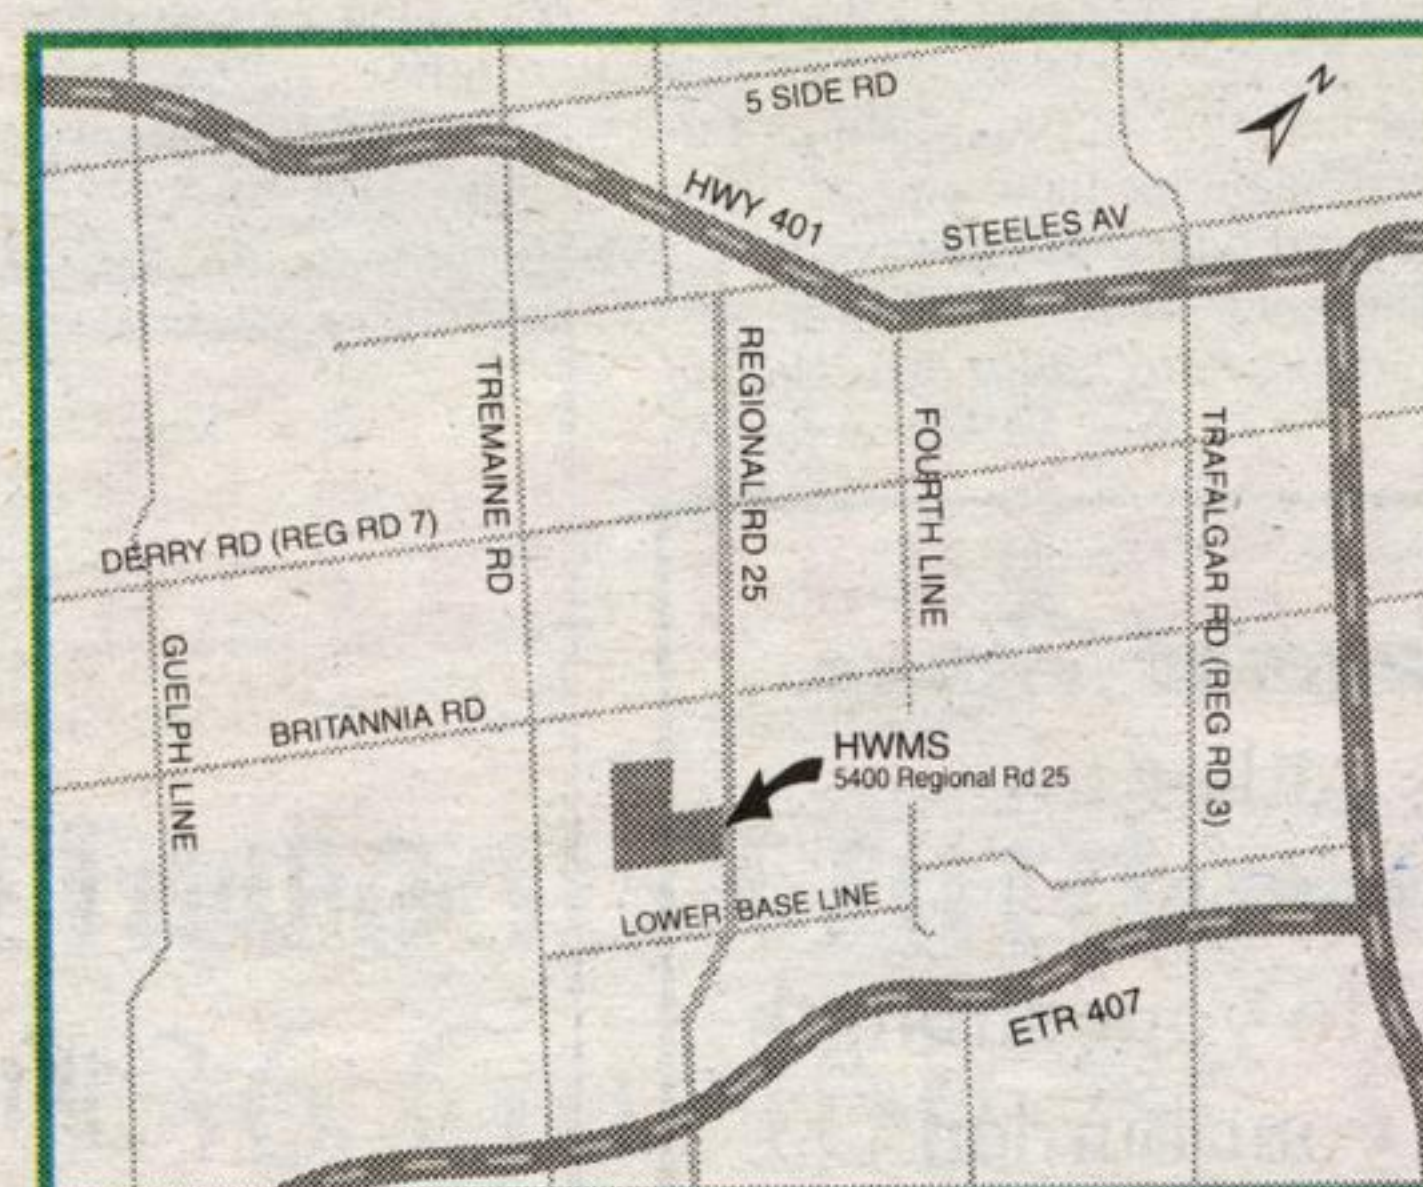

HWMS

5400 Regional Rd. 25, Milton
Open: Monday - Saturday
8:00 a.m. - 4:30 p.m.

Closed every Sunday and the following Holidays:

- New Year's Day
- Good Friday
- Easter
- Victoria Day
- Canada Day
- Civic Holiday
- Labour Day
- Thanksgiving
- Christmas Day