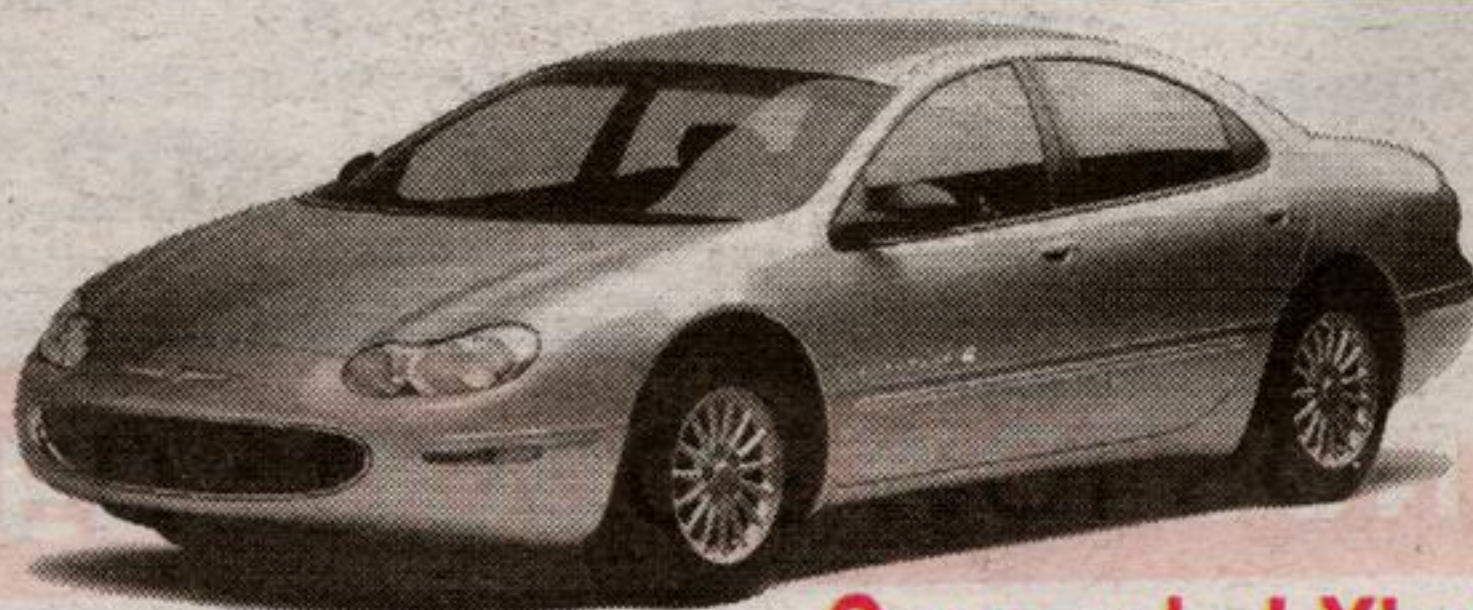

Concorde LXi with Luxury Touring Group

LXi with Luxury Touring Group and no charge power sunroof: • 3.5 litre 234 horsepower SOHC 24 valve V6 engine • Leather faced 8 way power driver's seat • 17 inch chrome wheels • fog lamps. • AM/FM/CD with 120 watt amplifier and steering-wheel controls • Four-wheel disc brakes with ABS • Sentry-Key® theft deterrent system and Security Alarm system.