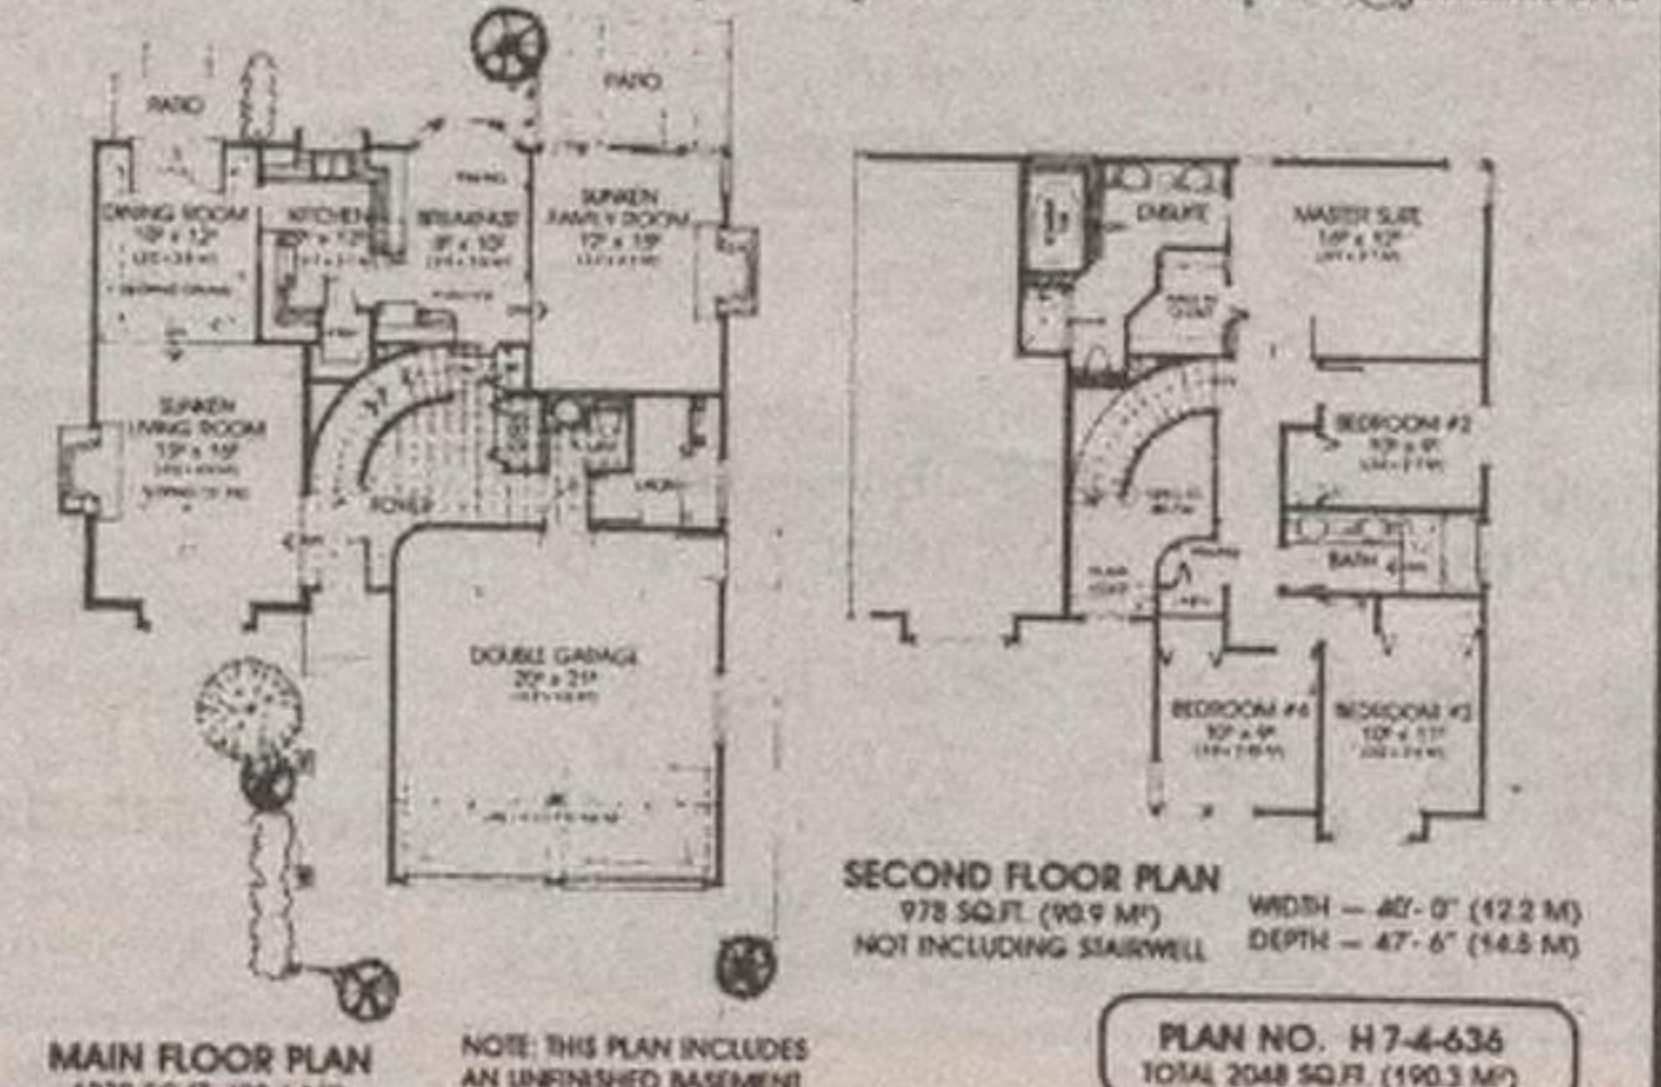

PETER ZIONS CONSTRUCTION LTD.
"Complete Home Packages Available"
- A Family Building Tradition Since 1964
519-853-2464

R & R Company
Garage Doors
Electric Openers
Windows, Entrance Doors, Storm Doors, Patio Doors
SALES, SERVICE & INSTALLATION
519-853-2114

FLOORING & INTERIORS
Home Design Centre
Paints • Wallpaper
Carpet • Vinyl • Ceramic Tile
• Hardwood Flooring
• Windows Blinds & Shutters
• Full Kitchen & Bath Renovations
VISIT OUR SHOWROOM
130 Mill St. E., Acton
853-4577
853-1190
Financing available O.A.C.

Leathertown LUMBER
264 Main St. N., Acton
"We have everything you need to do the job right."
• Treated Lumber • Plywood
• Trim • Mill Work
• Plumbing • Electrical
• Hardware • Windows
• Doors • Drywall, etc.
STED Paints
HOURS: Mon-Fri 7-6 Sat 8-4
853-1970

ADVANCED 2000 WATER EXPERTS LTD.
Customized Machines For Problem Well Applications
• Water Softeners
• Purifiers - Reverse Osmosis
• Distillers • Iron Filters
• Organic Filters • Ultraviolet
• Purchase - Lease-To-Own
Healthy water is our future
"Trust The Experts"
Call Janis or Roland Holley
853-4947

ROCKWOOD FAMILY CHIROPRACTIC
Dr. Tim Peloso BSc(HK), DC
Manual treatment for care and prevention of nerve, muscle, bone & joint pain.
Happy Easter from Dr. Tim & Daphne
Evening & Saturday appointments available.
118 Alma Street (Highway 7 & Main St.) Rockwood
(519) 856-2624

Blue Springs Flower & Gift Shop
Florist Quality...
Hydrangeas, Calla Lilies and Easter Lilies
Tropical and Flowering Plants
Fresh Cut Flowers, Easter Bouquets
Giftware and Plush Toys
Easter Holiday Hours
Open Good Friday 10 a.m. ~ 3 p.m.
Saturday 9:30 a.m. ~ 5 p.m.
Easter Sunday 10 a.m. ~ 3 p.m.
46 Mill St. E., Acton **853-0800**