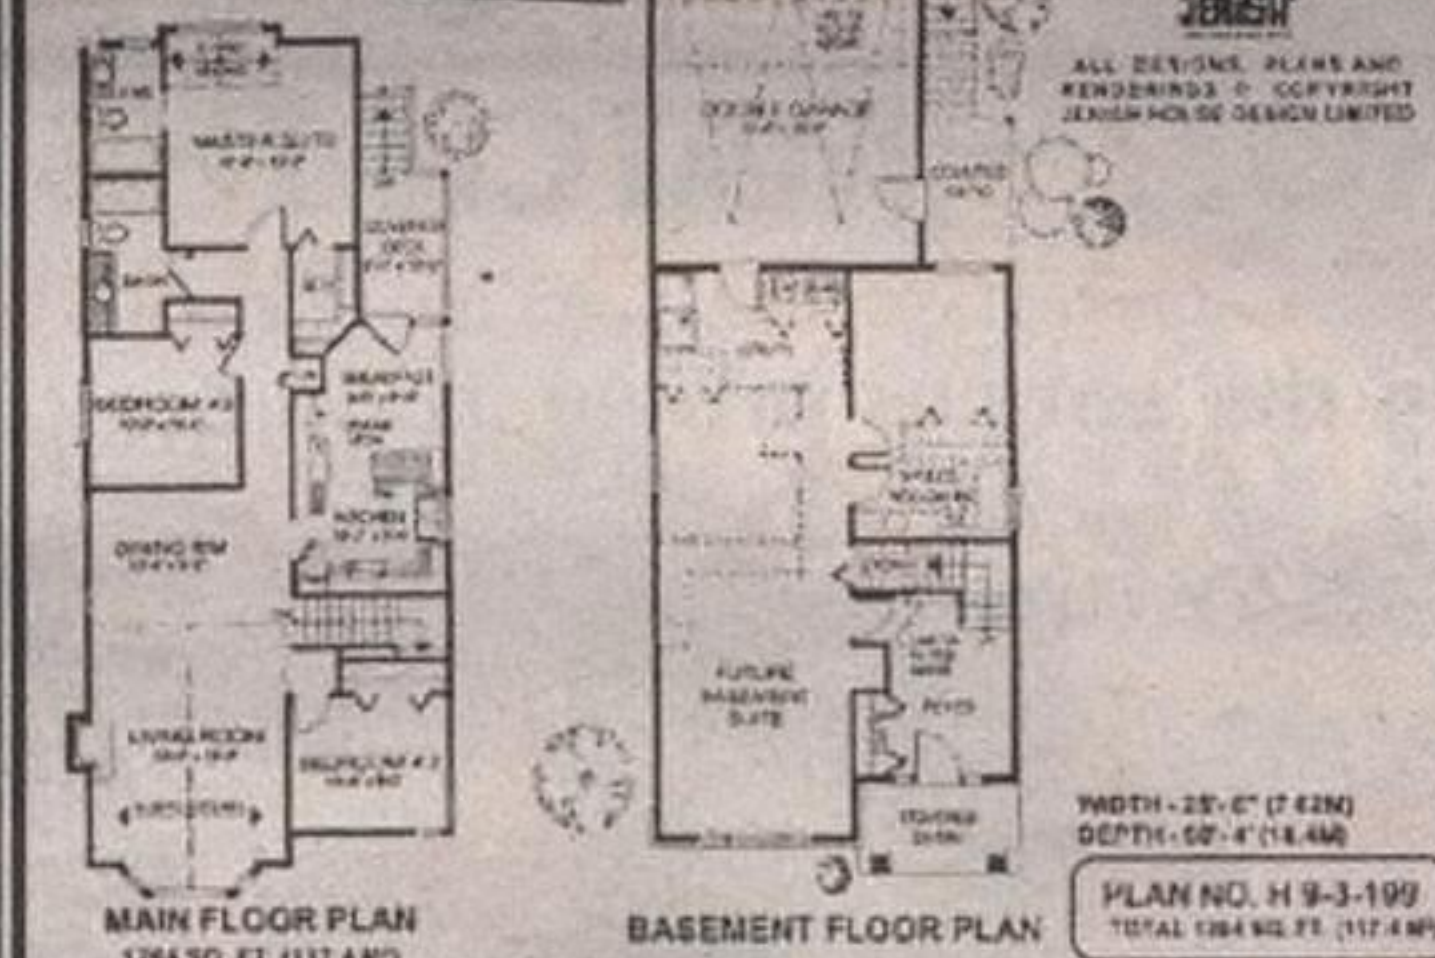

"Home of the Week" YOUR BUILDING EXPERTS

Design for a narrow lot

ing guests. A gas fireplace, sloping ceiling and bay window combine to add comfort and character to the room.
 Across the hallway from the dining room, the kitchen has a pantry and plenty of countertop space, a useful phone desk and a breakfast area that opens to a covered deck.
 A sloping ceiling and a bayed window turn the master suite into something out of the ordinary. A walk-in closet has plenty of room for his-and-her clothes and a three-piece ensuite is tucked neatly off one side of the bedroom.
 A three-piece main bathroom is located next to bedroom No. 2 and the third bedroom is located at the front on the house.
 The double garage is hidden from view at the rear with a side door from the covered patio and direct access to the house through the laundry and utility room.
 Roughed-in plumbing has been supplied on the lower level to allow for a future basement suite, if desired. The house is 25 feet wide and 60 feet, 4 inches deep with 1,264 square feet plus the unfinished basement area.
 Plans for design H 9-3-199 are available for \$341 (set of 5), \$407 (set of 8), and \$490 for a super set of 10. Please add \$25.00 for Priority courier charge. Also add 7% GST to both the plan price and postage charges.
 Our NEW 32nd Edition of the Home Plan Catalogue containing over 300 plans is available for \$11.50 (including taxes, postage and handling). Make all cheques and money orders payable to "Home Plan of the Week" and mail to: HOME PLAN OF THE WEEK, c/o The New Tanner, 336 Columbia Street, New Westminster, BC V3L 1A6. or see our web page order form on: <http://www.jenish.com> and e-mail your order to: homeplans@jenish.com