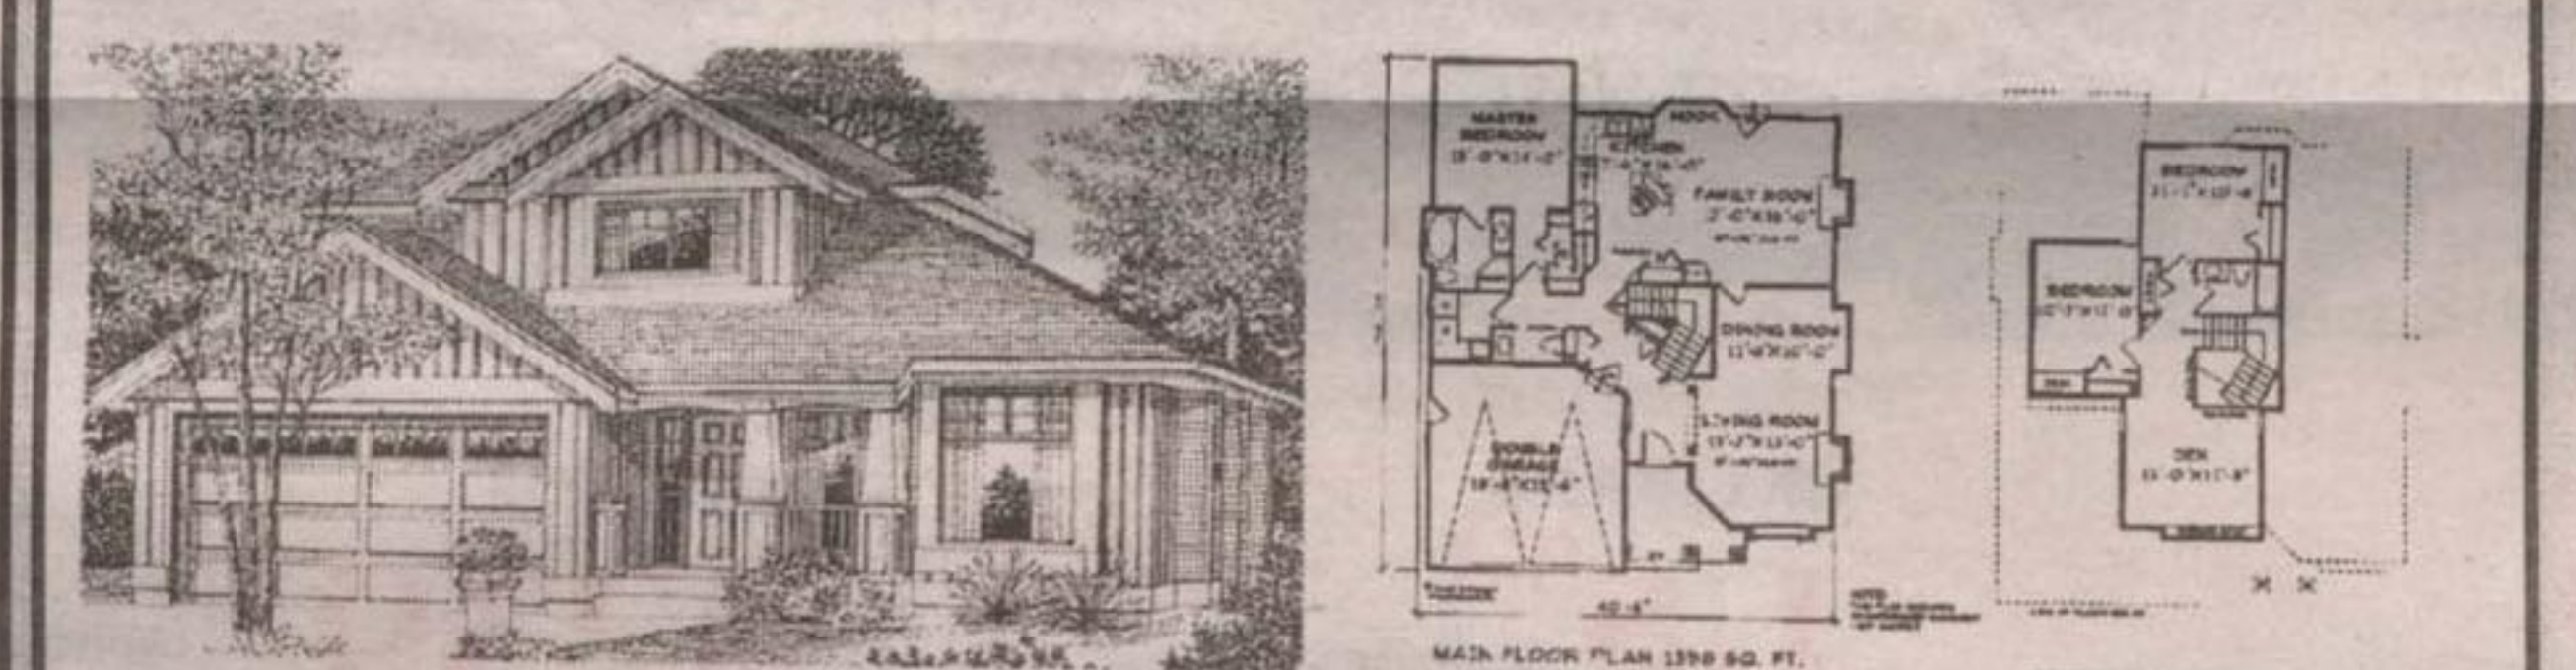

ATTENTION INTERNET USERS - unlimited access, only $15.95. Great local service & support from SURF THE NET 873-2602. (30)

APL ACTON PRECAST CONCRETE LTD.
Quality Concrete Products Since 1963

- SEPTIC TANKS & WATER CISTERNS
- PVC SEWER PIPE
- WELL TILES & CULVERTS
- TRANSFORMER BASES
- STEPS & PORCHES
- YARD & PATIO PRODUCTS

519 853-1529

Leathertown LUMBER

264 Main St. N., Acton
"We have everything you need to do the job right."

- Treated Lumber
- Trim
- Plumbing
- Hardware
- Doors
- Plywood
- Mill Work
- Electrical
- Windows
- Drywall, etc.

HOURS: Mon-Fri 7-6 Sat 8-4
SICO Paints 853-1970

G & S EXCAVATING LTD.

Snow Plowing & Removal
Licensed Septic Systems
Sand & Gravel
Topsoil
Ponds
Basements/Foundations
FREE ESTIMATES
R.R.#2 Acton **853-2515**

G. W. WOODWORKING

20 years of experience
Commercial • Residential

- Design & Manufacture
- Installation
- Kitchens, Vanities, Bars, Wall Units
- Specializing in Custom Kitchens
- 3D Computer Design Layout

Free Estimate
COME VISIT OUR SHOWROOM
348 Guelph St, Unit 15
Georgetown
877-9796

GUELPH & ACTON UPHOLSTERY

Earl Jensen
Serving Acton & Rockwood Area

Recovering Furniture - Antique & Modern.

Please call for a **FREE** estimate in your home or visit our **FABRIC SHOWROOM** at 303 Victoria Rd. N. GUELPH (Corner of Speedvale)

Or call 824-0533 (local call)
Free pickup and delivery

"The Home of the Week"
YOUR BUILDING EXPERTS

Stylish home suits contemporary tastes

Proportion and balance describe this attractive Neo-Traditional style home, which features a double gable upper floor outcropping set well within the main hip roof. A covered entry veranda with tapered wood posts offers a warm classical welcome. Decorative columns and archway frame the entrance to a stylish living/dining room which boasts a 9'-0" ceiling and feature windows. An open plan for the kitchen and family room creates a country kitchen style atmosphere complete with a cosy gas fireplace. The master bedroom, conveniently situated on the main floor, boasts a walk-in closet and a four piece ensuite. Upstairs, both bedrooms are a good size. An open den provides an ideal study room or home office.

An unfinished basement awaits your own creative touch. Plans for U-1135 may be obtained for $425.00 for a package of five complete sets of working prints and $35.00 for each additional set of the same plan. Allow $20.00 extra to cover the cost of courier. (Add 7% GST to plan total plus postage and handling.) This is one of our new designs. Many innovative plans are now available in our NEW catalogue: Two Storeys under 2000 sq ft, which is available for $8.51 including postage and handling and GST. Please make all cheques, money orders, and Visa or Mastercard authorizations payable to The New Tanner Plan of the Week, 13659 - 108th Ave., Surrey, B.C. V3T 2K4.

DECKSTER
Custom Decks & Fences

10 Years Experience
BUILT TO SUIT YOUR NEEDS
CALL FOR A QUOTE TODAY

905 877-0851
ALL WORK GUARANTEED

BEATON ROOFING

FREE ESTIMATES with Written Guarantee

- Residential
- Commercial
- Industrial
- Air Conditioner
- Curb Installations
- Tar & Gravel
- Shingles

serving: Wellington County & Halton Hills
(519) 856-9784

Lakeview FLOORING & KITCHENS
Home Design Centre

Paints • Wallpaper
Carpet • Vinyl • Ceramic Tile
• Hardwood Flooring
• Windows Blinds & Shutters
• Full Kitchen & Bath Renovations
VISIT OUR SHOWROOM

130 Mill St. E., Acton
853-4577
853-1190
Financing available O.A.C.

AUCTION SALE

For Mrs. Isabel Murray
Of Acton, Ontario

10:30am
Saturday, May 27th, 2000

#14212, 1 mile north of Regional Road #25 (formerly #25) House on West Side

Antiques, Furniture, Plate Collection,

Appliances, 2 riding Lawn Mowers, MH 44 (1953) Tractor, Tools, Misc.

Terms and Conditions: Cash or cheque with proper I.D. day of sale. Owner and Auctioneer will not be responsible for any accident or loss on day of sale.

★★★ Lunch Booth ★★★

Auctioneer: **KEVIN MCARTHUR**
Erin, Ont. 519-927-5131

PETER ZIONS CONSTRUCTION LTD.
"Complete Home Packages Available"
A Family Building Tradition Since 1964
519 853-2464

R & R Company

Garage Doors
Electric Openers
Windows, Entrance Doors,
Storm Doors, Patio Doors

SALES, SERVICE & INSTALLATION

Contact Gary
519-853-2114

ASBUILT CLIMATECARE.

We care about your Comfort

- Air Conditioning
- Heating
- Fire Places

877-8023
SALES • SERVICE
INSTALLATION