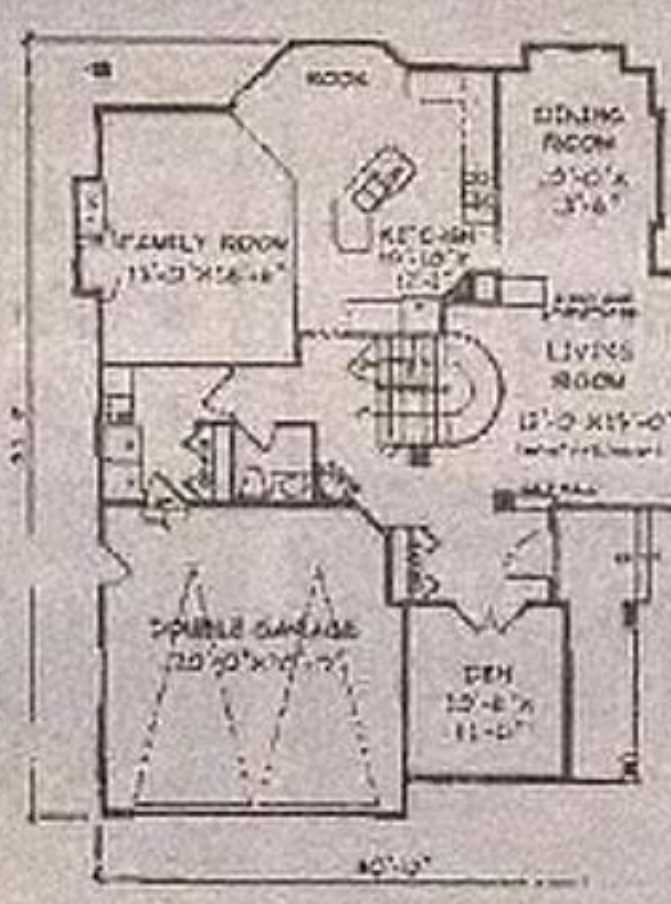

"The Home of the Week"

YOUR BUILDING EXPERTS

Neo-Heritage Design for Corner Lot

This design combines elements of the time honoured heritage style with contemporary features to create what is commonly referred to as the "Neo-Heritage" look.

A main hip roof boasts gable accents. The exterior cladding is a combination of horizontal siding and vertical board and batten. Stone accent veneer enhances the front and street facing façade, as well as the decorative column on the covered veranda.

French doors lead into a den which is just inside the front entrance. Feature windows on the front and side provide plenty of natural light for this potentially ideal home office. Decorative columns frame the entrance to the living room which also boasts a 10'-6" ceiling height. A three way gas fireplace keeps occupants of the living and dining areas comfortable and cosy. A large open-plan design for the kitchen and family room creates a spacious area for

less formal gatherings.

An elegant curved staircase leads up to a deluxe bedroom area. The master is truly grand, featuring French doors, a large walk-in closet, and a five-piece ensuite.

Plans for U-1120 may be obtained for $485.00 for a package of five complete sets of working prints and $40.00 for each additional set of the same plan. Allow $20.00 extra to cover the cost of courier. (Add 7% GST to plan total plus postage and handling.)

This is one of our new designs. Many innovative plans are now available in our NEW catalogue: Ranchers and Ranchers with Basements, which is available for $8.51 including postage and handling and GST.

Please make all cheques, money orders, and Visa or Mastercard authorizations payable to The New Tanner Plan of the Week, 13659 - 108th Ave., Surrey, B.C. V3T 2K4.

Messages for Valentine's Day

Share your thoughts, Valentine's messages with your friends, family and business associates. Put your ideas in your own words and place them boxed in the New Tanner. Your message will appear on February 10, 2000.

HERE'S HOW TO PLACE YOUR MESSAGE

1. Write one word on each line provided. Note any punctuation between the lines (no charge for punctuation). 15 words or less $10. 25¢ each additional words (plus 7% GST).

We reserve the right to edit or reject any message deemed objectionable.

(TIP: Messages will be alphabetized, so start yours with a name to make it easier to find...)

_____

_____

_____

_____

_____

_____

_____

_____

2. Choose an eyestopper logo. Choose by number.

3. Custom Logo (Add $5)