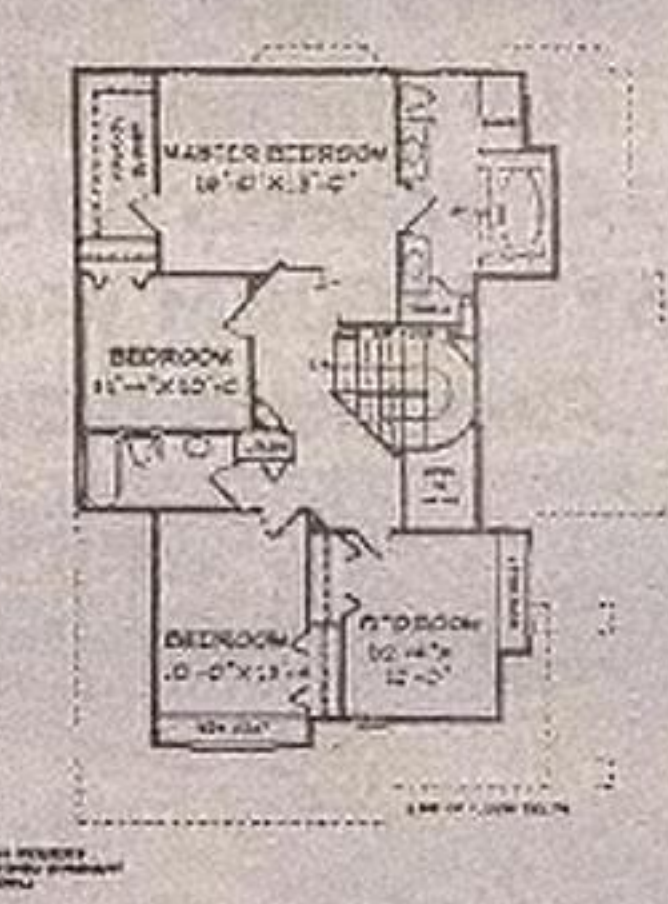

"The Home of the Week"

YOUR BUILDING EXPERTS

Neo-Heritage Design for Corner Lot

This design combines elements of the time honoured heritage style with contemporary features to create what is commonly referred to as the "Neo-Heritage" look.

A main hip roof boasts gable accents. The exterior cladding is a combination of horizontal siding and vertical board and batten. Stone accent veneer enhances the front and street facing façade, as well as the decorative column on the covered veranda.

French doors lead into a den which is just inside the front entrance. Feature windows on the front and side provide plenty of natural light for this potentially ideal home office. Decorative columns frame the entrance to the living room which also boasts a 10'-6" ceiling height. A three way gas fireplace keeps occupants of the living and dining areas comfortable and cosy. A large open-plan design for the kitchen and family room creates a spacious area for

less formal gatherings.

An elegant curved staircase leads up to a deluxe bedroom area. The master is truly grand, featuring French doors, a large walk-in closet, and a five-piece ensuite.

Plans for U-1120 may be obtained for $485.00 for a package of five complete sets of working prints and $40.00 for each additional set of the same plan. Allow $20.00 extra to cover the cost of courier. (Add 7% GST to plan total plus postage and handling.)

This is one of our new designs. Many innovative plans are now available in our NEW catalogue: Ranchers and Ranchers with Basements, which is available for $8.51 including postage and handling and GST.

Please make all cheques, money orders, and Visa or Mastercard authorizations payable to The New Tanner Plan of the Week, 13659 - 108th Ave., Surrey, B.C. V3T 2K4.

Messages for Valentine's Day

Share your thoughts, Valentine's messages with your friends, family and business associates. Put your ideas in your own words and place them boxed in the New Tanner. Your message will appear on February 10, 2000.

HERE'S HOW TO PLACE YOUR MESSAGE

1. Write one word on each line provided. Note any punctuation between the lines (no charge for punctuation). 15 words or less $10. 25¢ each additional words (plus 7% GST).

We reserve the right to edit or reject any message deemed objectionable.

(TIP: Messages will be alphabetized, so start yours with a name to make it easier to find...)

_____

_____

_____

_____

_____

_____

_____

_____

2. Choose an eyestopper logo. Choose by number.

3. Custom Logo (Add $5)