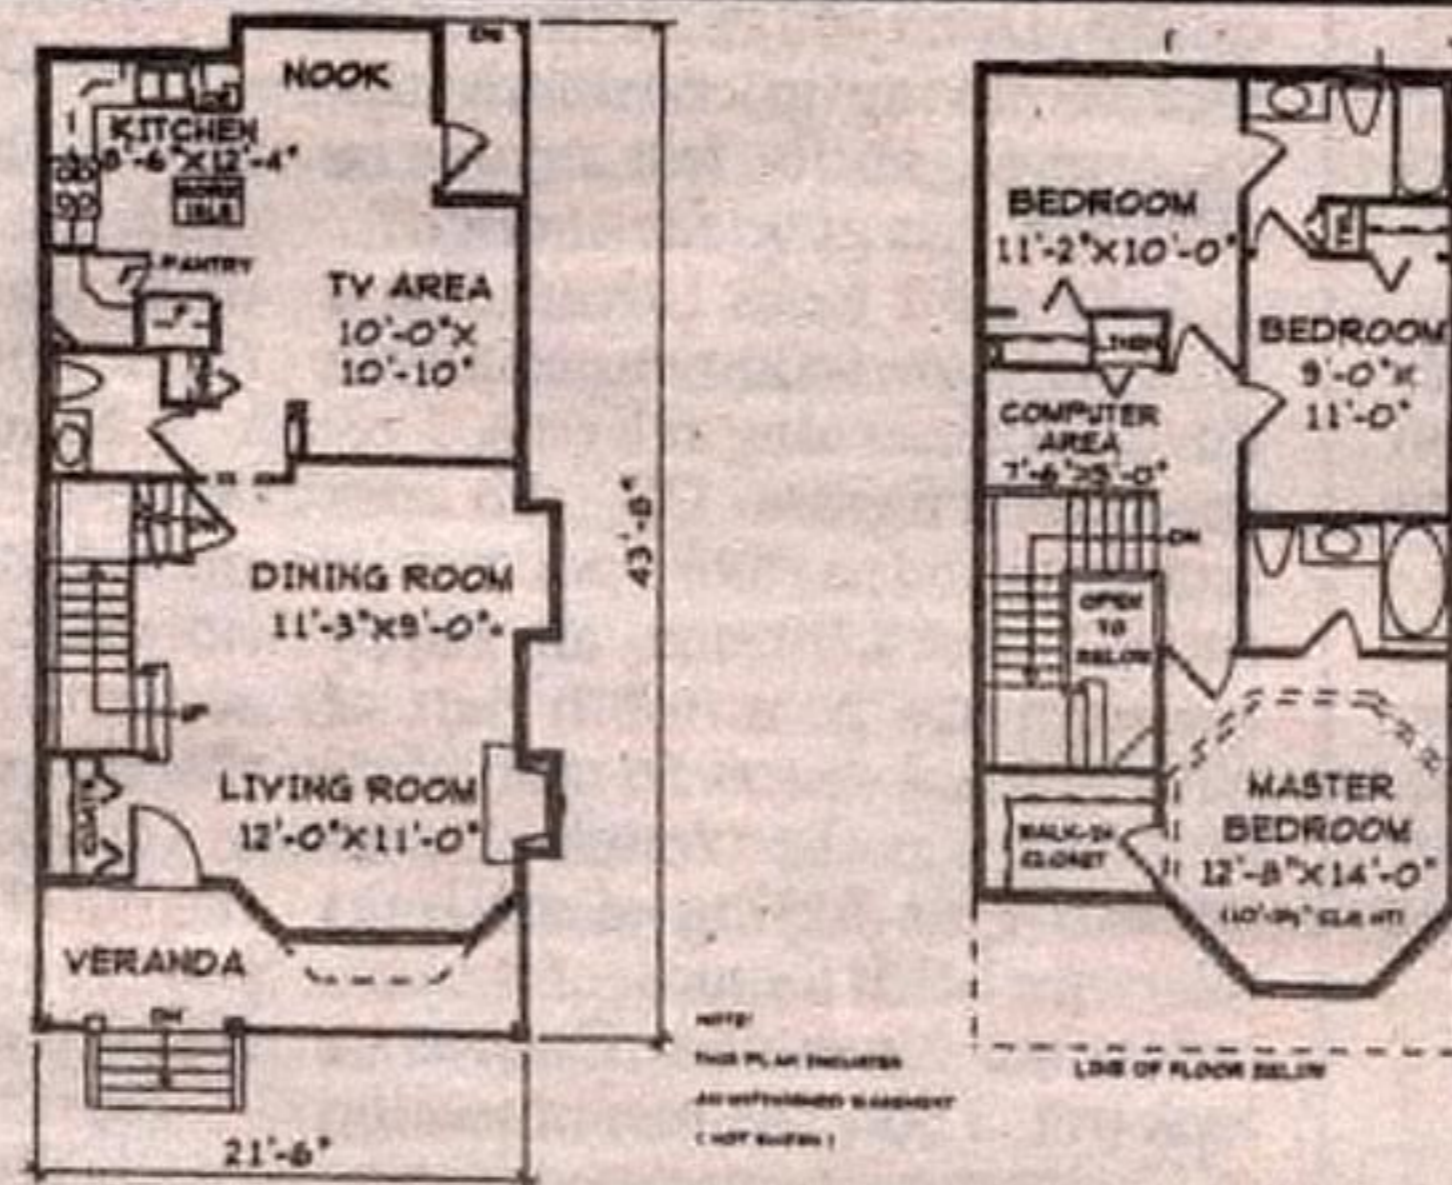

"The Home of the Week"

YOUR BUILDING EXPERTS

Traditional design suits compact lot

At only 21'-6 wide by 43'-8 deep, this home is likely to fit on a variety of the more compact city lots. The unique exterior design is sure to turn a few heads.