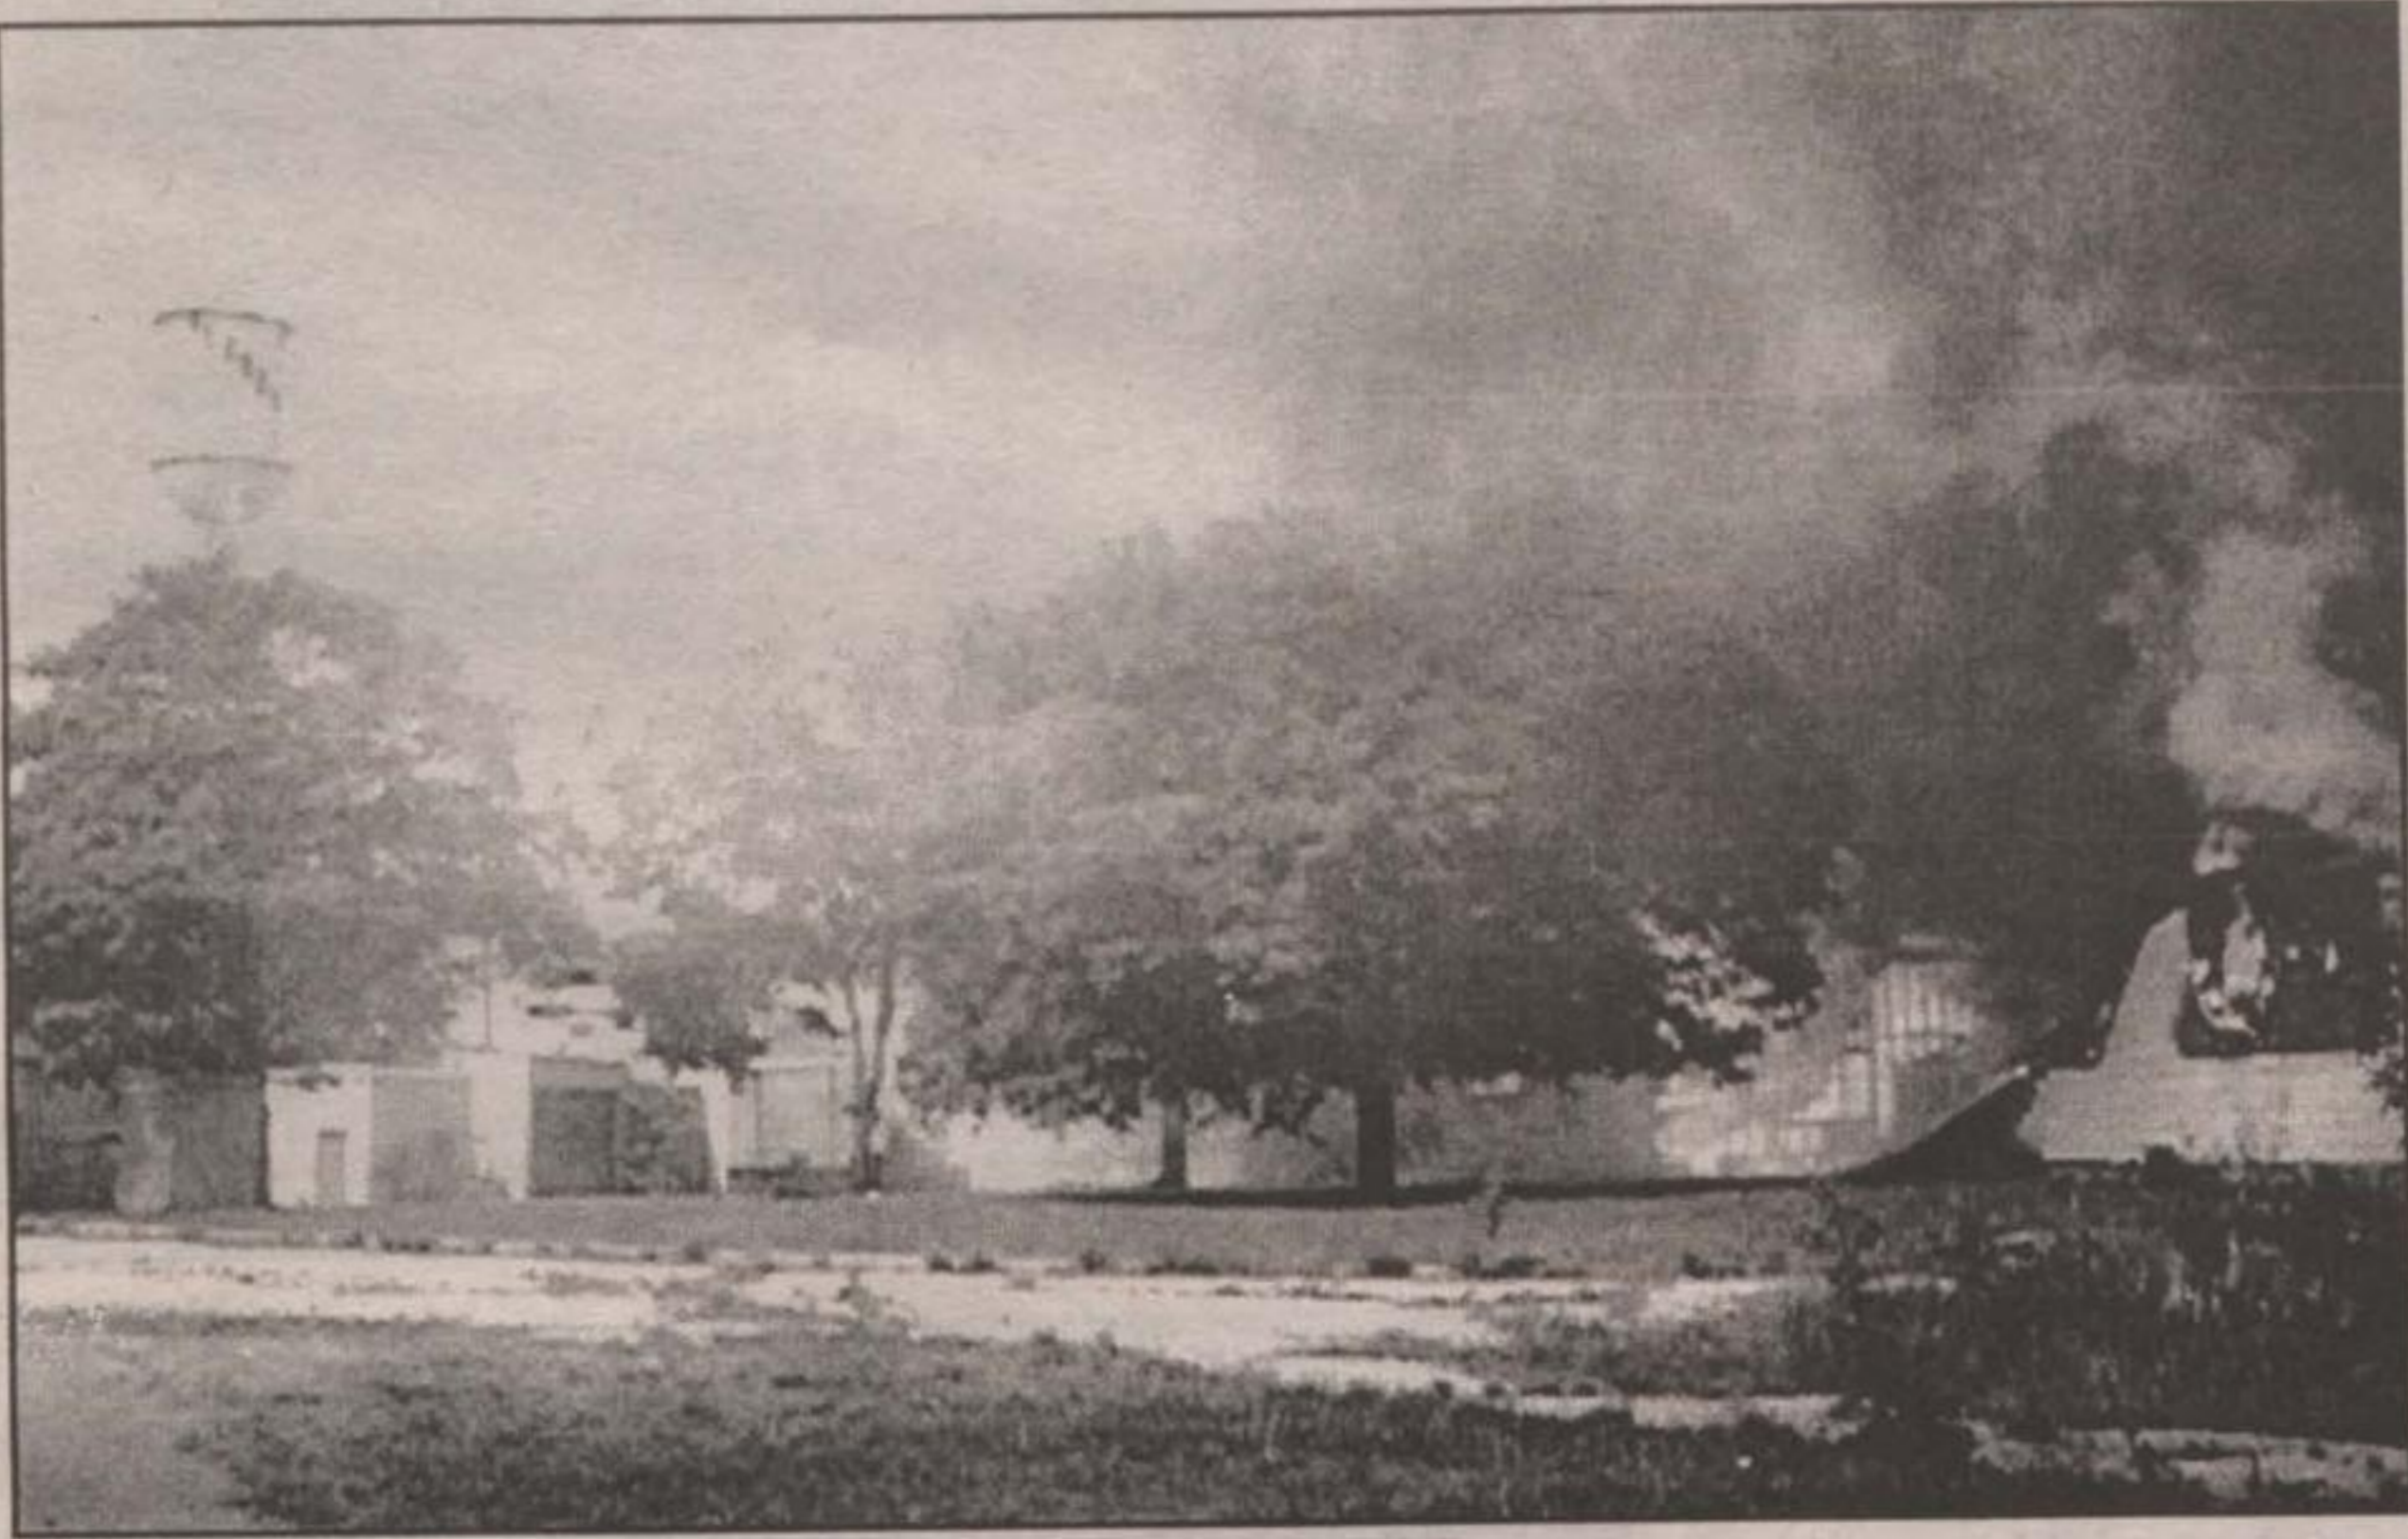

# Flames engulf heart of Beardmore plant

**FIRE IN ITS EARLY STAGE** rips through buildings where the pasting unit formerly was. - *Norman Paulsen photo*

**ACTON FIREFIGHTERS** needed to use the aerial ladder truck to help contain the fire. - *Angela Tyler photo*

**DARK CLOUDS** engulf the skies around the former 'light leather' building at the old Beardmore plant. - *Angela Tyler photo*

*Tannery  
here since  
1842*

**BUILDING STRUCTURES** are bent and twisted at the mercy of the fire as firefighters continue to douse the flames with showers of water. - *Angela Tyler photo*

**OMINOUS SMOKE HOVERED** around the old smoke stack at the former Beardmore building. The smoke could be seen as far as 20 kilometres away. - *Norman Paulsen photo*