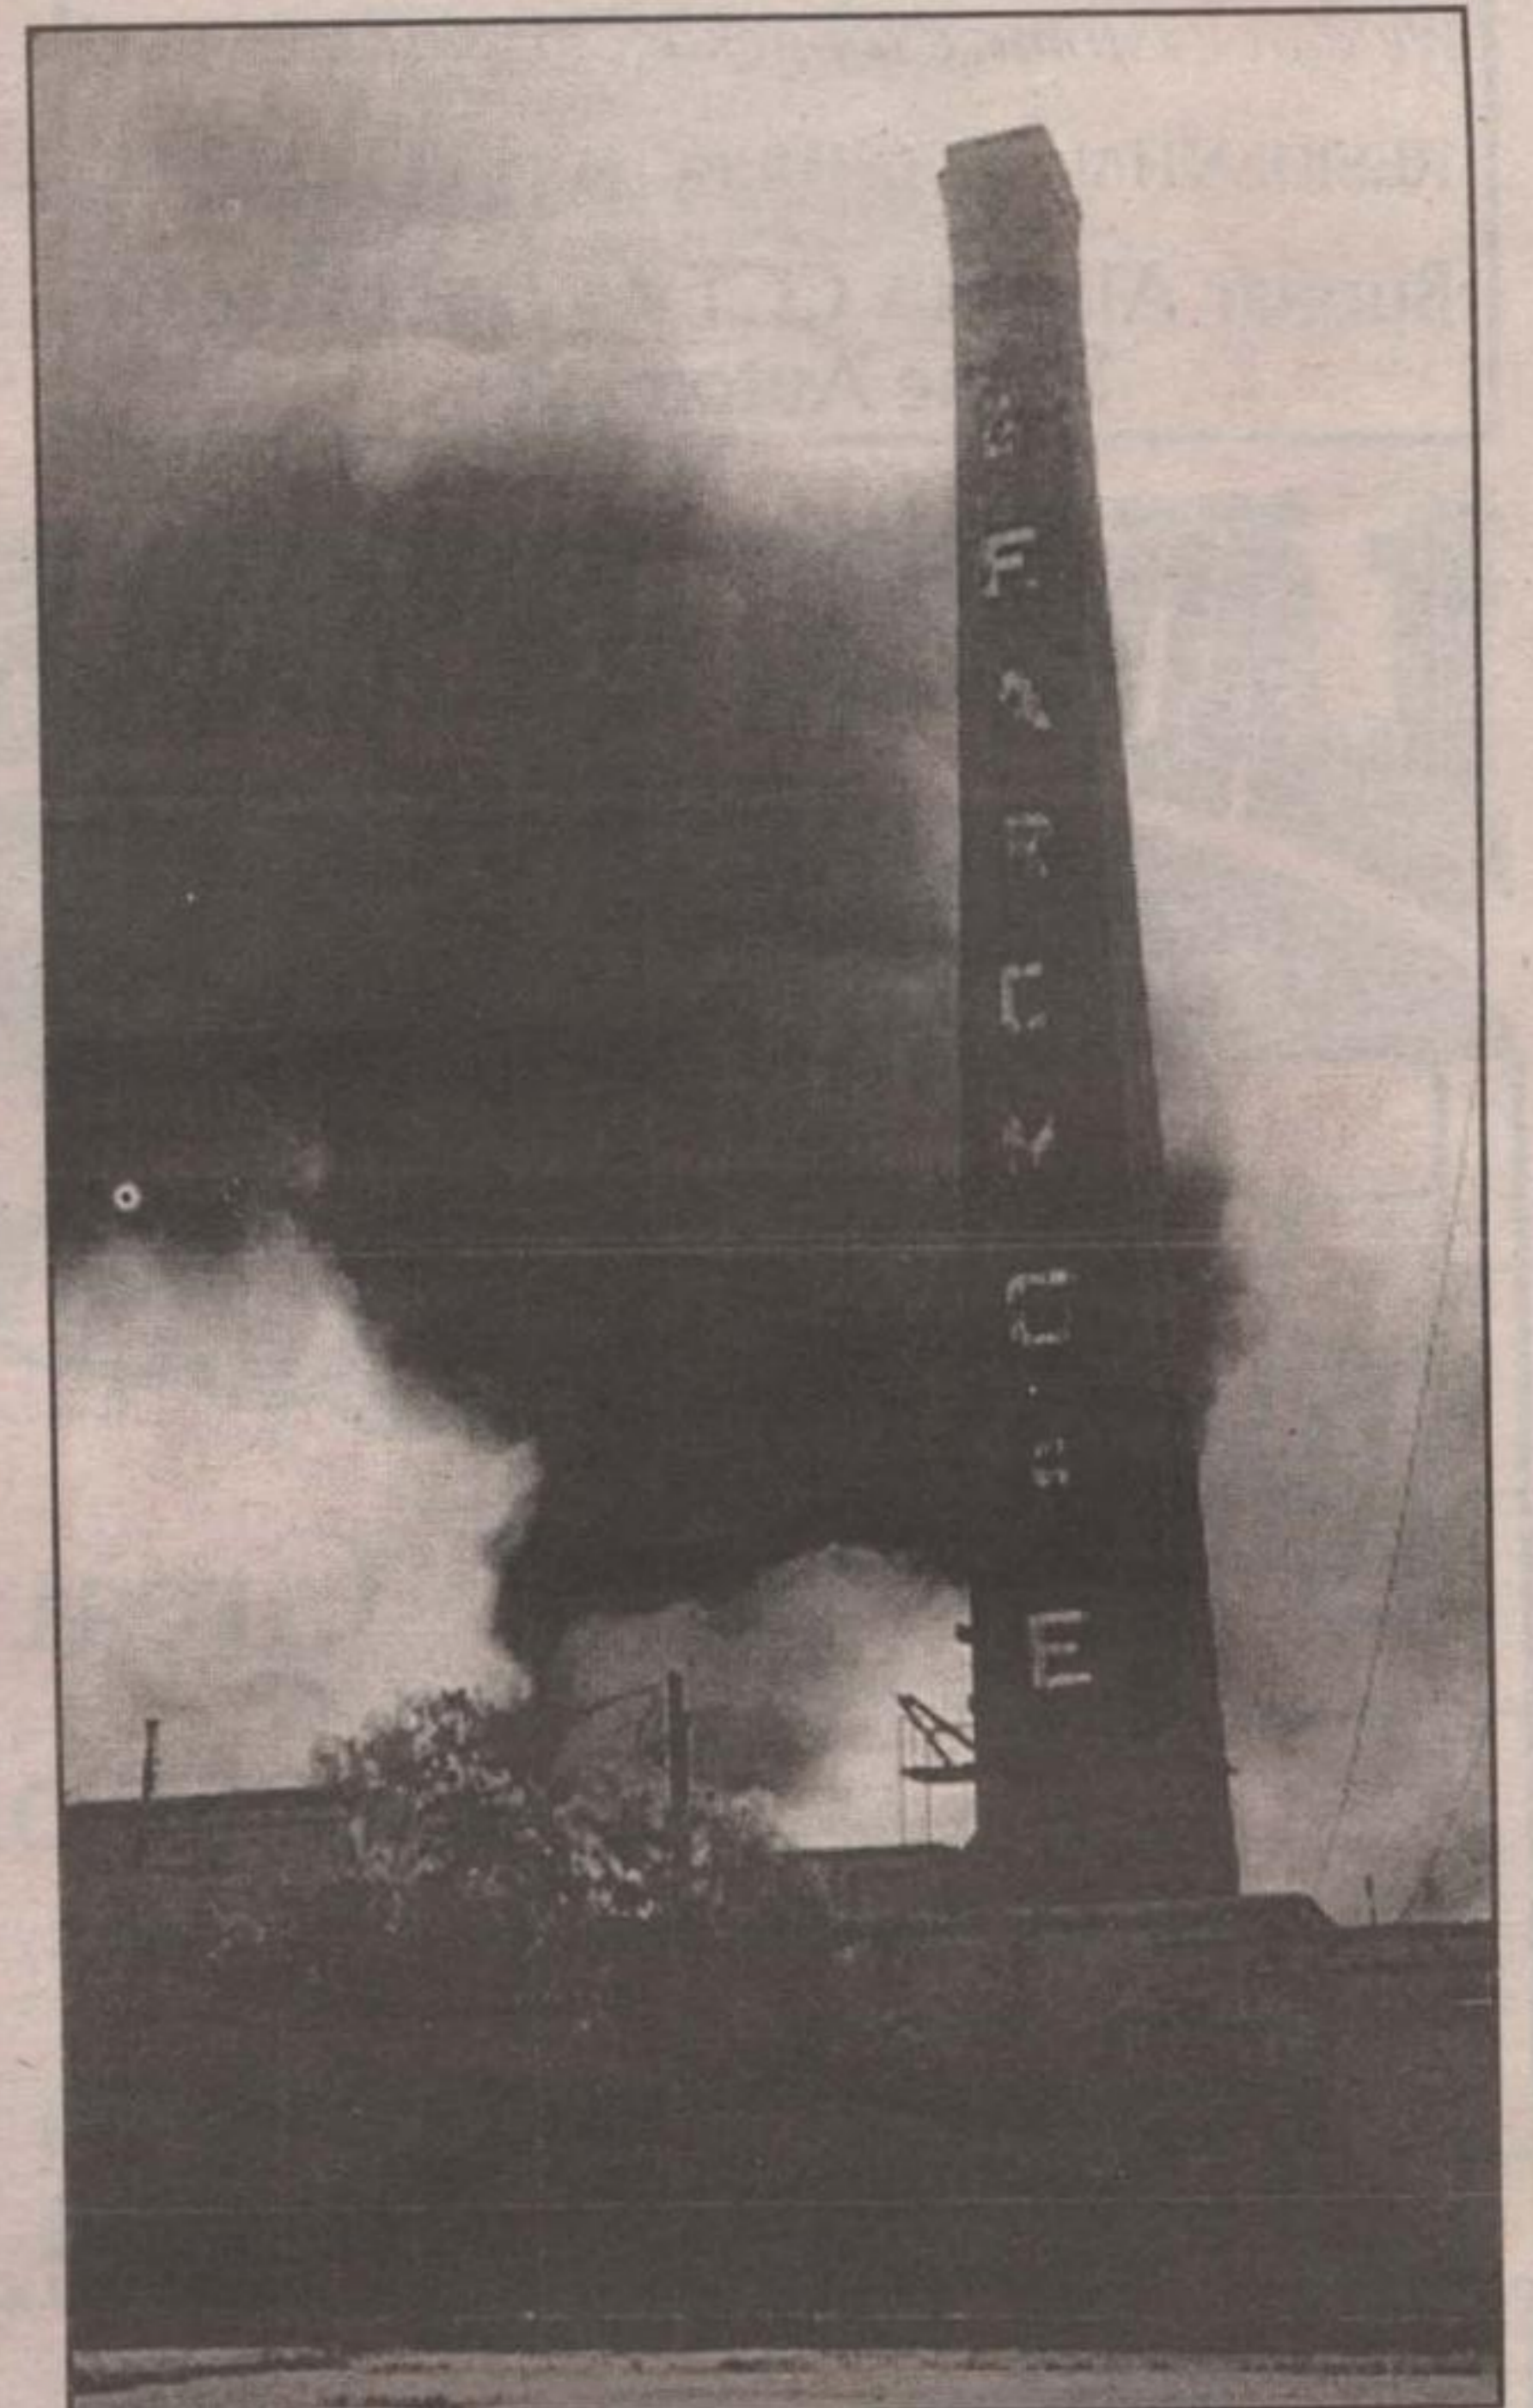

# Flames engulf heart of Beardmore plant

**FIRE IN ITS EARLY STAGE** rips through buildings where the pasting unit formerly was. - *Norman Paulsen photo*

**ACTON FIREFIGHTERS** needed to use the aerial ladder truck to help contain the fire. - *Angela Tyler photo*

**DARK CLOUDS** engulf the skies around the former 'light leather' building at the old Beardmore plant. - *Angela Tyler photo*

*Tannery  
here since  
1842*

**BUILDING STRUCTURES** are bent and twisted at the mercy of the fire as firefighters continue to douse the flames with showers of water. - *Angela Tyler photo*

**OMINOUS SMOKE HOVERED** around the old smoke stack at the former Beardmore building. The smoke could be seen as far as 20 kilometres away. - *Norman Paulsen photo*