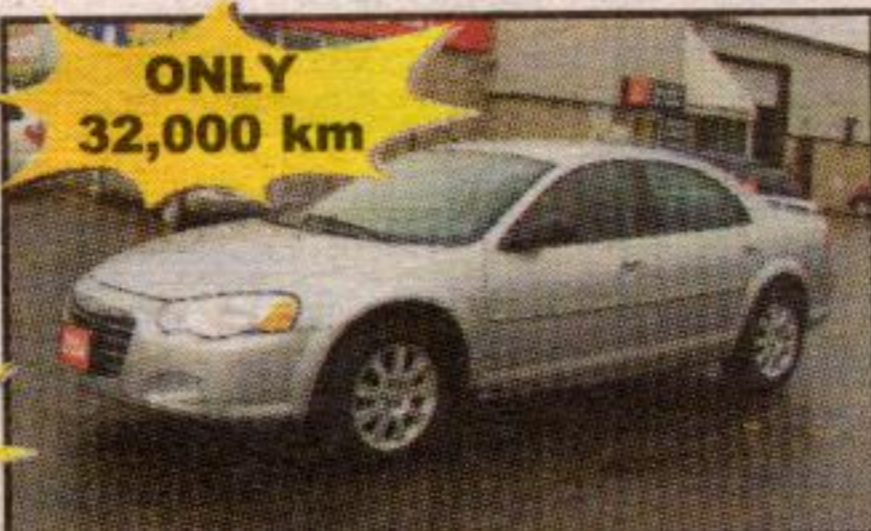

Visit us on the web at www.miltonchrysler.com

Your early Christmas presents are here at Milton Chrysler

LOW, LOW KMS

2002 DODGE CARAVAN SE
6 cyl, auto, air, pw, pdl, tilt, cruise, CD, roof rack. Stk #577837

SALE PRICE \$13,888**

ONLY 32,000 km

2004 CHRYSLER SEBRING TOURING
V6, auto, air, pw, pdl, tilt, cruise, CD, alloys, rear spoiler. Stk #273244

SALE PRICE \$15,888**

ONLY 68,000 km

2001 CHRYSLER PT CRUISER
4 cyl, auto, air, pw, tilt, cruise, CD. Stk #638502

SALE PRICE \$12,888**

ONLY 75,000 km

2001 CHRYSLER SEBRING LX
Economical, 4 cyl, auto, air, pw, pdl, tilt, cruise, CD. Stk #519015

SALE PRICE \$10,888**

ONLY 65,000 km

2002 CHRYSLER INTREPID ES
Black beauty, 6 cyl, auto, air, p. seat, pw, pdl, tilt, cruise, CD, alloys. Stk #130103

SALE PRICE \$11,888**

ONLY 58,000 km

2002 DODGE GR CARAVAN
V6, auto, air, pw, pdl, p. seat, alloys, fog lights, roof rack, bal of Chrysler warr. Stk #669344

SALE PRICE \$16,888**

HO HO HO - SANTA'S BIG TRUCK SALE - HO HO HO