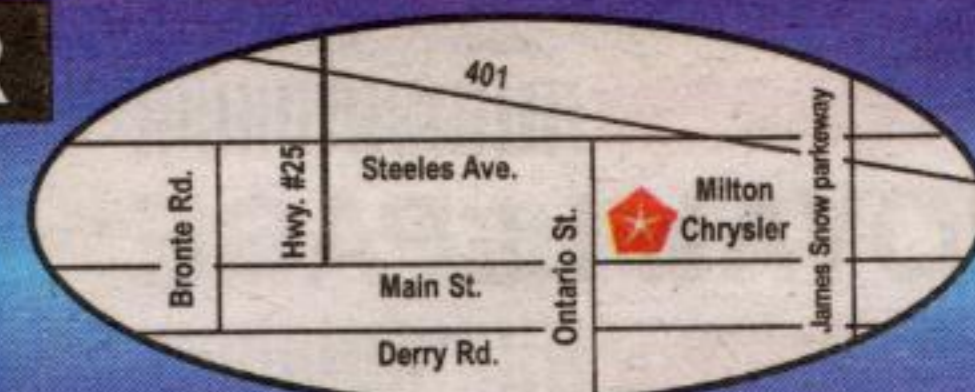

One block north of Zellers

#Based on 2004 year end SSI results for our dealer group, verified by Daimler-Chrysler Canada. *Cash sale price includes DA (dealer allowance), add for applicable freight, admin. fee, taxes and licence fee. Special finance and lease rates vary by model. See dealer for details. OAC *lease payment terms as shown. Due at signing applicable down payment, first payment, applicable freight, admin fee, taxes and licence fee. 20,400 km annual mileage allowance. Excess kilometre charge 15¢ per km. Closed end, walk away lease, OAC. † Excludes diesel, synthetic and specialty oils. Offer valid October 19 to 31 2005. No exceptions. See dealer for details.