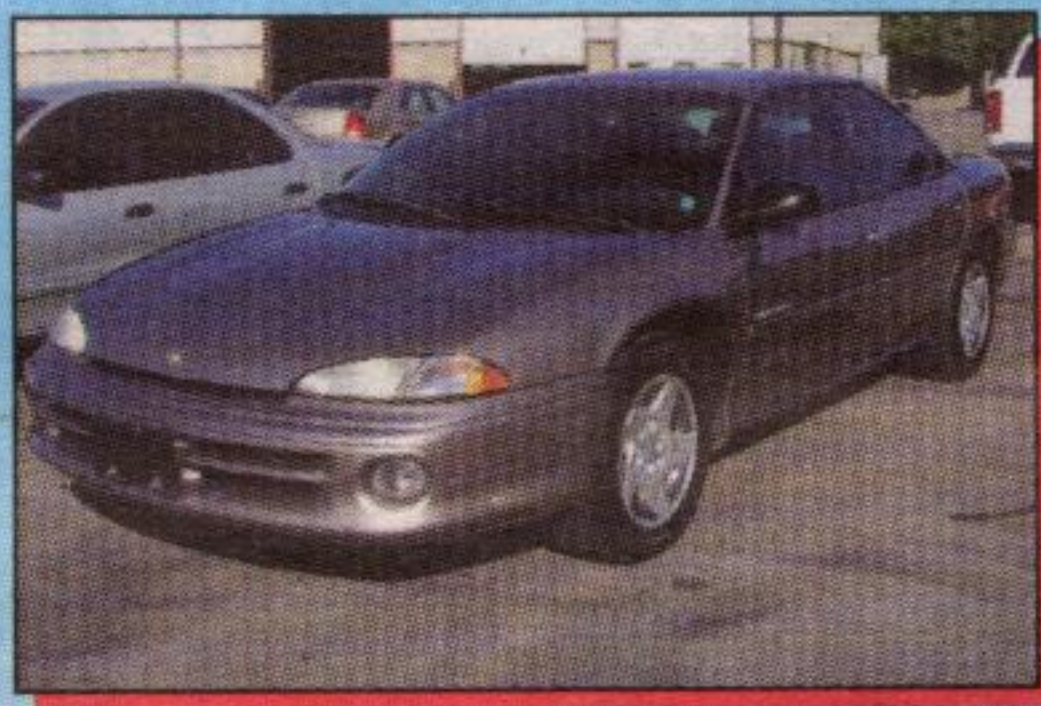

Visit us on the web at www.miltonchrysler.com

UNDER \$8,888 SALE

10 units to choose from

ONLY 94,000 km

1997 CHRYSLER INTREPID
6 cyl, auto, air, pw, pdl, tilt, cruise, AM/FM/cass. Stk #783197

SALE PRICE \$6,888**

GAS SAVER

CHEV CAVALIER
Economical 4 cyl, auto, air, pdl, tilt, CD, alloy wheels. Stk #178271

SALE PRICE \$8,888**

1997 CHRYSLER INTREPID SPORT
6 cyl, auto, air, pw, pdl, tilt, cruise, p. seat, cass, alloys. Stk #775516

SALE PRICE \$6,888**

5 SPEED LOADED

2002 SATURN SLI
4 cyl, 5 speed, pw, pdl. Stk #226374

SALE PRICE \$8,888**

ECONOMICAL

2001 CHRYSLER NEON
4 cyl, auto, air, AM/FM/cass, ps, pb. Stk #285158

SALE PRICE \$8,888**

LUXURY AT ITS BEST

1998 CHRYSLER TOWN & COUNTRY LXI
V6, auto, leather int, p. seat, pw, pdl, tilt, cruise, alloys. Stk #668686

SALE PRICE \$8,888**

LOW, LOW KILOMETRES

1997 DODGE GR CARAVAN SPORT
V6, auto, air, pw, pdl, tilt, cruise, alloys, roof rack, quads, CD. Stk #386985