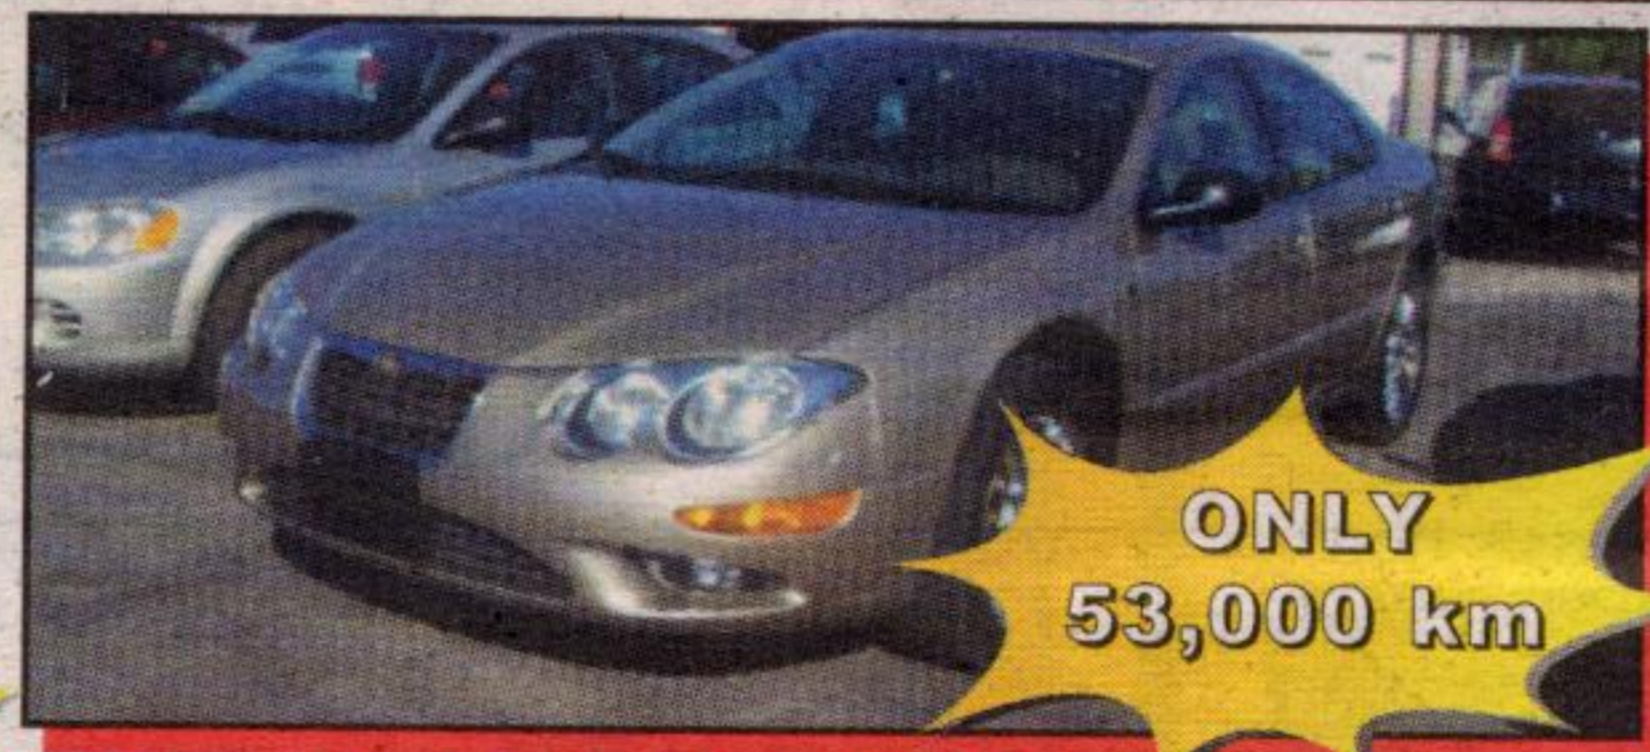

SALE PRICE \$11,888**

2002 DODGE RAM 1500 SLT 4X4 QUAD
V8, auto, air, pw, pdl, tilt, cruise, CD, chrome wheels, fog lights, two tone paint, tonneau cover. Stk #656160

SALE PRICE \$23,988**

2001 CHRYSLER PT CRUISER
4 cyl, auto, air, pw, tilt, cruise, CD. Stk #638502

SALE PRICE \$12,888**

2002 CHRYSLER 300M
6 cyl, auto, air, leather, moon roof, chrome wheels, p. seat, pw, pdl, tilt cruise. Stk #191148

SALE PRICE \$21,888**

2002 FORD WINDSTAR SPORT
6 cyl, auto, air, pw, pdl, alloys, roof rack, CD, quads. Stk #B72132

SALE PRICE \$23,888**

CHEV CAVALIER
Economical 4 cyl, auto, air, pdl, tilt, CD, alloy wheels. Stk #178271

SALE PRICE \$8,888**

2001 DODGE CARAVAN SE
6 cyl, auto, air, pw, pdl, cass, roof rack. Stk #209761