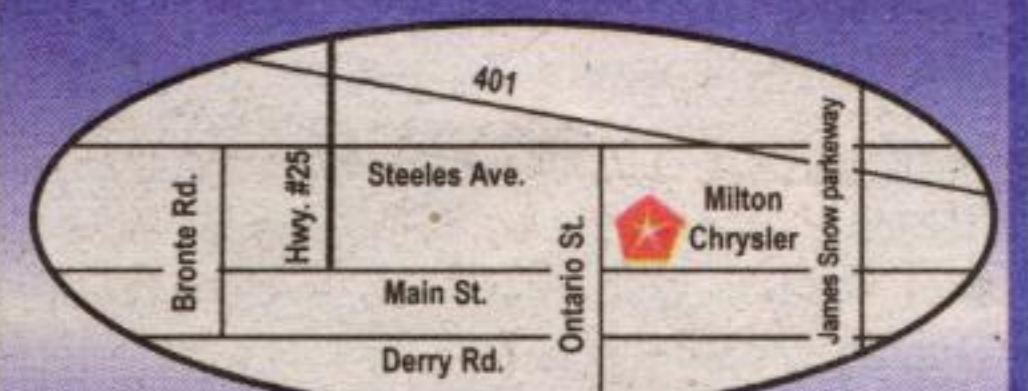

One block north of Zellers

#Based on 2004 year-end S.S.I. results for our dealer group verified by Daimler Chrysler Canada. **Price plus applicable taxes, admin, & lic. See Dealer for details.