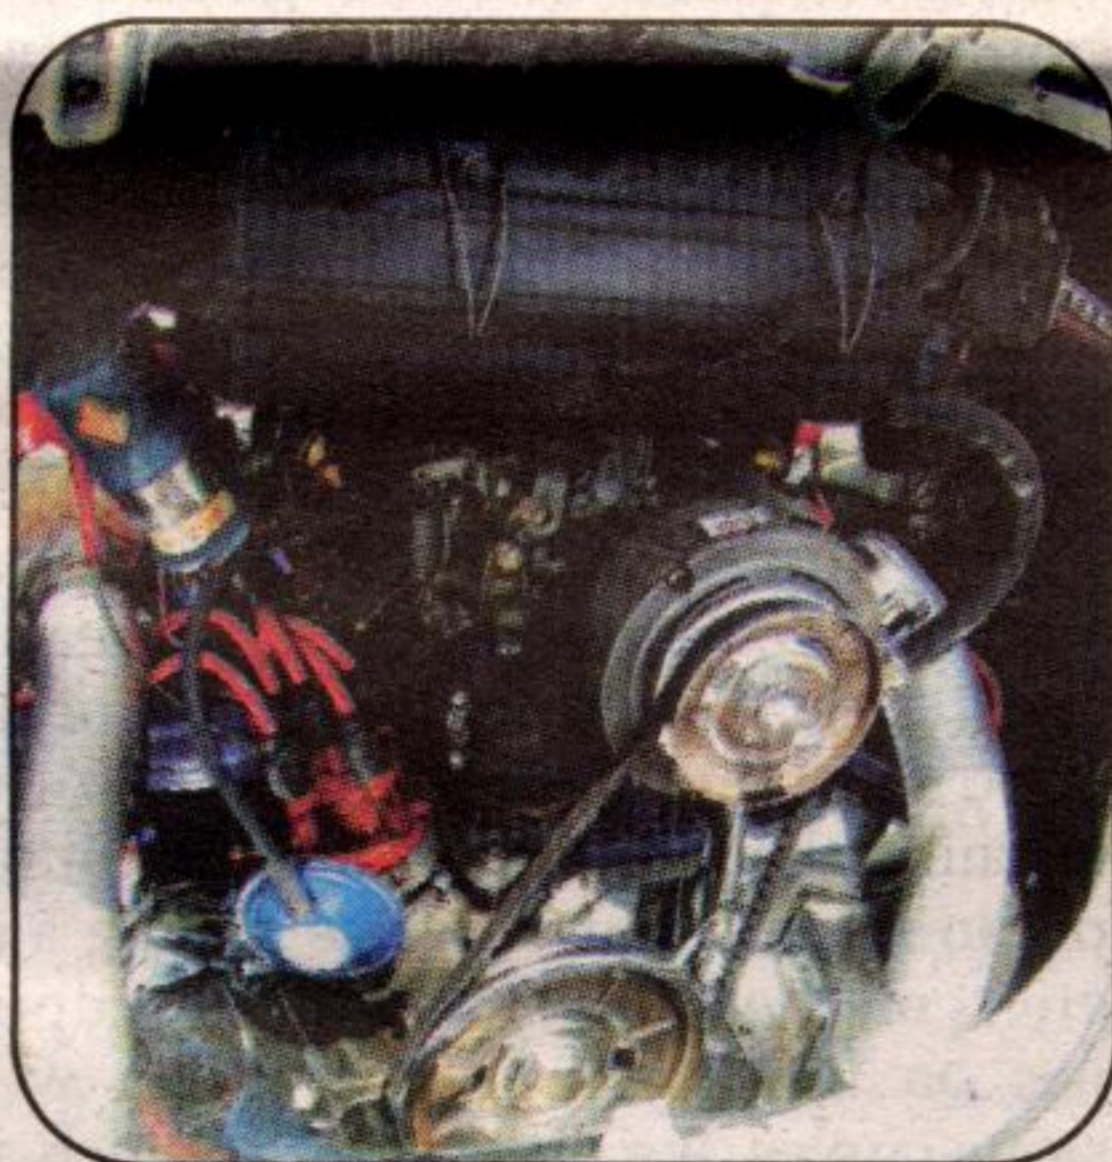

The Herbie engine close up.

The real Herbie car has various gadgets like doors that open automatically, and gears and pedals in the rear. Barry's Herbie is no exception. "The only thing that this Herbie has which isn't featured in the classic movie is the CD deck I put in," Barry said.

Barry bought the rusty old Volkswagen as a gift for his wife back in 1998. The outside body of the Beetle was rusted and in desperate need of some TLC. "It was drivable when I got it, but we left it in the garage doing nothing for a long time," Barry said. After some time, Barry decided he was going to fix up the Volkswagen and the idea came to him to transform his Beetle into Herbie. "It was just a thought I had," Barry explained. "When everyone thinks of a bug, they think Herbie and I set my mind on creating my own little Herbie car."

Barry spent his weekends ripping out seats and ordering parts from Hamilton's Marks Bug Barn. "The paint job was done right here in Milton by the folks at Milltowne Collision. After the paint, it was just a matter of making the Herbie decals so everyone would recognize him. The decals were made by a friend of mine from a printing company, all to spec," Barry said.

Herbie hit the roads of Milton in June. Every Sunday Barry gets into his little love bug and drives him out the Classic Cruise Nights at the Canadian Tire in Milton to meet with other car enthusiasts.

Herbie is creating waves of attention wherever Barry goes. "It looks to be a very interesting summer with Herbie," Barry explains. This past Canada Day weekend, Herbie made an appearance at the highway 5 Drive Inn Theatre. "It was something to be sitting in Herbie watching the new movie," Barry explained. "It is also a great feeling driving the car and seeing people's faces light up when they saw the car."

If anyone wants Herbie to show up for a charity event, you can arrange it with Barry by calling the Milton Fire Department at 905-878-9251 or by email at barry.kory@town.milton.on.ca.

MISTER BENZ LIMITED

YOUR SERVICE CENTER FOR EUROPEAN MOTOR VEHICLES

Specializing in Mercedes Benz, B.M.W. and Volkswagen.