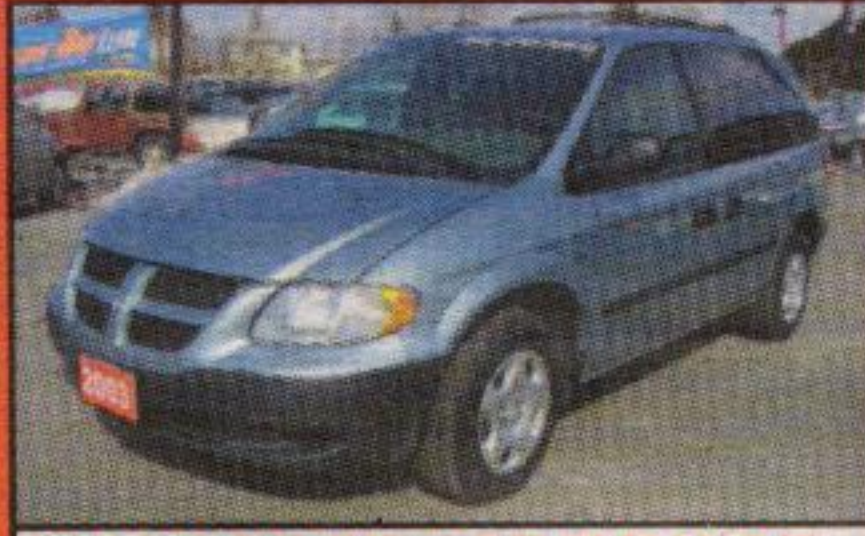

2003 DODGE CARAVAN SE
7 pass., 3.3L V6, auto, air, pw, pdl, CD, tinted windows, bal. of Chrysler warr. Stk #13,888

SPRING SALE $13,888**