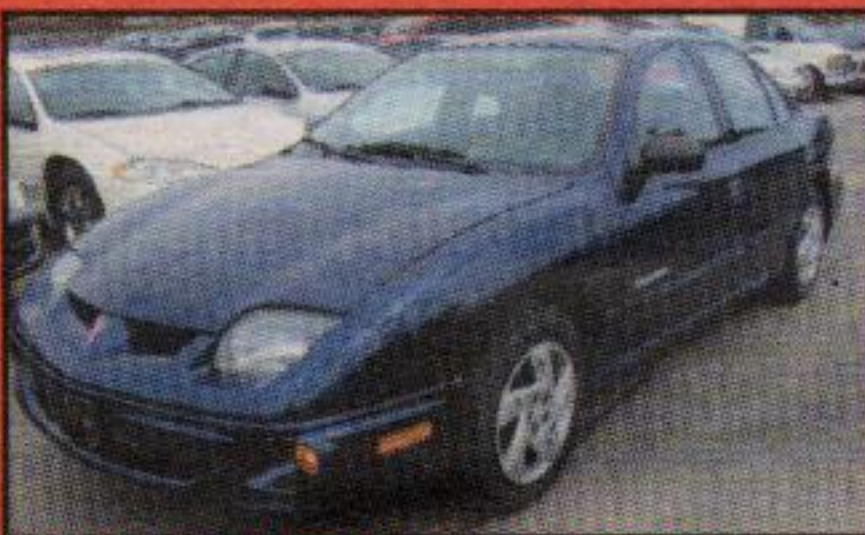

SPRING SALE \$24,888**

2003 CHRYSLER INTREPID ES
Only 38,000 km, 3.5L V6, auto, leather, roof, chrome wheels, p. group, p. seat, ext. warr., CD & cass. Stk #341388

SPRING SALE \$18,888**

SPECIAL OF THE WEEK
2005 CHRYSLER 300
3.5L V6, auto, air, p. group, p. seat, tilt, cruise, CD, alloys, fog lights, bal. of Chrysler warr. Stk #162964

SPRING SALE \$16,888**

1998 DODGE DURANGO SLT 4X4
1 owner, 7 pass., V8, auto, air, p. seat, p. group, fog lights, alloys, cass. & CD, roof rack, keyless entry. Stk #124101

SPRING SALE \$13,888**

2002 CHRYSLER CONCORD LXI
Yes, only 69,000 km, leather, moon roof, chrome wheels, CD, PW, pdl, p. seat, tilt, cruise. Stk #267046

SPRING SALE \$17,888**

2002 PONTIAC SUNFIRE
WOW only 30,000 km, 4 cyl, auto, air, ABS, CD, bal. of GM warranty. Stk #359229

SPRING SALE \$10,888**

2001 DODGE GR CARAVAN SPORT
Only 56,000 km, V6, auto, air, p. group, tilt, cruise, CD, roof rack. Stk #218598

SPRING SALE \$12,888**

2001 CHRYSLER NEON LE
4 cyl, auto, air, alloy wheels, CD. Stk #285158

SPRING SALE \$9,888**

2002 DODGE DAKOTA SLT XV PKG
Look, look only 21,000 km on this 1 owner, economical pick-up. 3.9L 6 cyl, auto, air, pw, pdl, tilt, alloys, fog lights, box liner, ex cab. Stk #698074