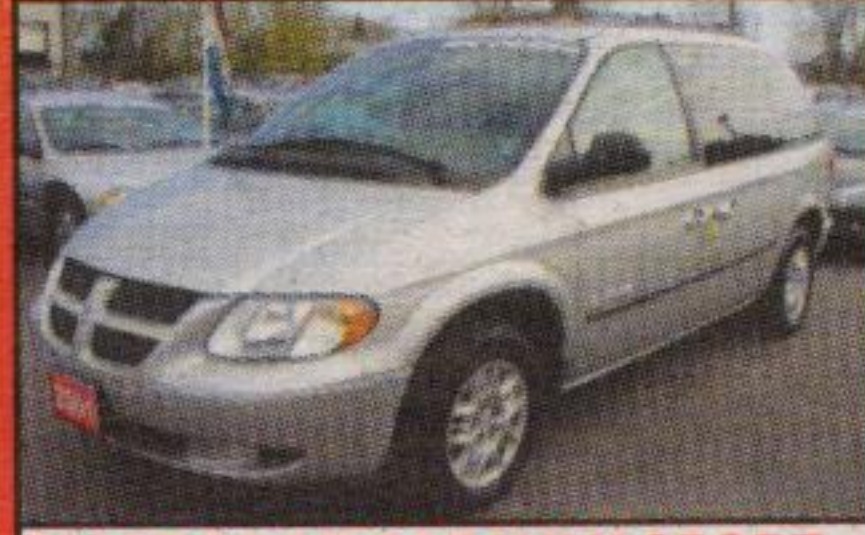

SPRING SALE \$25,888**

2000 DODGE DURANGO SLT 4X4 7 Pass
Only 49,000km, 4.7L V8, auto, dual air, leather, pw, pdl, p. seat, roof rack, fog lights, running boards, tilt, cruise, CD. Stk #290680

SPRING SALE \$18,888**

2002 DODGE GR CARAVAN SPORT
3.3L V6, auto, air, pw, pdl, tilt, cruise, CD, roof rack, alloys, quad seats, dual air & heat, spring sale. Stk #7832742

SPRING SALE \$15,888**

2001 DODGE CARAVAN SPORT
Only 60,000 km, 3.3L V6, auto, air, pw, pdl, tilt, cruise, quad seats, CD, roof rack, bal. of Chrysler warr. Stk #221467