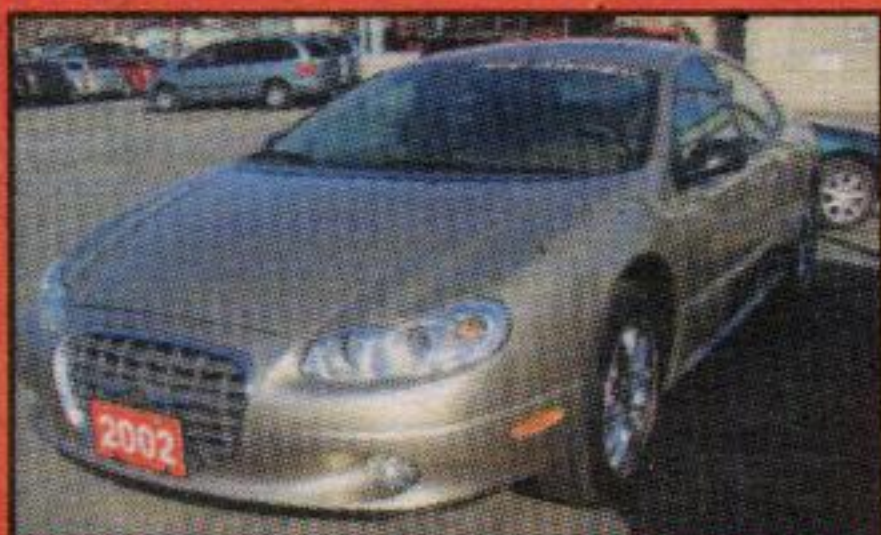

WOW CERTIFIED & E-TESTED CARS & TRUCKS FROM \$4,888

All vehicles are fully reconditioned, certified & E-tested by Chrysler Trained Technicians or otherwise described.

1999 FORD F350 SUPER DUTY DSL DUALY
7.3 V8, 6 spd, chrome wheels, dual rear whls, 4dr, p. seat, p.group, cass, running boards, box liner, tilt, cruise guard to find Stk #1C30490

SPRING SALE \$24,888**

2003 CHRYSLER INTREPID ES
Only 38,000 km, 3.5L V6, auto, leather, roof, chrome wheels, p. group, p. seat, ext. warr., CD & cass. Stk #341388

SPRING SALE \$18,888**

SPECIAL OF THE WEEK
2005 CHRYSLER 300
3.5L V6, auto, air, p. group, p. seat, tilt, cruise, CD, alloys, fog lights, bal. of Chrysler warr. Stk #162964

SPRING SALE \$23,888**

1999 FORD TAURUS SE WAGON
V6, auto, air, pw, pdl, tilt, cruise, AM/FM/cass, roof rack. Stk #240868

SPRING SALE \$6,888**

2001 GMC SAVANA
Auto, air, PS, PB, AM/FM cass, air bag, ABS. Stk #153359

SPRING SALE \$16,888**

1998 DODGE DURANGO SLT 4X4
1 owner, 7 pass., V8, auto, air, p. seat, p. group, fog lights, alloys, cass. & CD, roof rack, keyless entry. Stk #124101

SPRING SALE \$13,888**

2002 CHRYSLER CONCORD LXI
Yes, only 69,000 km, leather, moon roof, chrome wheels, CD, PW, pdl, p. seat, tilt, cruise. Stk #267046