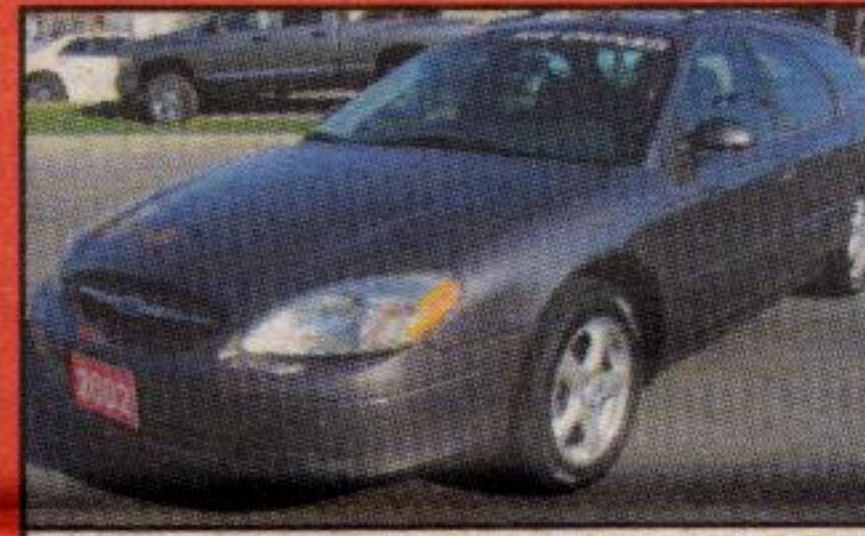

SPRING SALE \$24,888**

2003 CHRYSLER INTREPID ES
Only 38,000 km, 3.5L V6, auto, leather, roof, chrome wheels, p. group, p. seat, ext. warr., CD & cass. Stk #341388

SPRING SALE \$18,888**

SPECIAL OF THE WEEK
2005 CHRYSLER 300
3.5L V6, auto, air, p. group, p. seat, tilt, cruise, CD, alloys, fog lights, bal. of Chrysler warr. Stk #162964

SPRING SALE \$12,888**

2001 CHRYSLER NEON LE
4 cyl, auto, air, alloy wheels, CD. Stk #285158

SPRING SALE \$9,888**

2002 DODGE DAKOTA SLT XV PKG
Look, look only 21,000 km on this 1 owner, economical pick-up. 3.9L 6 cyl, auto, air, pw, pdl, tilt, alloys, fog lights, box liner, ex cab. Stk #698074

SPRING SALE \$19,888**

2002 JEEP LIBERTY LIMITED 4X4
6 cyl, auto, 4x4, air, pw, pdl, tilt, cruise, CD, alloys. Stk #312641

SPRING SALE \$21,888**

2000 CARAVAN
3.3L V6, auto, air, quads, alloys, roof rack, pw, pdl, tilt, cruise, AM/FM stereo. Stk #727804

SPRING SALE \$9,988**

2002 DODGE RAM 2500 4x4
ONLY 38,000 km, 5.9 V8, auto, air, tilt, cruise, box liner, AM/FM/cass, trim rings. Stk #279915

SPRING SALE \$24,888**

2002 FORD TAURUS SE WAGON
3rd seat, V6, auto, air, p. seat, pw, pdl, tilt, cruise, roof rack, alloy wheels. Stk #180250