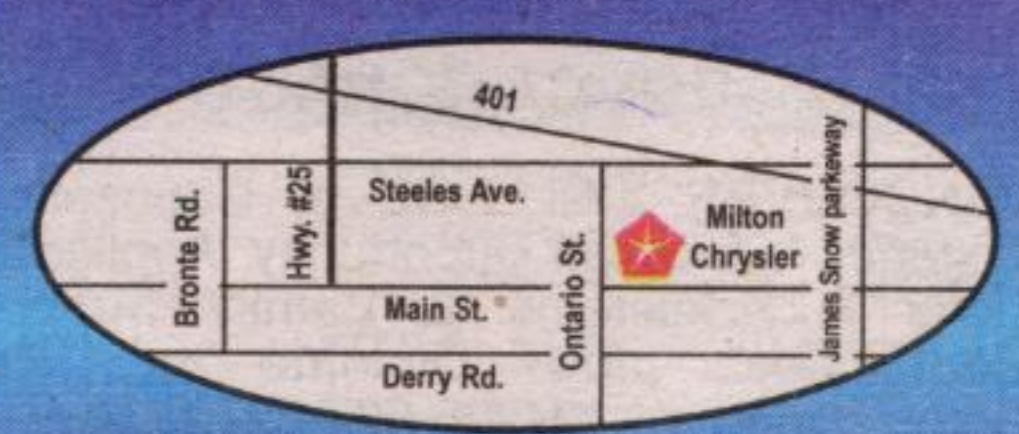

MILTON CHRYSLER #1
Is Rated... **In**

FOR CUSTOMER SATISFACTION#
Experience the Difference

THERE'S ONLY ONE MILTON CHRYSLER

"WE SELL SATISFACTION"
905-878-8877

81 ONTARIO ST. N., MILTON
Visit us at www.miltonchrysler.com

One block north of Zellers

#Based on 2004 year-end S.S.I. results for our dealer group verified by Daimler Chrysler Canada. **Price plus applicable taxes, admin, & lic. See Dealer for details.