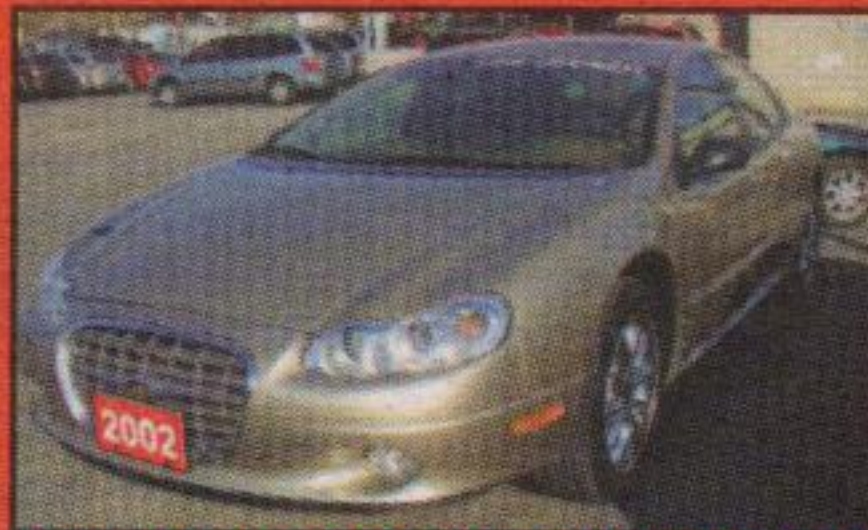

Visit us on the web at www.miltonchrysler.com

SPRING SALE

Our Professional and Courteous Sales Team with over 80 years experience at Milton Chrysler invites you to come in and test drive our Top Quality Pre-owned Vehicles

All vehicles are fully reconditioned, certified & E-tested by Chrysler Trained Technicians.

over 15 cars & trucks under \$10,000

WOW
CERTIFIED & E-TESTED CARS & TRUCKS FROM \$4,888

2001 DODGE CARAVAN SE
Mint, only 71,000 km, running boards, 6 cyl, auto, air, p. group, roof rack, CD, tilt, tint. Stk #174444
SPRING SALE \$12,888**

2002 CHRYSLER CONCORD LXI
Yes, only 69,000 km, leather, moon roof, chrome wheels, CD, PW, pdl, p. seat, tilt, cruise. Stk #267046
SPRING SALE \$17,888**

2002 PONTIAC SUNFIRE
WOW only 30,000 km, 4 cyl, auto, air, ABS, CD, bal. of GM warranty. Stk #359229
SPRING SALE \$10,888**

2002 DODGE DAKOTA SLT XV PKG
Look, look only 21,000 km on this 1 owner, economical pick-up. 3.9L 6 cyl, auto, air, pw, pdl, tilt, alloys, fog lights, box liner, ex cab. Stk #698074
SPRING SALE \$19,888**