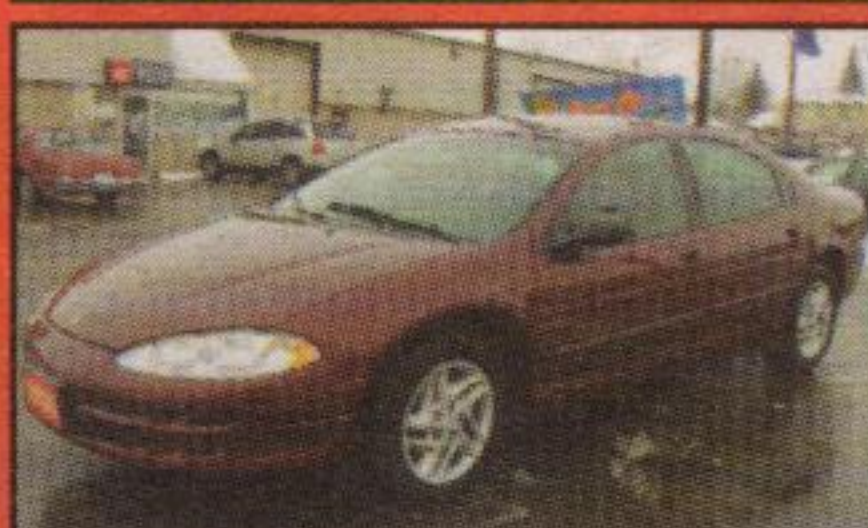

2000 CHRYSLER INTREPID
6 cyl, auto, air, pw, pdl, AM/FM/cass, p. mirrors, tilt, cruise, air bags. Stk #244107
SPRING SALE $9,888**