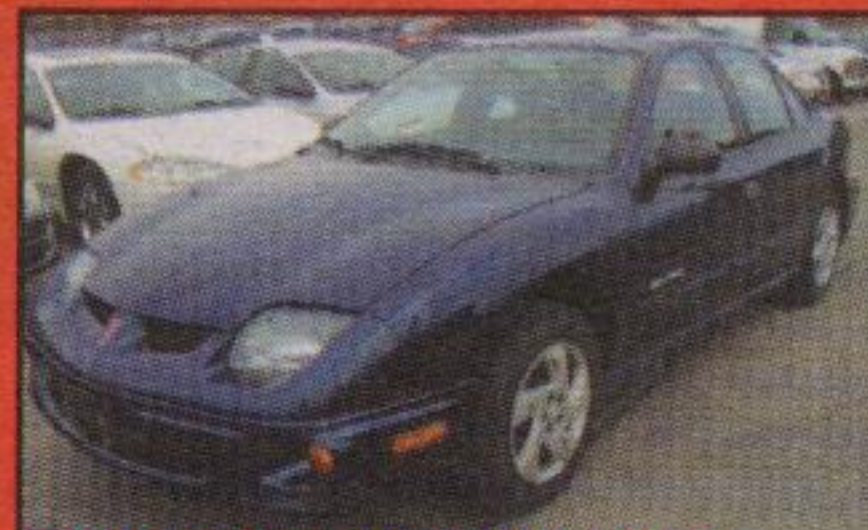

All vehicles are fully reconditioned, certified & E-tested by Chrysler Trained Technicians.

over 15 cars & trucks under \$10,000

WOW
CERTIFIED & E-TESTED CARS & TRUCKS FROM \$4,888

2001 DODGE CARAVAN SE
Mint, only 71,000 km, running boards, 6 cyl, auto, air, p. group, roof rack, CD, tilt, tint. Stk #174444
SPRING SALE \$12,888**

2002 CHRYSLER CONCORD LXI
Yes, only 69,000 km, leather, moon roof, chrome wheels, CD, PW, pdl, p. seat, tilt, cruise. Stk #267046
SPRING SALE \$17,888**

2002 PONTIAC SUNFIRE
WOW only 30,000 km, 4 cyl, auto, air, ABS, CD, bal. of GM warranty. Stk #359229
SPRING SALE \$10,888**

2002 DODGE DAKOTA SLT XV PKG
Look, look only 21,000 km on this 1 owner, economical pick-up. 3.9L 6 cyl, auto, air, pw, pdl, tilt, alloys, fog lights, box liner, ex cab. Stk #698074
SPRING SALE \$19,888**

2002 DODGE RAM 2500 4x4
ONLY 38,000 km, 5.9 V8, auto, air, tilt, cruise, box liner, AM/FM/cass, trim rings. Stk #279915
SPRING SALE \$24,888**

2002 FORD TAURUS SE WAGON
3rd seat, V6, auto, air, p. seat, pw, pdl, tilt, cruise, roof rack, alloy wheels. Stk #180250
SPRING SALE \$11,888**