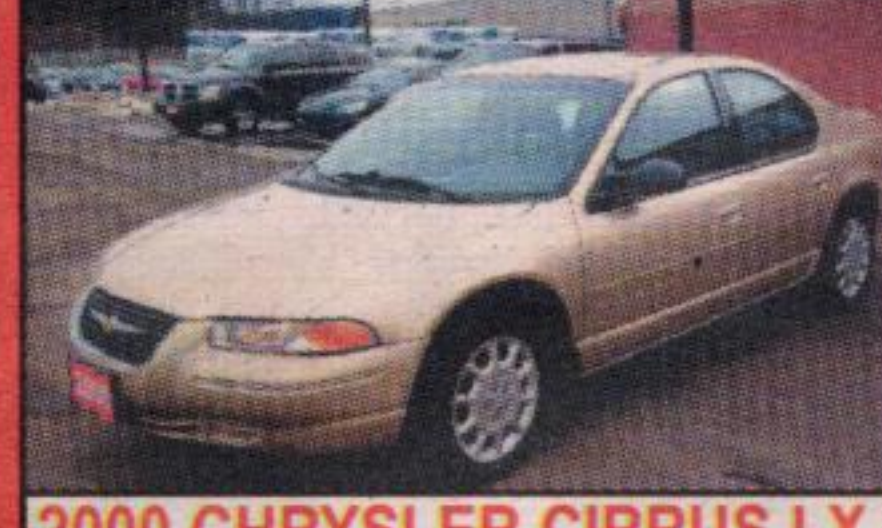

1998 DODGE CARAVAN 4DR
6 cyl, auto, air, PS, PB, pdl, AM/FM/cass, 7 pass. Stk #10737
SPRING SALE \$6,888**

2000 DODGE CARAVAN
4dr, V6, auto, air, pw, pdl, tilt, cruise, AM/FM/cass. Stk #821985
SPRING SALE \$9,888**

2001 CHRYSLER SEBRING LX
6 cyl, auto, air, pw, pdl, tilt, cruise, AM/FM cass, Stk #719806
3 to choose from
SPRING SALE \$10,888**

2001 DODGE CARAVAN SE
Mint, only 71,000 km, running boards, 6 cyl, auto, air, p. group, roof rack, CD, tilt, tint. Stk #174444
SPRING SALE \$12,888**

2003 HONDA CIVIC SPORT
4cyl, auto, air, p. moonroof, pw, pdl, p. mirrors, tilt, cruise, alloys, CD, ABS. Stk #921701
SPRING SALE \$18,888**

2002 DODGE RAM 2500 4x4
ONLY 38,000 km, 5.9 V8, auto, air, tilt, cruise, box liner, AM/FM/cass, trim rings. Stk #279915
SPRING SALE \$24,888**