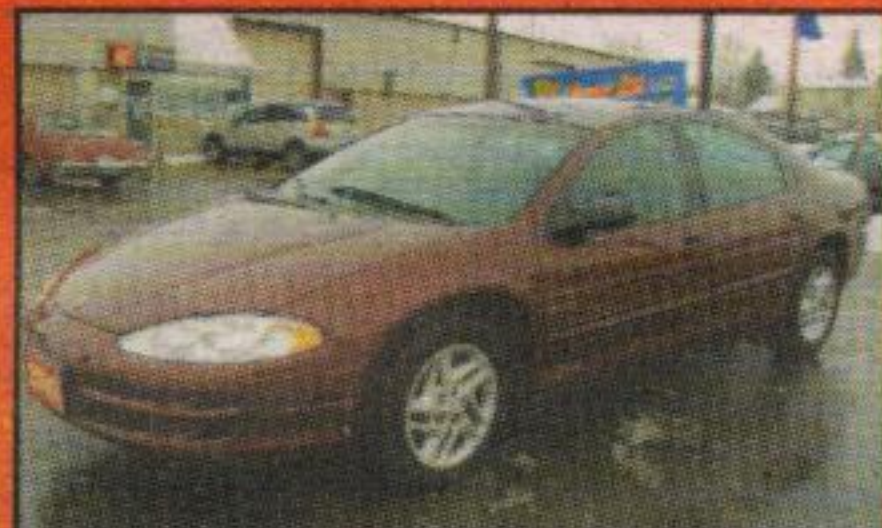

Joe De Oliveira

Wally Post

Ray Dunbar

Gerry Misko

Anwar Kamal

Phil Ciantar

SPRING HAS SPRUNG AT MILTON CHRYSLER

Our Professional and Courteous Sales Team with over 80 years experience
at Milton Chrysler invites you to come in and test drive our Top Quality Pre-owned Vehicles

All vehicles are fully reconditioned, certified & E-tested by Chrysler Trained Technicians.

over 15
cars &
trucks
under
\$10,000

WOW
CERTIFIED &
E-TESTED CARS
& TRUCKS FROM
\$4,888

2004 CHRYSLER SEBRING TOURING
2.7L V6, auto, air, p. group, CD, tilt, cruise, alloys, traction control. Stk #362234
SPRING SALE \$15,888**

2001 NISSAN SENTRA SE
2.0L 4 cyl, auto, air, p. group, moon roof, alloys, rear spoiler, CD. Stk #115715
SPRING SALE \$10,888**

2000 CHRYSLER INTREPID
6 cyl, auto, air, pw, pdl, AM/FM/cass, p. mirrors, tilt, cruise, air bags. Stk #244107
SPRING SALE \$9,888**

2003 CHRYSLER INTREPID ES
Only 38,000 km, 3.5L V6, auto, leather, roof, chrome wheels, p. group, p. seat, ext. warr., CD & cass. Stk #341388
SPRING SALE \$18,888**

1999 FORD TAURUS WAGON
V6, auto, air, p. seat, pw, pdl, cass, roof rack, tilt, cruise. Stk #240868
SPRING SALE \$6,888**