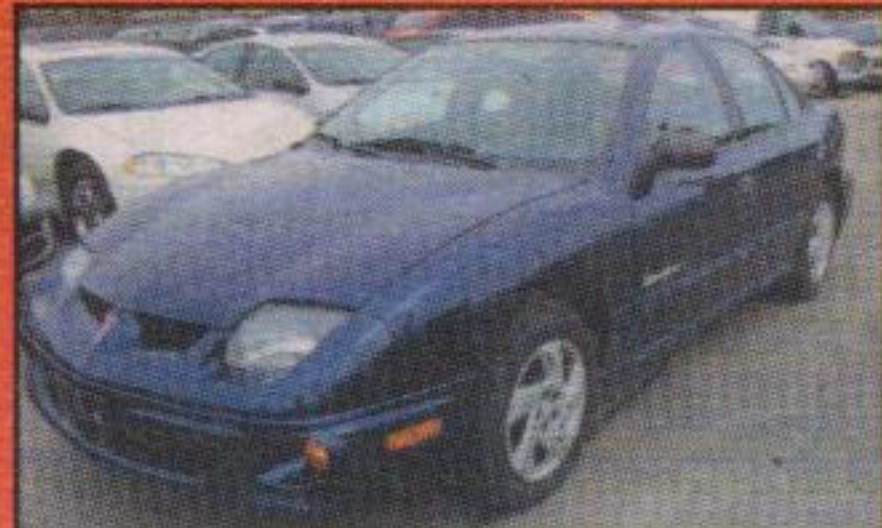

2002 PONTIAC SUNFIRE
WOW only 30,000 km, 4 cyl, auto, air, ABS, CD, bal. of GM warranty. Stk #359229
SPRING SALE $10,888**