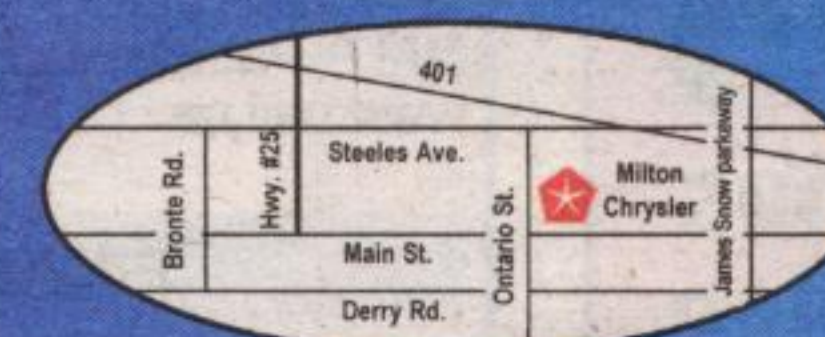

One block north of
Zellers

Visit us at

www.miltonchrysler.com

**#1 CHRYSLER
DEALER IN
CANADA FOR
CUSTOMER
SATISFACTION#**