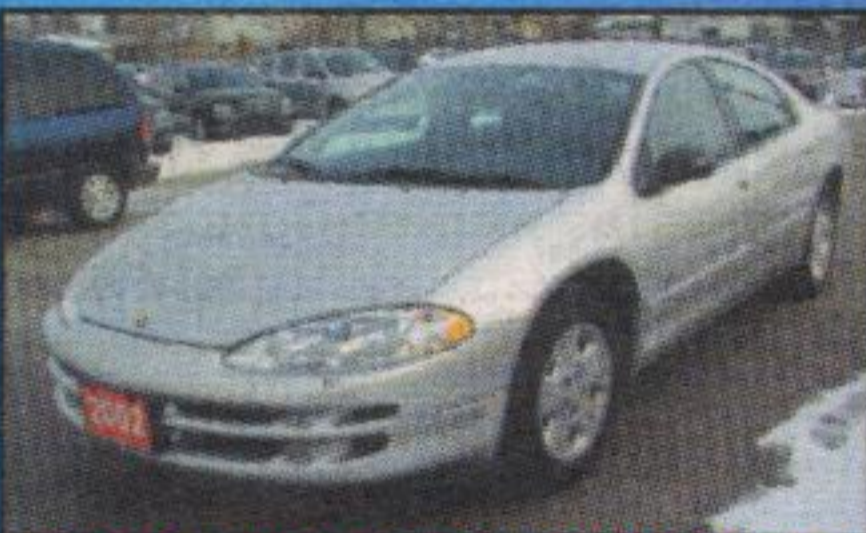

2002 CHRYSLER INTREPID SE
V6, auto, air, pw, pdl, tilt, cruise, CD, low
km. Stk #253218

LOOK $11,888**