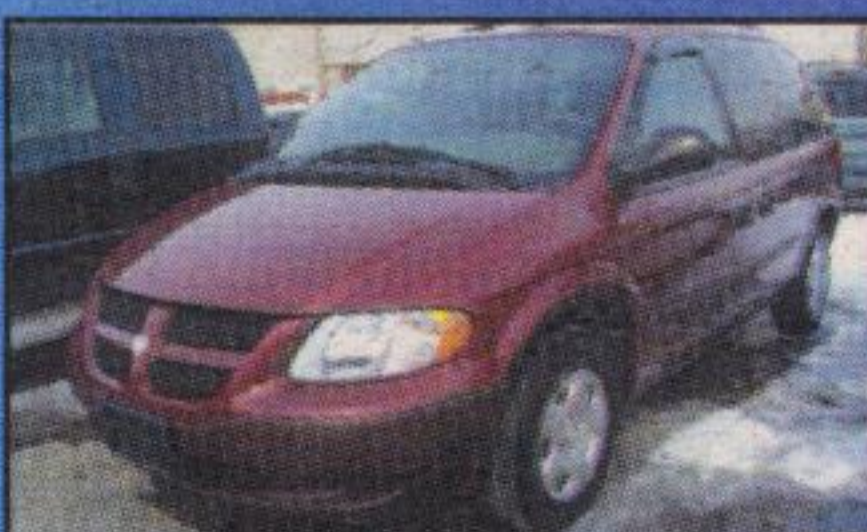

All vehicles are fully reconditioned, certified & E-tested by Chrysler Trained Technicians.

**1998 DODGE CARAVAN 4DR**  
6 cyl, auto, air, PS, PB, pdl,  
AM/FM/cass, 7 pass. Stk #10737

**LOOK \$6,888\*\***

**LOOK \$20,888\*\***

**2001 NISSAN SENTRA SE**  
2.0L 4 cyl, auto, air, p. group, moon roof,  
alloys, rear spoiler, CD. Stk #115715

**LOOK \$10,888\*\***

**2003 CHRYSLER INTREPID ES**  
Only 38,000 km, 3.5L V6, auto, leather,  
roof, chrome wheels, p. group, p. seat,  
ext. warr., CD & cass. Stk #341388

**LOOK \$18,888\*\***

**2001 DODGE GRAND  
CARAVAN SPORT**  
3.3L V6, auto, air, p. grp, power sliding door, p.  
hatch, tilt, cruise, keyless entry. Stk #157068

**LOOK \$15,888\*\***

**1997 GMC SIERRA SLE 2500  
4x4 EXT DIESEL, LONG BOX**  
V8 Turbo, auto, air, pw, pdl, tilt, cruise,  
p. seat, cass. Stk #505299