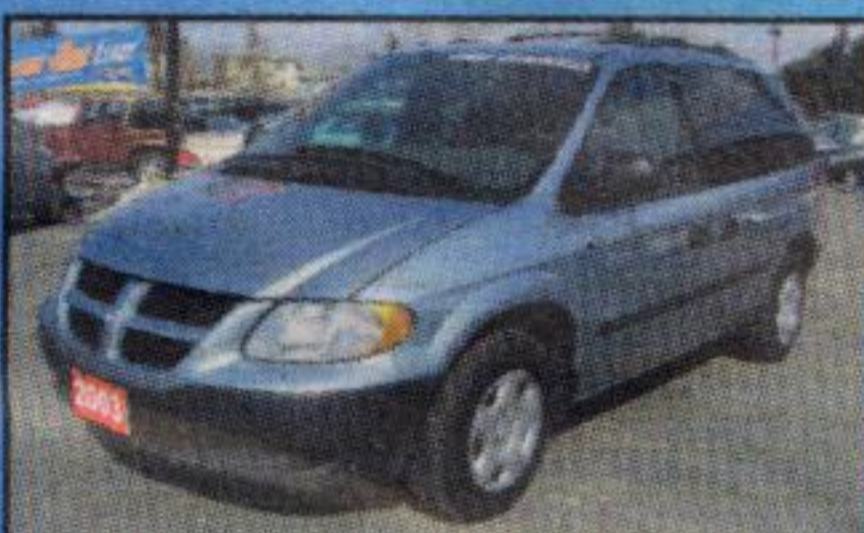

All vehicles are fully reconditioned, certified & E-tested by Chrysler Trained Technicians.

**1998 DODGE CARAVAN 4DR**  
6 cyl, auto, air, PS, PB, pdl,  
AM/FM/cass, 7 pass. Stk #10737

**LOOK \$6,888\*\***

**LOOK \$8,888\*\***

**1998 PONTIAC SUNFIRE SE**  
4 cyl, 5 speed, ps, pb, Sony CD, rear  
spoiler, ABS, dual air bags.  
Stk #814669

**LOOK \$4,888\*\***

**2000 CHRYSLER INTREPID**  
6 cyl, auto, air, pw, pdl, AM/FM/cass,  
p. mirrors, tilt, cruise, air bags.  
Stk #244107

**LOOK \$9,888\*\***

**2001 CHRYSLER NEON LX**  
4 cyl, auto, air, pw, pdl, p. mirrors, p.  
moon roof, alloys, CD changer &  
cass. Stk #162575

**LOOK \$9,888\*\***

**1999 CHRYSLER INTREPID ES**  
Power moon roof, leathers, V6, auto,  
air, pw, pdl, p. seat, CD, alloys, traction  
control, tilt, cruise. Stk #613564

**LOOK \$5,888\*\***

**2003 DODGE CARAVAN SE**  
7 pass., 3.3L V6, auto, air, pw, pdl, CD, tinted  
windows, bal. of Chrysler warr.  
Stk #13,888

**LOOK \$13,888\*\***

**2001 FORD TAURUS SE**  
Only 53,000 km, V6, auto, air, pw, pdl,  
p. seat, CD, alloys, tilt, cruise, keyless,  
ABS, buckets. Stk #161117