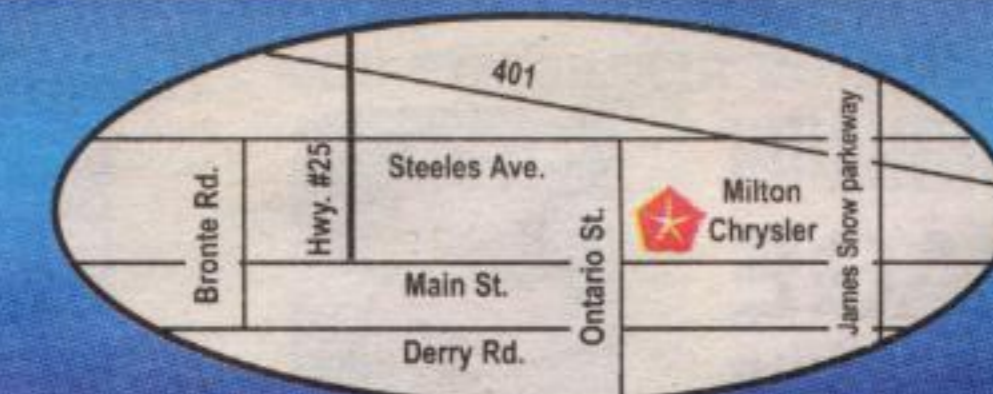

One block north of Zellers