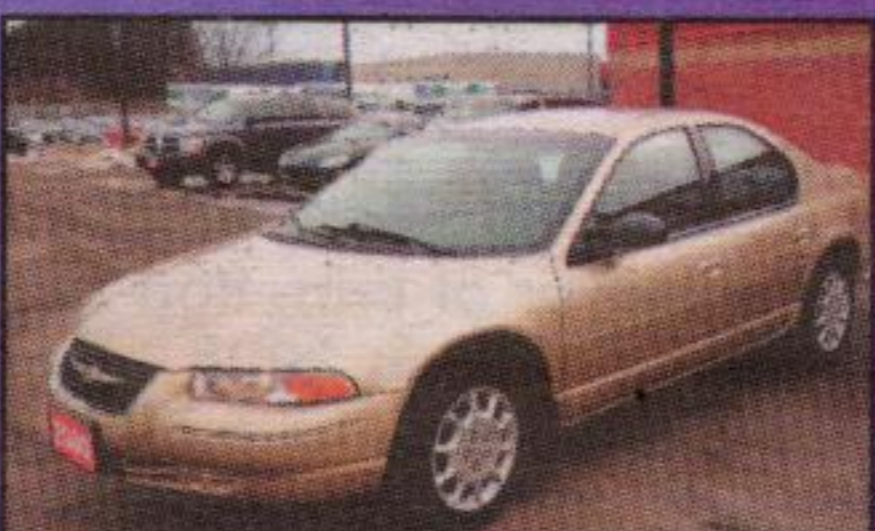

6 cyl, auto, air, pw, pdl, p. mirrors, p. seat, tilt, cruise, alloys. Stk #229190

LOOK \$4,888**

2000 CARAVAN

3.3L V6, auto, air, quads, alloys, roof rack, pw, pdl, tilt, cruise, AM/FM stereo. Stk #727804

LOOK \$8,988**

2001 CHRYSLER SEBRING LX

6 cyl, auto, air, pw, pdl, tilt, cruise, AM/FM cass, Stk #724264

LOOK \$9,888**

1998 DODGE CARAVAN 4DR

6 cyl, auto, air, PS, PB, pdl, AM/FM/cass, 7 pass. Stk #10737

LOOK \$6,888**

2000 CHRYSLER INTREPID

6 cyl, auto, air, pw, pdl, AM/FM/cass, p. mirrors, tilt, cruise, air bags. Stk #244107

LOOK \$9,888**

2000 CHRYSLER NEON LE

4 cyl, auto, air, alloy wheels, cass & CD, Stk #741699

LOOK \$8,888**

2000 CHRYSLER CIRRUS LX

Economical, 4 cyl, auto, air, pw, pdl, tilt, cruise, AM/FM/cass. Stk #130153

LOOK \$8,888**

2002 DODGE CARAVAN SE

4 Dr, 3.3L, 6 cyl, auto, air, CD Stk #75382

LOOK \$9,988**

1994 DODGE CARAVAN