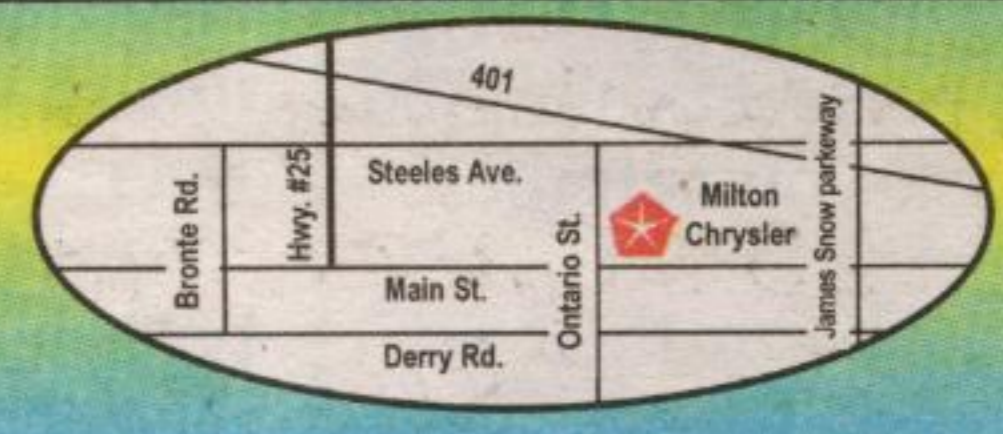

One block north of Zellers

*Based on 2004 year-end SSI results for our dealer group, verified by Daimler Chrysler Canada. *Cash Sale Price includes FDA (factory to dealer allowance), add for applicable freight, admin fee, taxes & licence fee. Special finance/leased rates are available in lieu of FDA. See dealer for details. †Lease payment terms as shown. Due at signing first payment, applicable freight, admin fee, taxes & licence fee. 20,400 km annual mileage allowance. Excess km charge 15¢ per km. Closed end, walkaway lease, OAC. ‡Special finance/lease rates/factory dealer allowance mutually exclusive and may not be combined. See dealer for details.