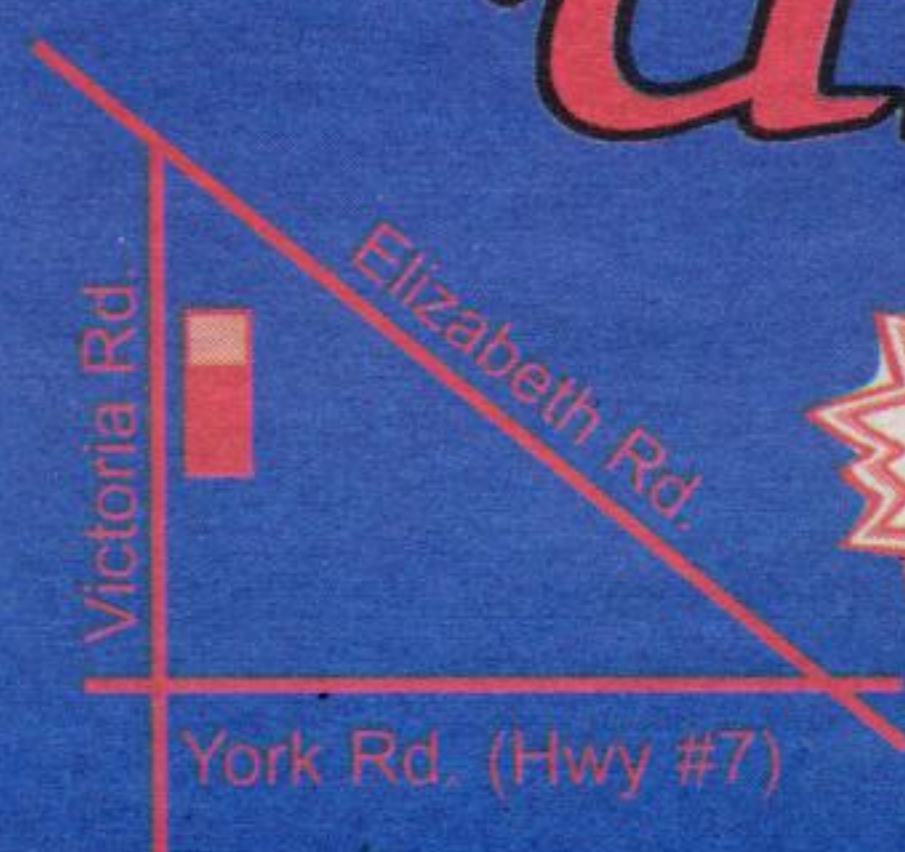

Gift Certificates Available

28 Years Experience • Quality Workmanship

Unique Frame + Art

NEW

48 VICTORIA RD. S., GUELPH,
Ont., N1E 5P6
Corner of Victoria & Elizabeth

500 LAURIER AVE. MILTON, Laurier Centre
(Near A&P) Hwy. 25, just north of Derry Rd.