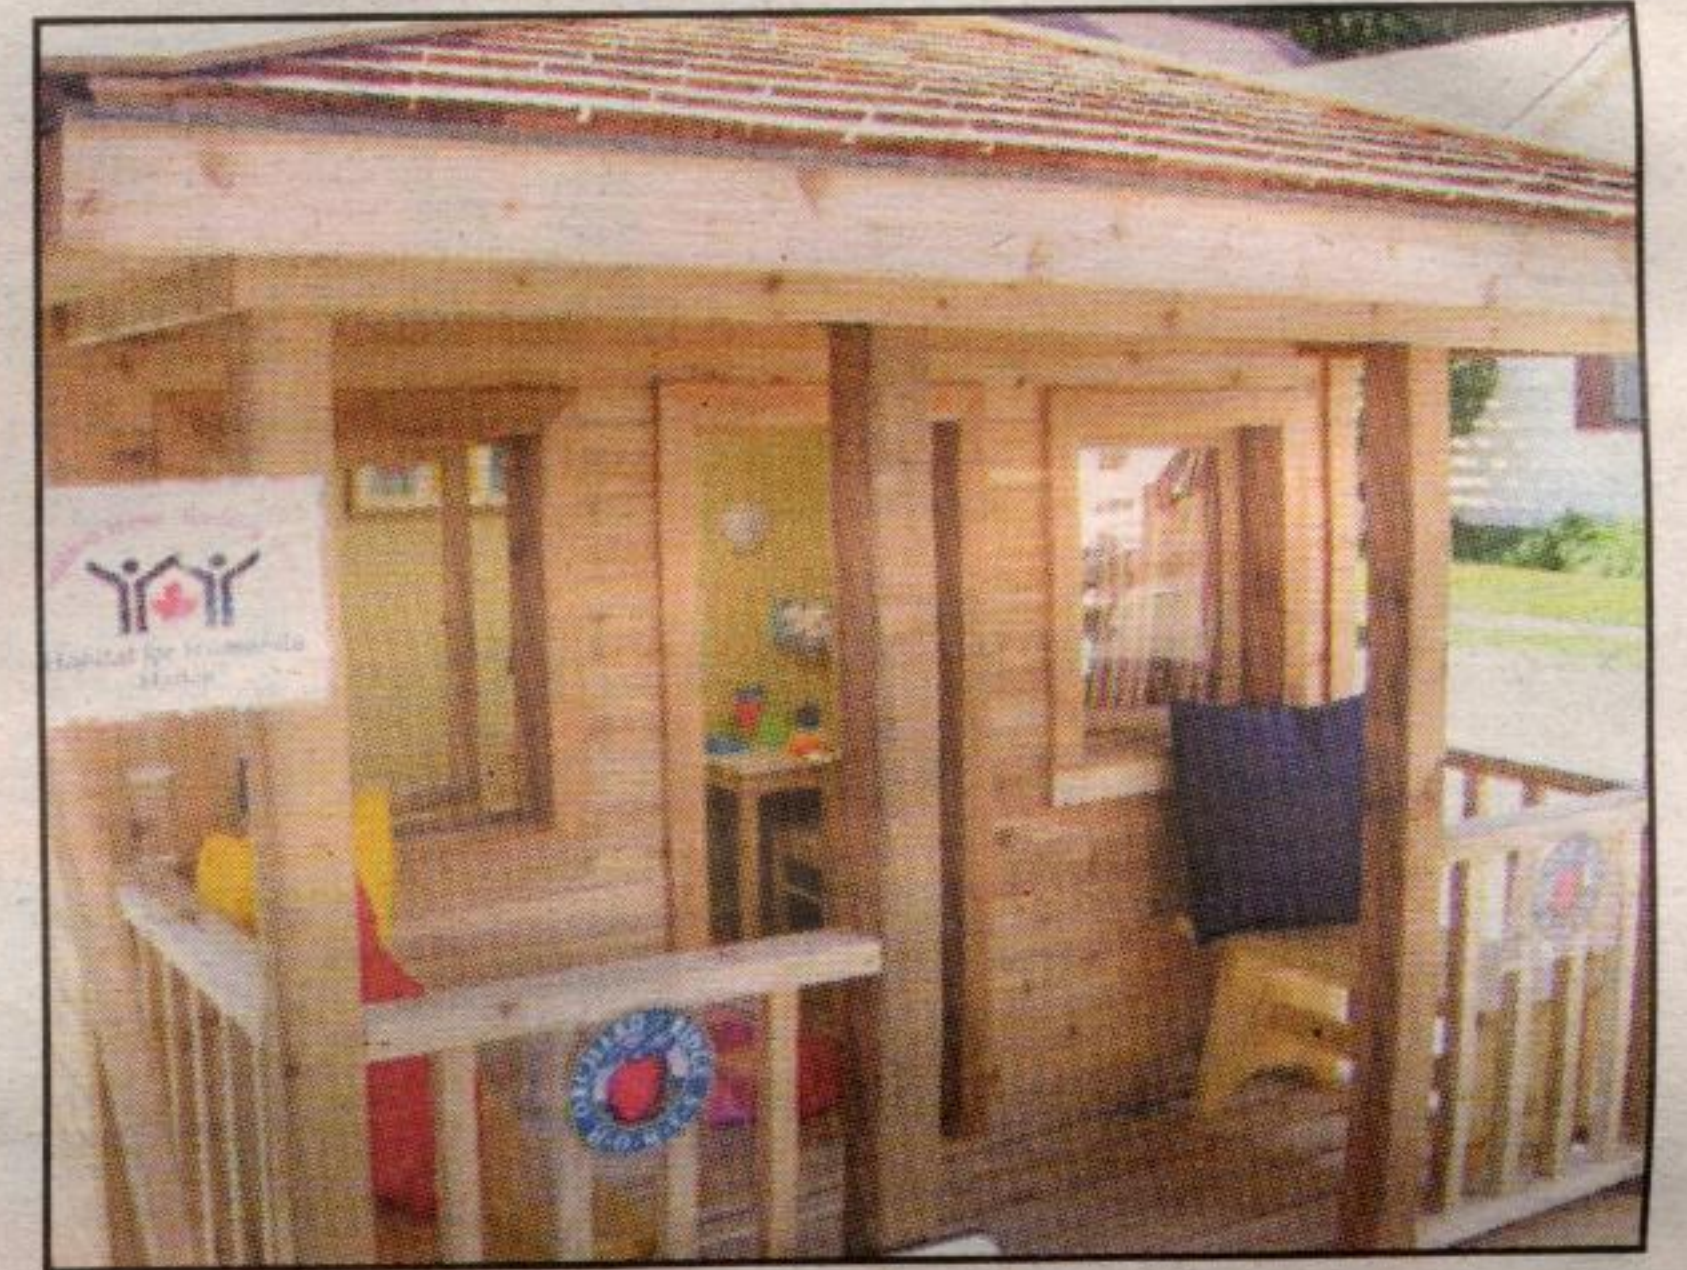

BARROW FAMILY CHIROPRACTIC

Dr. Angela Barrow
"Optimize Your Health"
180 Ontario St. S, Milton
905-878-4994

Christmas Gift Box Collection 2004

Christmas Colours
Blue Topaz 0.20ct $399

*All Gold Jewellery 30% OFF (includes gemstones)

Eng. 0.33ct $899
Wed. 0.15ct $499

Rare Tanzanite $299

Sapphire & Diamond
Also Emerald & Ruby
Your Choice $299 ea.

0.12ct $199

Diamond Bangle 0.22ct $399

*Excluding flyer & advertised items

HALTON HILLS Fine Jewellery
formerly Gold Connection of Milton
218 Main Street East,
Downtown Milton
(905) 875-2999

Monday to Friday 9:30 to 8:00
Saturday 9:00 to 5:00
Sunday 12:00 to 4:00

A Christmas Gift from MILTON Home Hardware

Enter to WIN an all inclusive 1 week TRIP FOR TWO to **MEXICO**

Ballots available in our store
NO PURCHASE NECESSARY

This is my way to thank you for your continued patronage

Angelo De Medicis Dealer/Owner

Entries must be in by December 19, 2004
DRAW DATE: December 22, 2004

Contest exclusive to:

MILTON HOME HARDWARE BUILDING CENTRE
385 Steeles Ave. E. 905-878-9222