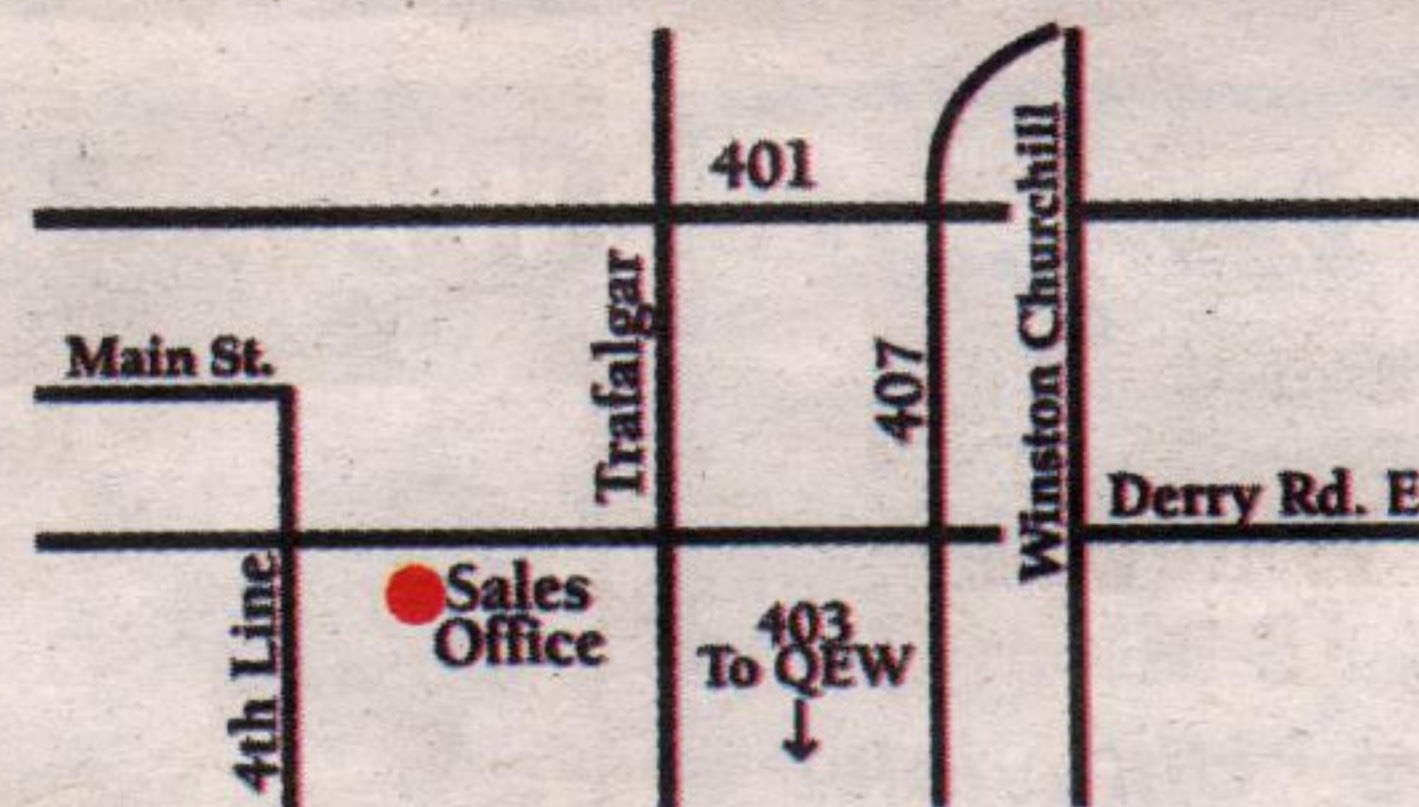

www.mattamyhomes.com

Presentation Centre Hours: Monday to Thursday 1pm-8pm;
Friday 1pm-6pm; Saturday, Sunday and Holidays 11am-6pm

All illustrations are artist's concept. All dimensions are approximate.
Specifications, terms and conditions subject to change without notice. E.&O.E.