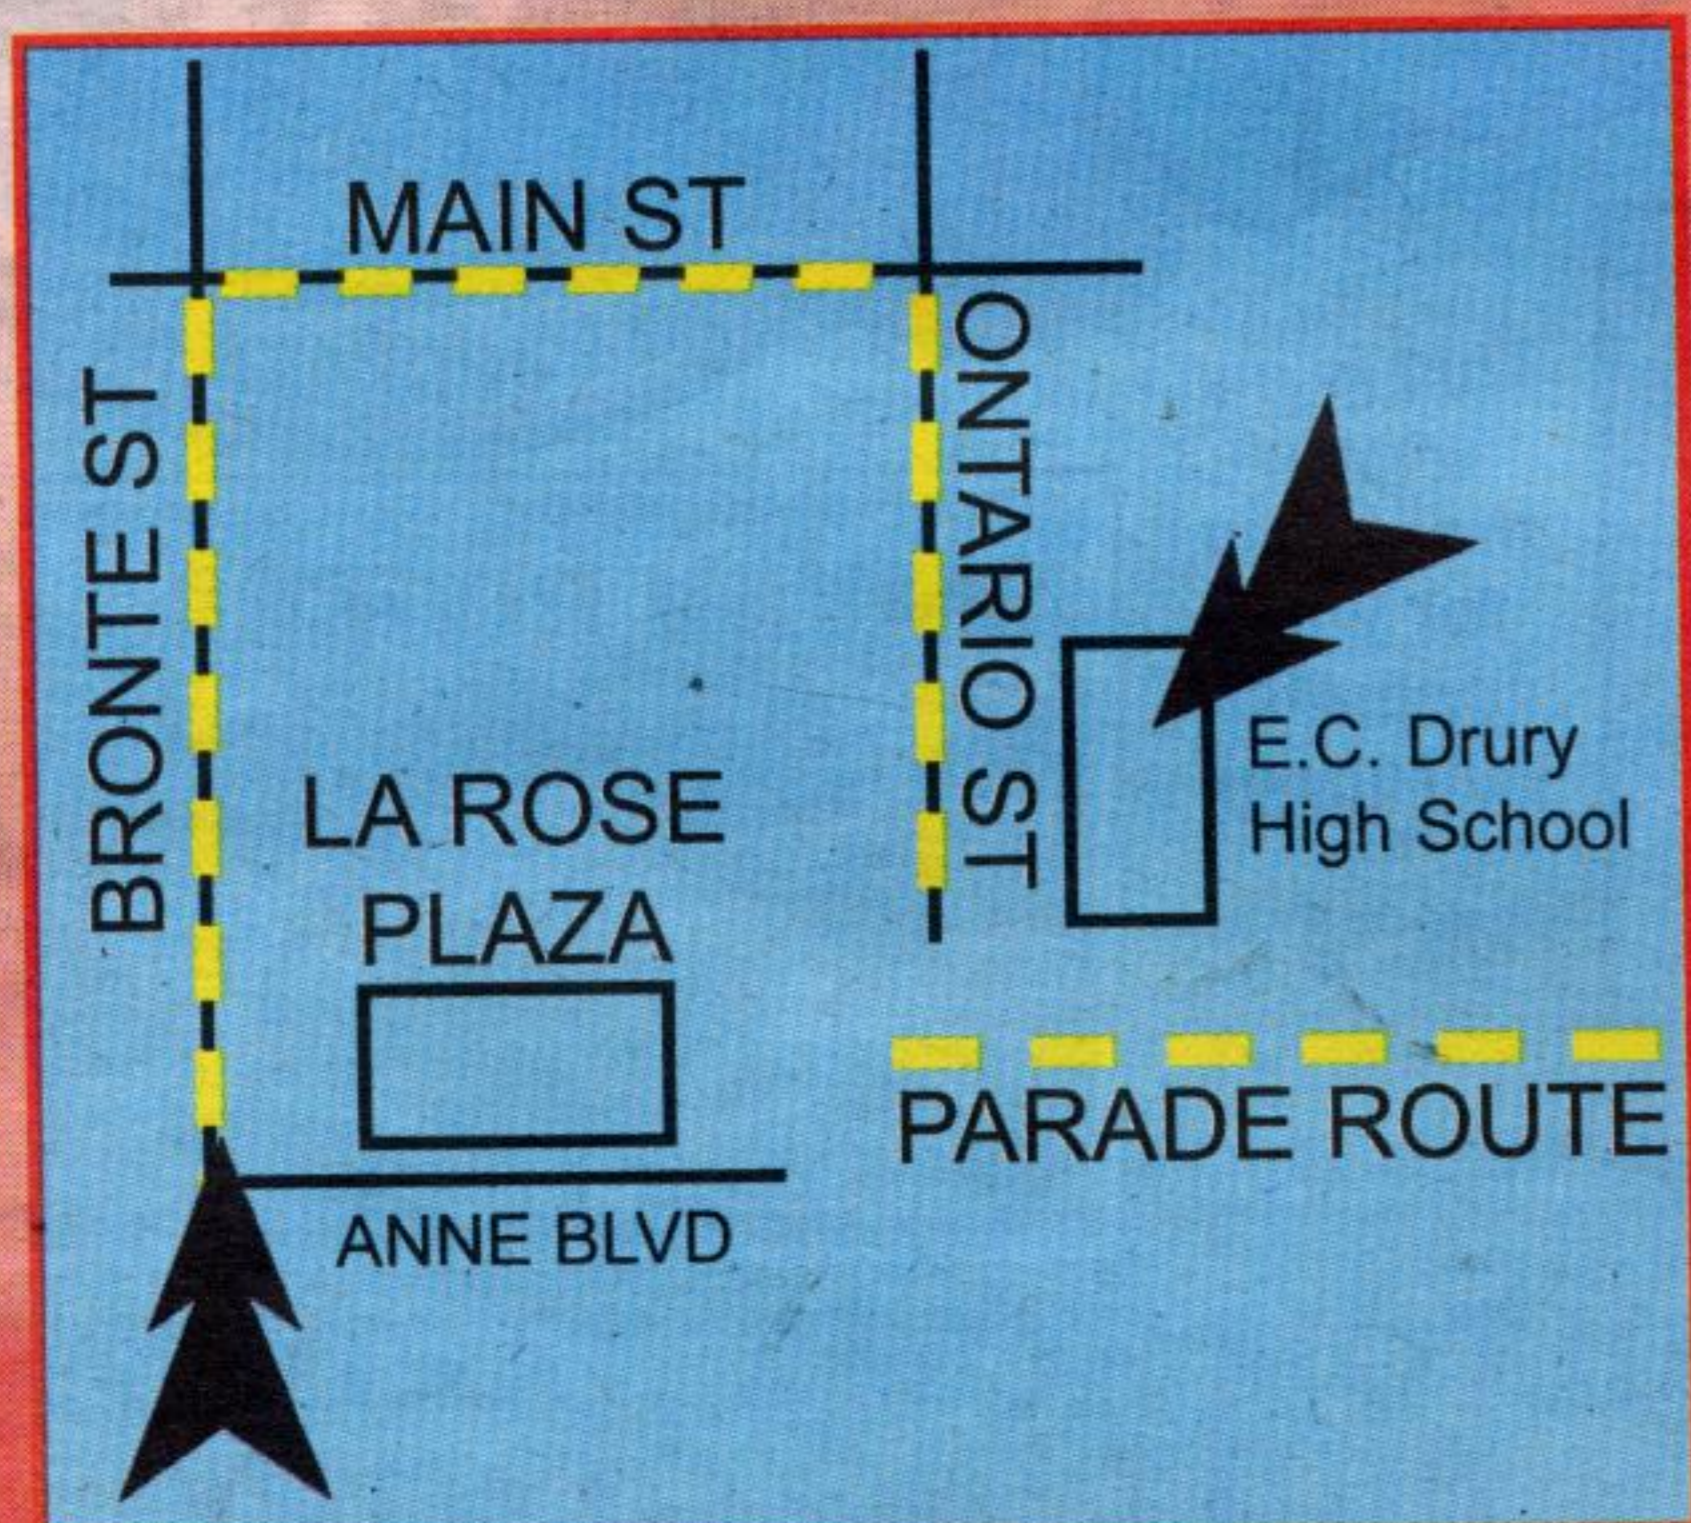

The 2004 Milton

SANTA CLAUS Parade

**Sunday
Nov. 28,
2:00 pm**

"A Country Christmas"

- Santa • Bands • Clowns
- Floats • Attractions

Lots of fun, candy and FREE stuff for kids!

Salvation Army Food Drive

Please bring your non-perishable goods. Firemen will collect on the parade route.

Santa Claus Parade Donation Envelopes

will be given out during the parade. Thank you for your donations.

Don't forget to bring your letters for Santa!

Canada Post will be collecting them during the parade.