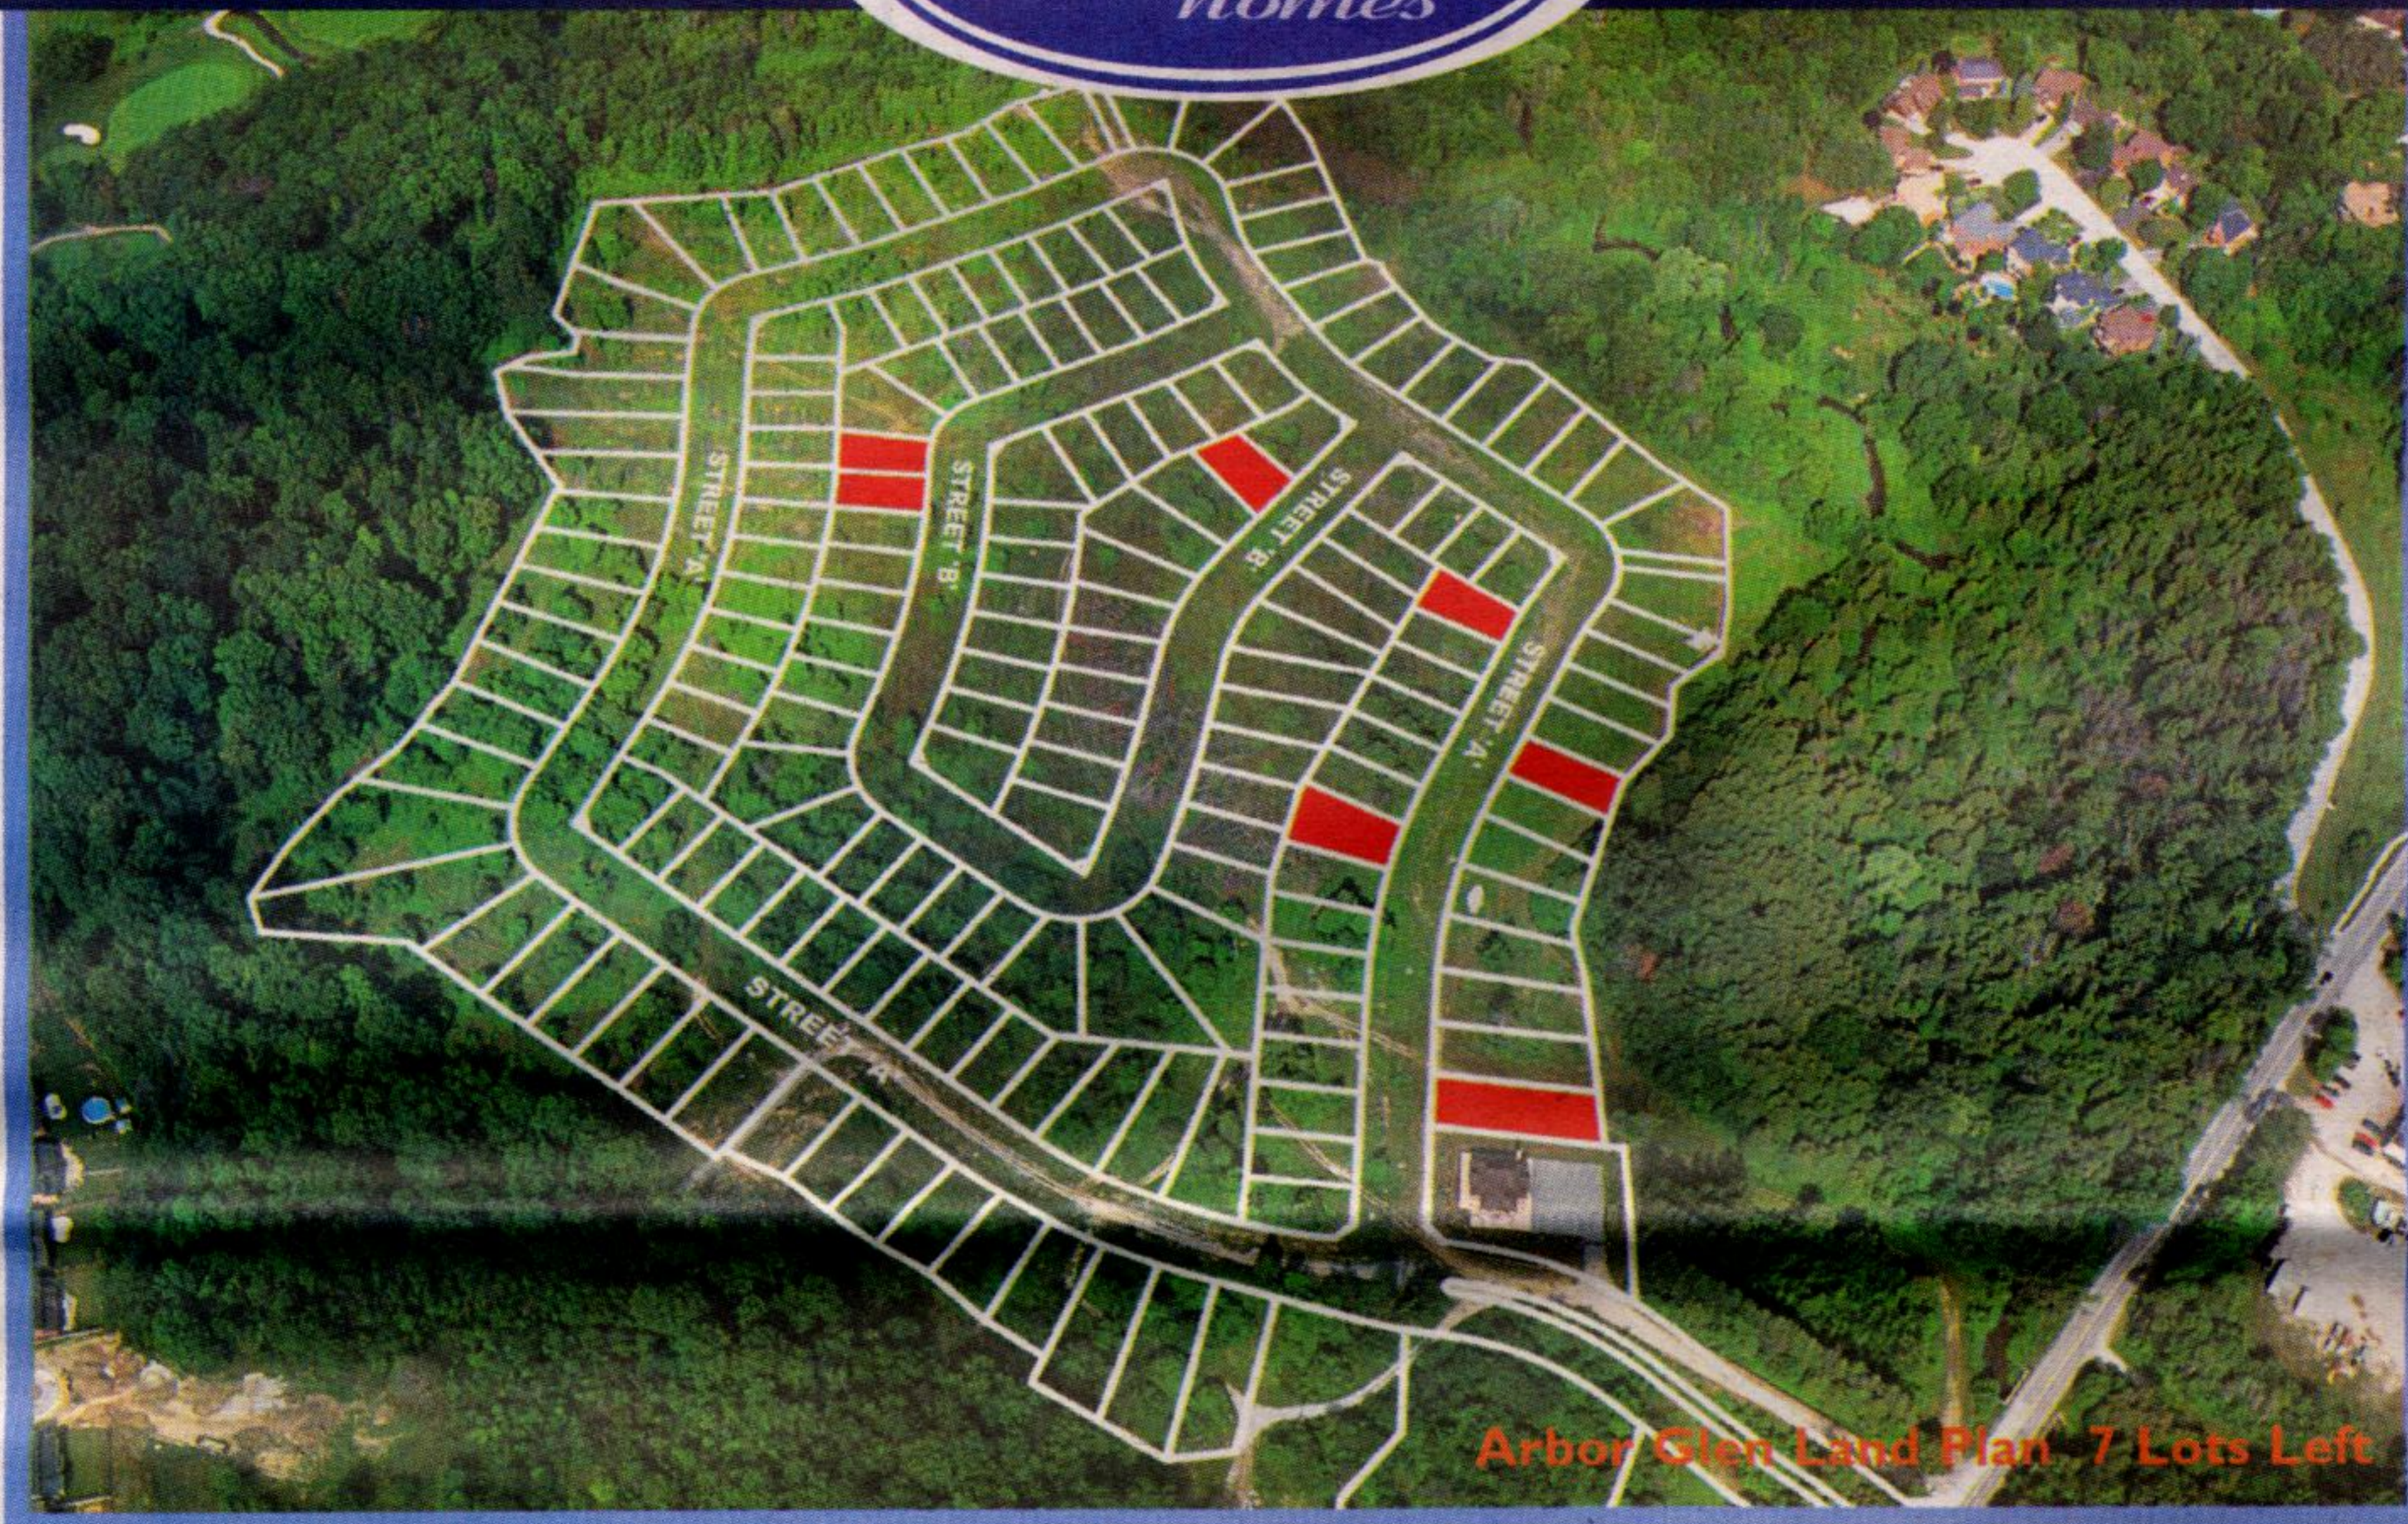

AS YOU CAN SEE, EXCLUSIVE LIVING IN GEORGETOWN HAS ITS LIMITS.

ONLY SEVEN UNIQUE ENCLAVE LOTS REMAINING.

Arbor Glen, Georgetown

Arbor Glen, Georgetown

45' Home, The Lexington 'A', 2,777 sq.ft. \$367,990

50' Home, The Cumberland 'C', 2,839 sq.ft. \$424,990

LAST CHANCE FINAL RELEASE OF EXECUTIVE LOTS.

The first thing you'll notice when living in Mattamy's quiet enclave of homes in Georgetown is the peaceful scenery surrounding your home from a natural ravine. Arbor Glen is uniquely situated in the haven of Hungry Hollow, far from the hustle and bustle of everyday living. This private community offers 45' and 50' lots, backing onto the ravine view. Come see the homes of Arbor Glen. You'll find the view from here inspirational.