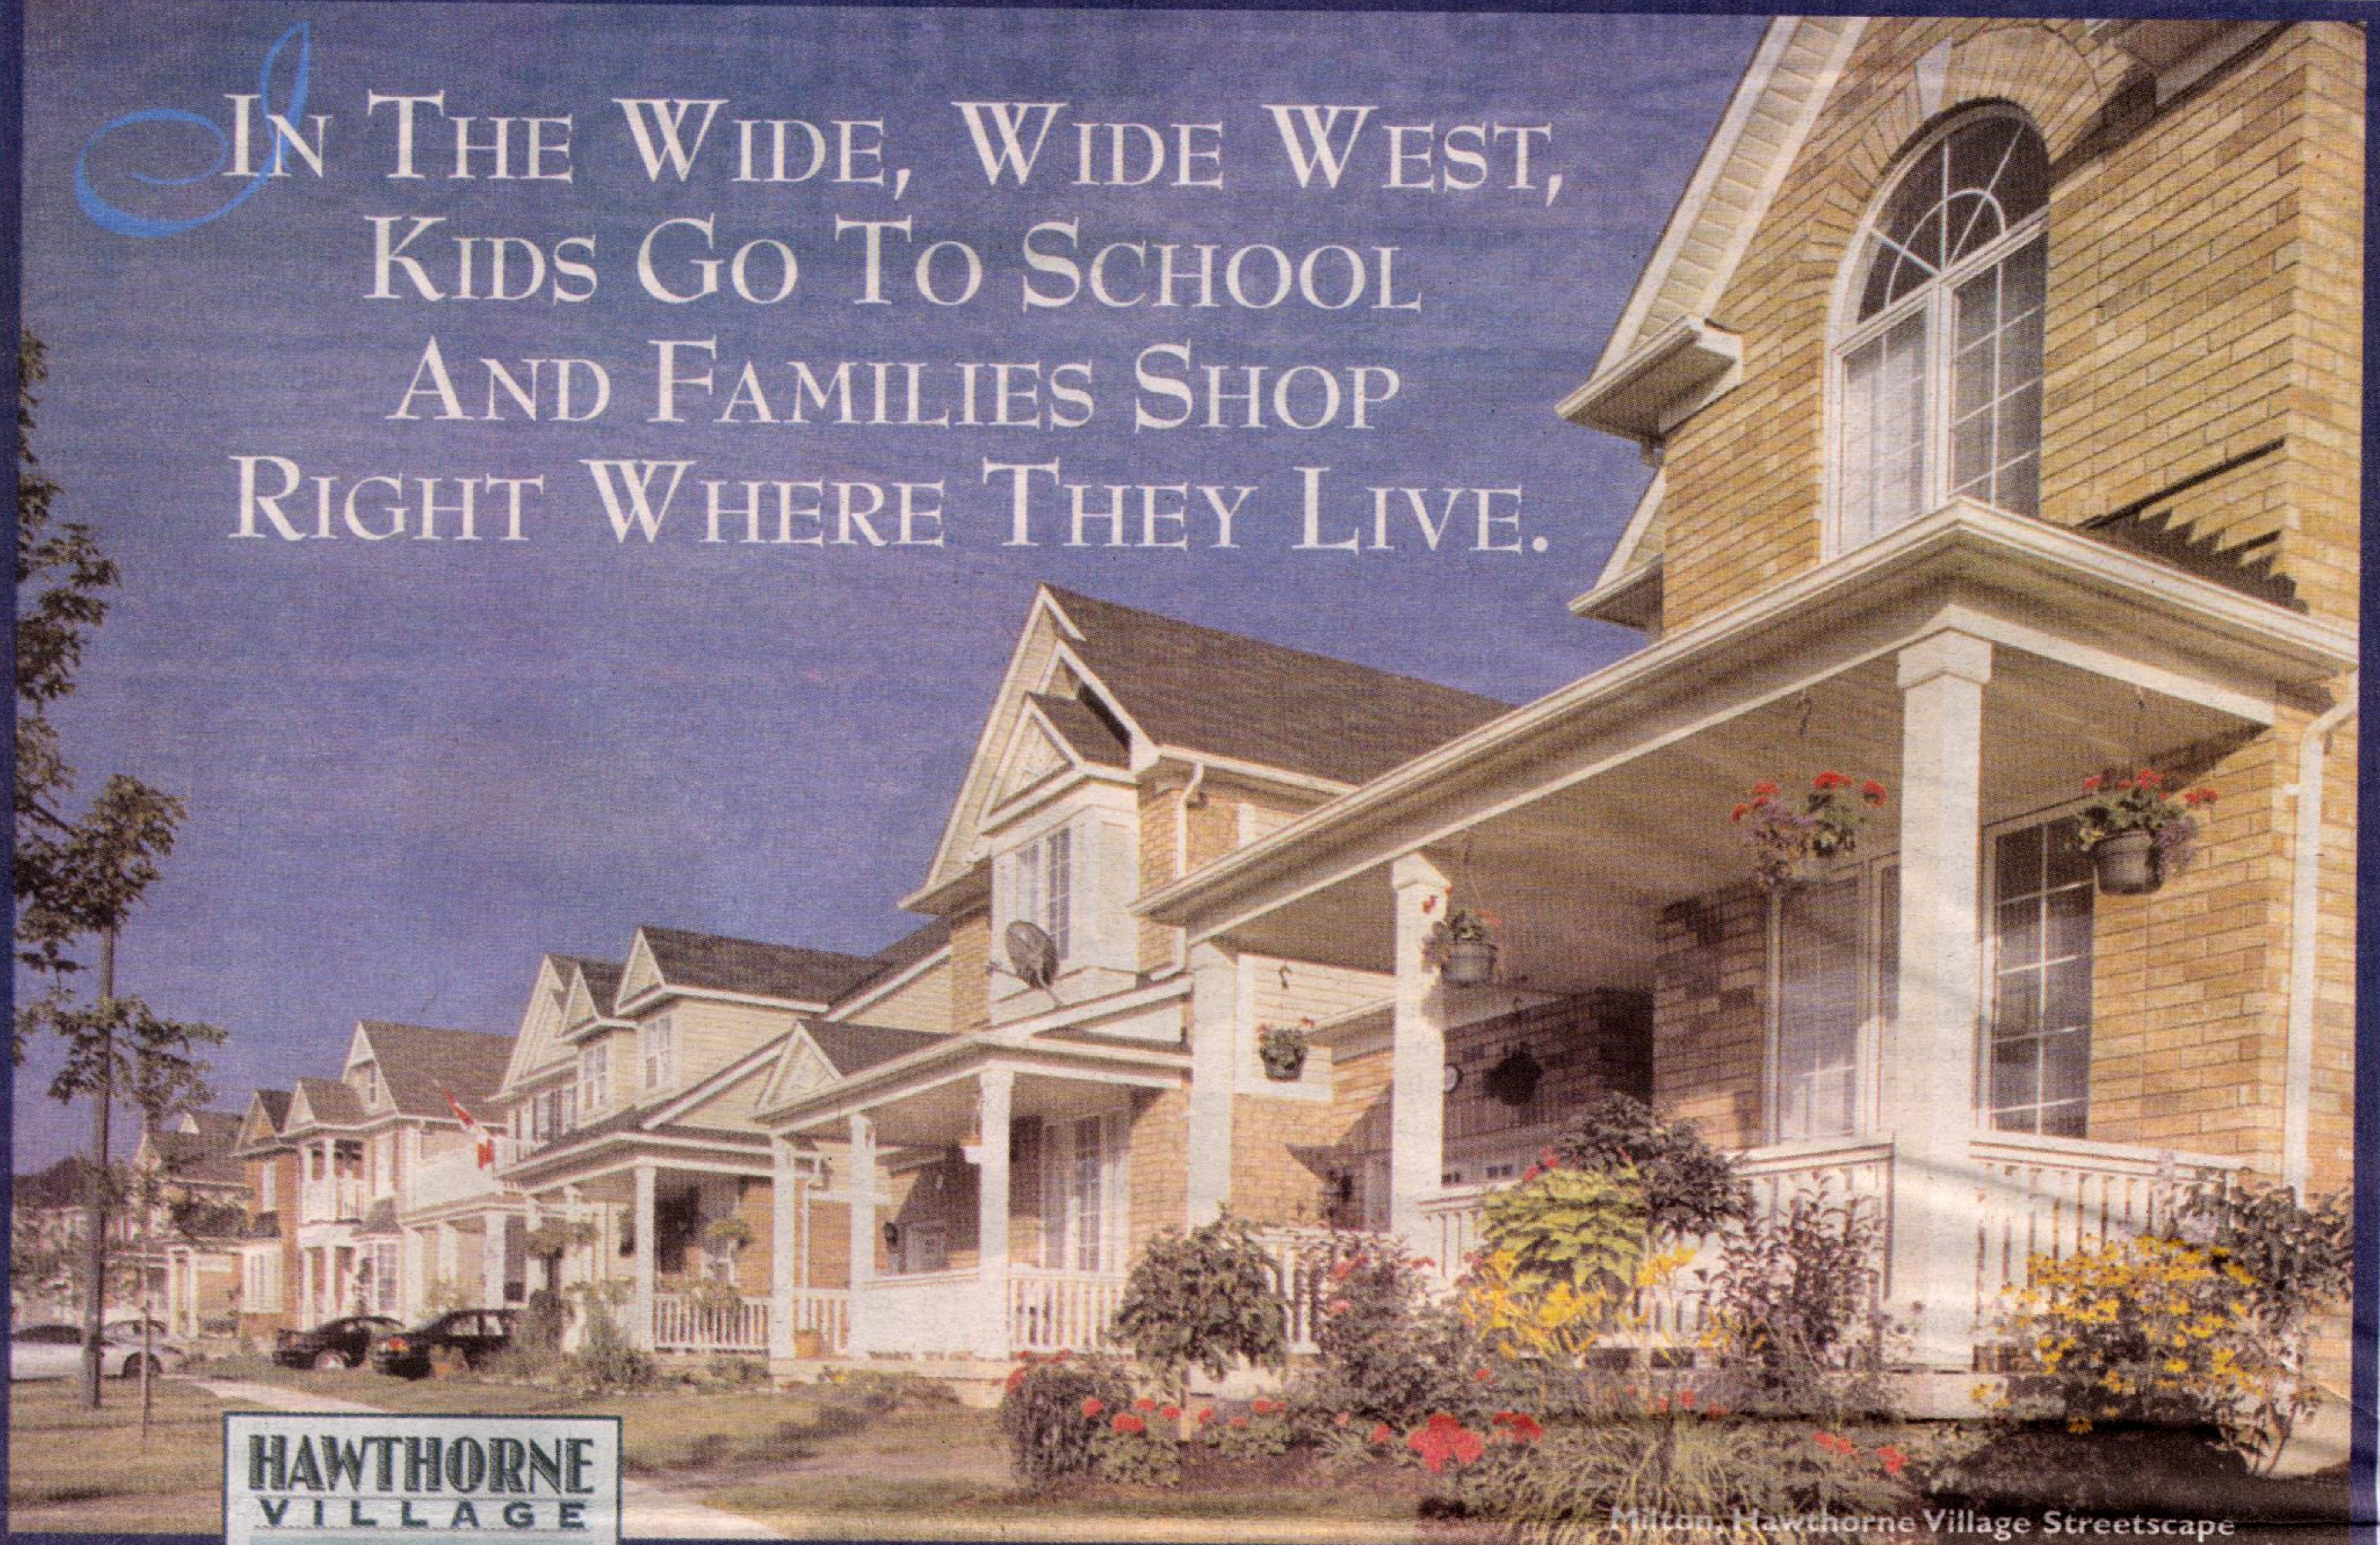

IN THE WIDE, WIDE WEST,
KIDS GO TO SCHOOL
AND FAMILIES SHOP
RIGHT WHERE THEY LIVE.

Milton, Hawthorne Village Streetscape