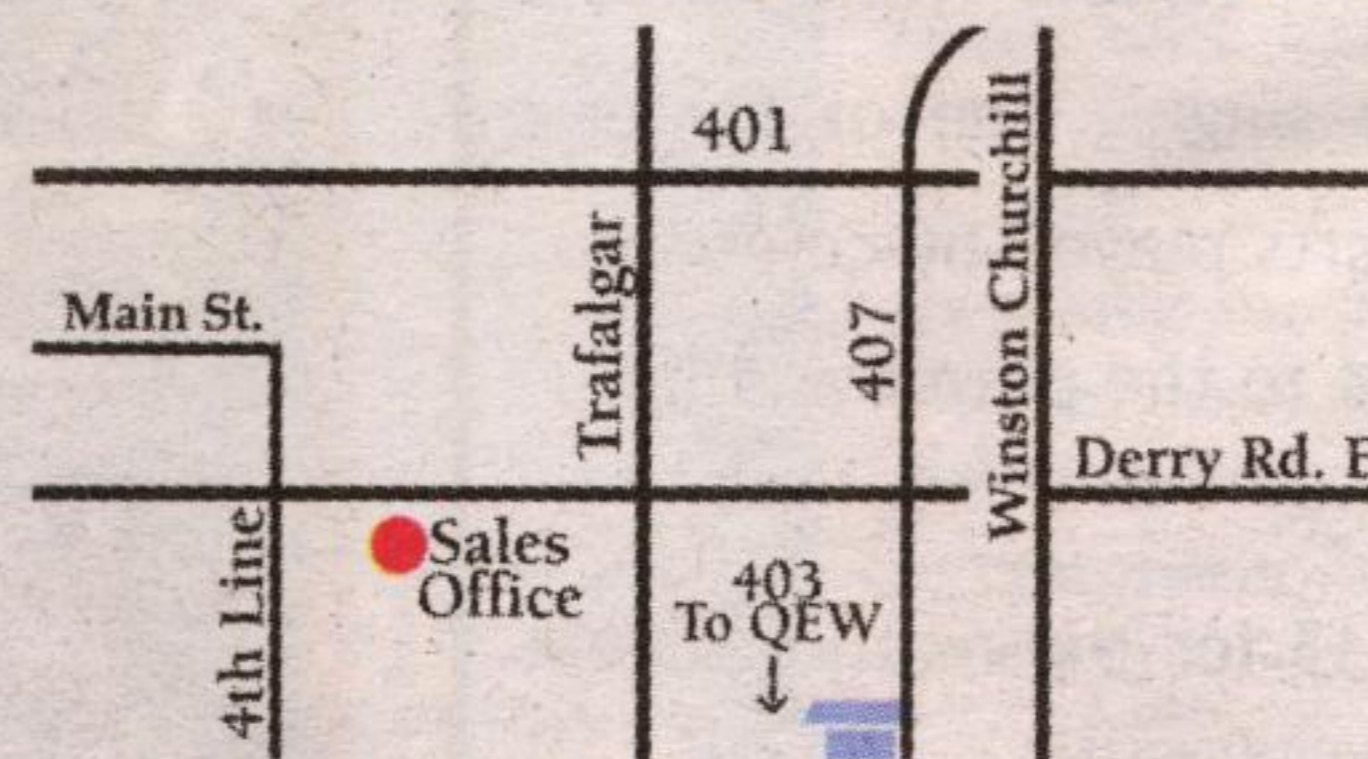

www.mattamyhomes.com

Presentation Centre Hours: Monday to Thursday 1pm-8pm;
Friday 1pm-6pm; Saturday, Sunday and Holidays 11am-6pm