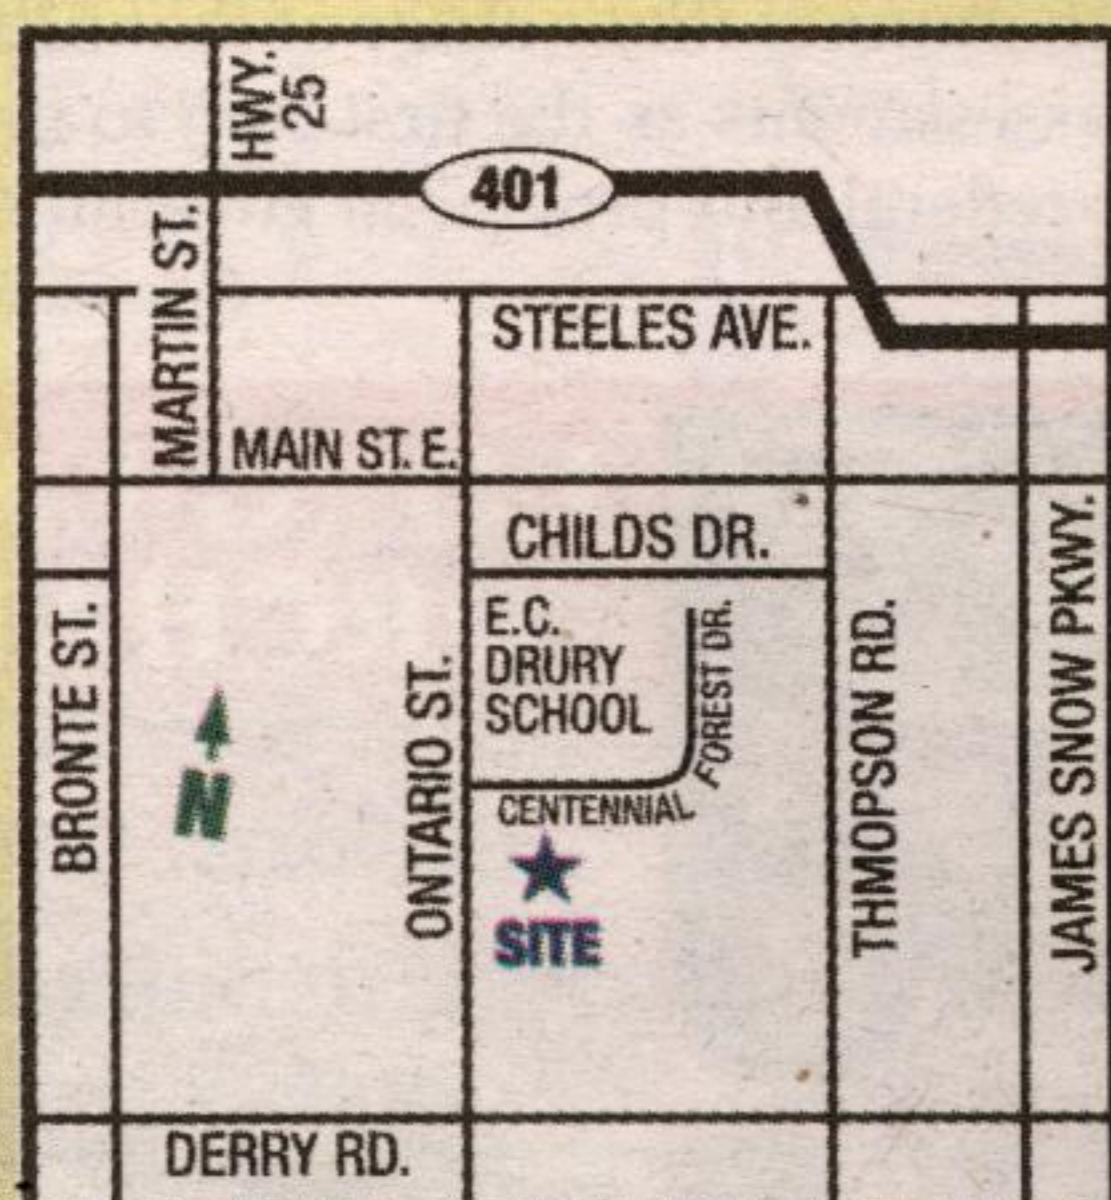

Now PREVIEWING

**Hurry!
Only
51 Suites
Available**

LUXURIOUS ADULT CONDOMINIUM LIVING
Large Suites from 1200 sq. ft. **from \$229,990**

Right in the heart of Milton, surrounded by Centennial Forest.

Live in a peaceful park enclave setting near Senior's Activity Centre.

Just blocks from Milton Town Centre and all amenities including GO Station.

It's everything you've ever wanted.

CALL TODAY
905-693-1999

www.delridgehomes.com

Illustrations and model are artist's concept. Specifications, availability and prices subject to change without notice E.&O.E.