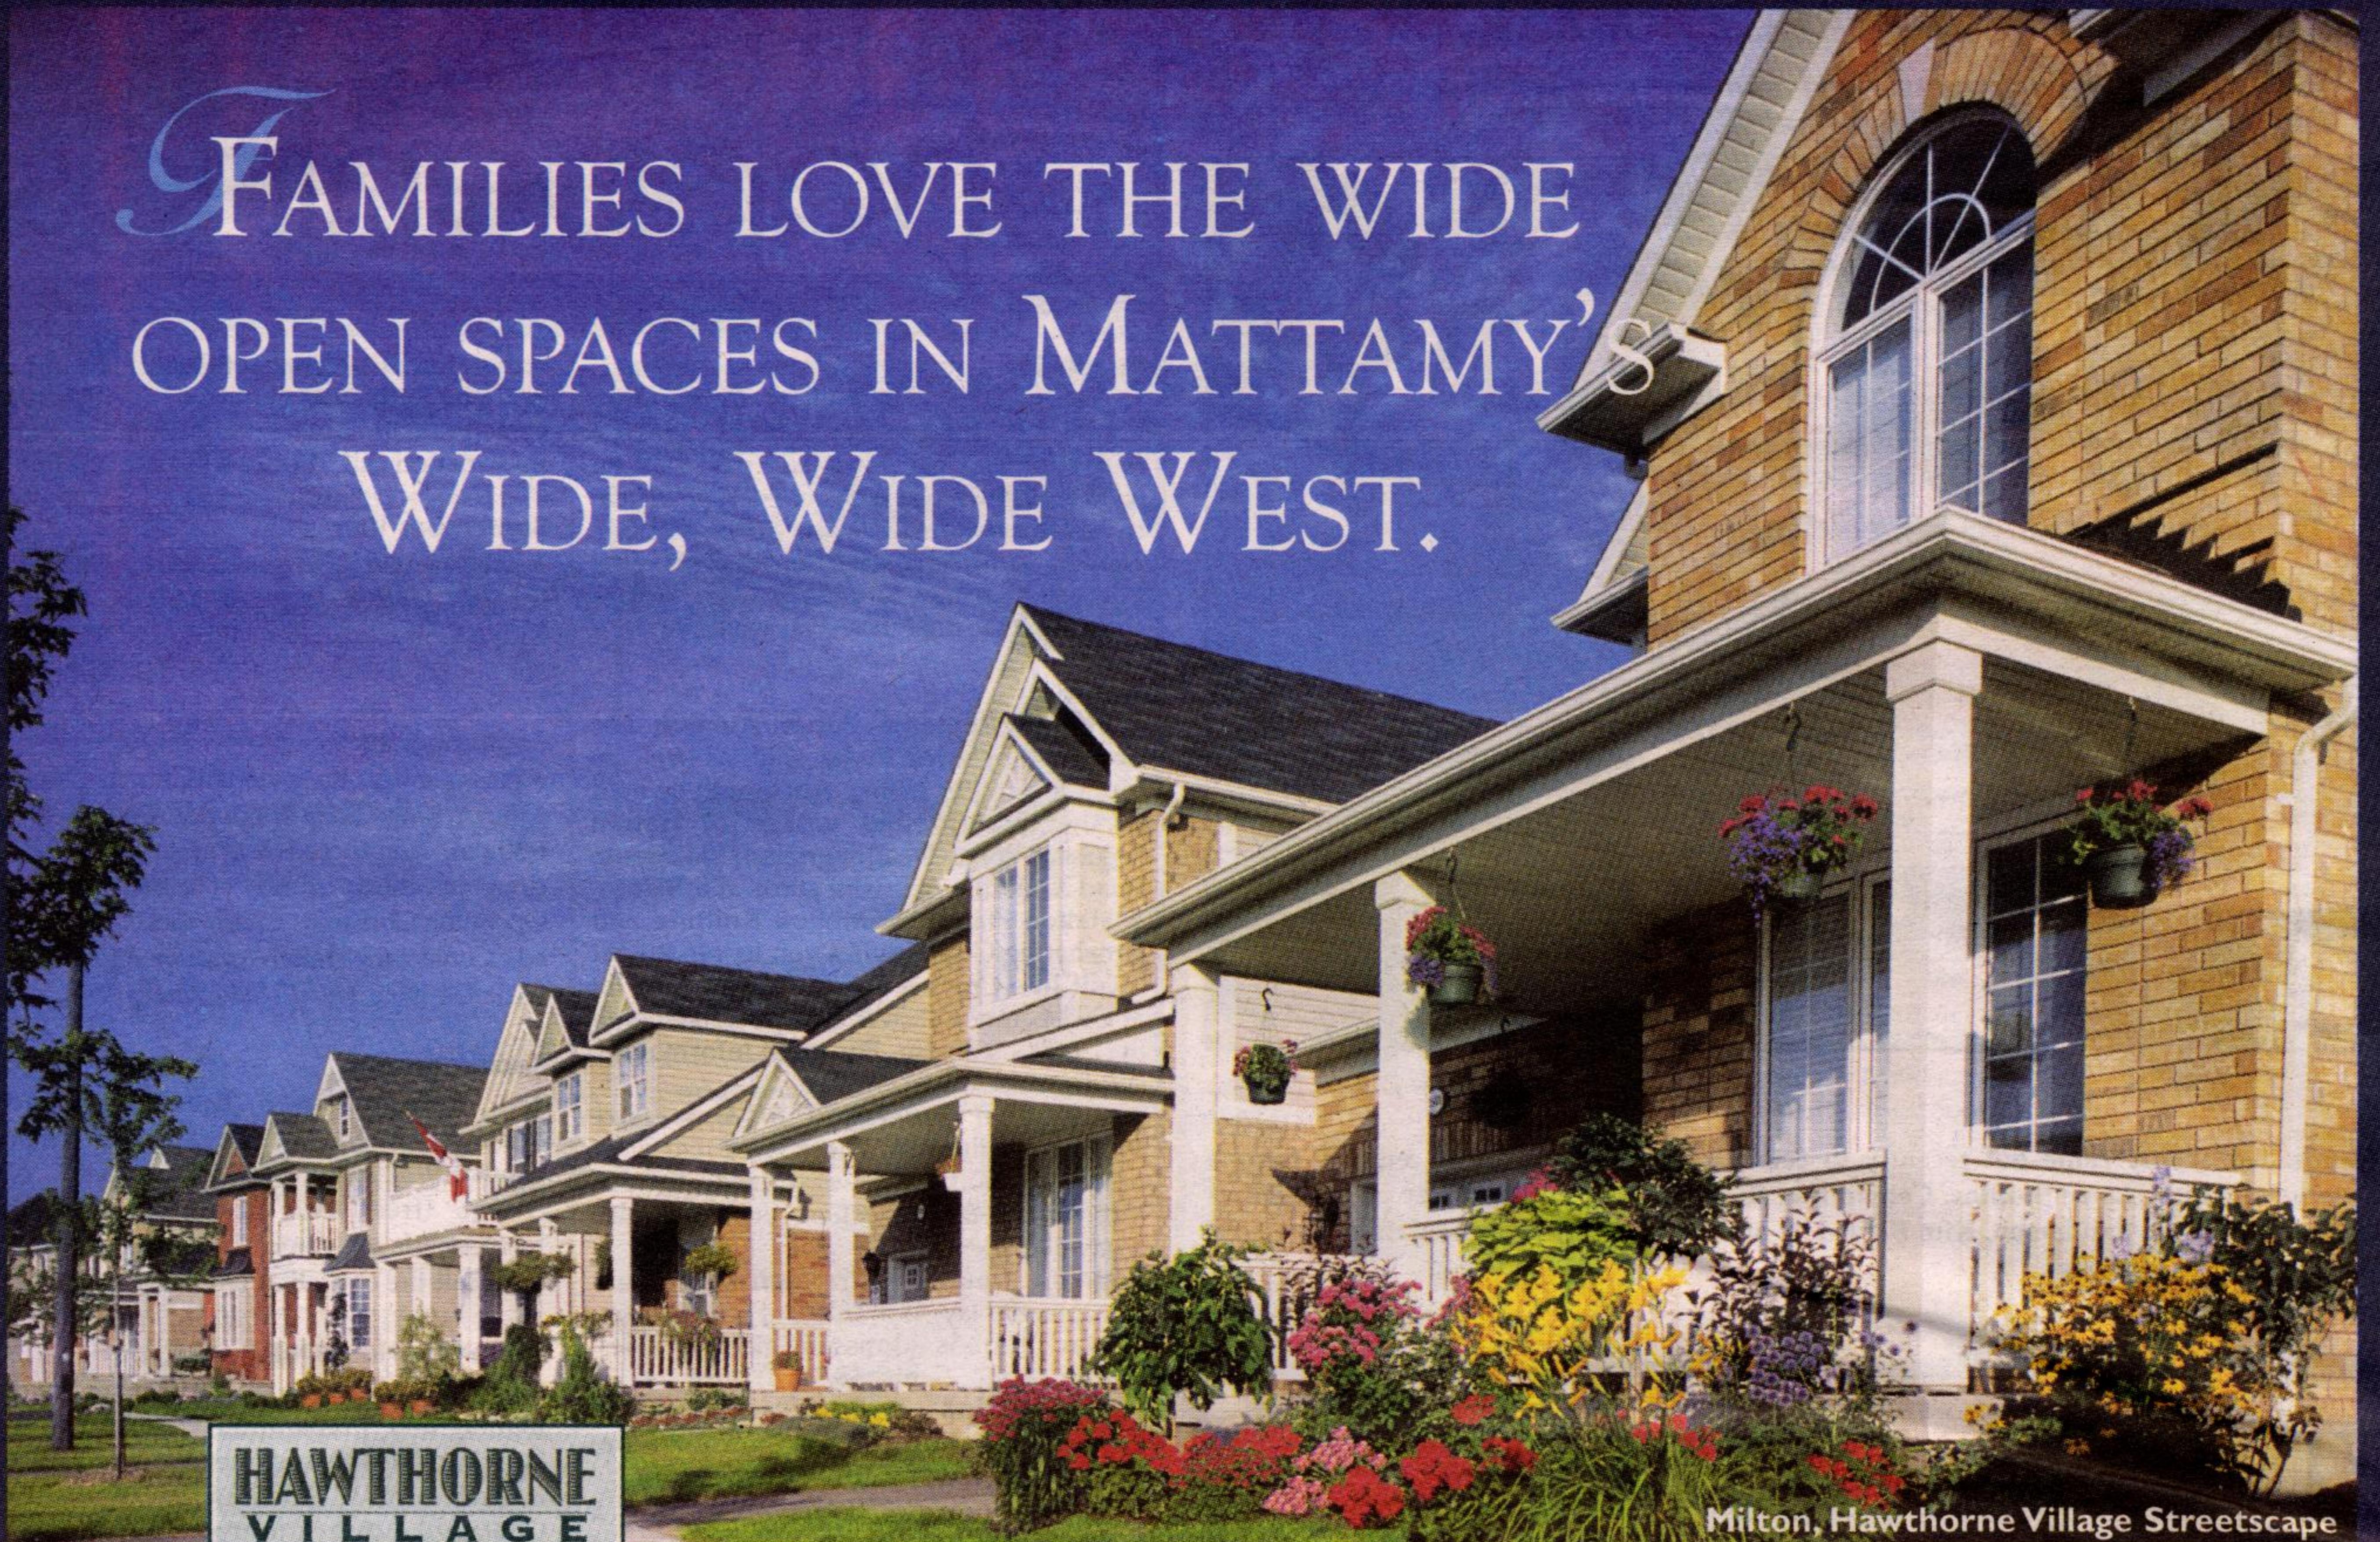

FAMILIES LOVE THE WIDE OPEN SPACES IN MATTAMY'S WIDE, WIDE WEST.

Milton, Hawthorne Village Streetscape