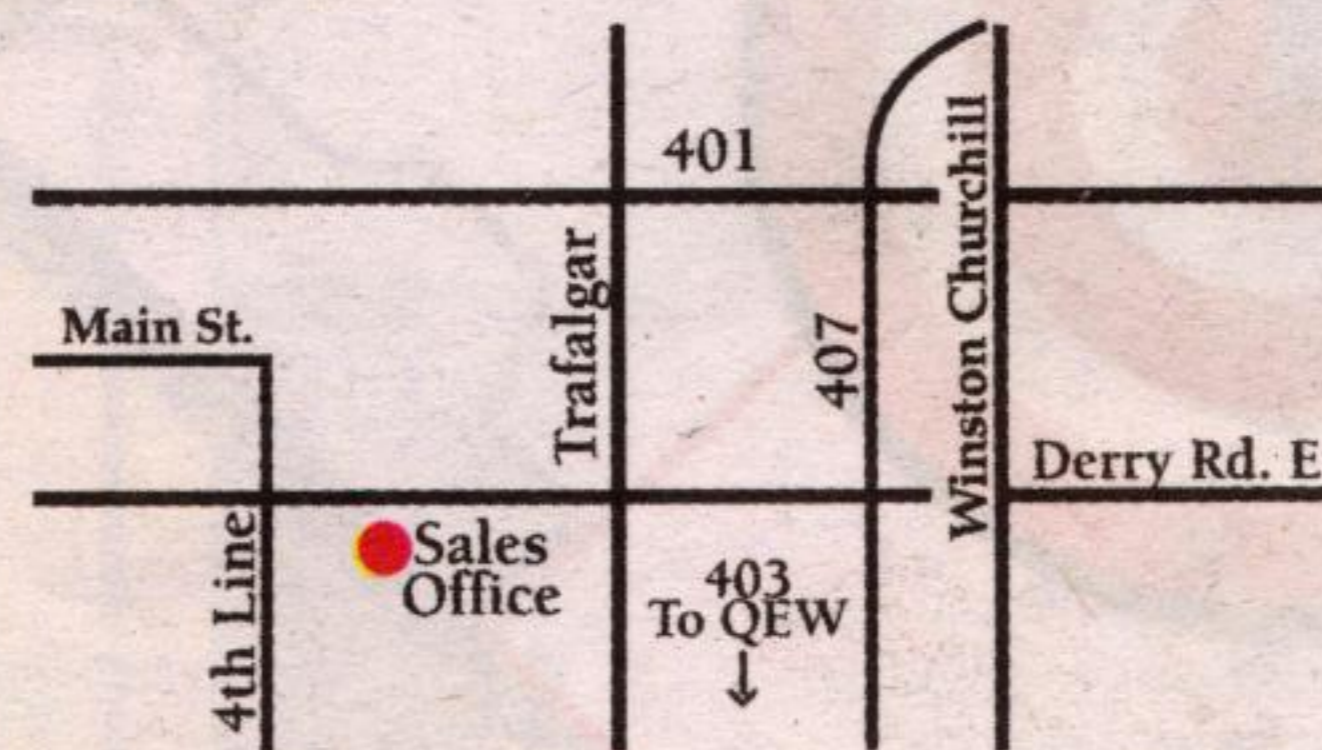

www.mattamyhomes.com

Presentation Centre Hours: Monday to Thursday 1pm-8pm; Friday 1pm-6pm; Saturday, Sunday and Holidays 11am-6pm