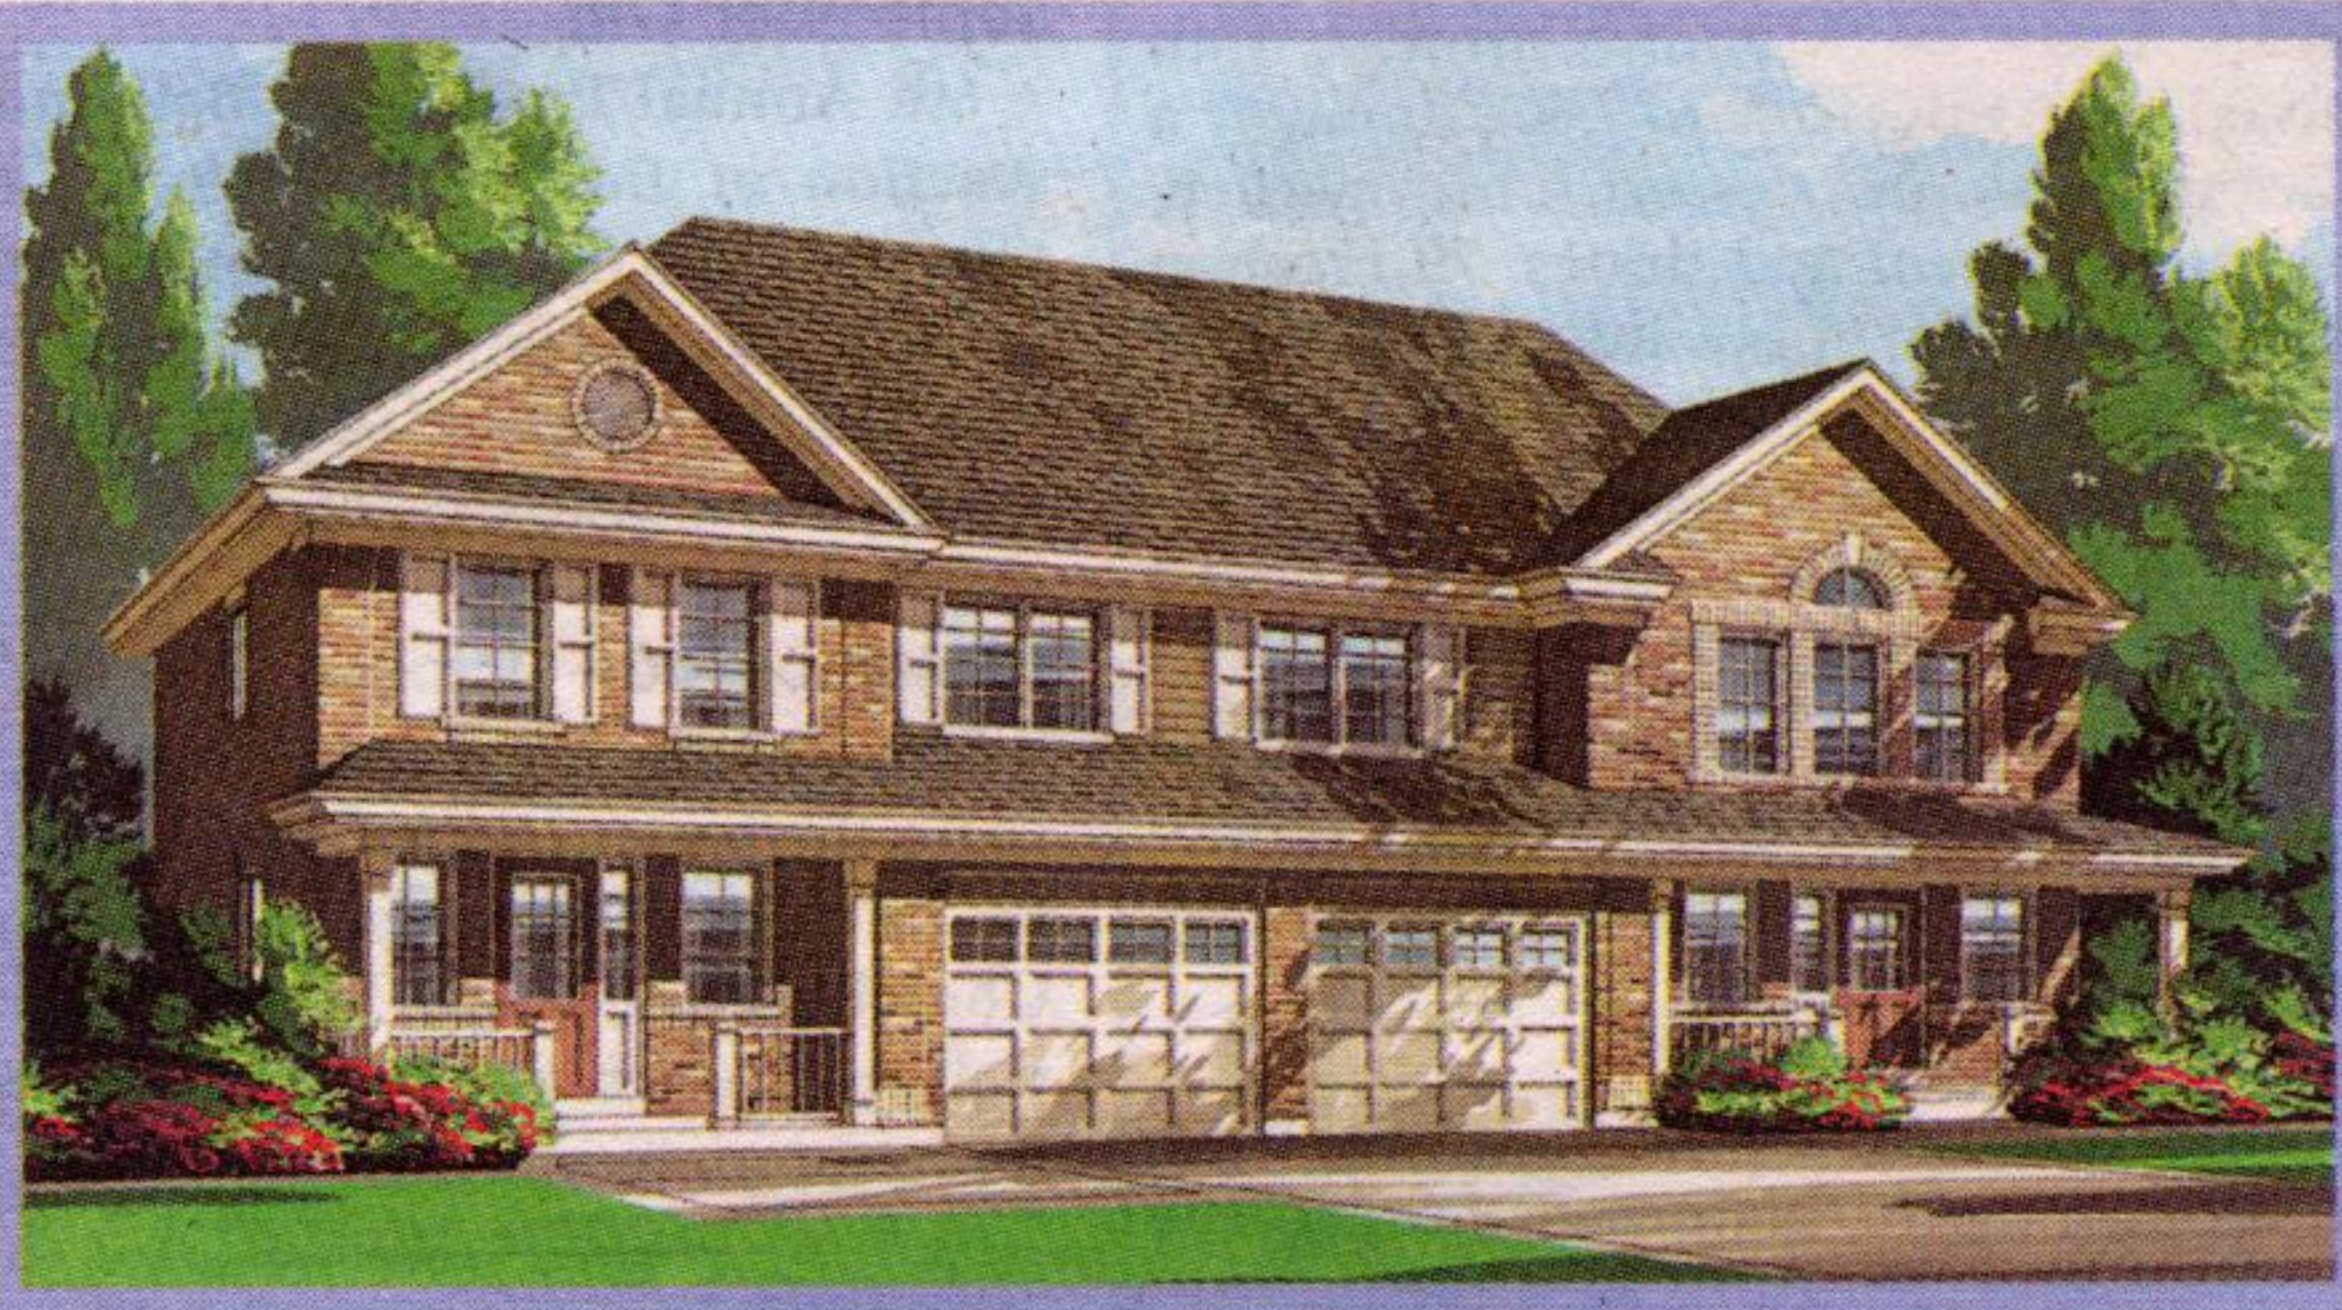

Now Open In Milton. A Whole New Selection. New Designs. New Exteriors. New Floor Plans. New Neighbourhood.

WideLot™ Semi, The Lakepoint 'A/B' 1,385 sq.ft. $232,990