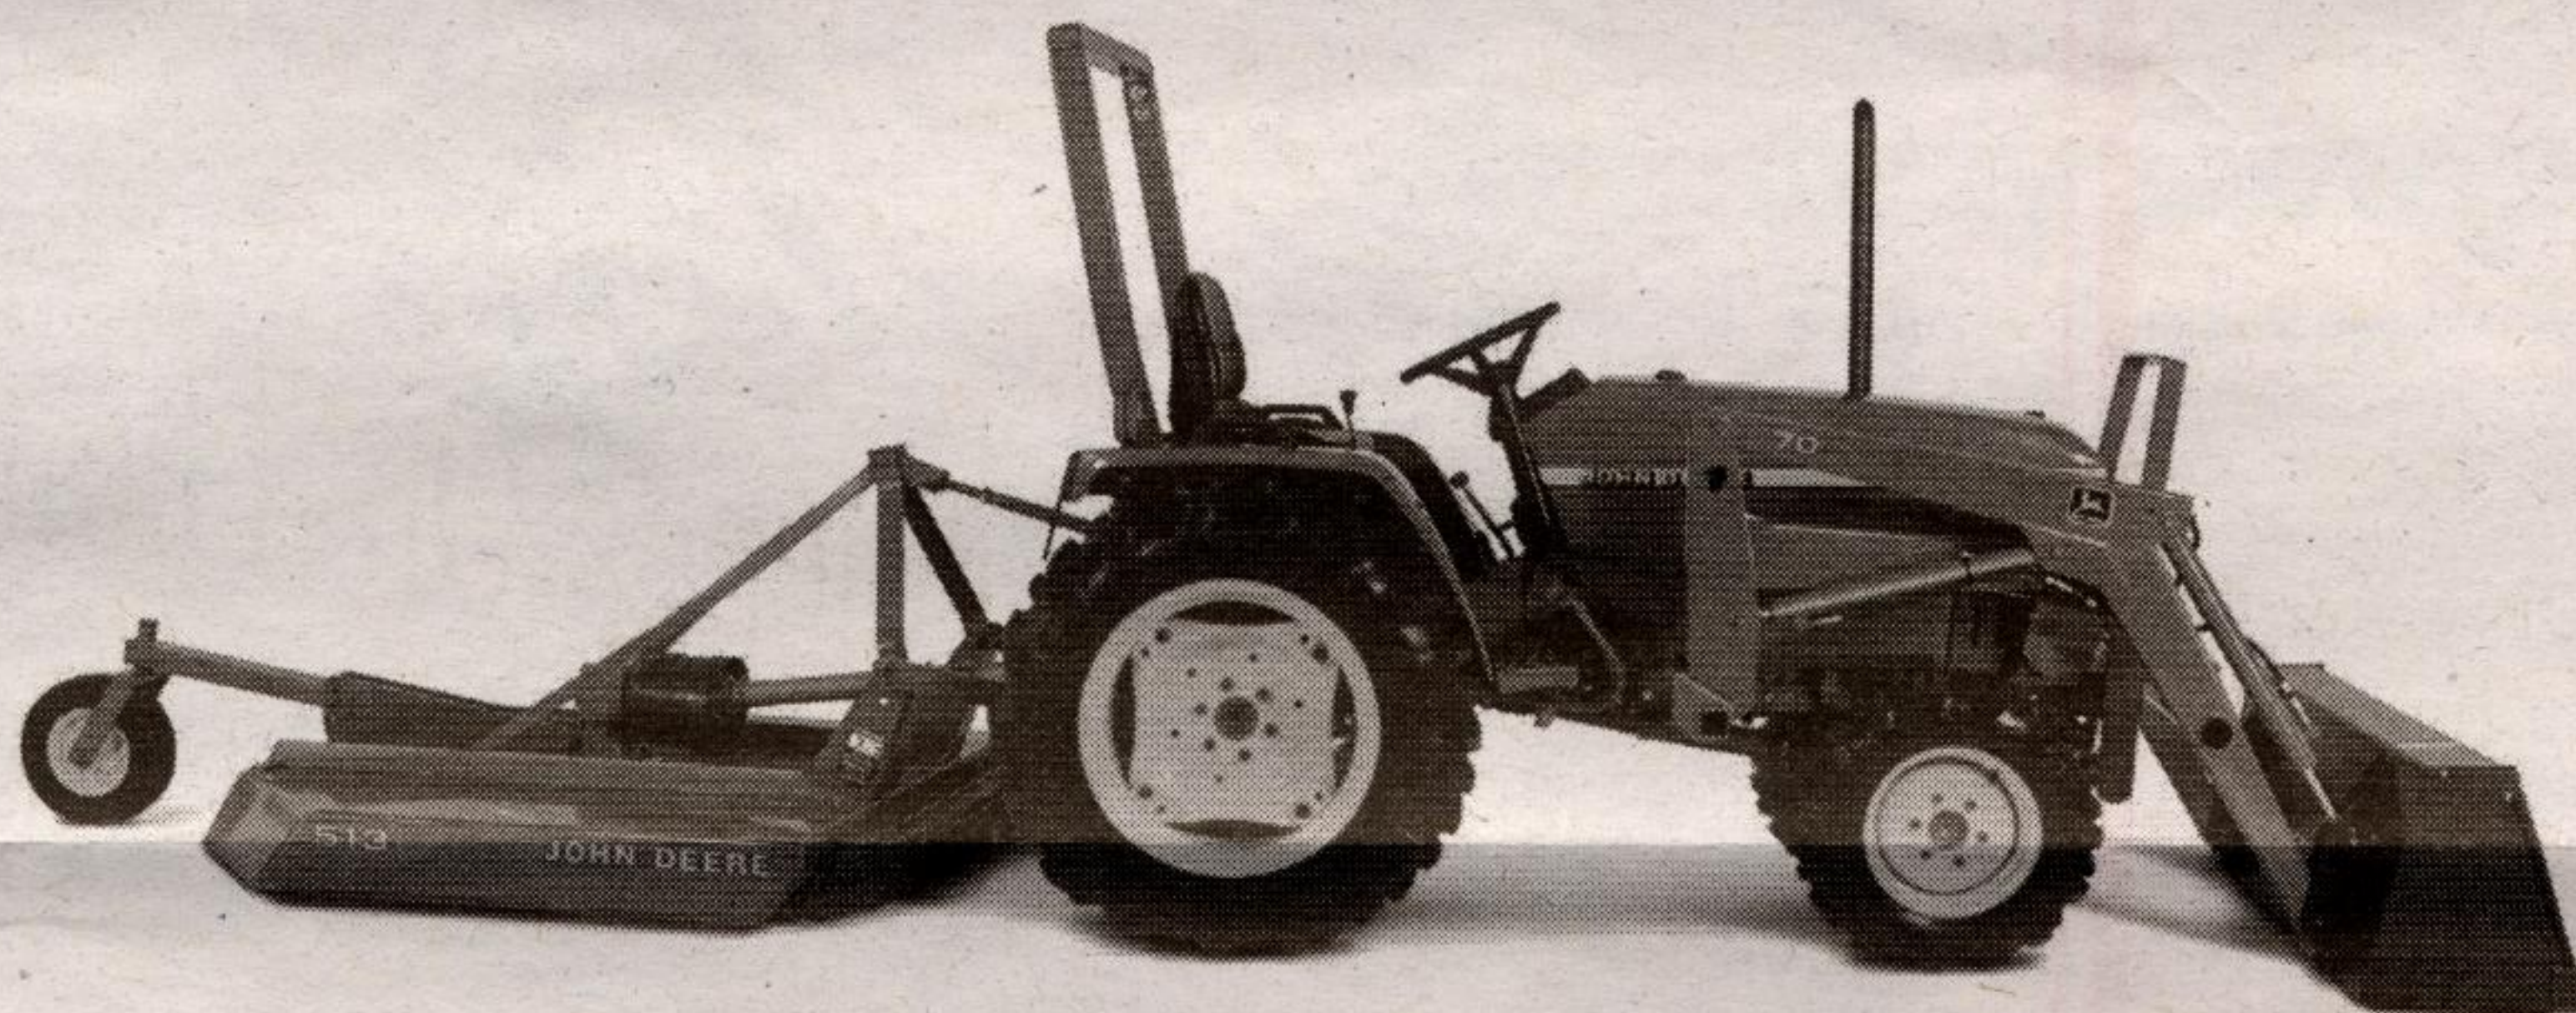

HALTON TURF & TRACTOR WINTER TUNE UP

2210 Compact Utility Tractor

- 23-hp, liquid cooled diesel engine
- Shift-on-the-go 4WD
- Independent mid and rear PTOs
- Wet disk brakes

**6.5% FINANCING
UP TO 48 MONTHS***

790 Compact Utility Tractor

- 30-hp, 3-cylinder diesel engine
- 25 PTO hp
- Auto-bleed fuel system
- Standard rear PTO, optional mid PTO
- Optional 4-wheel drive
- Sliding-gear transmission

**6.5% FINANCING
UP TO 48 MONTHS***

WINTER TUNE UP SPECIALS

1. Walk Behind Lawnmowers\$79.95 + Parts
2. Lawn Tractors EG. 100 Series\$129.95 + Parts
3. Lawn \$Garden Tractors EG. 200 & 300 Series\$159.95 + Parts
4. 400 Series Tractors & Front Mount Mowers\$189.95 + Parts