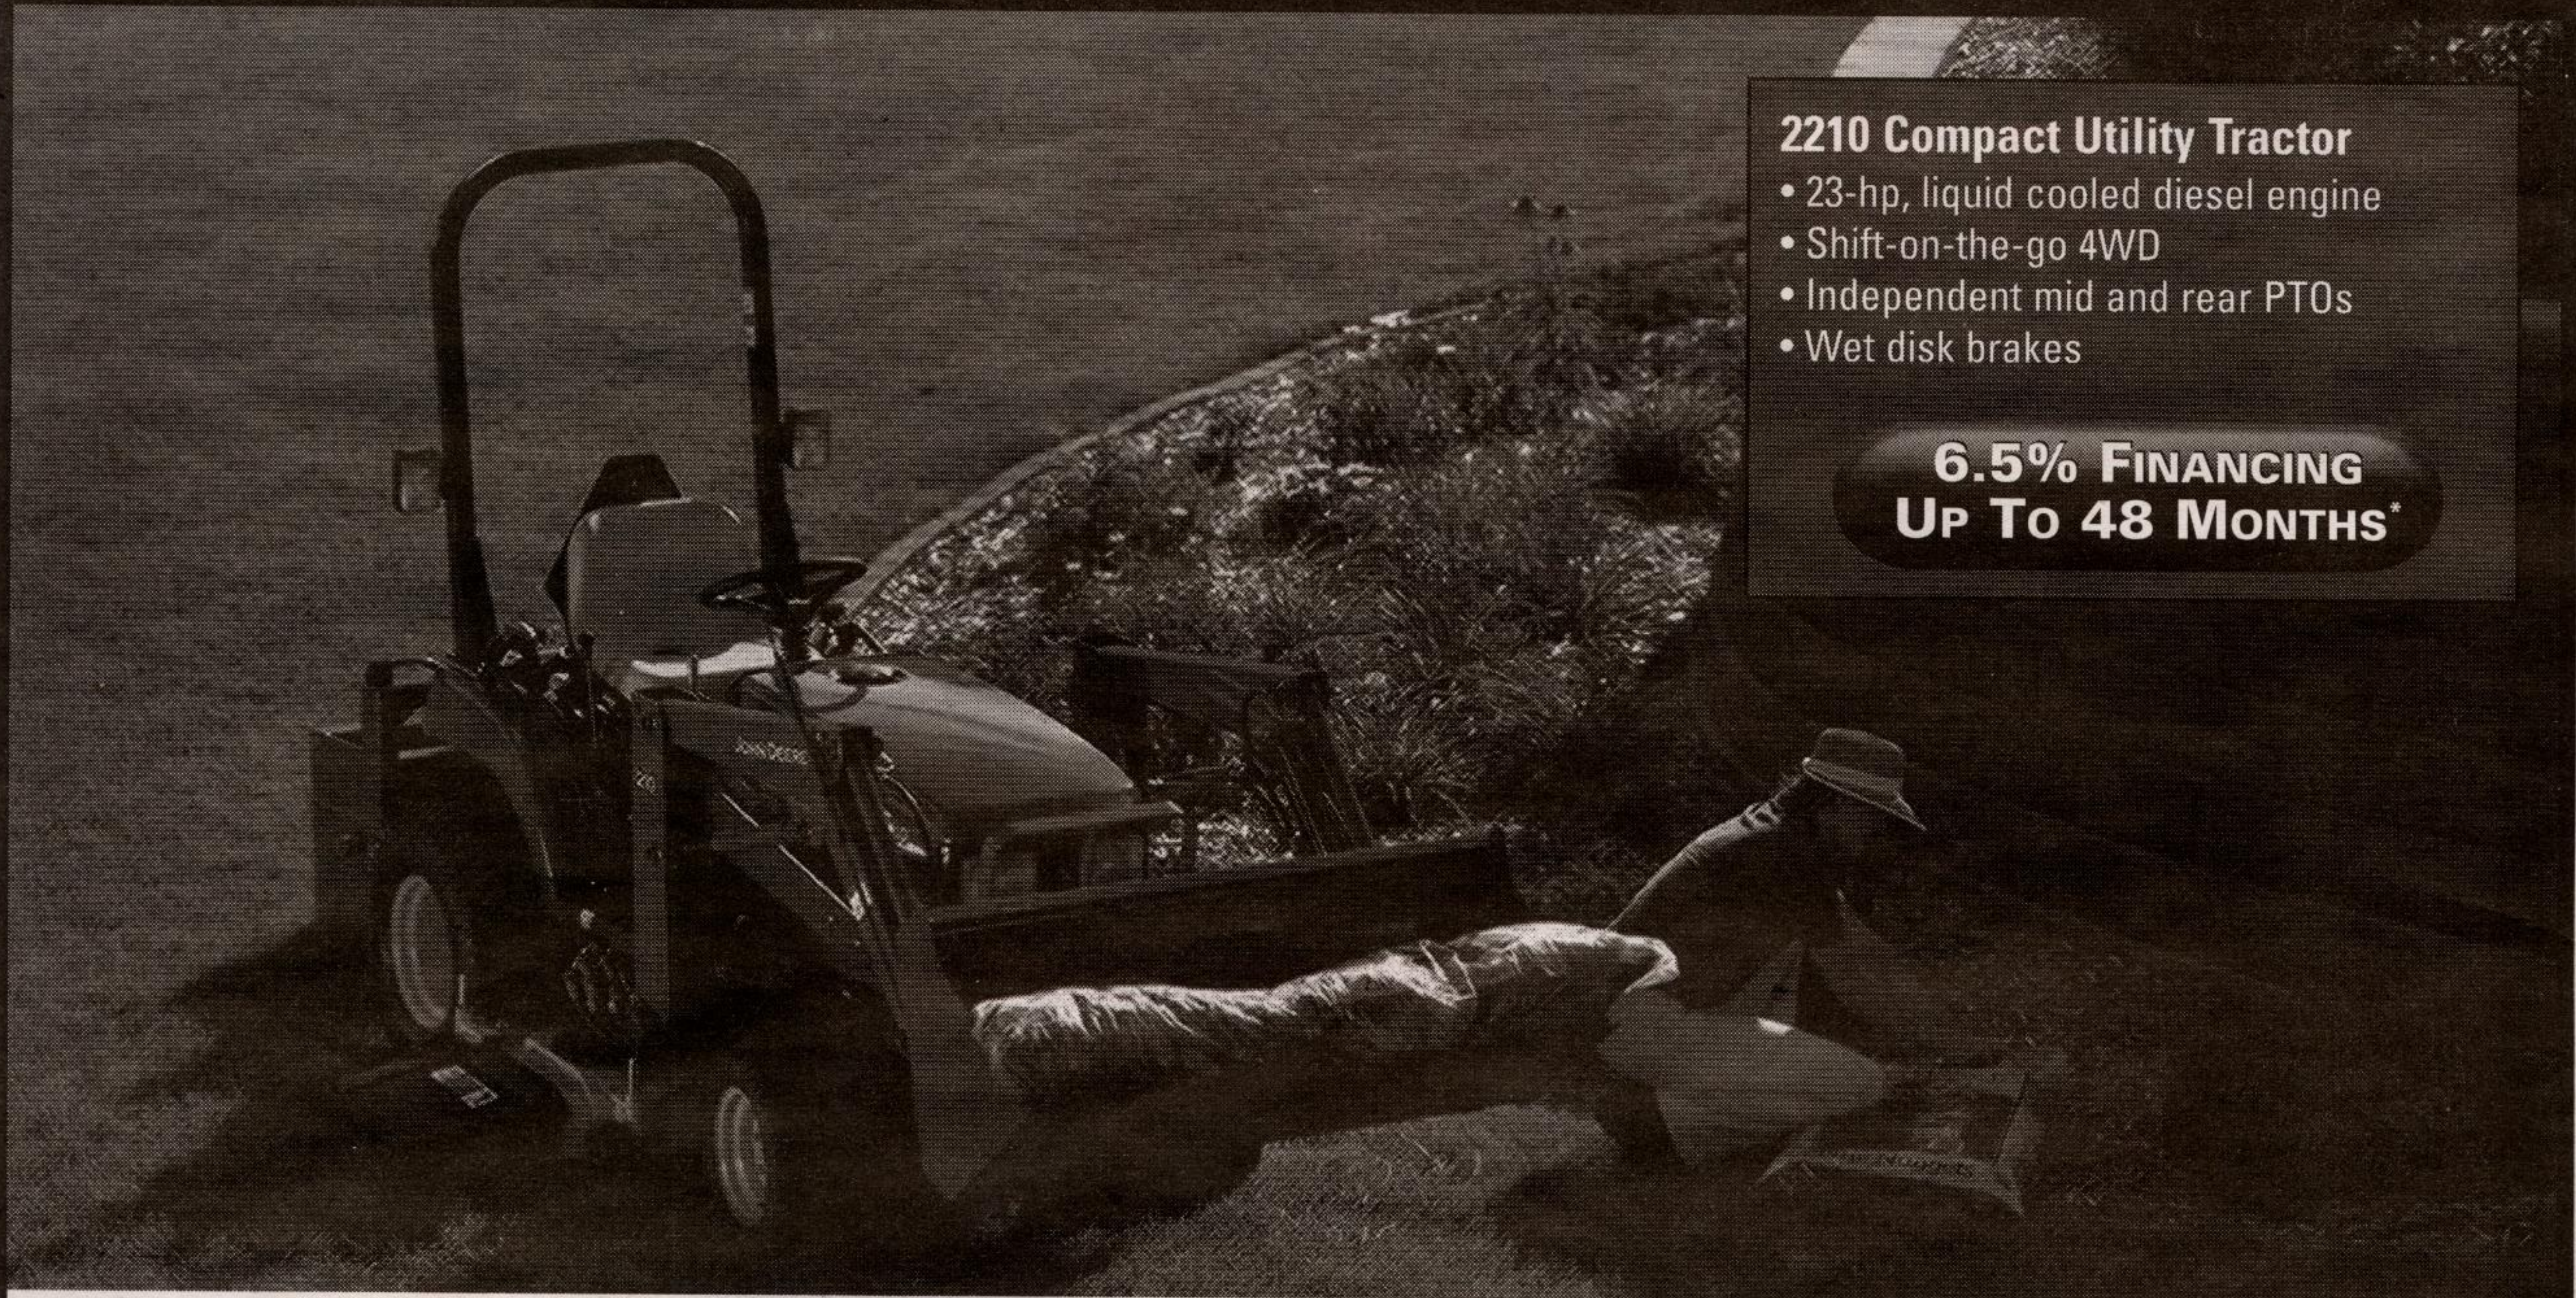

HALTON TURF & TRACTOR WINTER TUNE UP

2210 Compact Utility Tractor

- 23-hp, liquid cooled diesel engine
- Shift-on-the-go 4WD
- Independent mid and rear PTOs
- Wet disk brakes

**6.5% FINANCING
UP TO 48 MONTHS***

790 Compact Utility Tractor

- 30-hp, 3-cylinder diesel engine
- 25 PTO hp
- Auto-bleed fuel system
- Standard rear PTO, optional mid PTO
- Optional 4-wheel drive
- Sliding-gear transmission

**6.5% FINANCING
UP TO 48 MONTHS***

WINTER TUNE UP SPECIALS

1. Walk Behind Lawnmowers\$79.95 + Parts
2. Lawn Tractors EG. 100 Series\$129.95 + Parts
3. Lawn \$Garden Tractors EG. 200 & 300 Series\$159.95 + Parts
4. 400 Series Tractors & Front Mount Mowers\$189.95 + Parts